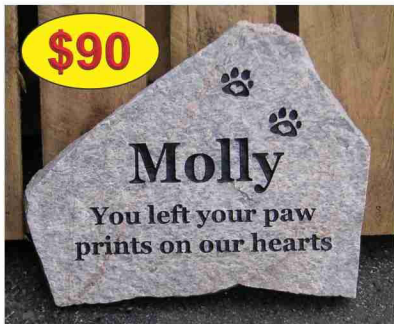

www.rockyourworld.ca - sales@rockyourworld.ca

289-231-8751

Ontario's leading supplier of custom engraved natural stone pet memorials

* Prices include 3 lines of text, 18 characters per line including spaces & punctuation marks and a simple graphic like a paw print or bone *

TO ORDER ONLINE PLEASE PASTE THIS LINK INTO YOUR BROWSER:

<http://www.rockyourworld.ca/petmemorial.html>

12" Ontario granite
irregular shapes - Larger
sizes available by quote

14" to 17"
Slice of saw cut
Ontario granite

8" to 10"
Colorado
River Rocks