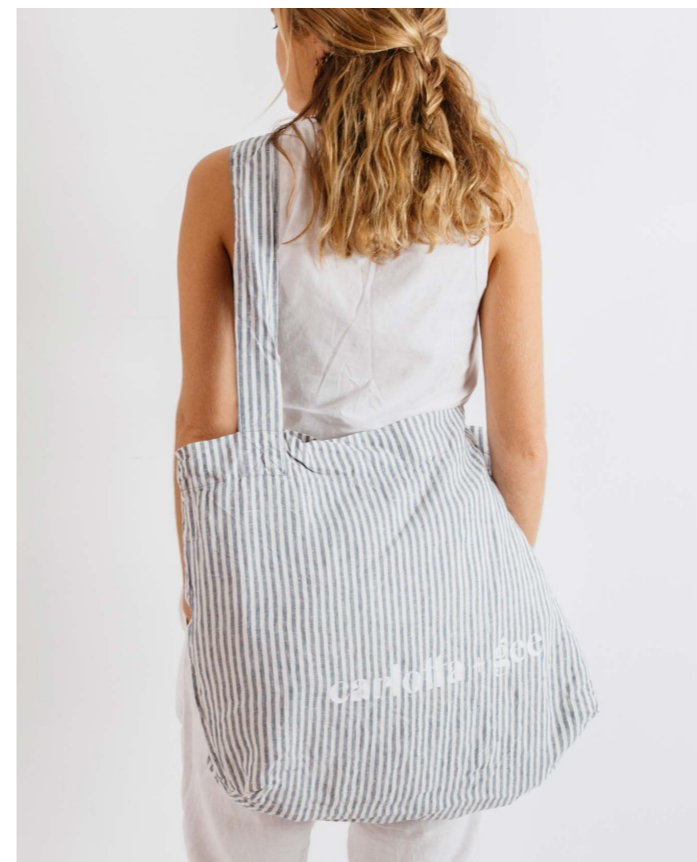

Natural
One Size - Also available in Storm

Apron 100% linen
\$60

Shopping Bags

100% French linen

Natural

Natural stripes

Blue stripes

Storm