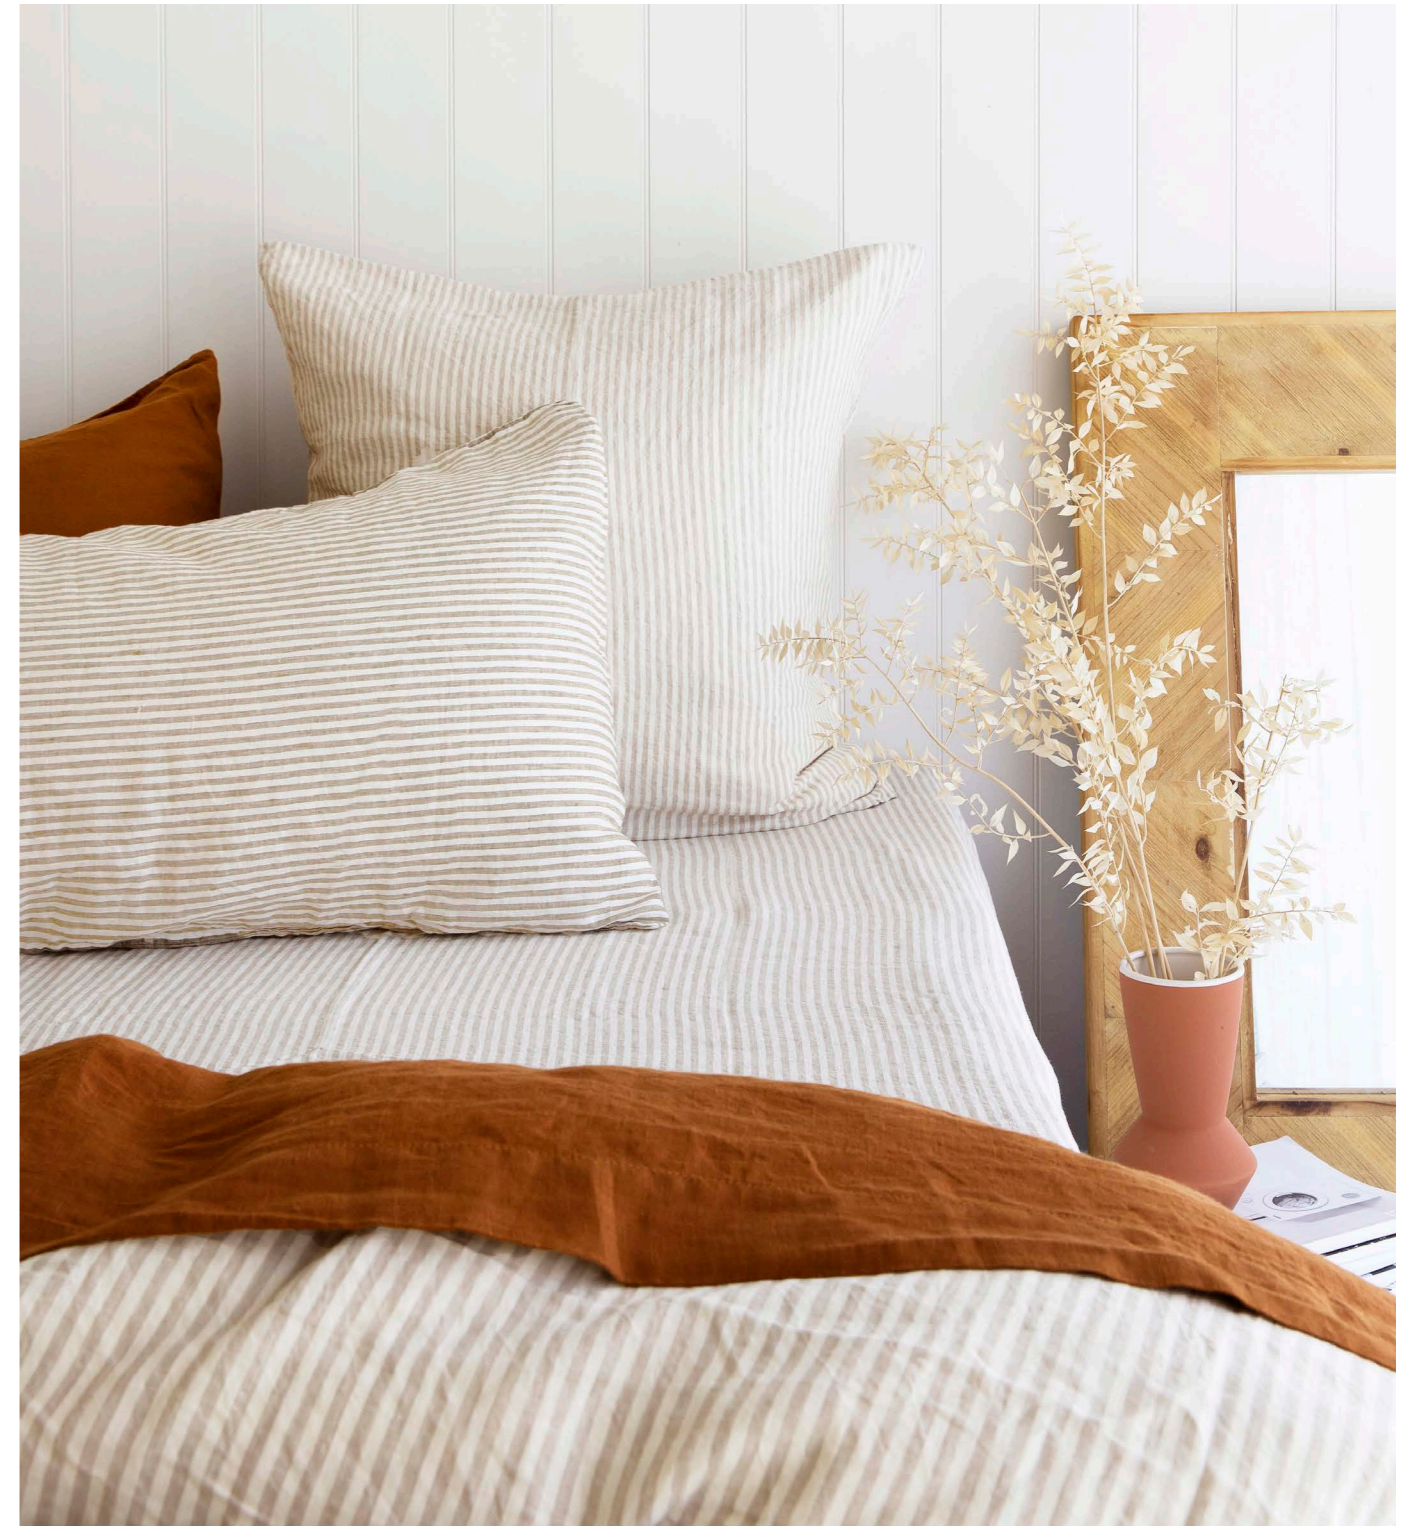

Olive Stripes

Available in duvet cover, flat sheet, fitted sheet, standard pillow cases, euro pillow cases.

Medidas

	Queen	RRP
Fitted Sheet	155 x 205 x 40cm	\$185
Flat Sheet	265 x 270cm	\$195
Duvet Cover	210 x 210cm	\$285

Tobacco

Available in duvet cover, flat sheet, fitted sheet, standard pillow cases, euro pillow cases.

Sizing

	Queen	RRP
Fitted Sheet	155 x 205 x 40cm	\$170
Flat Sheet	265 x 270cm	\$180
Duvet Cover	210 x 210cm	\$270

Natural Stripes

Available in duvet cover, flat sheet, fitted sheet, standard pillow cases, euro pillow cases.

Sizing

	Queen	RRP
Fitted Sheet	155 x 205 x 40cm	\$185
Flat Sheet	265 x 270cm	\$195
Duvet Cover	210 x 210cm	\$285