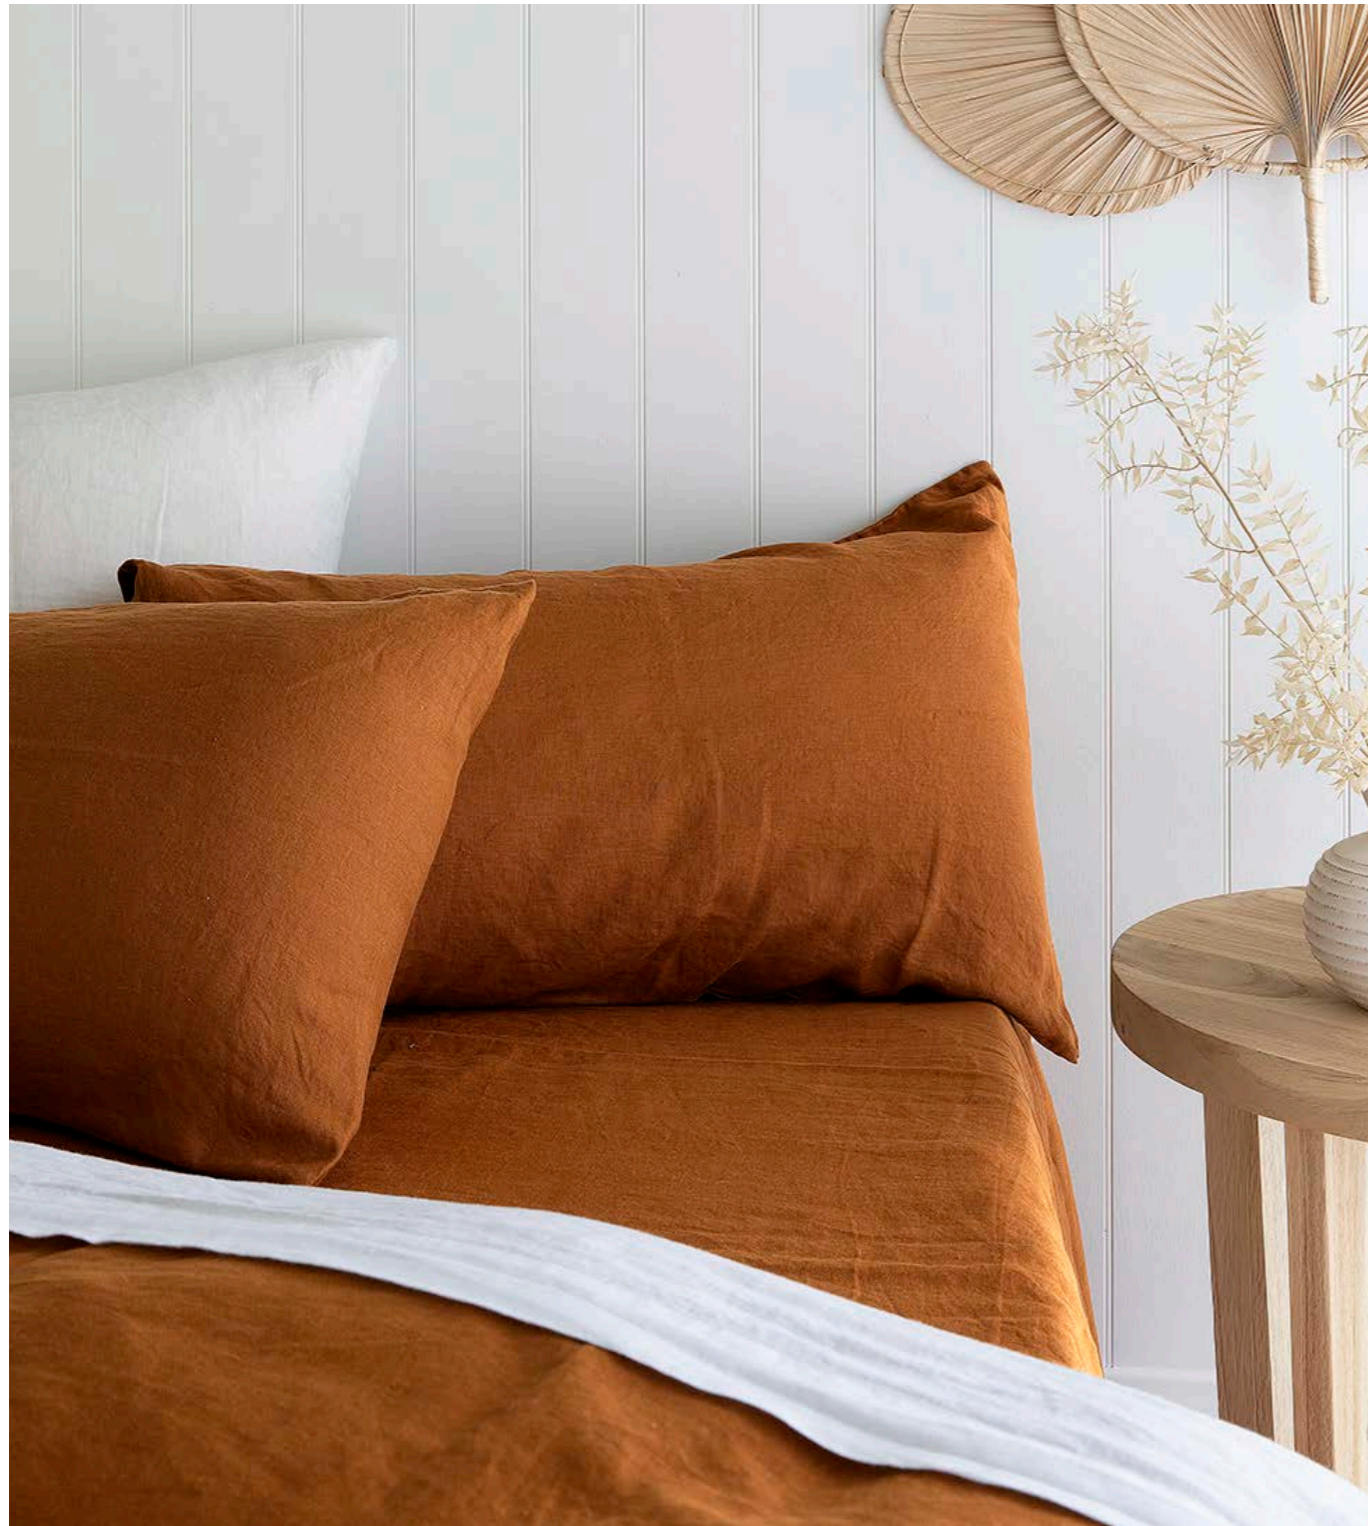

Tobacco

Available in duvet cover, flat sheet, fitted sheet, standard pillow cases, euro pillow cases.

Sizing

	Queen	RRP
Fitted Sheet	155 x 205 x 40cm	$170
Flat Sheet	265 x 270cm	$180
Duvet Cover	210 x 210cm	$270

Pillow Cases - Sets of 2		RRP
Standard Pillow Cases	50 x 70cm	$80
Euro Pillow Cases	60 x 60cm	$90

	King	RRP
Fitted Sheet	185 x 205 x 40cm	$180
Flat Sheet	285 x 280cm	$190
Duvet Cover	245 x 210cm	$280