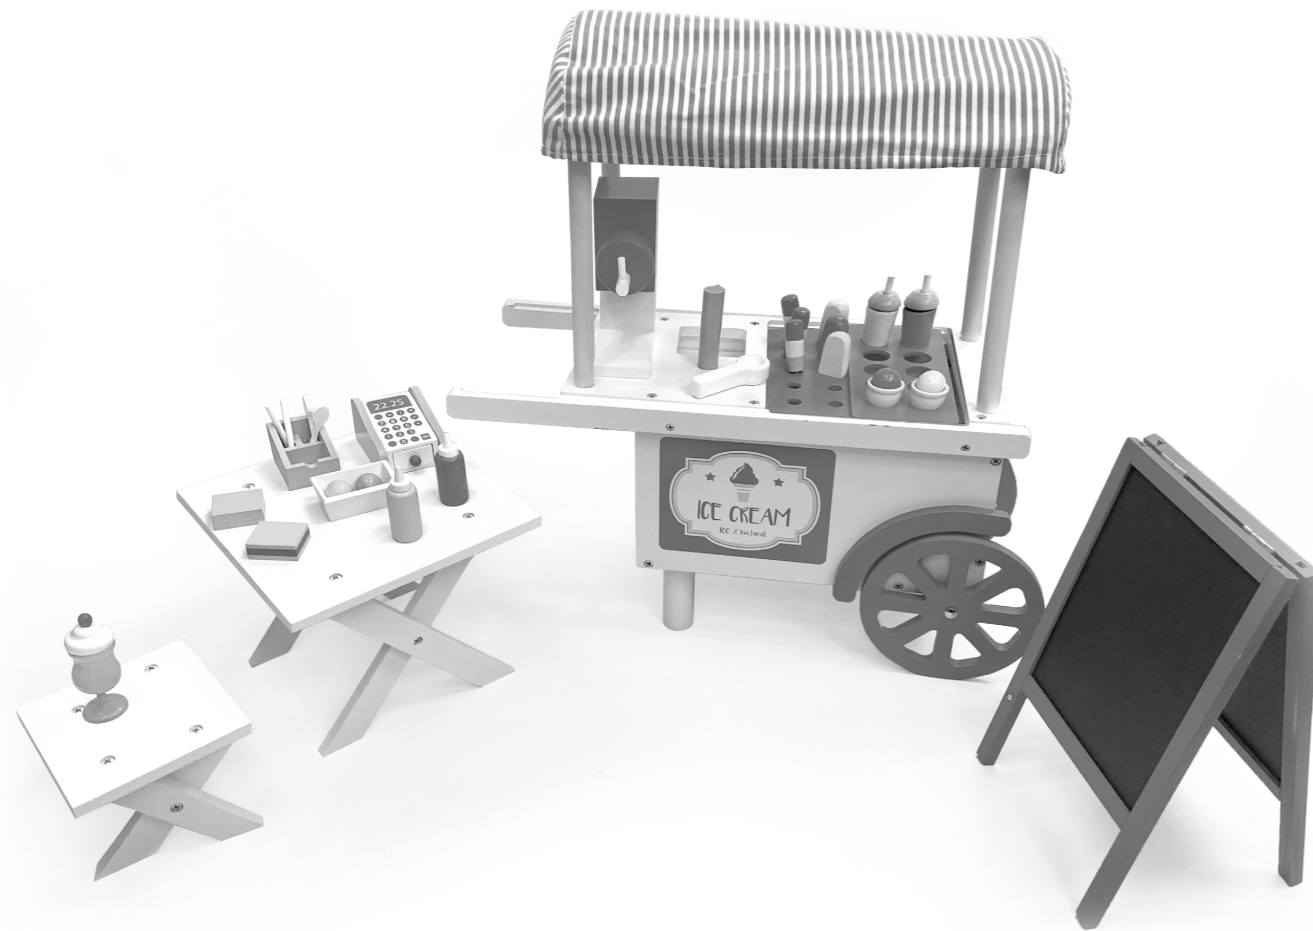

# 18 Inch Doll Wooden Ice Cream Cart

Assembly & User Instructions - Please keep for future reference

34141C

Playtime by  
**Eimmie**