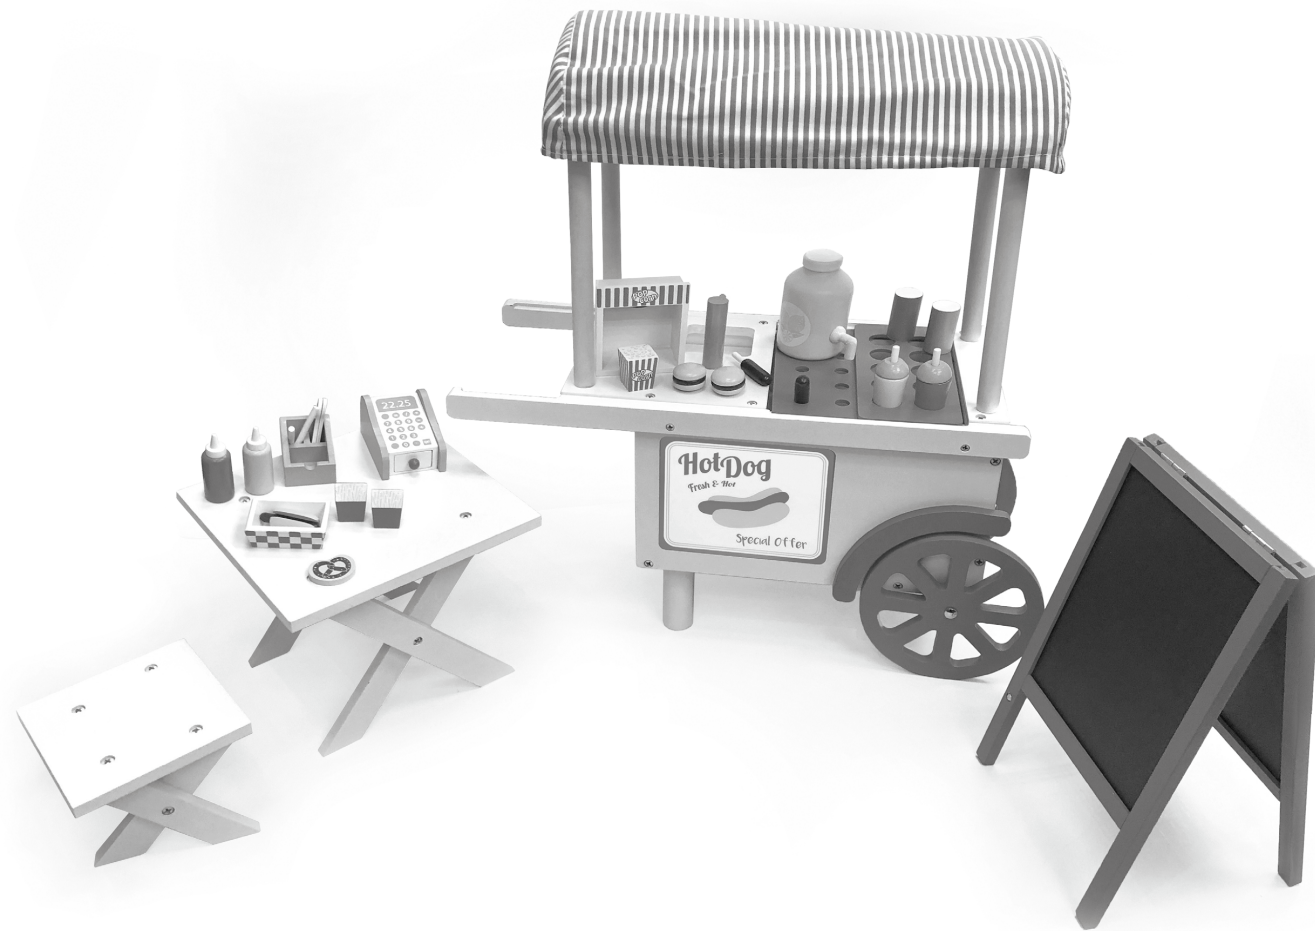

18 Inch Doll Wooden Fast Food Cart

Assembly & User Instructions - Please keep for future reference

34141A

Playtime by
Eimmie

Important

Age: 3 years +

Safety Information

Important - Please read these instructions fully before assembly or use

General safety

-  • Warning! Not suitable for children under 36 months due to small parts - choking hazard.
-  • Caution! Product should be used only for purpose for which it was designed. Children should not stand or climb on product.
- Toy to be assembled by a responsible adult.
- Remove all packaging before giving to your child.
- Young children in play are unaware of potential hazards and dangers, therefore responsible adult supervision is essential.