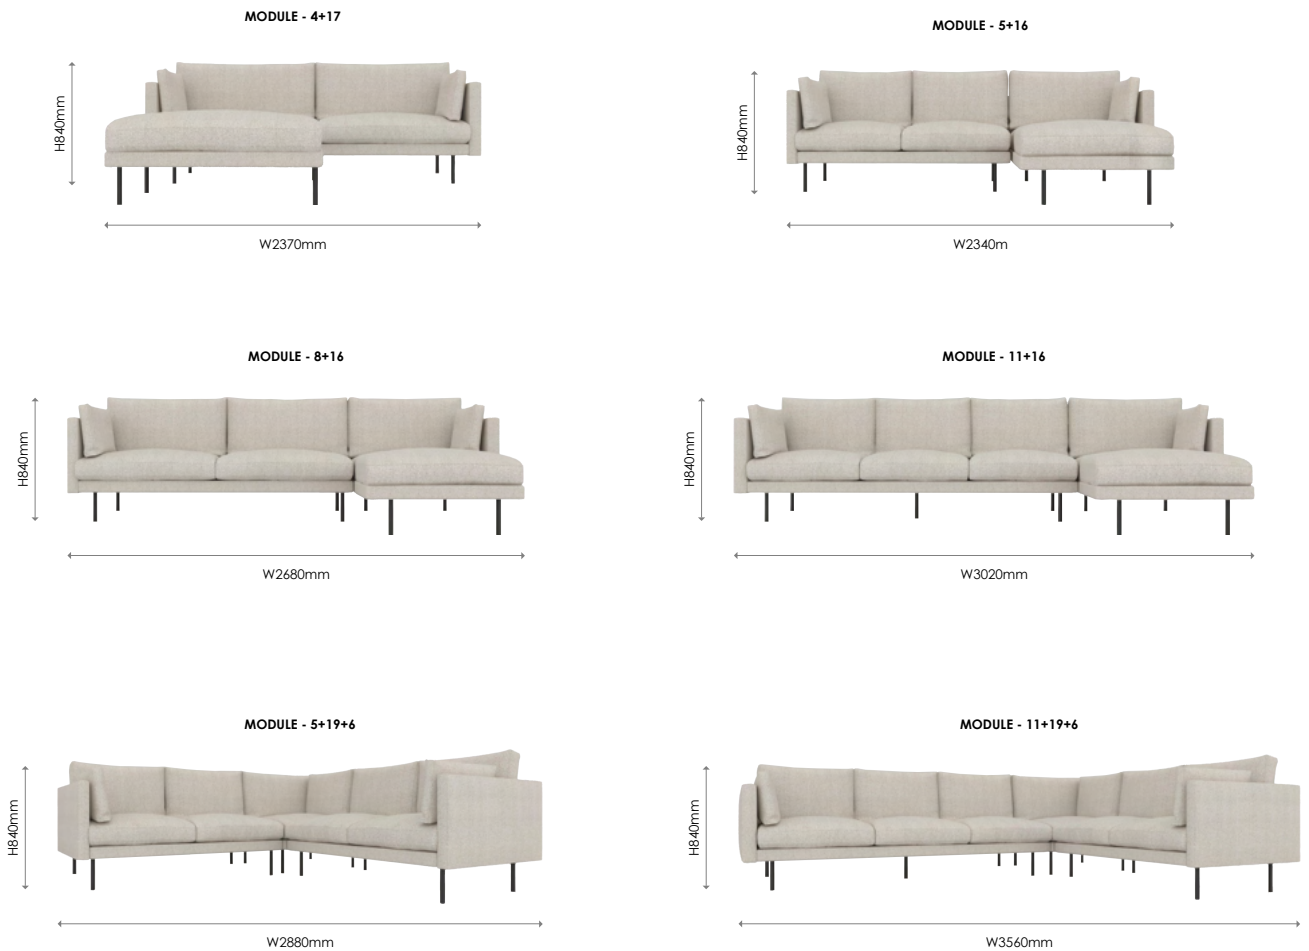

Combination Modules