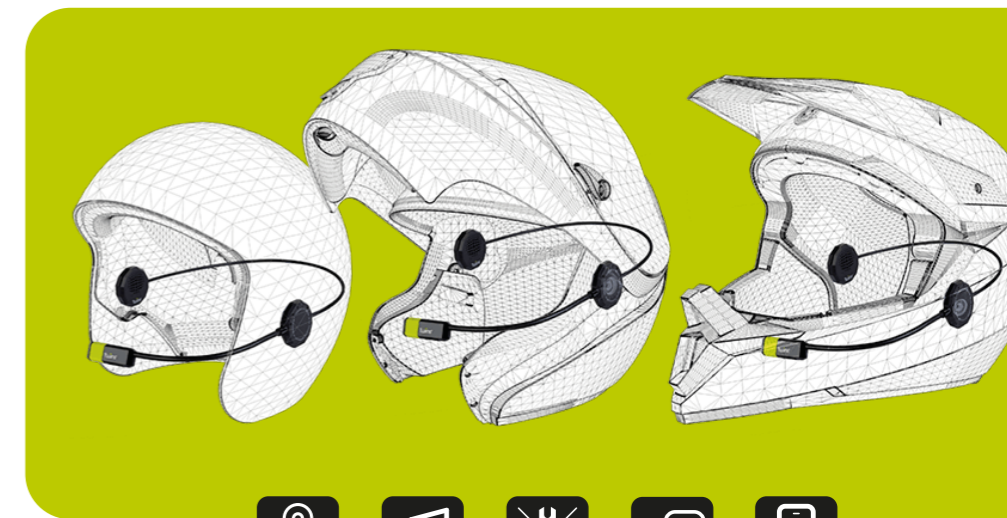

Maps

Music

No tools

Voice Answering

Calls