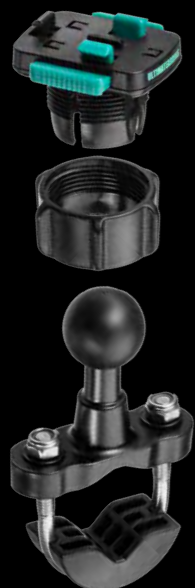

 Universal L
Universal XL
Universal XXL

 **TRUSTPILOT**
5 STAR REVIEWS ★★★★★

Secure 3 Prong
Mounting System

Shock Absorbing
Silicone Insert

Water and Dirt Proof
Outer Shell

ATTACHMENTS

ATTACHMENTS COMPATIBLE WITH 3 PRONG SECURITY

MIRROR/CROSSBAR
8-16MM

HANDLEBAR
16-32MM

FORK STEM
10-24.5MM

M10

TOP CLAMP
M6 / M8 / M10

THREE PRONG SECURITY

The 3 prong mounting system we supply is super secure, with a quick release for ease of use it is designed for touring and adventure motorcycle use.

HOLDER

GRIP AND GO £24.99 RRP

Wondering how to mount your phone to your motorcycle? The Ultimateaddons GRIP & GO UNIVERSAL HOLDER allows robust and secure mounting of any smartphone in seconds. With a unique adjustable clamp locking system, the holder can accommodate smartphones and phablets from 120mm to 190mm in length.