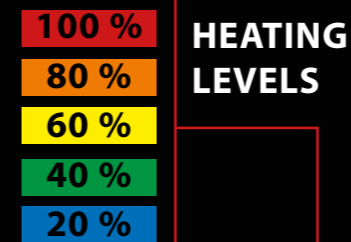

- Dual USB Handlebar Charger
- 2AMP Hardware Cable Adapter
- 5V 2A 2 USB + 12V Adapter
- 1 Metre USB Cable for Tough Cases
- 12V 4.8 AMP Motorcycle Mini Dual USB Charger

HEATED GRIPS

£109.99 RRP

These high-end advanced heated motorcycle grips will keep your hands warm whatever the weather. The grips feature an integrated switch and five different temperature settings allowing you to adjust your comfort on the move.

120mm or 130mm in length, the grips are easy to fit and use out of the box. Temperature change is always fast and safe, allowing you to adjust to sudden weather changes.

In addition, the grips are equipped with a low battery warning and will store the last used temperature setting in memory meaning less time wasted changing settings and a pair of grips that will be good to go whenever you are.