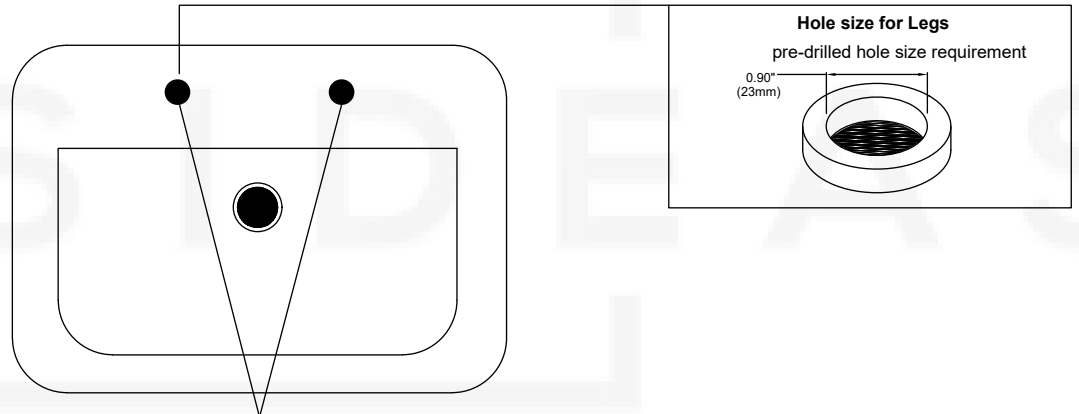

Unlacquered Brass Bridge Kitchen Faucet Ball Center, 8" spread		
No Part	Description	Qty
1	Thread aerator	1
2	Aerator	1
3	O-ring	1
4	Spout	1
5	Nut spout	1
6	C-clamp	1
7	O-ring	3
8	Handle	2
9	Handle Screw	2
10	Cap	2
11	Cartridge	2
12	Body	1
13	O-ring	2
14	Leg	2
15	Rubber washer	2
16	Flange Nut	2
17	Flexible hose	2

Recommend width :
8" (203mm)

The width is the distance between
center point of two side holes