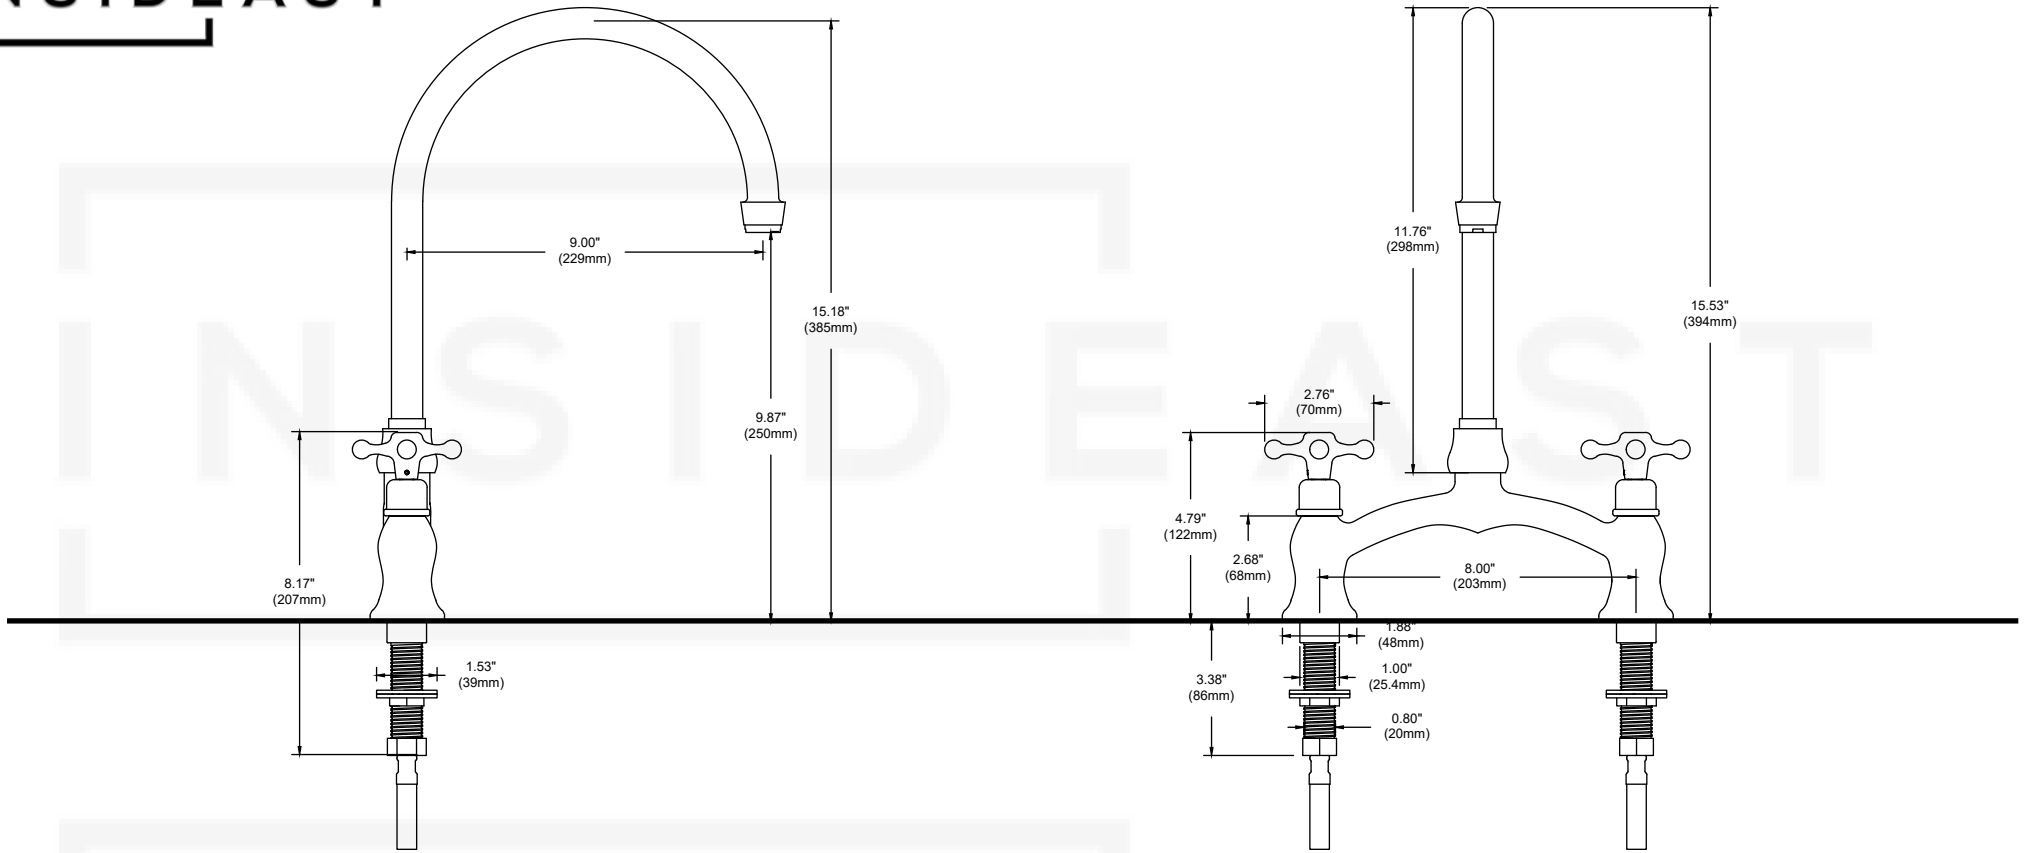

Unlacquered Brass Bridge Kitchen Faucet Ball Center, 8" spread		
No Part	Description	Qty
1	Thread aerator	1
2	Aerator	1
3	O-ring	1
4	Spout	1
5	Nut spout	1
6	C-clamp	1
7	O-ring	3
8	Handle	2
9	Handle Screw	2
10	Cap	2
11	Cartridge	2
12	Body	1
13	O-ring	2
14	Leg	2
15	Rubber washer	2
16	Flange Nut	2
17	Flexible hose	2

Recommend width :
8" (203mm)

The width is the distance between
center point of two side holes