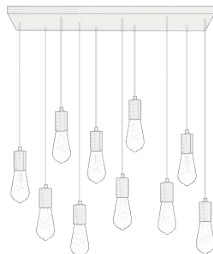

PENDANT LENGTH
15" - 35"

DIMENSIONS
47" x 12"

WOOD TYPE
New and
Reclaimed

PENDANTS
5, 7, 10, 14, or 17

PENDANT LENGTH
15" - 35"

DIMENSIONS
47" x 24"

WOOD TYPE
New and
Reclaimed

PENDANTS
10, 14, or 17