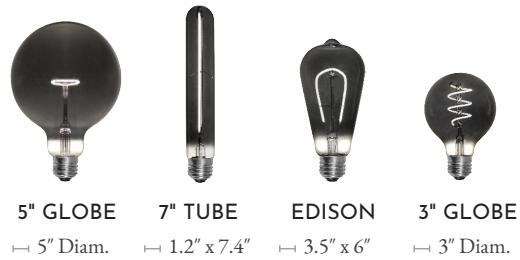

LED SMOKE

- Dimmable
- 3500K Cool Light
- Smoke Tinted Glass
- 15,000 Life Hours
- Medium E26 Base
- 400 Lumen
- 4 Watts