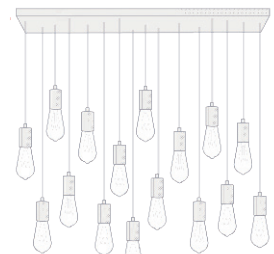

PENDANT LENGTH
15" - 35"

DIMENSIONS
70" x 12"

WOOD TYPE
New and
Reclaimed

PENDANTS
5, 7, 10,
14 or 17

PENDANT LENGTH
15" - 35"

RECLAIMED WOOD

Rustic, textured, and imperfect.

EBONY