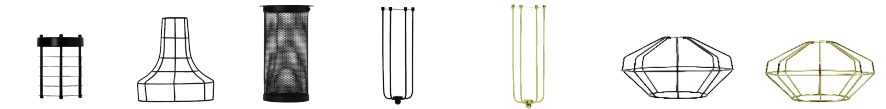

ADD SHADES

All shades fit threaded sockets, for use with or without a 2.25" shade fitter.

RADIO CAGE ↳ 4" x 6"
FLARE CAGE ↳ 8" x 9"
METAL NET ↳ 4" x 9"
TUBE CAGE ↳ 3.75" x 9"
BRASS TUBE CAGE ↳ 3.75" x 9"
BLACK OCTAGON ↳ 5.5" x 10"
BRASS OCTAGON ↳ 5.5" x 10"