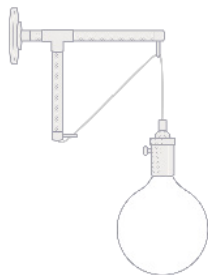

Fully Customizable

WALL PLATE

5" Round

LAMPS

1, or 2

ARM LENGTHS

1", 3", 5", 7"

HINGE ARM

DOUBLE MODERN

L BRACKET

TORCH

DOUBLE HINGE

ARM FINISHES

Wall plate and socket options on pages 40-41