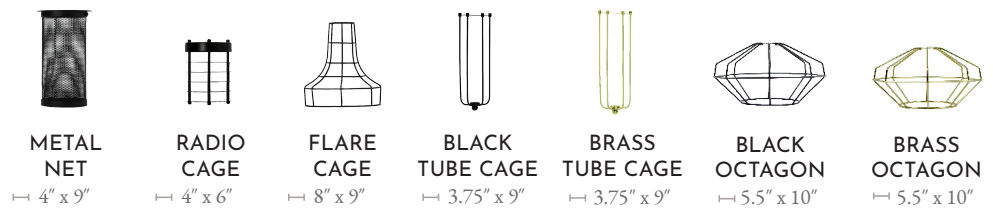

THREADED CAGES

For use with our threaded sockets

Wire, ceiling plate, socket finishes, and lamp options on pages 36-43.