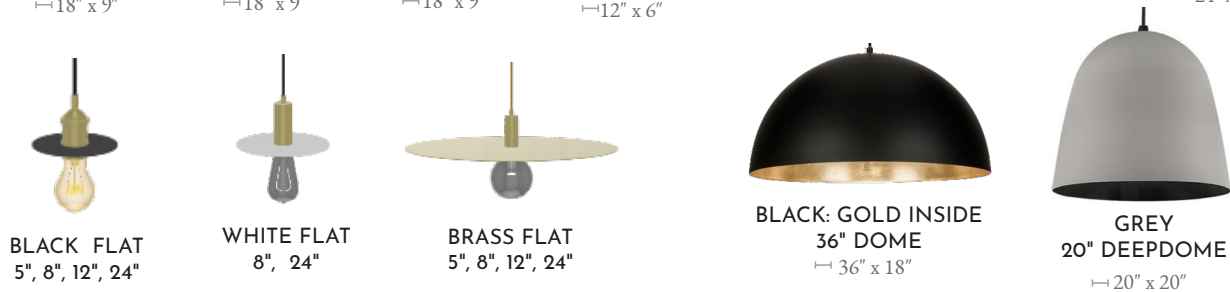

WHITE NECKLESS GLOBE 10", 12", 14", 16"
CLEAR NECKLESS GLOBE 10", 12", 14", 16"
CLEAR FLAT ↳ 8.5" x 2.5"
CLEAR RIDGED CONE ↳ 9.5" x 3.75"
CLEAR CONE ↳ 6" x 7.25"
FROSTED CONE ↳ 9" x 6.75"

METAL SHADES

SHADE FITTERS