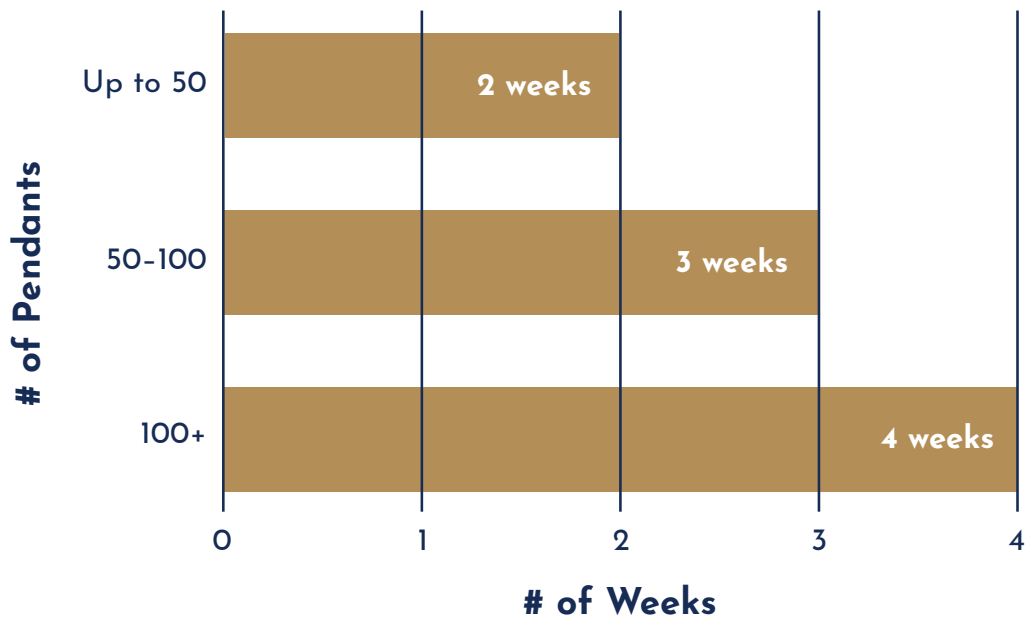

Lead Time

Quick ship and expedited options available