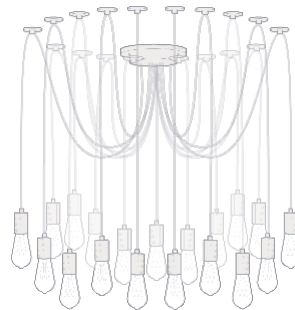

PENDANTS
9

PENDANT LENGTH
6 ft. Standard
or Custom

PENDANTS
14

PENDANT LENGTH
6 ft. Standard
or Custom

PENDANTS
19

SWAG HOOKS

Available in 3 styles.

SILICONE (STANDARD)
Slides up and down the cord to adjust.