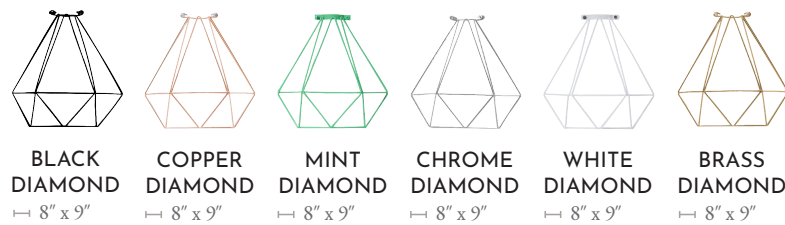

Fully Customizable

PENDANT LENGTH

6 ft. Standard
or Custom

PENDANTS

1

CLAMP ON CAGES

Clamp on wire frames fit vintage and modern sockets.

THREADED CAGES