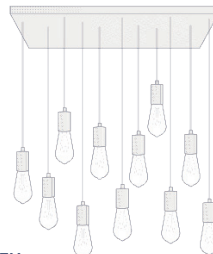

DIMENSIONS
47" x 24"

WOOD TYPE
New and
Reclaimed

PENDANTS
10, 14, or 17

PENDANT LENGTH
15" - 35"