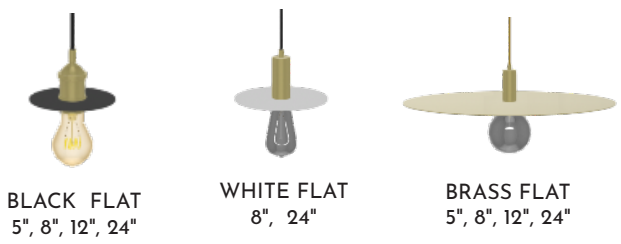

Fully Customizable

PENDANT LENGTH
6 ft. Standard or Custom

PENDANTS
1

All shades fit threaded sockets

Wire, ceiling plate, socket finishes, and lamp options on pages 36-43.