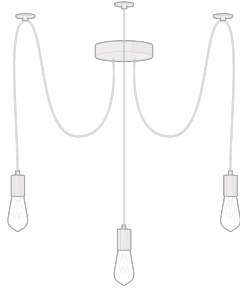

6 Fully Customizable Sizes

PENDANT LENGTH
6 ft. Standard
or Custom

PENDANTS
3