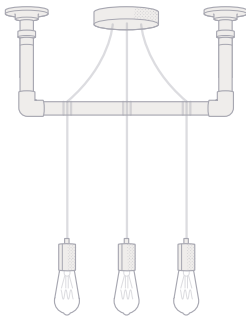

3 Fully Customizable Sizes

BRACKET DIMENSIONS

24" x 12"

PENDANT LENGTH

6 ft. Standard or Custom

PENDANTS

3

BRACKET DIMENSIONS