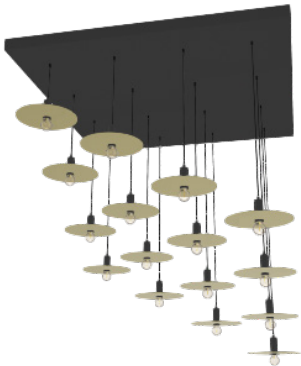

2 Fully Customizable Sizes

DIMENSIONS

48" x 48" or 36" x 72"

PENDANTS

9, 16, 25

PENDANT LENGTH

Custom

METAL BASE FINISHES