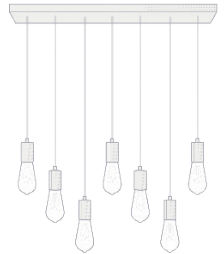

DIMENSIONS
47" x 9"

WOOD TYPE
New and
Reclaimed

PENDANTS
5 or 7

PENDANT LENGTH
15" - 35"