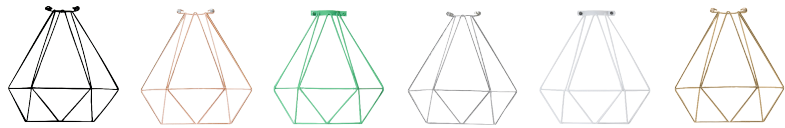

BLACK HINGE ↳ 4" x 6"
BRASS HINGE ↳ 4.5" x 6"
BLACK ROUND ↳ 4.75" x 8"
STEEL ROUND ↳ 4.5" x 6"

BLACK DIAMOND ↳ 8" x 9"
COPPER DIAMOND ↳ 8" x 9"
MINT DIAMOND ↳ 8" x 9"
CHROME DIAMOND ↳ 8" x 9"
WHITE DIAMOND ↳ 8" x 9"
BRASS DIAMOND ↳ 8" x 9"