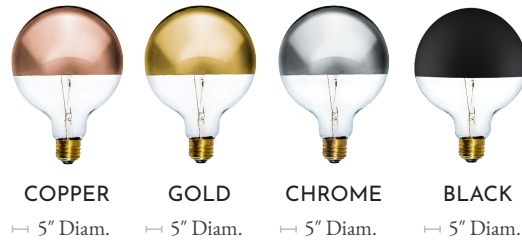

NICKEL

WHITE

Wall plate and socket options on pages 40-41

Lamps

Using the latest LED technology and always dimmable, our lamps are ready to impress. Four glass tints; Clear, Amber, White, and Smoke that range from 2200K to 3500K. Mix and match from 25 shapes and sizes, all E26 base and compatible in all of our fixtures.

LED CLEAR COOL

-  Dimmable
-  3500K Cool Light
-  Clear Glass
-  15,000 Life Hours
-  Medium E26 Base
-  400 Lumen
-  4 Watts

LED SMOKE

-  Dimmable
-  3500K Cool Light
-  Smoke Tinted Glass
-  15,000 Life Hours
-  Medium E26 Base
-  400 Lumen
-  4 Watts

LED MILK WHITE

- Dimmable
- 3500K Cool Light
- Opaque White Glass
- 15,000 Life Hours
- Medium E26 Base
- 400 Lumen
- 4 Watts

LED DIPPED

- Dimmable
- 2700K Warm Light
- Mirrored Glass
- 15,000 Life Hours
- Medium E26 Base
- 400 Lumen
- 4 Watts