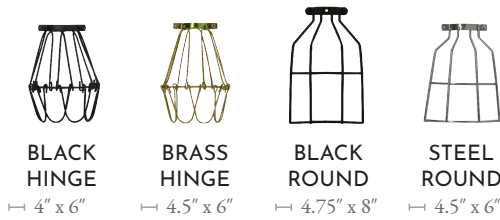

TEAL

PINE

OLIVE

CEILING PLATE FINISH

Choose from nine metal finished or five wood stains. Plates measure 5" for 1-5 pendants and 8" for 7-19 pendants.

METAL

SOCKET TYPE / FINISH

MODERN

VINTAGE

KEY (ON/OFF SWITCH)

WOOD

MODERN THREADED (SHADE HOLDING)

VINTAGE THREADED (SHADE HOLDING)

WOOD

Custom paint finishes available upon request

ADD CAGES

Clamp on wire frames fit vintage and modern sockets.

BLACK HINGE ↳ 4" x 6"
BRASS HINGE ↳ 4.5" x 6"
BLACK ROUND ↳ 4.75" x 8"
STEEL ROUND ↳ 4.5" x 6"

BLACK DIAMOND ↳ 8" x 9"
COPPER DIAMOND ↳ 8" x 9"
MINT DIAMOND ↳ 8" x 9"
CHROME DIAMOND ↳ 8" x 9"
WHITE DIAMOND ↳ 8" x 9"
BRASS DIAMOND ↳ 8" x 9"