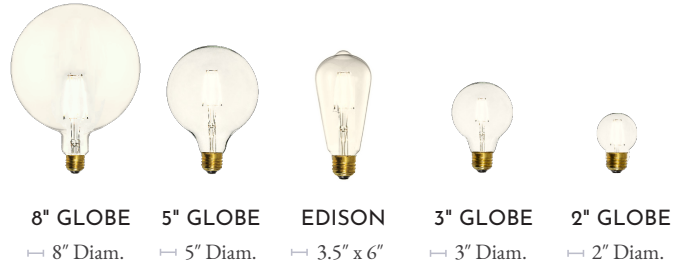

LED CLEAR WARM

- Dimmable
- 2700K Warm Light
- Clear Glass
- 15,000 Life Hours
- Medium E26 Base
- 400 Lumen
- 4 Watts