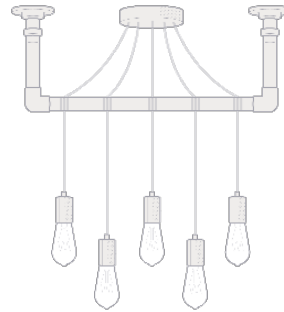

PENDANTS

5

BRACKET DIMENSIONS

48" x 12"

PENDANT LENGTH

6 ft. Standard or Custom