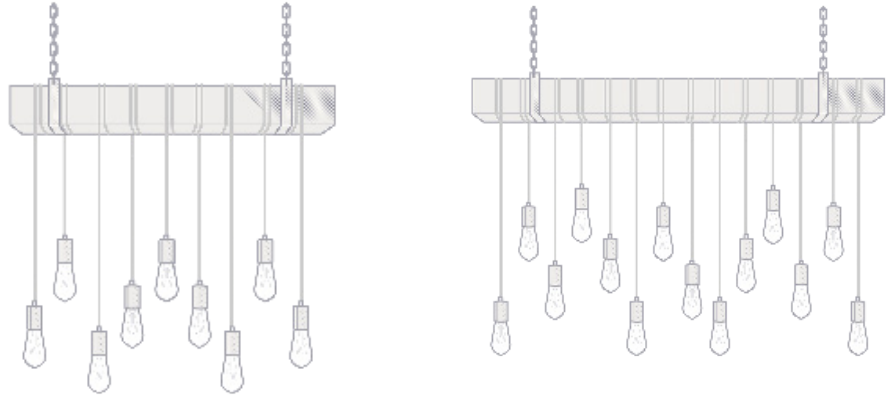

2 Fully Customizable Sizes

BEAM DIMENSIONS

6" x 6" - 4' or 6' length

PENDANTS

9, or 14

CHAIN LENGTH

3ft

PENDANT LENGTH

Adjustable