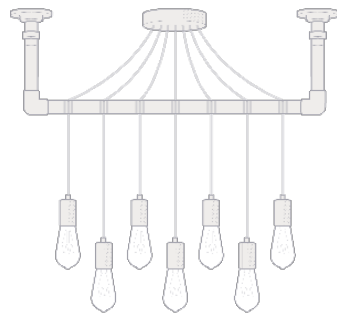

3 Fully Customizable Sizes

BRACKET DIMENSIONS

24" x 12"

PENDANT LENGTH

6 ft. Standard or Custom

PENDANTS

3

BRACKET DIMENSIONS

36" x 12"

PENDANT LENGTH

6 ft. Standard or Custom

PENDANTS

5

BRACKET DIMENSIONS

48" x 12"

PENDANT LENGTH

6 ft. Standard or Custom

PENDANTS

7

WOOD DOWEL

1" wooden dowel available in 5 stain colors. Standard widths of 24", 36", and 48" or custom sizes available.

METAL JOINT

3" Pipe flange and elbows, available in 4 finishes. Mix and match wood and metal finishes for custom brackets.