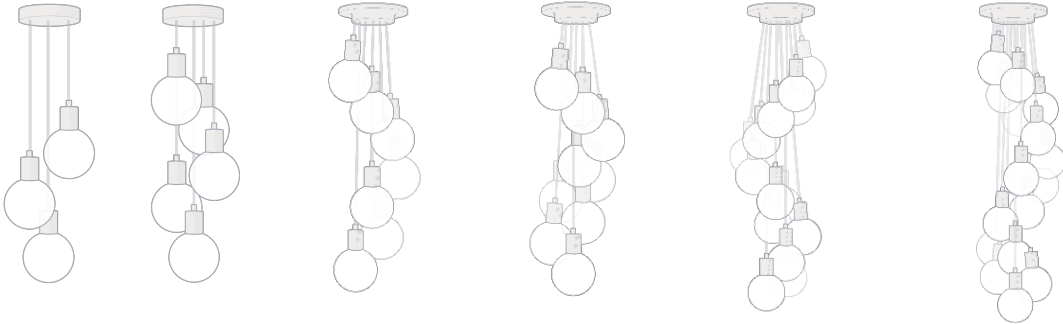

PENDANTS

3, 5, 7,
9, 14, 19

Wire, ceiling plate, socket finishes, and lamp options on pages 36-43.