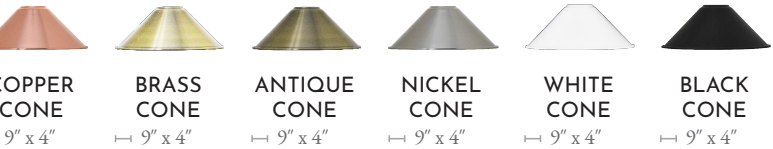

Fully Customizable

PENDANT LENGTH
6 ft. Standard or Custom

PENDANTS
1

All shades fit threaded sockets

Wire, ceiling plate, socket finishes, and lamp options on pages 36-43.