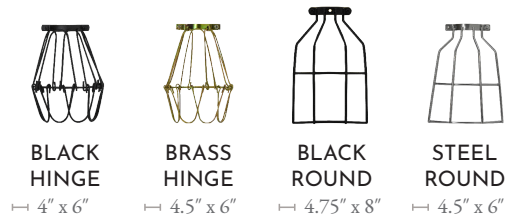

Fully Customizable

PENDANT LENGTH
6 ft. Standard
or Custom

PENDANTS
1

Additional lamp options continued on pages 23-25

Cage Pendants

Add an industrial element with metal cages. All cages are also available as an add on to any of our multi-pendant chandeliers

Fully Customizable

PENDANT LENGTH

6 ft. Standard
or Custom

PENDANTS

1

CLAMP ON CAGES

Clamp on wire frames fit vintage and modern sockets.

THREADED CAGES