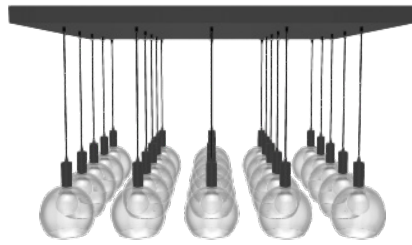

2 Fully Customizable Sizes

DIMENSIONS

48" x 48" or 36" x 72"

PENDANTS

9, 16, 25

PENDANT LENGTH

Custom

METAL BASE FINISHES

Wire, ceiling plate, socket finishes, shades and lamp options on pages 36-45.