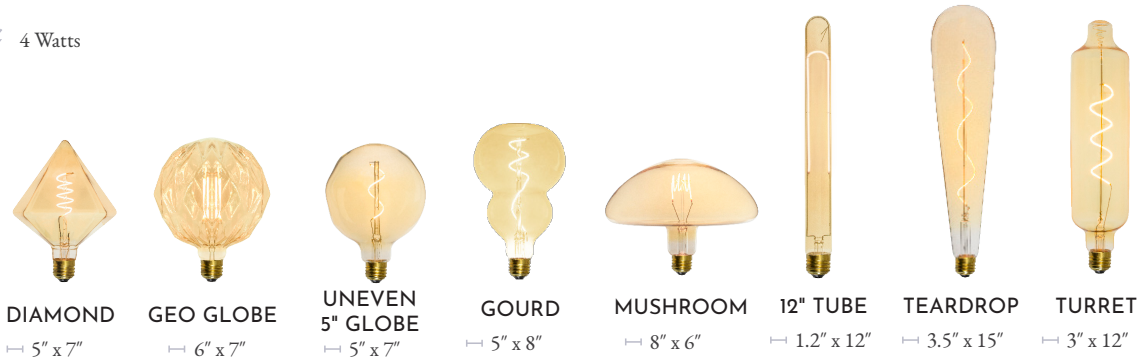

LED AMBER

- Dimmable
- 2300K Warm Light
- Amber Tinted Glass
- 15,000 Life Hours
- Medium E26 Base
- 400 Lumen
- 4 Watts

PRODUCT OPTIONS