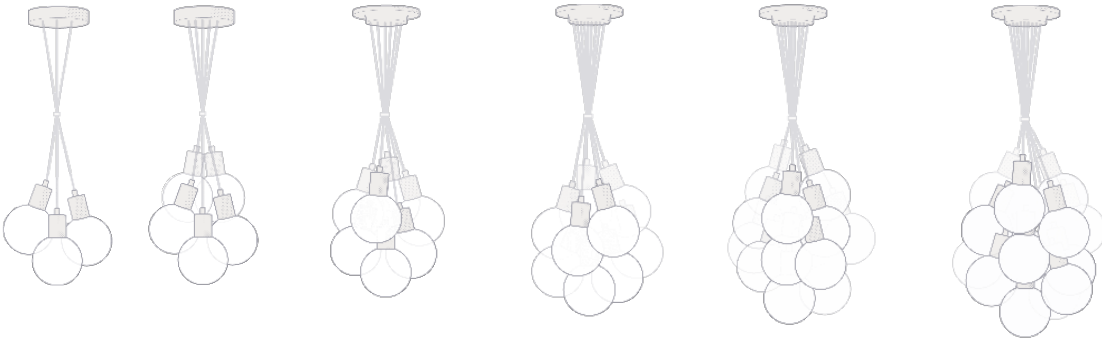

PENDANTS

3, 5, 7,
9, 14, 19

CLUSTER TYPE

Stagger

PENDANT LENGTH

Custom