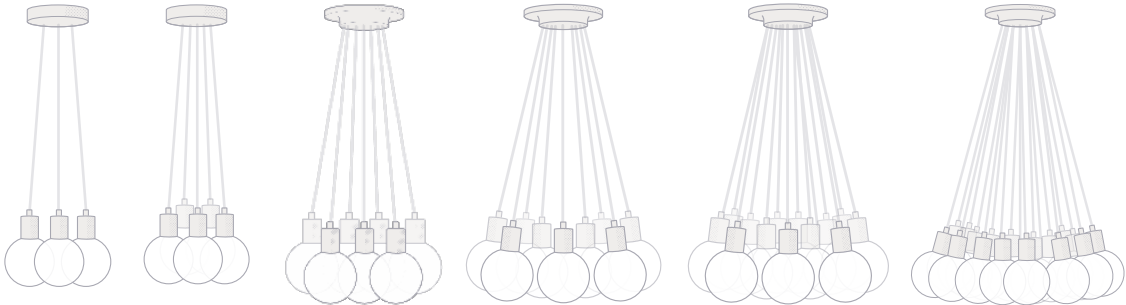

↳ 10" x 6"

**GREY
DRUM**

↳ 16" x 6.5"

**GREY
FLAT**

↳ 20.5" x 3.5"

Wire, ceiling plate, socket finishes, and lamp options on pages 36-43.

Cluster Chandeliers

Group 3 to 19 pendants to create the perfect sized chandelier. With 3 arrangements; let them hang evenly, slightly stagger like a grape bunch, or fully staggered to cascade down from the highest of ceilings.

18 Fully Customizable Sizes

CLUSTER TYPE

Even

PENDANT LENGTH

Custom

PENDANTS

3, 5, 7,
9, 14, 19

CLUSTER TYPE