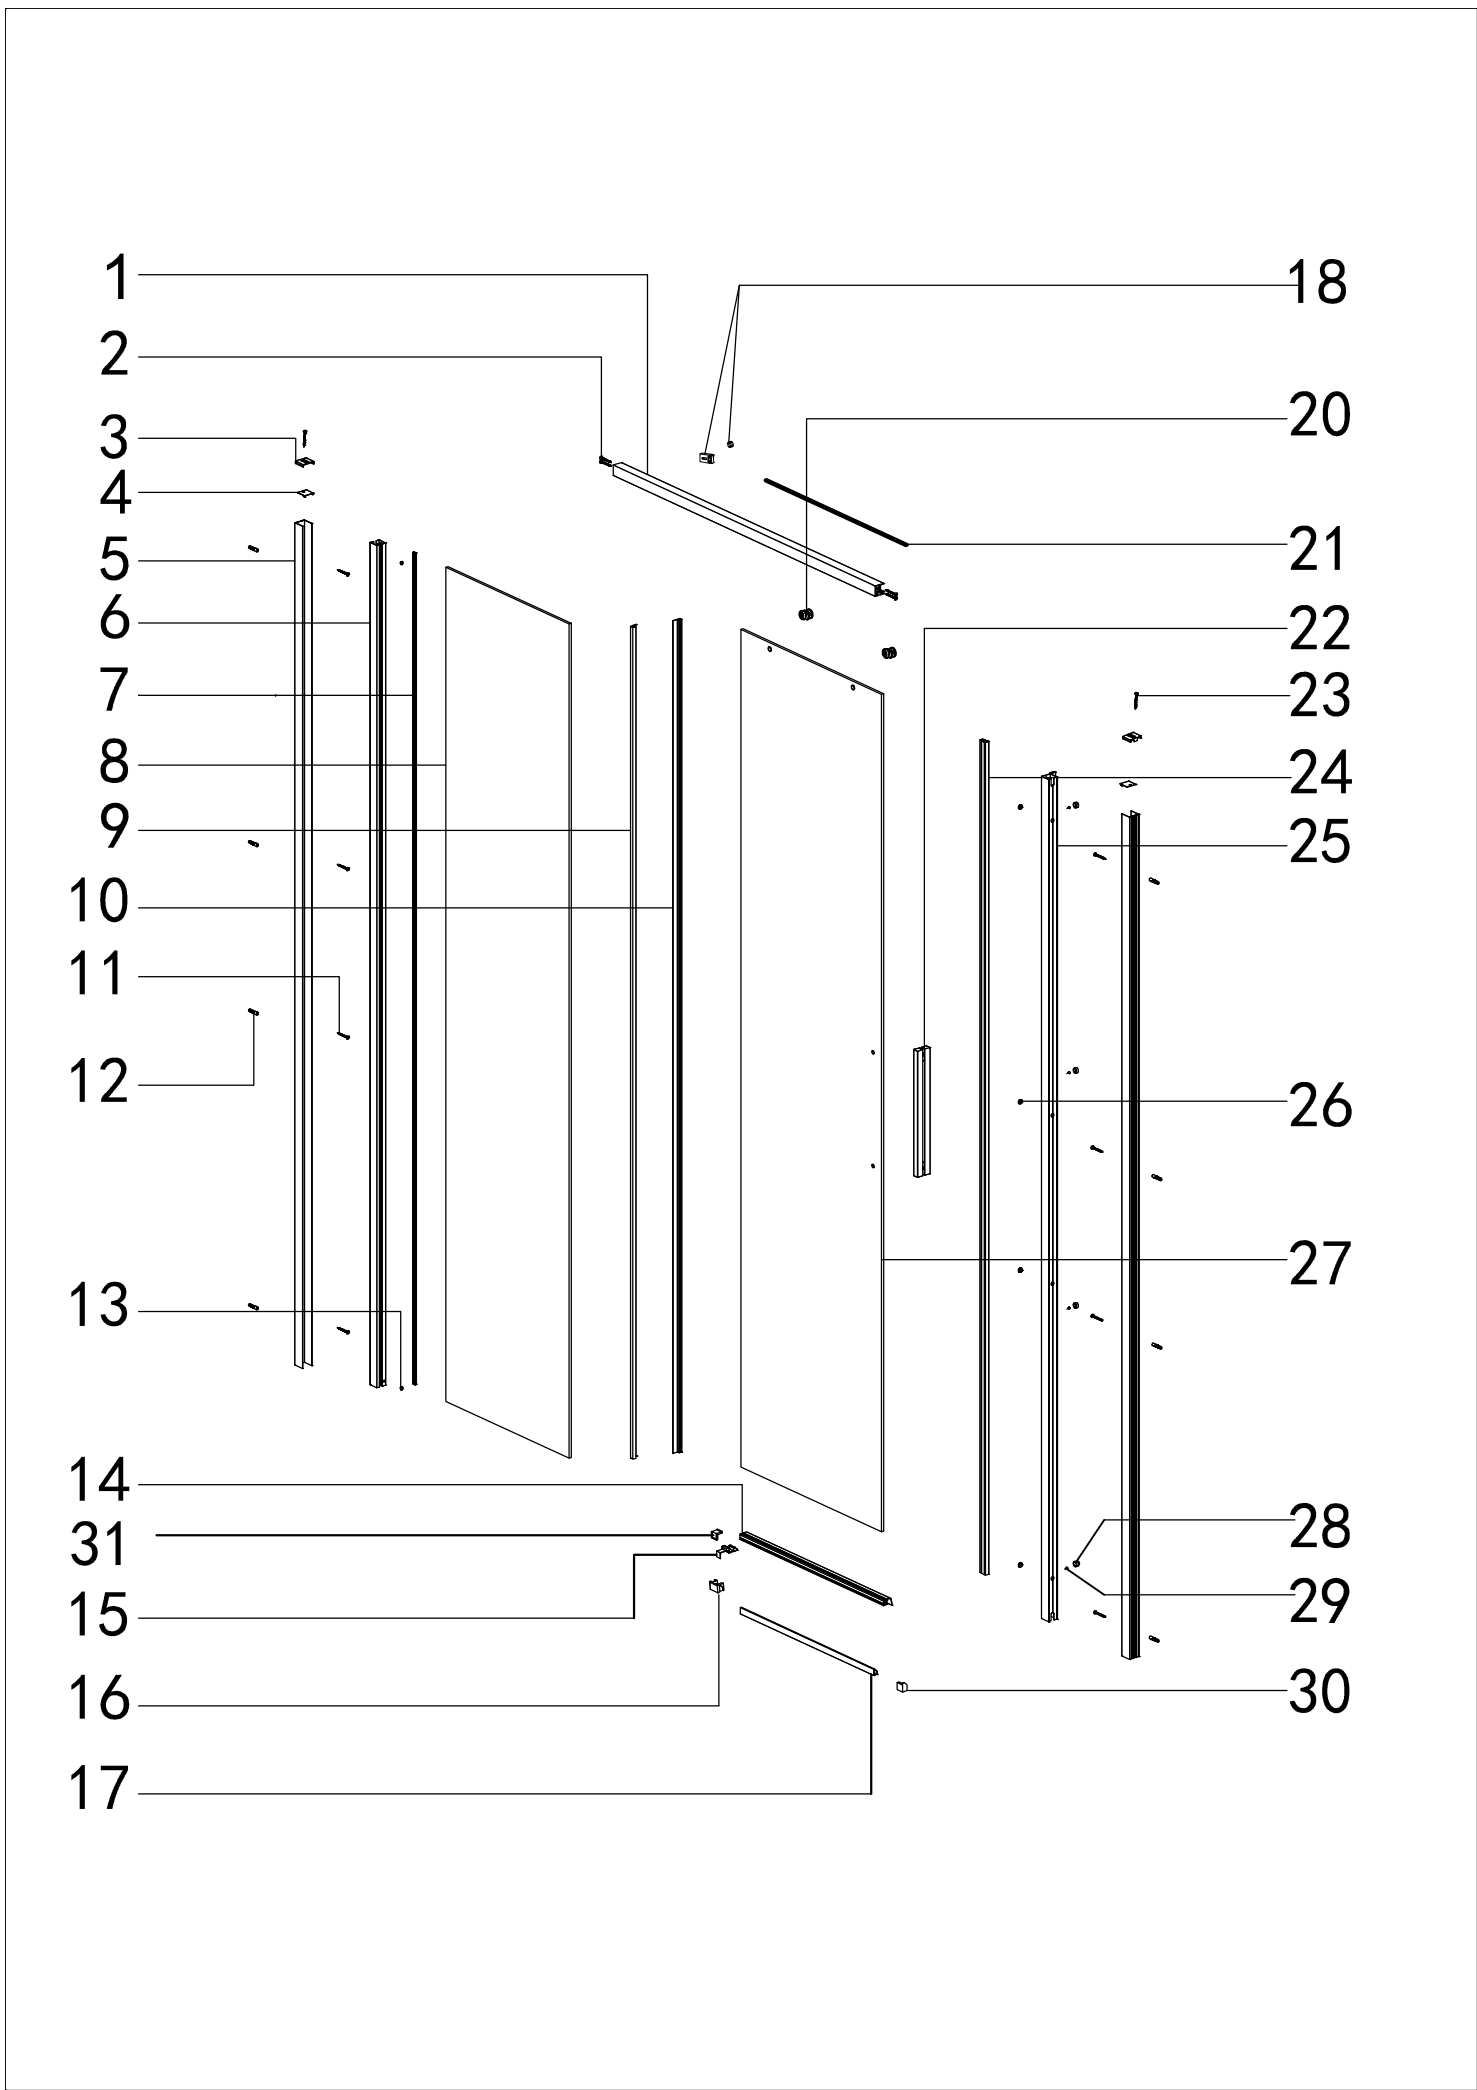

serial number	graphical	name	quantity	remarks
1			1 PCS	
2		ST3.5X35	4 PCS	
3			2 PCS	
4			2 PCS	
5			2 PCS	
6			1 PCS	
7			1 PCS	
8			1 PCS	
9			1 PCS	
10			1 PCS	
11		ST3.9X35	8 PCS	
12		∅6	8 PCS	
13			2 PCS	
14			1 PCS	
15			1 PCS	
16		L/R	2 PCS