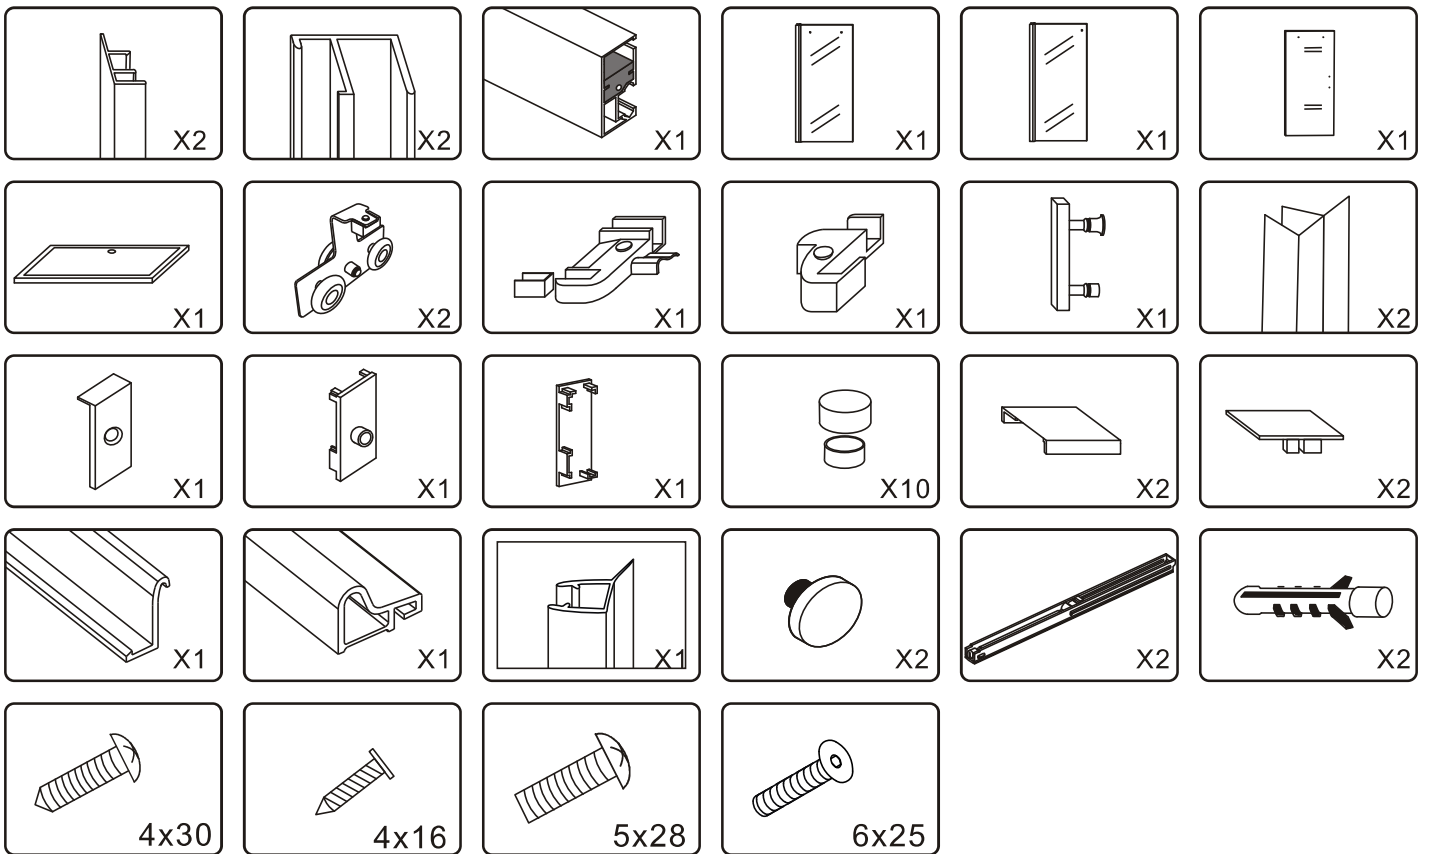

# INSTALLATION MANUAL

---

size	S1	S2
700X900	658	858
700X1000	658	958
700X1200	658	1158
700X1400	658	1358
800X900	758	858
800X1000	758	958
800X1200	758	1158
800X1400	758	1358
900X900	858	858
900X1000	858	958
900X1200	858	1158
900X1400	858	1358

1

2

3

4

5

6

7

8

1

2

3

4

5