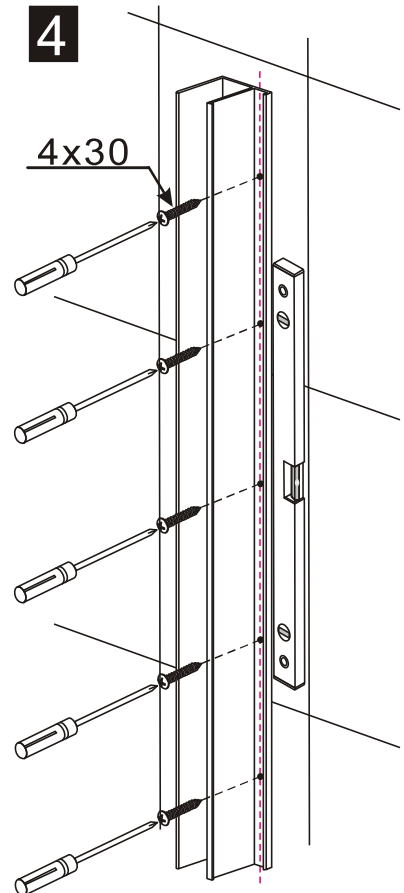

# INSTALLATION MANUAL

---

size	S1	S2
700X900	658	858
700X1000	658	958
700X1200	658	1158
700X1400	658	1358
800X900	758	858
800X1000	758	958
800X1200	758	1158
800X1400	758	1358
900X900	858	858
900X1000	858	958
900X1200	858	1158
900X1400	858	1358

1

2

3

4

5