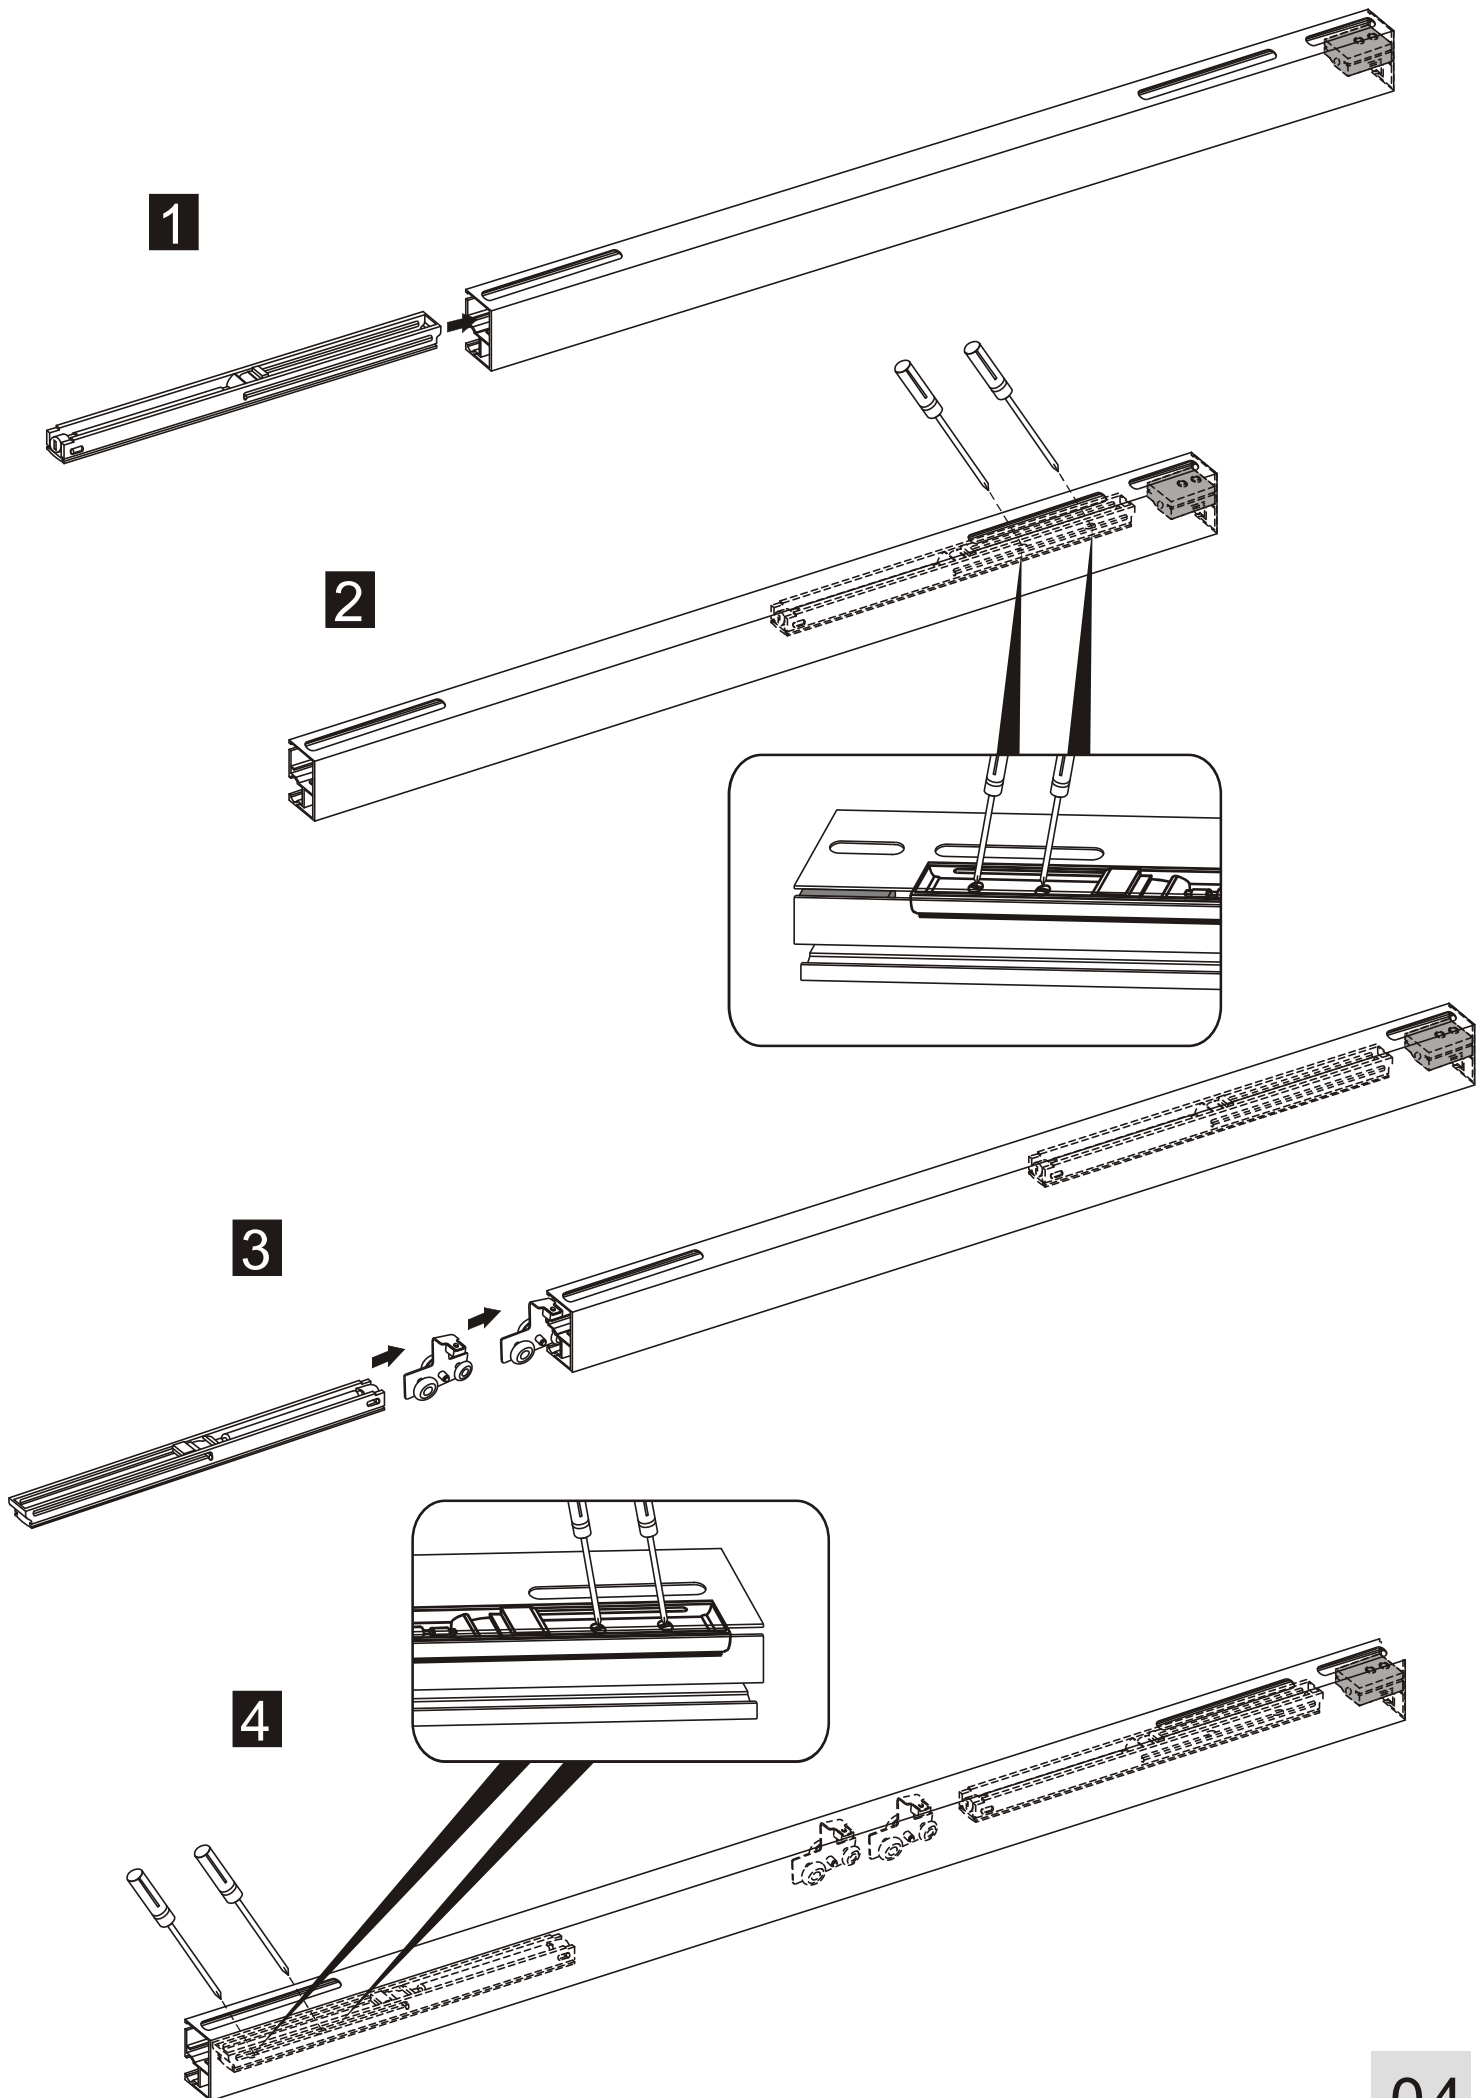

# INSTALLATION MANUAL

---

size	S1	S2
700X900	658	858
700X1000	658	958
700X1200	658	1158
700X1400	658	1358
800X900	758	858
800X1000	758	958
800X1200	758	1158
800X1400	758	1358
900X900	858	858
900X1000	858	958
900X1200	858	1158
900X1400	858	1358

1

2

3

4

5

6

7

8

9

10

11

12

13

14

1

2

1

2

3

4

5