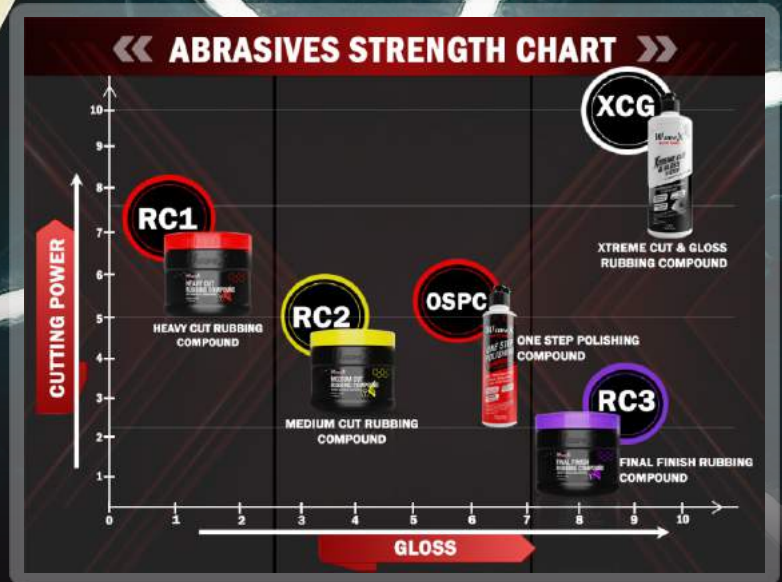

XTREME CUT & GLOSS 1-STEP

- Advanced paint correction technology
- Provides the cutting and finishing capabilities of traditional 3 step rubbing compounds in a single step
- Cuts fast to remove 1500 number sanding paper marks
- Eliminates minute swirls and hairline scratches with utmost ease
- Works well when paired with the Wavex Dual Action Polisher Machine and Medium Cut Polishing Pad

PACKAGING	100 ml	500 ml	1 L	5 L
SKU	XCG100	XCG500	XCG1K	XCG5K

AFTER

BEFORE

EXCEPTIONAL PAINT CORRECTION & STUNNING GLOSS