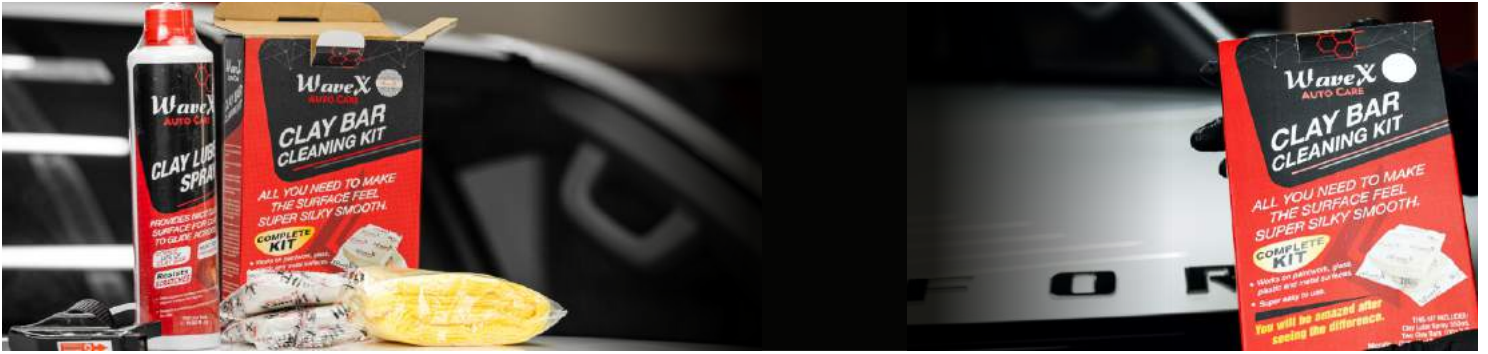

CLAY PRODUCTS

CLAY LUBE SPRAY

Lubricates a vehicle's painted surface for the smooth and effective application of Wavex Clay Bars during above surface contamination removal.

PACKAGING	350 ml	5 L
SKU	LUBE350	LUBE5K