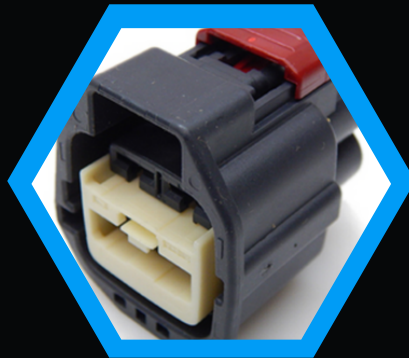

Connector ID
Identify and Connect

WIRING COMPONENTS

CONNECTING TECHNOLOGY & TRANSPORTATION

YOUR ALTERNATIVE SOLUTION

Offering new technologies in automotive connection systems, terminals, power distribution modules, fuses, relays and cable assemblies

Call Now
(330) 646-8622

www.connectorid.com

Product Offering

- Automotive Connectors & Terminals - All Brands
- EV Connection Systems
- Battery Terminals - Stamped & Die Cast
- Automotive Relays and Solid State Relays
- Sealed Power Distribution Modules
- Sealed Fuse and Relay Holders
- Pluggable Fuses and Relays
- High Current Contactors
- Bolt Down Fuses
- Harness Manifolds
- Heat Shrink Tubing
- Wire Harness Tape
- Switches & Alarms
- Pass-Through Studs
- USB Charging Ports
- Hand Crimp Tools