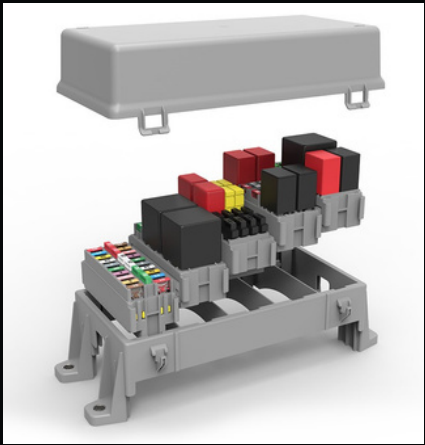

www.connectorid.com