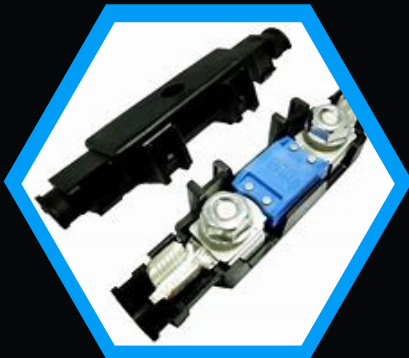

Connector ID
Identify and Connect

WIRING COMPONENTS

CONNECTING TECHNOLOGY & TRANSPORTATION

YOUR ALTERNATIVE SOLUTION

Offering new technologies in automotive connection systems, terminals, power distribution modules, fuses, relays and cable assemblies

Call Now
(330) 646-8622

www.connectorid.com

Product Offering

- Automotive Connectors & Terminals - All Brands
- EV Connection Systems
- Battery Terminals - Stamped & Die Cast
- Automotive Relays and Solid State Relays
- Sealed Power Distribution Modules
- Sealed Fuse and Relay Holders
- Pluggable Fuses and Relays
- High Current Contactors
- Bolt Down Fuses
- Harness Manifolds
- Heat Shrink Tubing
- Wire Harness Tape
- Switches & Alarms
- Pass-Through Studs
- USB Charging Ports
- Hand Crimp Tools