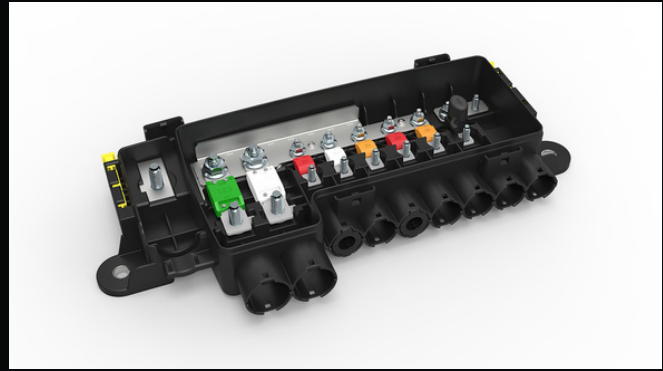

www.connectorid.com