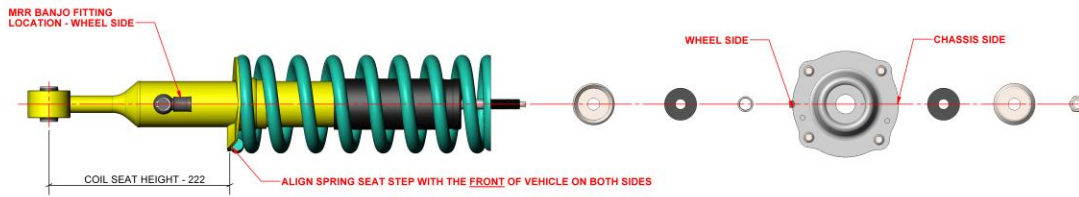

TOYOTA LANDCRUISER (PRADO 150) / FJ CRUISER / 4RUNNER (GEN 5)
RIGHT HAND STRUT SHOWN

TOYOTA LANDCRUISER (200 SERIES)
RIGHT HAND STRUT SHOWN