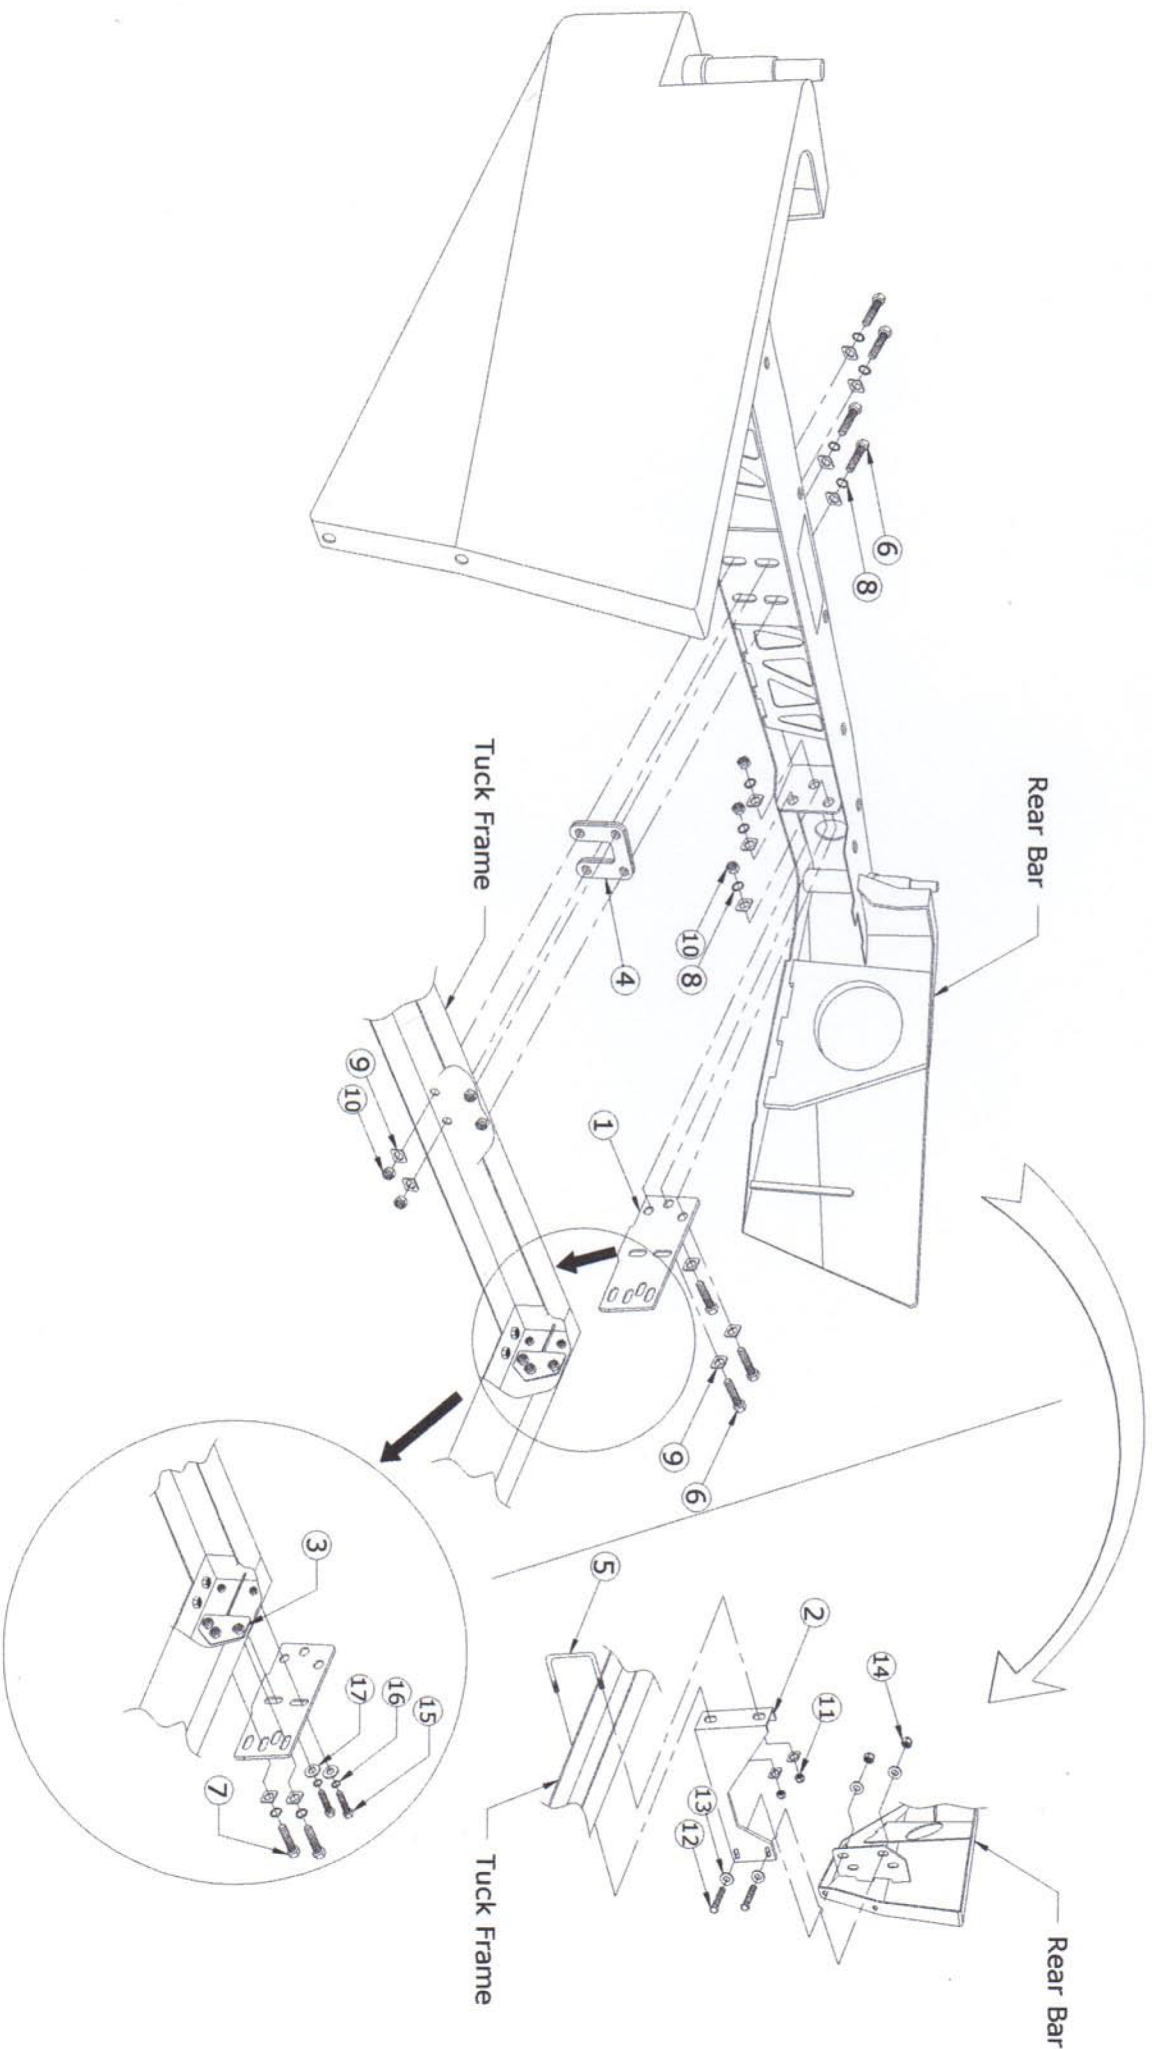

# TOYOTA LANDCRUISER 100 SERIES REAR BAR

|  |   |   |
|--|---|---|
| <p>①</p>  <p>Bracket, 1 Set R,L</p>           | <p>②</p>  <p>Bracket, 1 Set R,L</p>          | <p>③</p>  <p>Fix Nut, 1 Set R,L</p>            |
| <p>④</p>  <p>Spacer, 3 Pcs.</p>               | <p>⑤</p>  <p>U Bolt M12 x 1.5, 2Pcs.</p>     | <p>⑥</p>  <p>Bolt M12 x 1.25 x 50, 10Pcs.</p>  |
| <p>⑦</p>  <p>Bolt M12 x 1.5 x 35, 4Pcs.</p> | <p>⑧</p>  <p>Spring Washer M12, 14Pcs.</p> | <p>⑨</p>  <p>Square Washer M12, 26Pcs.</p>   |
| <p>⑩</p>  <p>Nut M12 x 1.25, 10Pcs.</p>     | <p>⑪</p>  <p>Nut M12 x 1.5, 4Pcs.</p>      | <p>⑫</p>  <p>Bolt M10 x 1.25 x 35, 4Pcs.</p> |
| <p>⑬</p>  <p>Washer M10, 8Pcs.</p>          | <p>⑭</p>  <p>Nut M10 x 1.25, 4Pcs.</p>     | <p>⑮</p>  <p>Bolt M8 x 1.25 x 25, 4Pcs.</p>  |
| <p>⑯</p>  <p>Spring Washer M8, 4Pcs.</p>    | <p>⑰</p>  <p>Washer M8, 4Pcs.</p>          |   |

# TOYOTA LANDCRUISER 100 SERIES REAR BAR

# TOYOTA LANDCRUISER 100 SERIES REAR BAR

①

Adjustable Offset Head, 1Pc.

②

Jerrycan Holder, 1Pc.

③

Lock Arm, 2Pcs.

④