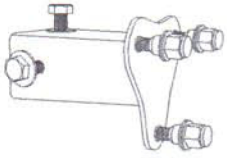

# TOYOTA LANDCRUISER 100 SERIES REAR BAR

|  |   |   |
|--|---|---|
| <p>①</p>  <p>Bracket, 1 Set R,L</p>           | <p>②</p>  <p>Bracket, 1 Set R,L</p>          | <p>③</p>  <p>Fix Nut, 1 Set R,L</p>            |
| <p>④</p>  <p>Spacer, 3 Pcs.</p>               | <p>⑤</p>  <p>U Bolt M12 x 1.5, 2Pcs.</p>     | <p>⑥</p>  <p>Bolt M12 x 1.25 x 50, 10Pcs.</p>  |
| <p>⑦</p>  <p>Bolt M12 x 1.5 x 35, 4Pcs.</p> | <p>⑧</p>  <p>Spring Washer M12, 14Pcs.</p> | <p>⑨</p>  <p>Square Washer M12, 26Pcs.</p>   |
| <p>⑩</p>  <p>Nut M12 x 1.25, 10Pcs.</p>     | <p>⑪</p>  <p>Nut M12 x 1.5, 4Pcs.</p>      | <p>⑫</p>  <p>Bolt M10 x 1.25 x 35, 4Pcs.</p> |
| <p>⑬</p>  <p>Washer M10, 8Pcs.</p>          | <p>⑭</p>  <p>Nut M10 x 1.25, 4Pcs.</p>     | <p>⑮</p>  <p>Bolt M8 x 1.25 x 25, 4Pcs.</p>  |
| <p>⑯</p>  <p>Spring Washer M8, 4Pcs.</p>    | <p>⑰</p>  <p>Washer M8, 4Pcs.</p>          |   |

# TOYOTA LANDCRUISER 100 SERIES REAR BAR

# TOYOTA LANDCRUISER 100 SERIES REAR BAR

①

Adjustable Offset Head, 1Pc.

②

Jerrycan Holder, 1Pc.

③

Lock Arm, 2Pcs.

④