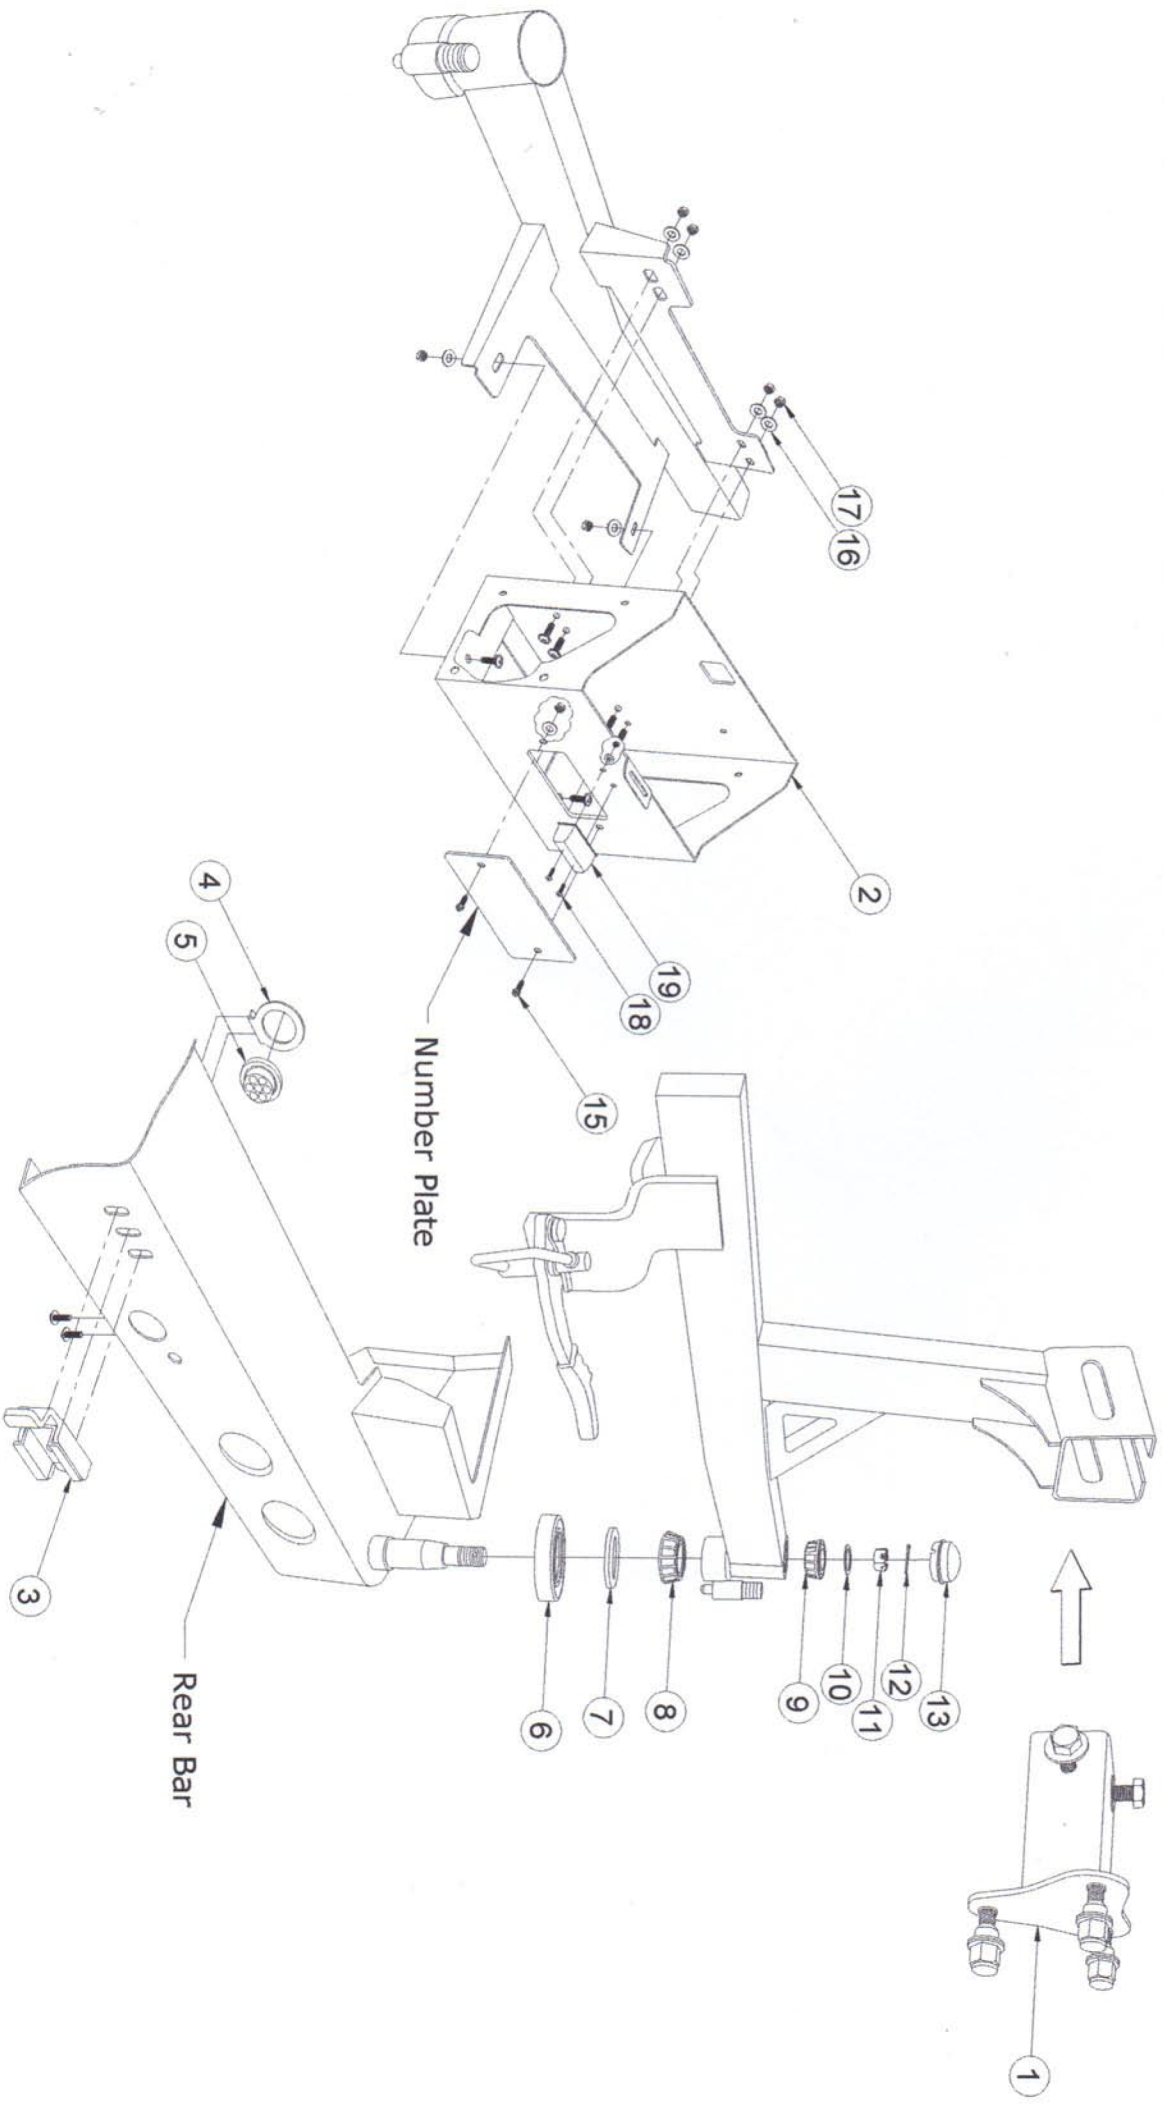

TOYOTA LANDCRUISER 60 SERIES REAR BAR

①

Adjustable Offset Head, 1Pc.

②

Jerrycan Holder, 1Pc.

③

Lock Arm, 2Pcs.

④

Main Bearing, 2Pcs.

⑨

Support Bearing, 2Pcs.

⑩

Support Washer M20, 2Pcs.

⑪

Nut M22 x 1.5, 2Pcs.

⑫

Washer M6, 8Pcs.

⑰

Nut M6 x 1, 8Pcs.

⑱

Bolt M4 x 0.5 x 15, 2Pcs.

⑲

Number Plate Light, 1Pc.

⑳

Washer M4, 2Pcs.

㉑

Nut M4 x 0.5, 2Pcs.

**TOYOTA LANDCRUISER
60 SERIES REAR BAR**

TOYOTA LANDCRUISER 60 SERIES REAR BAR

①

Bracket, 2 Pcs.

②