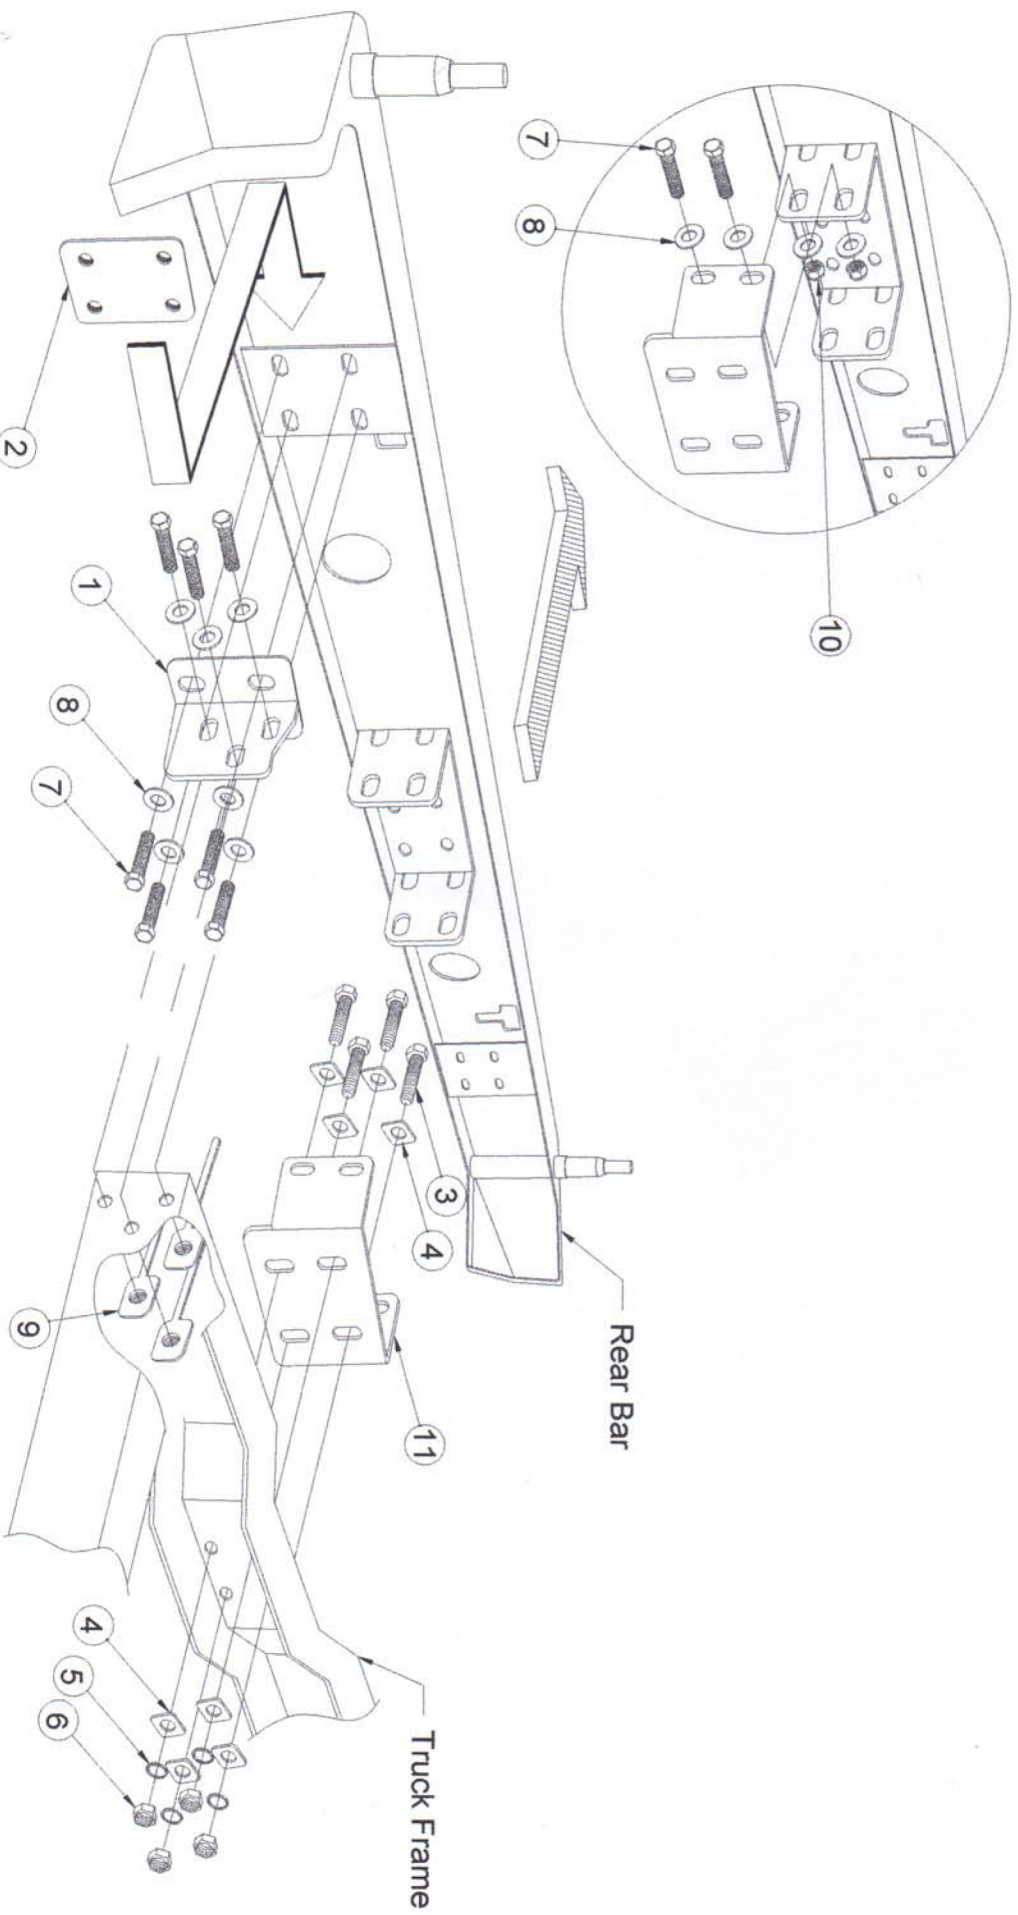

TOYOTA LANDCRUISER 60 SERIES REAR BAR

①

Adjustable Offset Head, 1Pc.

②

Jerrycan Holder, 1Pc.

③

Lock Arm, 2Pcs.

④

Main Bearing, 2Pcs.

⑨

Support Bearing, 2Pcs.

⑩

Support Washer M20, 2Pcs.

⑪

Nut M22 x 1.5, 2Pcs.

⑫

Washer M4, 2Pcs.

㉑

Nut M4 x 0.5, 2Pcs.

**TOYOTA LANDCRUISER
60 SERIES REAR BAR**

TOYOTA LANDCRUISER 60 SERIES REAR BAR

①

Bracket, 2 Pcs.

②

Nut M12 x 1.25, 4 Pcs.

⑦

Bolt M10 x 1.25 x 35, 18 Pcs.

⑧

Washer M10, 22 Pcs.

⑨

Bracket, 6 Pcs.

⑩