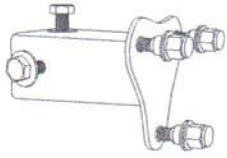

TOYOTA LANDCRUISER 60 SERIES REAR BAR

①

Adjustable Offset Head, 1Pc.

②

Jerrycan Holder, 1Pc.

③

Lock Arm, 2Pcs.

④

Cover LED. Light, 2Pcs.

⑤

LED. Light, 2Pcs.

⑥

Seal Waterproof, 2Pcs.

⑦

Support Washer M30, 4Pcs.

⑧

Pin, 2Pcs.

⑬

Cover, 2Pcs.

⑭

Bolt M6 x 1 x 15, 10Pcs.

⑮

Bolt M6 x 1 x 15, 2Pcs.

⑯