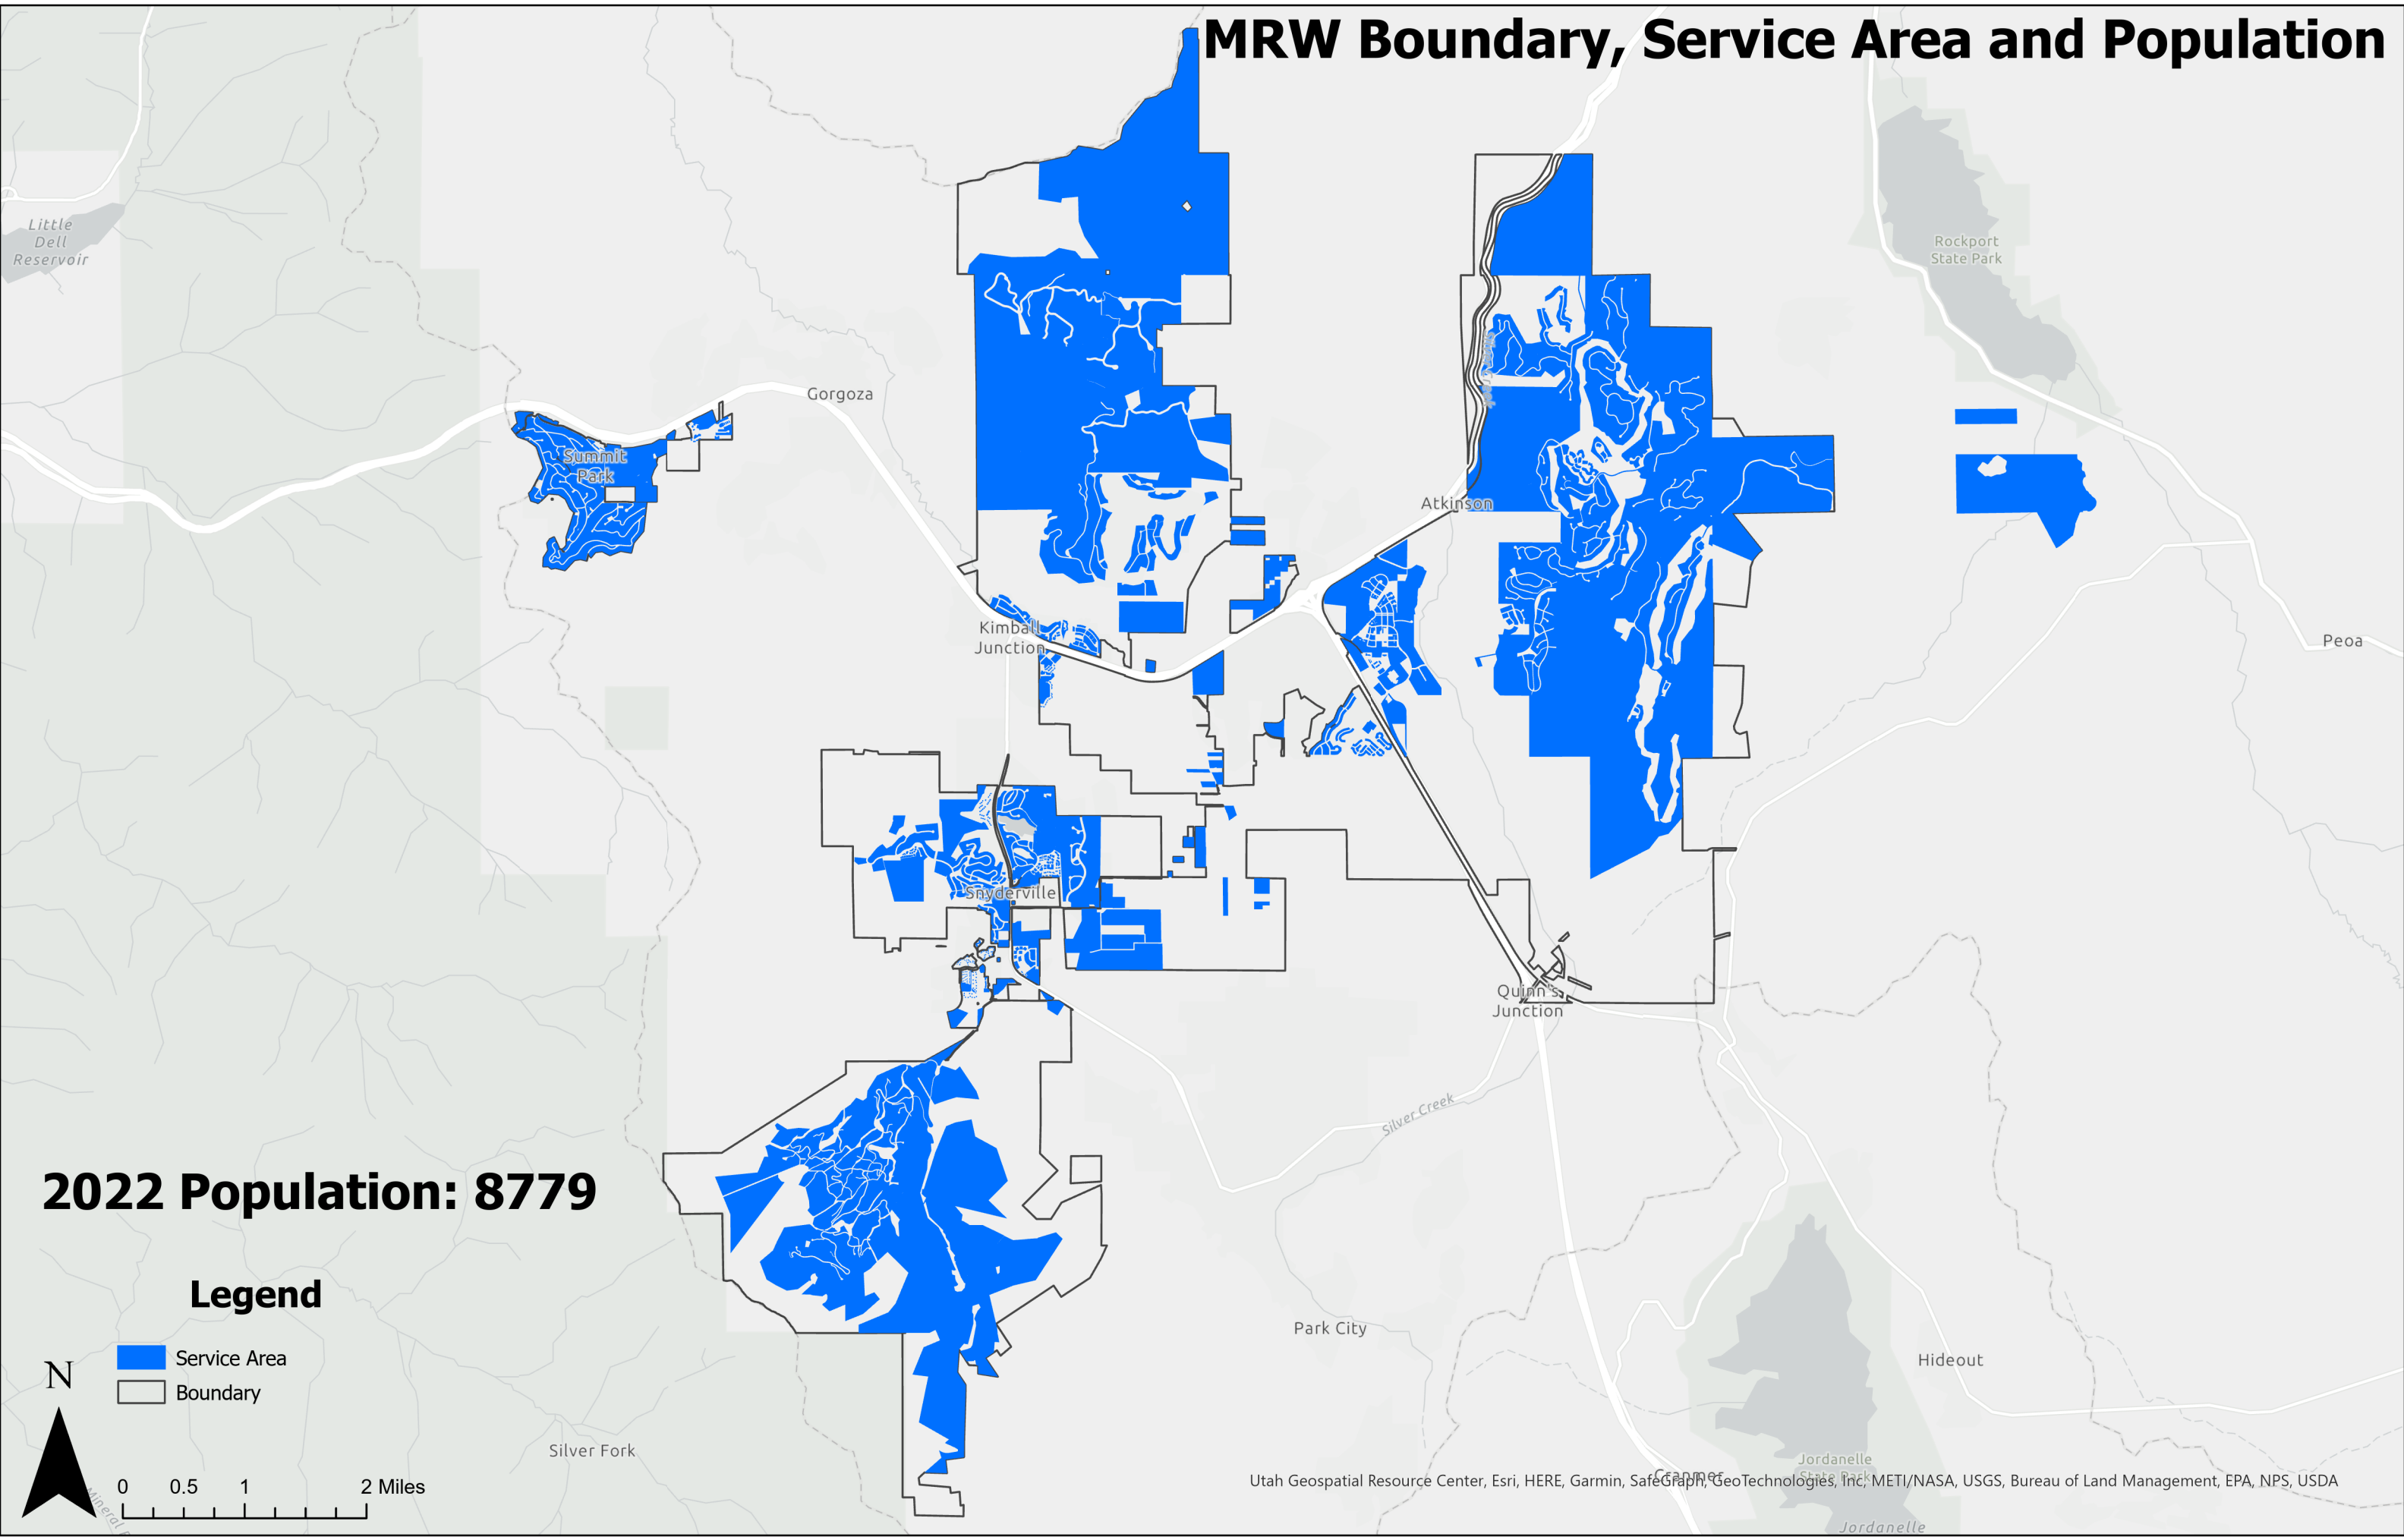

MRW Boundary, Service Area and Population

2022 Population: 8779

Legend

- Service Area
- Boundary

0 0.5 1 2 Miles