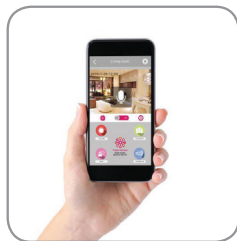

## HD Wi-Fi Baby Monitor Camera AC POWERED

Checking in on Baby is as close as your smartphone or tablet, with the Project Nursery Wi-Fi Baby Monitor. The free Project Nursery password-protected app makes it easy to be there when you can't. Simple to set up and easy to navigate, the Project Nursery Wi-Fi baby monitor includes a camera with pan, tilt, and zoom capabilities, making it the perfect way to keep in touch.

### Features

- Wi-Fi remote pan/tilt/zoom HD 720P camera
- Wi-Fi connected for remote viewing on your iOS and Android devices using the Project Nursery App
- Record video and snap photos; no cloud storage or app fees
- Temperature sensor and push notifications for sound, motion and temperature alerts
- Auto recording capability to capture events you may have missed
- Two-way communication
- Infrared night vision
- App control multiple cameras on iOS and Android using the Project Nursery App
- This camera is not compatible with other Project Nursery Monitor Systems