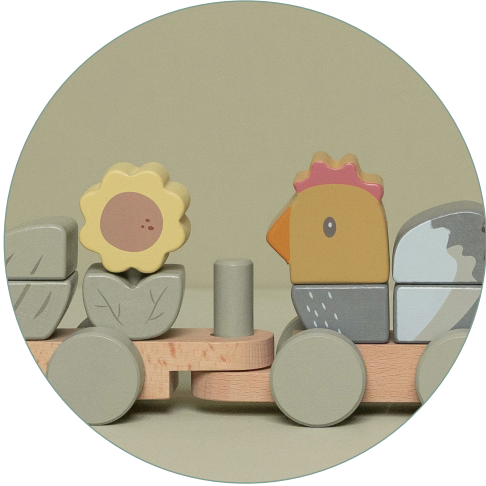

# STACKING TRAIN CHICKEN LITTLE FARM FSC

**LITTLE DUTCH**  
*— enjoy the little things —*

## Description

The beautiful wooden train from Little Dutch is illustrated with a chicken and her chicks. With blocks in various shapes and colors, you can create different chickens and chicks every time. The train consists of a total of 17 parts and is approximately 40 cm long. This toy is fun to play with and is also a nice accessory for the baby or children's room.

## Features

- Illustrated wooden train: The train is beautifully illustrated with a chicken and her chicks, adding visual appeal to the toy.
- Modular design with blocks: The train comes with blocks in various shapes and colors, allowing children to create different chickens and chicks each time they play.
- 17 parts and 40 cm length: The train consists of a total of 17 parts and measures approximately 40 cm in length, providing ample play value and a substantial size for children to enjoy.