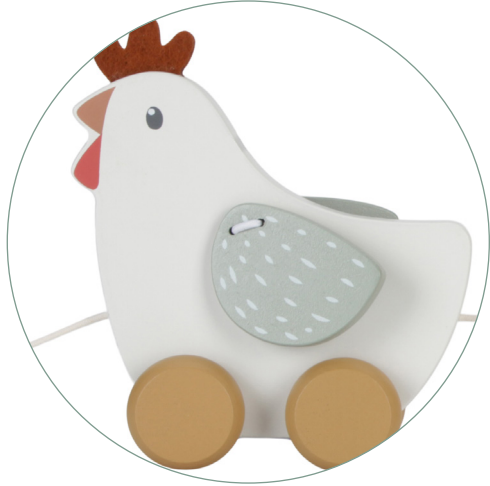

Pull Along Chickens

Little Farm FSC

LITTLE DUTCH
enjoy the little things

Description

These chickens like to go on an adventure with you through the house. Pull the string and go on an adventure together! These pull-along toys are made of durable wood. It encourages your child to walk and helps with motor development.

The string of the pull-along animal has a functional length of about 50 centimeters.

Features

- Pull-along toys: These toys are designed for children to pull along with a string, encouraging them to walk and aiding in motor development.
- Durable wood construction: The pull-along toys are made of durable wood, ensuring longevity and sturdiness.
- Functional length of string: The string attached to the pull-along animal has a functional length of about 50 centimeters, providing enough length for children to pull the toy comfortably.

Specification	Length	Width	Height
Product (mm)	60	330	155
Carton Display	-	-	-
Export Carton (mm)	350	390	340
Weight	0.65 kg		
Carton Weight	- kg		
Pack Size	N/A		
Hard Goods Material	FCS wood		

ITEM CODE