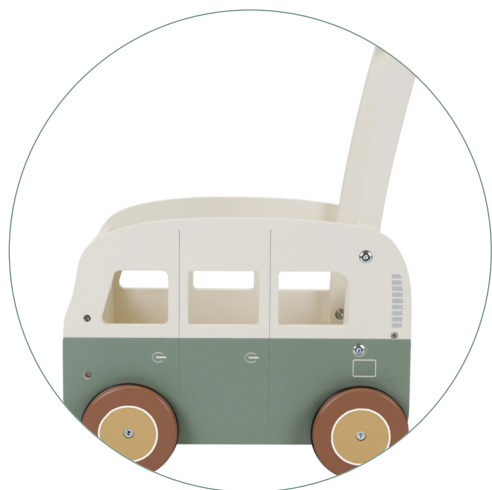

Little Dutch Walker Wagon

LITTLE DUTCH

enjoy the little things

Description

And off you go! On adventure throughout the living room with this Vintage walker wagon. Step by step you learn how to walk, and this push wagon will help you get there. So start your engine and imagine being the driver of this supercool van. The wooden Vintage walker wagon is not just a helper to watch your beginner walker flourish. The timeless design of a vintage surfer van is also the perfect toy box for your baby. Your little one can store toys for imaginative play indoors or bring them with on walking adventures! Great for development of balance, coordination and motor skills. And thanks to the rubber strips you will not have to worry about your floor when your child is cruising through the room.

Features

- Vintage Walker Wagon Adventure: Set off on exciting adventures around the living room with the Vintage walker wagon! This push wagon provides essential support for your little one as they take their first steps, fostering confidence and independence with each stride.
- Imaginative Play: With its charming vintage surfer van design, this walker wagon sparks imaginative play as your child imagines themselves as the driver of this supercool van. Beyond its role as a walking aid, it doubles as a versatile toy box, allowing your little one to store their favorite toys for indoor play or take them along on walking adventures.
- Developmental Benefits: The Vintage walker wagon not only aids in the development of balance, coordination, and motor skills but also offers practicality with rubber strips that protect your floor as your child cruises through the room. Its timeless design and multifunctional nature make it a cherished addition to your child's playroom, providing hours of entertainment and developmental benefits.