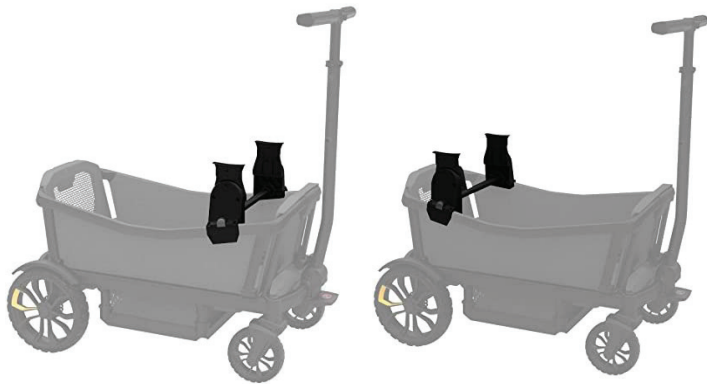

INFANT CAR SEAT ADAPTER

(BRITAX)

VEER

DESCRIPTION

Our infant car seat adapters for major brands of infant car seats quickly and intuitively fasten to the Cruiser's frame, enabling your infant to live the Veer experience. You can place your car seat in any of four positions: facing you or facing the outside world, and above the front or back seat of Cruiser. Cruiser can accommodate 1 infant car seat. (For 6mo+ twins, please consider the Toddler Comfort Seat.)

FEATURES

- Infants can join the fun in the safety of their car seat
- JPMA Certified to meet exacting stroller standards. Woohoo!
- Easily attaches to Cruiser's frame in front or rear of wagon
- Infant can face you or the outside world

Specification	Length	Width	Height
Product (mm)	485	100	225
Display Carton (mm)	-	-	-
Weight	0.72 kg		
Carton Weight	0.93 kg		
Weight Limit	N/A		
Pack Size	3		
Age Suitability	Parental Use		
Hard Goods Material	Nylon		