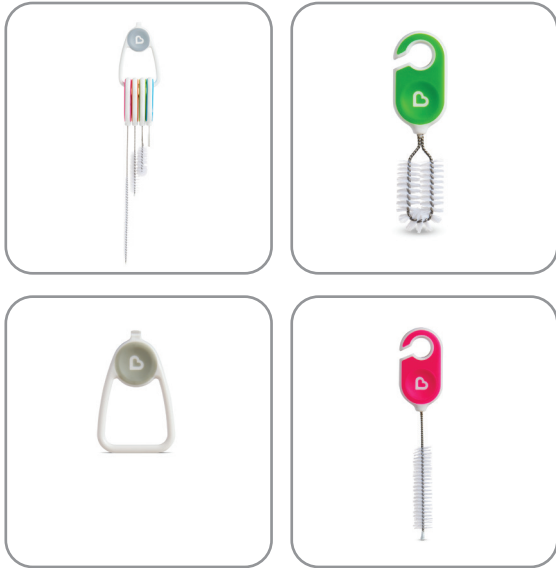

Details™ Cleaning Brush Set - 4 Pk

IT'S ALL IN THE DETAILS.

Tricky corners, sippy spouts, slim straws... sippy cups are essential for teaching your toddler to drink like a big kid, but sometimes you can't get them as clean as you'd like. Munchkin's convenient brush set, Details™, solves all of your cleaning issues! Equipped with four uniquely-sized brushes, it will clean and scrub every crevice no matter how tiny. The Details™ brush set includes a straw brush, spout brush, lid and threads brush, and detail brush. An added bonus, there is a pick on the storage ring that makes it easy to remove sealing rings. No more residue or wondering how clean your cup really is!

Features

- Pack of (4) various sized brushes on a convenient clip
- Includes: straw brush, spout brush, lid and threads brush, and detail brush
- Ergonomic handle with finger recess makes brushes easy to hold
- Ring includes pick for easy removal of sealing rings
- Top rack dishwasher safe

Specification	Length	Width	Height
Product (mm)	110	65	270
Display Hang Sell (mm)	110	65	270
Export Carton (mm)	300	230	174
Weight	0.11 kg		
Hang Sell Weight	0.11 kg		
Pack Size	2		
Age Suitability	Parental Use Only		
Hard Goods Material	BPA Plastic		

ITEM CODE	COLOUR	BARCODE
27204	ASSORTMENT	0735282272042