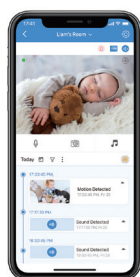

SMART BABY CAMERA

Product Description

The Childcare Smart Baby Camera is a portable Wi-Fi video baby monitor camera that enables you to keep an eye on things from anywhere in the world on your compatible smartphone, tablet, or computer. The Hubble app allows you to have mobile viewing on your device so you can always stay connected to what's going on. The vivid and clear footage, thanks to its 720p HD video streaming along with the motion detection, two-way talk and infrared night vision will give you peace of mind that your little one is healthy and happy.

Features

- Wi-Fi® connectivity for on-the-go viewing.
- View in 1080 p HD on compatible smartphones and tablets.
- Encrypted FHD 720p video streaming.
- Two-way talk.
- Motion Detection.
- Infrared night vision (up to 8 meters approx.).
- True color filter for colour correction.
- Preloaded nature sounds, lullabies and audiobooks.
- High sensitivity microphone.
- Secure and private connection.
- Works with Amazon Alexa and Google Assistant.
- Compatible with Hubble App.
- H.264 video compression.
- Micro-SD card supports up to 32GB. (sold separately)