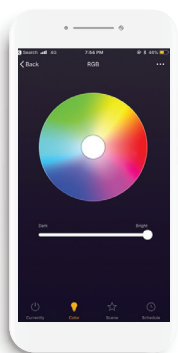

SMART MOOD LIGHT

Product Description

The Childcare Wi-Fi Smart Mood Light can be controlled by your smart phone or tablet. It allows you to choose from 16 million different colours. Use the Smart Life app to switch the Mood Light off from the comfort of your bed or set a timer before bed and the lamp will switch off automatically when you get comfortable. Compatible with the use of Google Home and Amazon Alexa.

Features

- Choose your favourite colour
- LED Technology
- Voice Control
- USB Cable included
- Custom Timer Mode
- Wi-Fi Connected
- Adjustable light intensity
- Compatible with Amazon Alexa
- Compatible with Google Assist
- Compatible with Smart Life App.