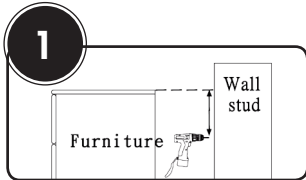

To Close Drawer
Push drawer in to close; self locking mechanism.

CASA
TOY BOX WITH SEAT
MODEL # 095597

IMPORTANT: RETAIN FOR FUTURE REFERENCE, READ CAREFULLY

ANTI-TIP FURNITURE STRAP INSTALLATION

A minimum of two straps are used for each furniture piece using two screws per bracket. Brackets must be fixed to wall studs.

1a. Locate and mark wall studs behind furniture and corresponding position on the furniture surface.

1b. Position wall brackets (screw holes facing down) on the wall stud about 150 mm below furniture top then mark and drill pilot holes into wall surface.