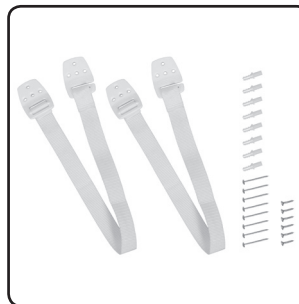

CASA
TOY BOX WITH SEAT
MODEL # 095597

IMPORTANT: RETAIN FOR FUTURE REFERENCE, READ CAREFULLY

SAFETY PRECAUTIONS

Read all instructions before use of the Toy Box with Seat. Keep instructions for future use.

⚠ WARNING ⚠

BEFORE USE OF THE TOY BOX WITH SEAT, READ AND UNDERSTAND THE INSTRUCTIONS.

ALWAYS USE ANTI-TIP STRAP THAT IS SUPPLIED WITH THIS PRODUCT TO PREVENT INJURY TO YOUR CHILD.

THIS FURNITURE ITEM CAN TIP WHEN THE ANTI-TIP STRAP IS NOT USED, ESPECIALLY WHEN PLACED ON CARPET, UNEVEN OR SLOPING FLOORING, OR WHEN SUBJECT TO EXTREME USE.

Supplied loose in box:

Casa Toy Box with Seat
095597
(Pre-assembled)

Anti-Tip Wall Strap Kit

- Wall Strap x 2
- 32 mm Wall Mounting Plugs x 8
- 25 mm Screw x 8
- 19 mm Screw x 6

To operate Draws:

To Open Drawer
Push in the middle of the drawer to release.

To Close Drawer
Push drawer in to close; self locking mechanism.

CASA
TOY BOX WITH SEAT
MODEL # 095597

IMPORTANT: RETAIN FOR FUTURE REFERENCE, READ CAREFULLY

ANTI-TIP FURNITURE STRAP INSTALLATION

A minimum of two straps are used for each furniture piece using two screws per bracket. Brackets must be fixed to wall studs.