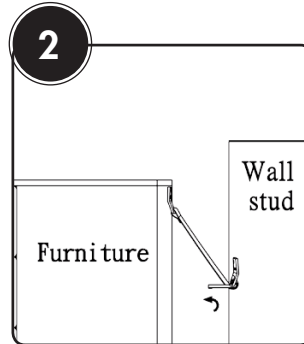

1b. Position wall brackets (screw holes facing down) on the wall stud about 150 mm below furniture top then mark and drill pilot holes into wall surface.

1c. Screw wall brackets into wall studs using 32 mm wall mounting plugs and 25 mm screws.