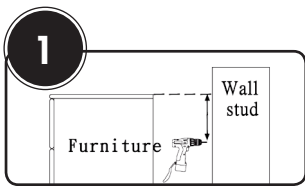

## ANTI-TIP FURNITURE STRAP INSTALLATION

A minimum of two straps are used for each furniture piece using two screws per bracket. Brackets must be fixed to wall studs.

- 1a. Locate and mark wall studs behind furniture and corresponding position on the furniture surface.
- 1b. Position wall brackets (screw holes facing down) on the wall stud about 150 mm below furniture top then mark and drill pilot holes into wall surface.
- 1c. Screw wall brackets into wall studs using 32 mm wall mounting plugs and 25 mm screws.