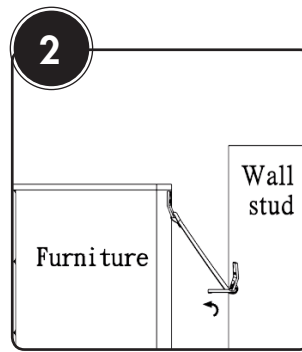

### IMPORTANT CONFIGURATION NOTE:

Before using the Letto Modular Bookcase on top of the Letto Open Chest or Letto 3 Drawer Chest, make sure to remove the base of the product. Always align the back of both items when in configuration and attach anti-tip furniture strap for added safety.

## ANTI-TIP FURNITURE STRAP INSTALLATION

A minimum of two straps are used for each furniture piece using two screws per bracket. Brackets must be fixed to wall studs.

- 1a. Locate and mark wall studs behind furniture and corresponding position on the furniture surface.
- 1b. Position wall brackets (screw holes facing down) on the wall stud about 150 mm below furniture top then mark and drill pilot holes into wall surface.
- 1c. Screw wall brackets into wall studs using 32 mm wall mounting plugs and 25 mm screws.