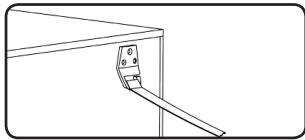

### IMPORTANT CONFIGURATION NOTE:

Before using the Letto Modular Bookcase on top of the Letto Open Chest or Letto 3 Drawer Chest, make sure to remove the base of the product. Always align the back of both items when in configuration and attach anti-tip furniture strap for added safety.

## ANTI-TIP FURNITURE STRAP INSTALLATION

A minimum of two straps are used for each furniture piece using two screws per bracket. Brackets must be fixed to wall studs.

- 1a. Locate and mark wall studs behind furniture and corresponding position on the furniture surface.
- 1b. Position wall brackets (screw holes facing down) on the wall stud about 150 mm below furniture top then mark and drill pilot holes into wall surface.
- 1c. Screw wall brackets into wall studs using 32 mm wall mounting plugs and 25 mm screws.