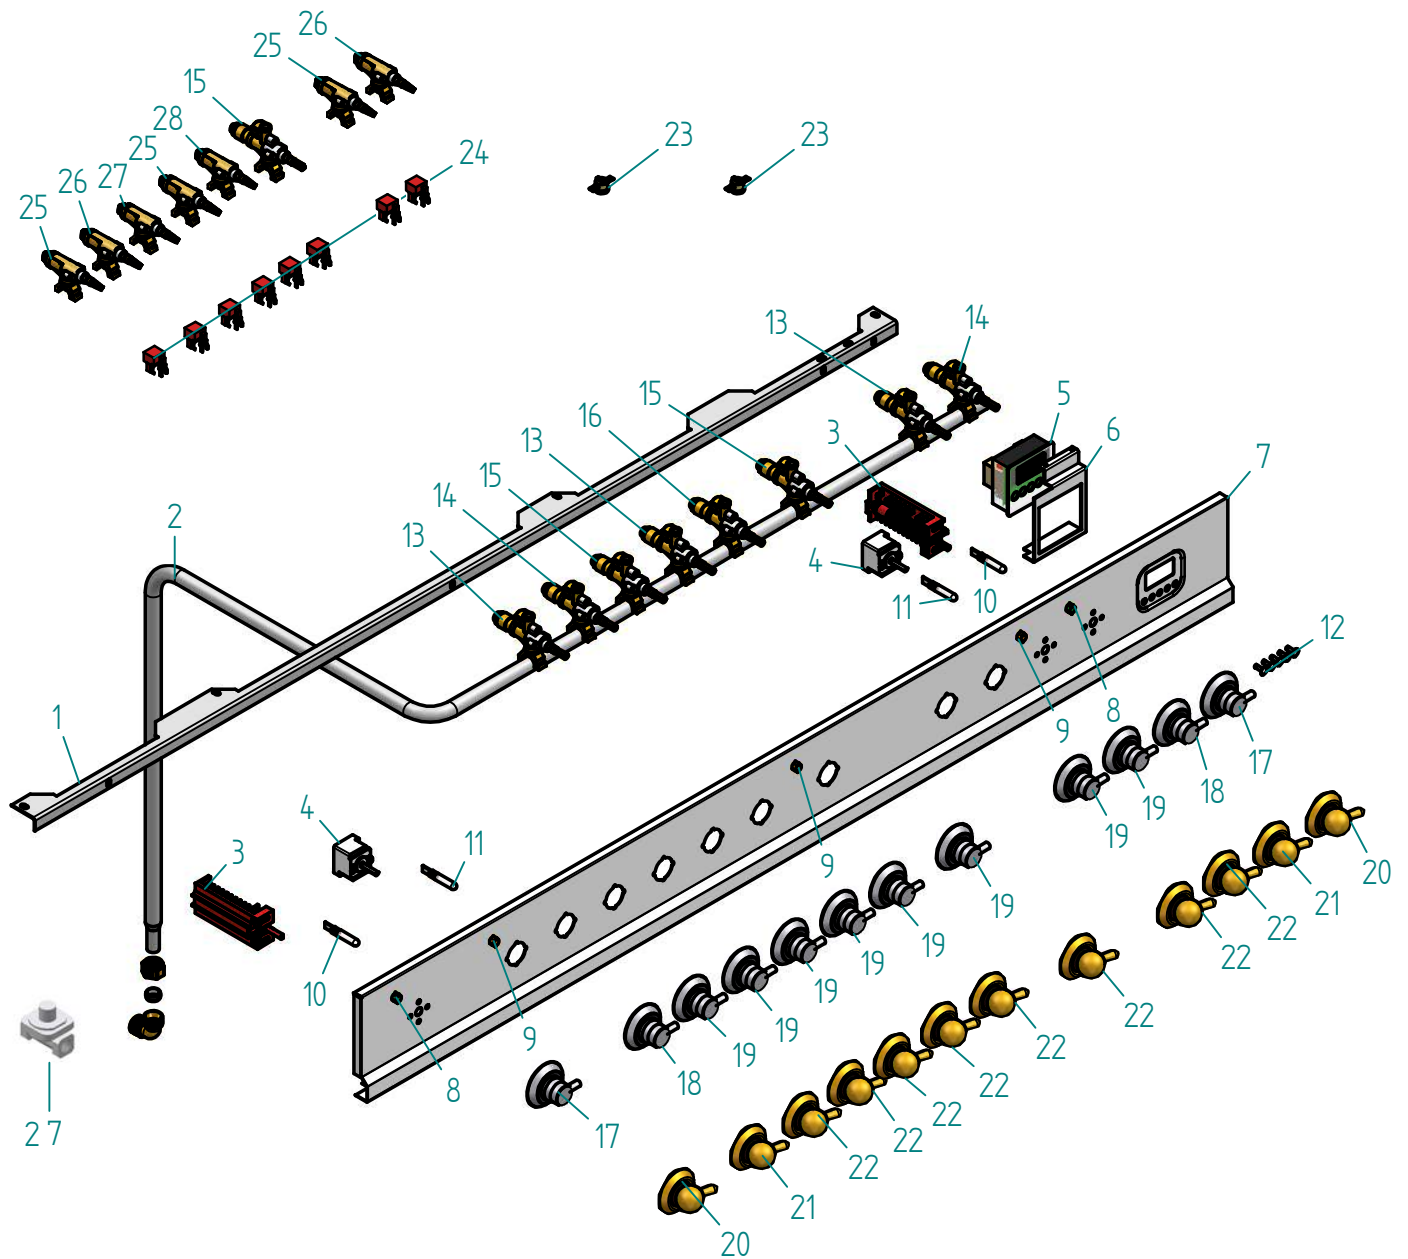

TAV. -7-

<i>dis.</i>	<i>codice</i>	<i>descrizione</i>	<i>description</i>
1	S/148/23	LISTELLO FERMACRU CUC P150	CONTROL BOARD ANCHORING STRIP
2	A/454/82	RAMPA CUCINA P150 FORI 8 + 1	RAMP FOR P150
3	EA1055001000000	COMMUT FORNO MULTIF LUCI ON/OFF	MULTIF OVEN SWITCH
4	EA6871001000000	TERMOSTATO FORNO MULTIFUNZIONE	MULTIFUNCTION OVEN THERMOSTAT
5	A/446/42	PROGR EL145 5T BIPOLARE UL 50/60Hz 230V	ELETTRONIC PROGRAMMER EL 145 UL
6	S/236/63	SUPPORTO PROGR EL145 (5 TASTI) CUC	PROGRAMMER HOLDER (EL145) FOR COOKE
7	S/087/37/01	CRUSCOTTO CUC UP150B-F-V BIAN ANT	CONTROL BOARD UP150B-F-V / OLD WH
7	S/087/37/54	CRUSCOTTO CUC UP150B-F-V BLU	CONTROL BOARD UP150B-F-V / BLUE
7	S/087/37/08	CRUSCOTTO CUC UP150B-F-V INOX	CONTROL BOARD UP150B-F-V / ST ST
7	S/087/37/10	CRUSCOTTO CUC UP150B-F-V MAT	CONTROL BOARD UP150B-F-V / MATT
7	S/087/37/14	CRUSCOTTO CUC UP150B-F-V NERO	CONTROL BOARD UP150B-F-V / BLACK
7	S/087/37/52	CRUSCOTTO CUC UP150B-F-V ROSSO BORG	CONTROL BOARD UP150B-F-V / BURGUNDY
7	S/087/37/56	CRUSCOTTO CUC U150B-F-V VERDE	CONTROL BOARD UP150B-F-V / EM GREEN
8	A/080/12	GEMMA SPIA D.10 VERDE INCASTRO	GREEN WARNING LIGHT FOR SWITCH
9	A/080/11	GEMMA SPIA D.10 ARANCIO INCASTRO	ORANGE WARNING LIGHT FOR SWITCH
10	A/106/27	LAMPADA SPIA D.10 FLUOR 230V UL	FLUORESCENT PILOT LIGHT UL
11	A/106/26	LAMPADA SPIA D.10 FAST 230V UL	PILOT LIGHT UL
12	A/491/03	TASTO PROGR EL145/EL2000 METAL	PROGRAMMER BUTTON / ST ST COLOUR
12	A/491/07	TASTO PROGR EL145/EL2000 ORO RUB	PROGRAMMER BUTTON / BRASS COLOUR
13	A/466/43	ALLOG MICRO CUC VALV (40)R-SR RUB	VALVE + S.V.
14	A/466/45	ALLOG MICRO CUC VALV (64)TC RUB	VALVE + S.V.
15	A/466/44	ALLOG MICRO CUC VALV (52)P RUB	VALVE + S.V.
16	A/466/43	ALLOG MICRO CUC VALV (40)R-SR	VALVE + S.V.
17	G/303/11/08	MANOPOLA MAJ-T COMM "M" INOX	MULT OVEN SWITCH MAJ-T KNOB ST ST
18	G/361/11/08	MANOPOLA MAJ-T TERM "E/M" INOX	ELECTRIC THERM KNOB MAJ-T / ST ST
19	G/340/11/08	MANOPOLA MAJ-T GAS CUC INOX	GAS KNOB FOR MAJ-T COOKER / ST ST
20	G/303/10/08	MANOPOLA MAJ COMM FORNO "M" NERO-CR	MULTIF OVEN SWITCH MAJ KNOB CHROME
20	G/303/10/14	MANOPOLA MAJ COMM FORNO "M" NERO-OT	MULTIF OVEN SWITCH MAJ KNOB BRASS
21	G/361/10/08	MANOPOLA MAJ TERM FORNO "E/M" NERO-CRO	ELECTRIC THERM KNOB MAJ / CHROME
21	G/361/10/14	MANOPOLA MAJ TERM FORNO "E/M" NERO-OTT	ELECTRIC THERM KNOB MAJ / BRASS
22	G/340/10/08	MANOPOLA MAJ GAS CUCINA NERO-CROMO	GAS KNOB FOR MAJ COOKER / CHROME
22	G/340/10/14	MANOPOLA MAJ GAS CUCINA NERO-OTTONE	GAS KNOB FOR MAJ COOKER / BRASS
23	A/492/37	TERMOREGOLATORE SIC NA 50°C UL	SAFETY THERMOSTAT UL
24	EA4330007000000	MICROINT ACC RUB SABAF CUC	IGNITION SWITCH
25	A/466/40	RUB ALLOG MICRO CUC SEMPL (40)R-SR	VALVE
28	A/466/40	RUB ALLOG MICRO CUC SEMPL (40)R-SR	VALVE
27	A/466/41	RUB ALLOG MICRO CUC SEMPL (52)P	VALVE
26	A/466/42	RUB ALLOG MICRO CUC SEMPL (64)TC	VALVE
27	A/437/00	STABILIZZATORE PRESSIONE CSA	PRESSURE GAS REGULATOR