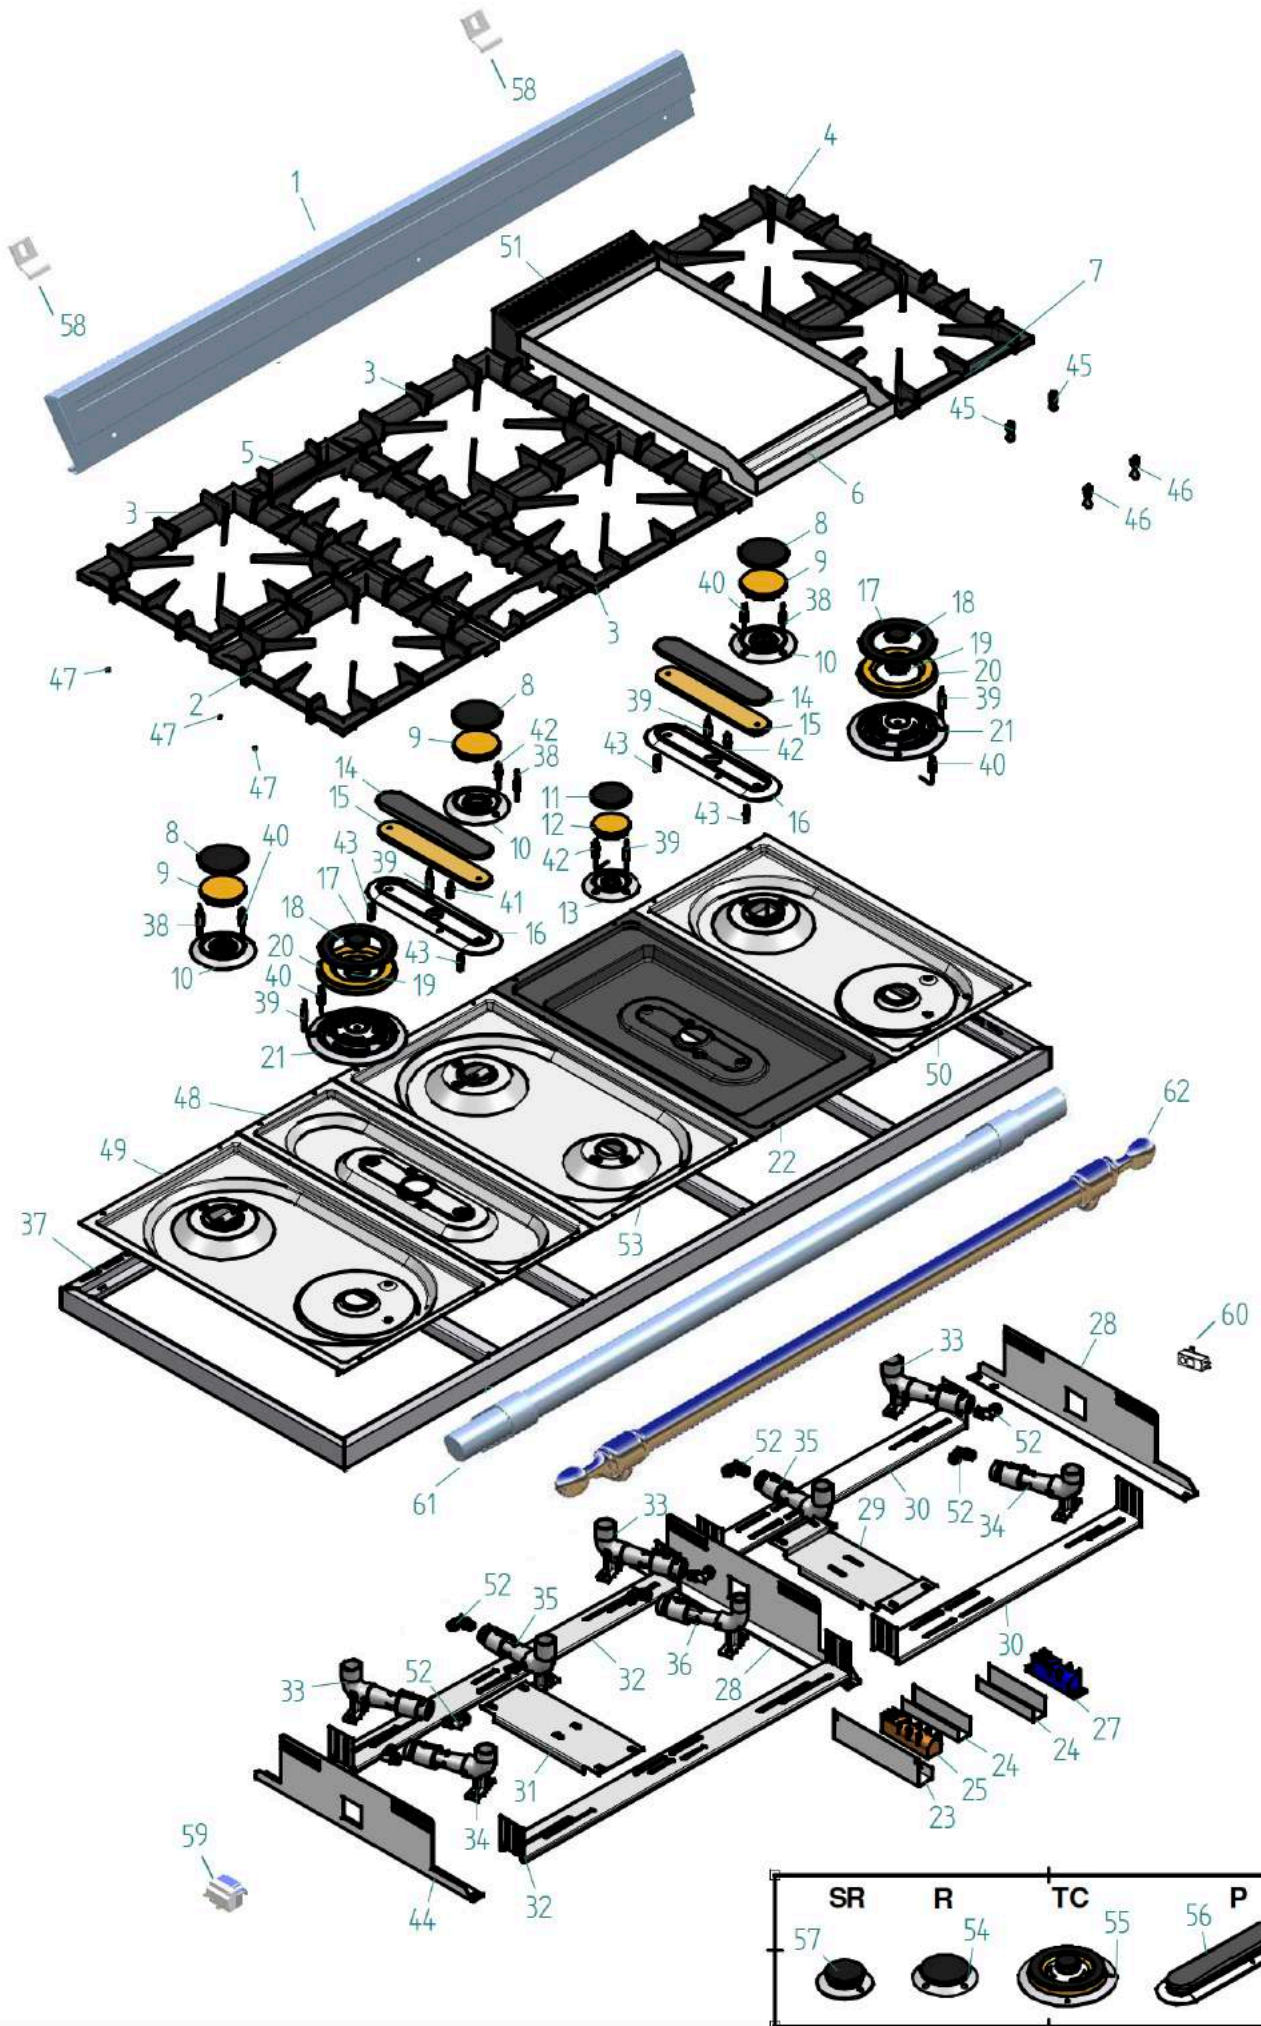

UPL150FMP - UPW150FMP - UPF150FMP - UPN150FMP

01/10/2018

TAV.5

TAV. -5-

<i>dis. codice</i>	<i>descrizione</i>	<i>description</i>
1 S/036/00/30	COPRISCH CUC APP 80/90 USA	BACK COVER UPRIGHT/COMBINED COOKER
2 A/404/05	MORSETTIERA FV 273/7 7 POLI + TERRA UL	TERMINAL BOARD FV 273/7
3 EA4365006000000	MOTOV TANG L=180 CLASSE H UL 120V	COOLING FAN UL
4 S/149/03	LISTELLO CENTR POST ANC MUFF P150B-PD120B	STRIP
5 S/212/00	PROLUNGA LAT POST CUC APP/COMB 90	SIDE BACK EXTENSION FOR 90CM. COOKE
6 S/036/15	COPRISCH CUC P150B-PD120B 60CM USA	60CM. BACK COVER FOR P150B USA
7 S/151/21	LISTELLO DIV FO M150 MUFF RIB SMAL	OVEN STRIP
8 S/024/50	CONV CUC 90 COMP/PROF MUFF RIB	AIR CONVEYER FOR 90CM COOKER UL
9 S/172/47	PARACALORE CUC 80/90 MULT MUF RIB	HEAT SHIELD FOR 80/90 ELECTRIC
10 S/172/15	PARACALORE CUC 60 E-M MUFF RIB	HEAT SHIELD FOR 60CM COOK ELECTR
11 S/128/76/01	LATERALE CUC PD120-P150 DX BIAN ANT	SIDE PANEL DX FOR PROFESS COOK OLD WH
11 S/128/76/54	LATERALE CUC PD120-P150 DX BLU NOT	SIDE PANEL DX FOR PROFESS COOK MIDN BLUE
11 S/128/76/08	LATERALE CUC PD120-P150 DX INOX	SIDE PANEL DX FOR PROFESS COOK ST ST SIDE
11 S/128/76/10	LATERALE CUC PD120-P150 DX MAT	PANEL DX FOR PROFESS COOK MATT SIDE
11 S/128/76/14	LATERALE CUC PD120-P150 DX NERO	PANEL DX FOR PROFESS COOK BLACK SIDE
11 S/128/76/52	LATERALE CUC PD120-P150 DX ROSSO B	PANEL DX FOR PROFESS COOK BURGUNDY SIDE
11 S/128/76/56	LATERALE CUC PD120-P150 DX VERDE SM	PANEL DX FOR PROFESS COOK EM GREEN
12 S/210/61/01	PROFILO CUCINA P150 DX BIANCO ANTIC	PROFILE DX FOR P150 OLD WHITE
12 S/210/61/54	PROFILO CUCINA P150 DX BLU NOTTE	PROFILE DX FOR P150 MIDNIGHT BLUE
12 S/210/61/08	PROFILO CUCINA P150 DX INOX	PROFILE DX FOR P150 ST.ST.
12 S/210/61/10	PROFILO CUCINA P150 DX MAT	PROFILE DX FOR P150 MATT
12 S/210/61/14	PROFILO CUCINA P150 DX NERO	PROFILE DX FOR P150 BLACK
12 S/210/61/52	PROFILO CUCINA P150 DX ROSSO BORGOG	PROFILE DX FOR P150 BURGUNDY
12 S/210/61/56	PROFILO CUCINA P150 DX VERDE SMERAL	PROFILE DX FOR P150 EMERALD GREEN
13 S/148/57	LISTELLO FERMACUC P150 POST INF	STRIP
14 S/012/24/10	CASSETTO CUC P150 MAT	DRAWER
15 S/128/77/01	LATERALE CUC PD120-P150 SX BIAN ANT	SIDE PANEL SX FOR PROFESS COOK OLD WH
15 S/128/77/54	LATERALE CUC PD120-P150 SX BLU NOTT	SIDE PANEL SX FOR PROFESS COOK MIDN BLUE
15 S/128/77/08	LATERALE CUC PD120-P150 SX INOX	SIDE PANEL SX FOR PROFESS COOK ST ST SIDE
15 S/128/77/10	LATERALE CUC PD120-P150 SX MAT	PANEL SX FOR PROFESS COOK MATT SIDE
15 S/128/77/14	LATERALE CUC PD120-P150 SX NERO	PANEL SX FOR PROFESS COOK BLACK SIDE
15 S/128/77/52	LATERALE CUC PD120-P150 SX ROSSO B	PANEL SX FOR PROFESS COOK BURGUNDY SIDE
15 S/128/77/56	LATERALE CUC PD120-P150 SX VERDE SM	PANEL SX FOR PROFESS COOK EM GREEN
16 A/422/13	PIEDINO REGISTRABILE H 100-160	ADJUSTABLE FOOT H 100-160
17 S/234/12	STAFFA PER PIEDINI PD90/P120/P150 DX-SX	FEET STIRRUP FOR P90-P120-P150
18 S/149/71	LISTELLO PORTAG CASS QUADRA DX	RIGHT STRIP
19 A/096/10	GUIDA INF/SUP DX CASS PC96 L=500	DROWER GUIDE
20 S/150/10/08	MANIGLIONE PO SCA/CASS P150 INOX	WARMER FOOD DOOR HANDLE FOR P150 /FOOD
21 S/196/17/01	PORTA SCALDAV/CASS T150 BIAN ANT	WARMER DOOR FOR T150 / OLD WH
21 S/196/17/54	PORTA SCALDAV/CASS T150 BLU	WARMER FOOD DOOR FOR T150 / BLUE
21 S/196/17/08	PORTA SCALDAV/CASS T150 INOX	FOOD WARMER DOOR FOR T150 / ST ST
21 S/196/17/10	PORTA SCALDAV/CASS T150 MAT	WARMER FOOD DOOR FOR T150 / MATT
21 S/196/17/14	PORTA SCALDAV/CASS T150 NERO	FOOD WARMER DOOR FOR T150 / OLD WH
21 S/196/17/52	PORTA SCALDAV/CASS T150 ROSSO	WARMER FOOD DOOR FOR T150 / BURGUND
21 S/196/17/56	PORTA SCALDAV/CASS T150 VERDE	WARMER FOOD DOOR FOR T150 / GREEN
22 S/022/22	CONTROPORTA SCALDAV/CASS P120 MAT	WARMER FOOD INSIDE DOOR FOR P120
23 S/149/95	LISTELLO FERMACUC P150 PL ANT INF	STRIP
25 A/096/11	GUIDA INF/SUP SX CASS PC96 L=500	DROWER GUIDE
26 S/149/72	LISTELLO PORTAG CASS QUADRA SX	LEFT STRIP
27 S/210/62/01	PROFILO CUCINA P150 SX BIANCO ANTIC	PROFILE SX FOR P150 OLD WHITE
27 S/210/62/54	PROFILO CUCINA P150 SX BLU NOTTE	PROFILE SX FOR P150 MIDNIGHT BLUE PROFILE
27 S/210/62/08	PROFILO CUCINA P150 SX INOX	SX FOR P150 ST.ST.
27 S/210/62/10	PROFILO CUCINA P150 SX MAT	PROFILE SX FOR P150 MATT
27 S/210/62/14	PROFILO CUCINA P150 SX NERO	PROFILE SX FOR P150 BLACK
27 S/210/62/52	PROFILO CUCINA P150 SX ROSSO BORGOG	PROFILE SX FOR P150 BURGUNDY
27 S/210/62/56	PROFILO CUCINA P150 SX VERDE SMERAL	PROFILE SX FOR P150 EMERALD GREEN
28 G/086/01	FRONTALE COMPL CASS P150 PLUS BI AN	P150 PLUS DRAWER FRONT / OLD WHITE
28 G/086/54	FRONTALE COMPL CASS P150 PLUS BLU	P150 PLUS DRAWER FRONT / BLUE
28 G/086/08	FRONTALE COMPL CASS P150 PLUS INOX	P150 PLUS DRAWER FRONT / ST ST
28 G/086/10	FRONTALE COMPL CASS P150 PLUS MAT	P150 PLUS DRAWER FRONT / MATT
28 G/086/14	FRONTALE COMPL CASS P150 PLUS NERO	P150 PLUS DRAWER FRONT / BLACK
28 G/086/52	FRONTALE COMPL CASS P150 PLUS ROSSO	P150 PLUS DRAWER FRONT / BURGUNDY
28 G/086/56	FRONTALE COMPL CASS P150 PLUS VERDE	P150 PLUS DRAWER FRONT / EM GREEN UPPER
29 S/212/23	PROLUNGA COPRISCHIENA P150B	BACK EXTENTION FOR 150CM. PRO
30 S/234/26	STAFFA PROL COPRISC P150-PD120B-V-F	CLAMP
31 S/225/00	SOSTEGNO POST INF CENTR P150-PD120	BRACKET
32 A/498/12	TUBO FLEX PROTEZIONE CAVI (3/4) UL	CONDUIT
33 A/452/06	RACCORDO TUBO FLEX 90° 3/4" UL/CSA	CONNECTOR