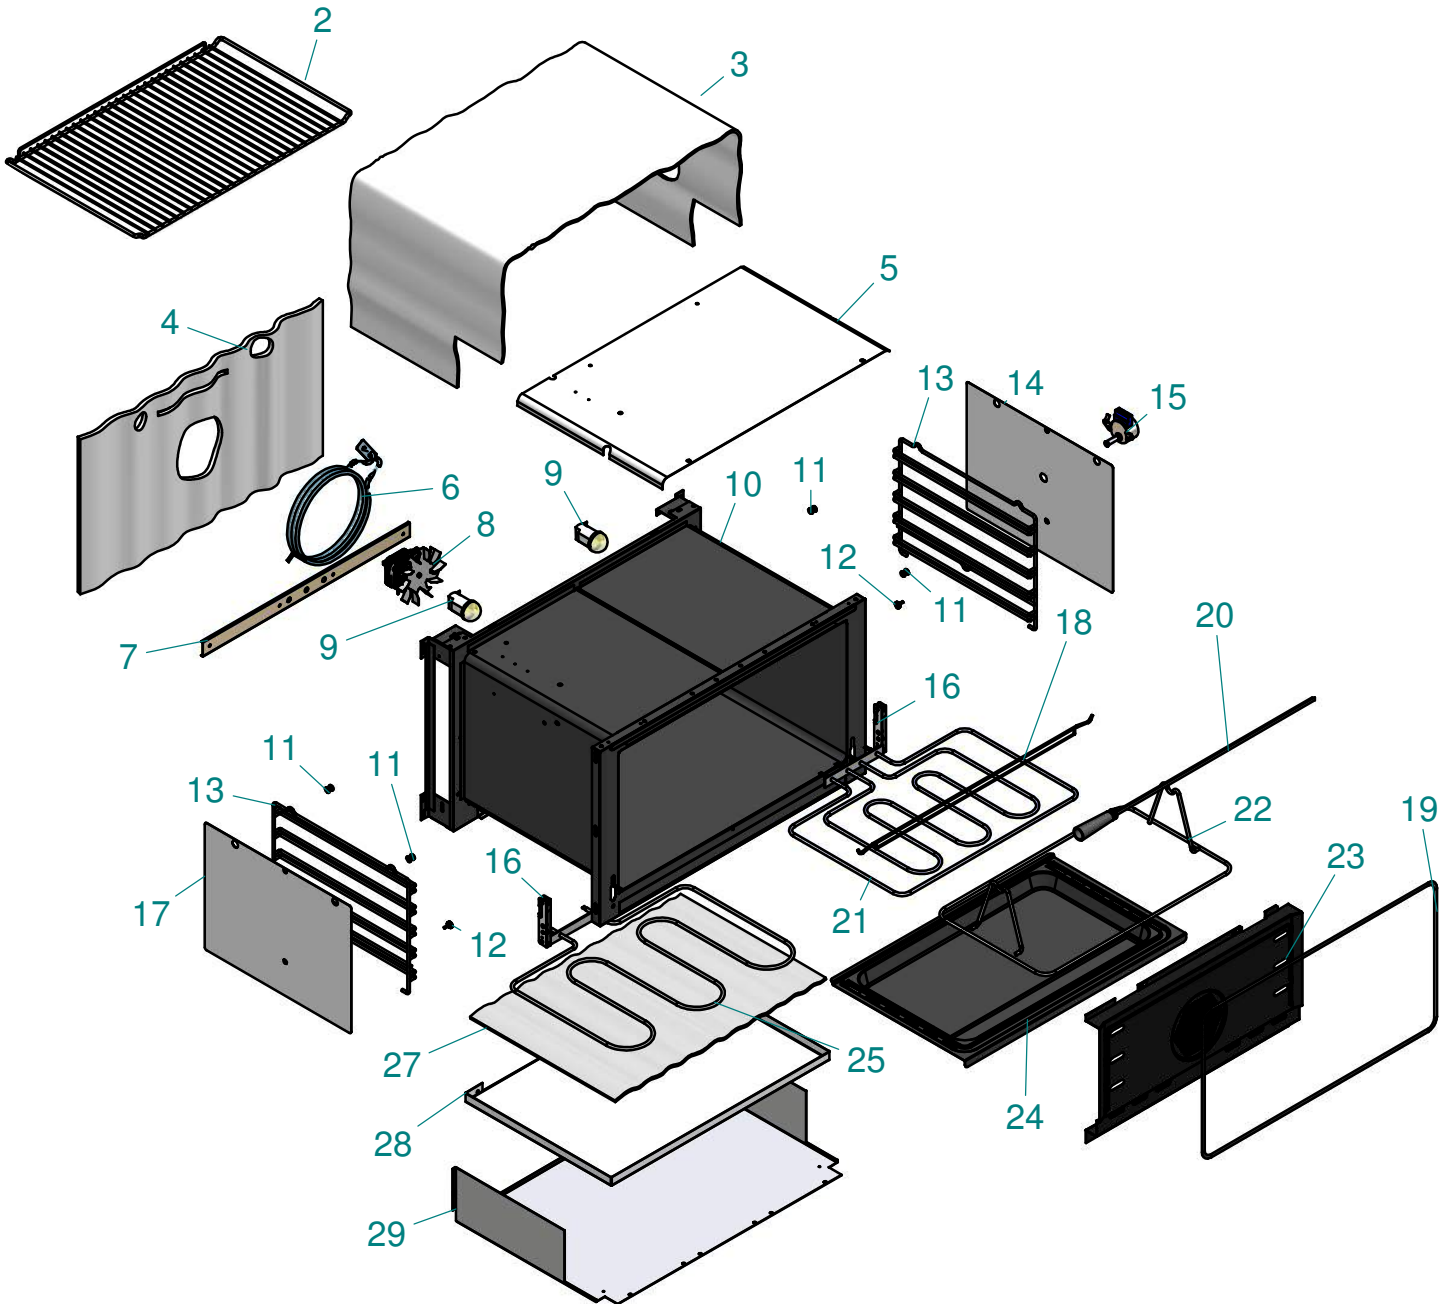

UPL150FMP - UPW150FMP - UPF150FMP - UPN150FMP

TAV. 2 PORTA DA 60 / 60cm DOOR

01/10/2018

TAV. -2-

<i>dis.</i>	<i>codice</i>	<i>descrizione</i>	<i>description</i>
1	S/120/10/08	PROFILO FERMAV PO 60 INOX USA	UPPER 60CM GLASS STOP
2	S/022/28/14	CONTROPORTA FO 600/800 LAT DX NERO	RIGHT INSIDE DOOR FOR 60/80 OVEN
3	A/445/23	PROFILO GUIDA TRIPLO VETRO PORTA	PROFILE
4	S/022/29/14	CONTROPORTA FO 600/800 LAT SX NERO	LEFT INSIDE DOOR FOR 60/80 OVEN
6	A/028/41	CERNIERA POR FO 90 2V+60 3V (FARINGOSI)	2 GL 90CM/3 GL 60CM OVEN DOOR HINGE
7	A/504/84/85	VETRO INTERNO PORTA 600 TR VETRO	INNER 60CM DOOR GLASS
8	A/504/84/84	VETRO INTERM PORTA 600 TR VETRO	MIDDLE 60CM DOOR GLASS
9	G/505/00/08	VETRO PO 600T 3V FASCE INOX	600T DOOR GLASS /ST ST
9	G/505/00/10	VETRO PO 600T 3V FASCE MAT	600T DOOR GLASS / MATT
10	A/116/33/08	MANIGLIONE D.25 I=540 L=566 INOX	HANDLE DIAM=25 I=540/ST ST
11	A/602/02	VITE ZIGR FERMAV/FERMAGR LAT FORNO	KNURLED SCREW FOR HOLDING GLASS /SI
12	A/116/26/08	MAN/CORRIM CROMO MAJEST D=22 I=420	CHROME HANDLE MAJESTIC D=22 I=420
12	A/116/26/16	MAN/CORRIM OTTONE MAJEST D=22 I=420	BRASS HANDLE MAJESTIC D=22 I=420 60CM
13	UG/505/12/08	VETRO PO 600L 3V INOX	OVEN DOOR GLASS/ST ST
14	UG/505/07/01	VETRO+PO P60N 3V BIANCO ANTICO	P60N DOOR GLASS TRIPLE GLASS/OLD WH
14	UG/505/07/54	VETRO+PO P60N 3V BLU NOTTE	P60N DOOR GLASS TRIPLE GLASS/BLUE
14	UG/505/07/08	VETRO+PO P60N 3V INOX	P60N DOOR GLASS TRIPLE GLASS/ST ST
14	UG/505/07/10	VETRO+PO P60N 3V MAT	P60N DOOR GLASS TRIPLE GLASS/MATT
14	UG/505/07/52	VETRO+PO P60N 3V ROSSO BORG	P60N DOOR GLASS TRIPLE GLASS/BURGUN
14	UG/505/07/56	VETRO+PO P60N 3V VERDE SMER	P60N DOOR GLASS TRIPLE GLASS/GREEN
15	UG/505/11/01	VETRO+PO 60 3V OBLO' BIAN ANT	60CM OVEN DOOR GLASS/ OLD WH
15	UG/505/11/08	VETRO+PO 60 3V OBLO' INOX	60CM OVEN DOOR GLASS/ST ST
15	UG/505/11/14	VETRO+PO 60 3V OBLO' NERO	60CM OVEN DOOR GLASS/ BLACK
16	UG/775/08	PORTA COMPL 3V PF60 FASCE INOX	TRIPLE GLASS PF60 DOOR / ST ST
16	UG/775/10	PORTA COMPL 3V PF60 FASCE MAT	TRIPLE GLASS PF60 DOOR / MATT
17	UG/777/01/08	PORTA COMPL 3V PN60 B ANT-CROMO	TRIPLE GLASS 60 CM DOOR / OLD W-CH
17	UG/777/01/16	PORTA COMPL 3V PN60 B ANT-OTT	TRIPLE GLASS 60 CM DOOR / OLD W-BR
17	UG/777/54/08	PORTA COMPL 3V PN60 BLU-CRO	TRIPLE GLASS 60 CM DOOR / BLUE-CH
17	UG/777/54/16	PORTA COMPL 3V PN60 BLU-OTT	TRIPLE GLASS 60 CM DOOR / BLUE-BR
17	UG/777/08/08	PORTA COMPL 3V PN60 INOX-CROMO	TRIPLE GLASS 60 CM DOOR / ST ST TRIPLE
17	UG/777/08/16	PORTA COMPL 3V PN60 INOX-OTT	GLASS 60 CM DOOR / ST ST-BR TRIPLE
17	UG/777/10/08	PORTA COMPL 3V PN60 MAT-CROMO	GLASS 60 CM DOOR / MATT-CH TRIPLE
17	UG/777/10/16	PORTA COMPL 3V PN60 MAT-OTT	GLASS 60 CM DOOR / MATT-BR TRIPLE
17	UG/777/41/08	PORTA COMPL 3V PN60 RAMATO-CRO	GLASS 60 CM DOOR / COP CO-CH TRIPLE
17	UG/777/41/16	PORTA COMPL 3V PN60 RAMATO-OTT	GLASS 60 CM DOOR / COP COL-B TRIPLE
17	UG/777/52/08	PORTA COMPL 3V PN60 ROSSO B-CRO	GLASS 60 CM DOOR / BURGUN-CH TRIPLE
17	UG/777/52/16	PORTA COMPL 3V PN60 ROSSO B-OTT	GLASS 60 CM DOOR / BURGUN-BR TRIPLE
17	UG/777/56/08	PORTA COMPL 3V PN60 VERDE S-CRO	GLASS 60 CM DOOR / GREEN-CH TRIPLE
17	UG/777/56/16	PORTA COMPL 3V PN60 VERDE S-OTT	GLASS 60 CM DOOR / GREEN-BR TRIPLE
18	UG/713/01	PORTA COMPL 3V PW60 OBLO' BI ANT	GLASS 60 CM DOOR / OLD WH TRIPLE
18	UG/713/00	PORTA COMPL 3V PW60 OBLO' BIANCO	GLASS 60 CM DOOR / WHITE TRIPLE GLASS
18	UG/713/08	PORTA COMPL 3V PW60 OBLO' INOX	60 CM DOOR / ST ST TRIPLE GLASS 60 CM
18	UG/713/14	PORTA COMPL 3V PW60 OBLO' NERO	DOOR / BLACK TRIPLE GLASS PL60 DOOR /
19	UG/776/08	PORTA COMPL 3V PL60 INOX	ST ST