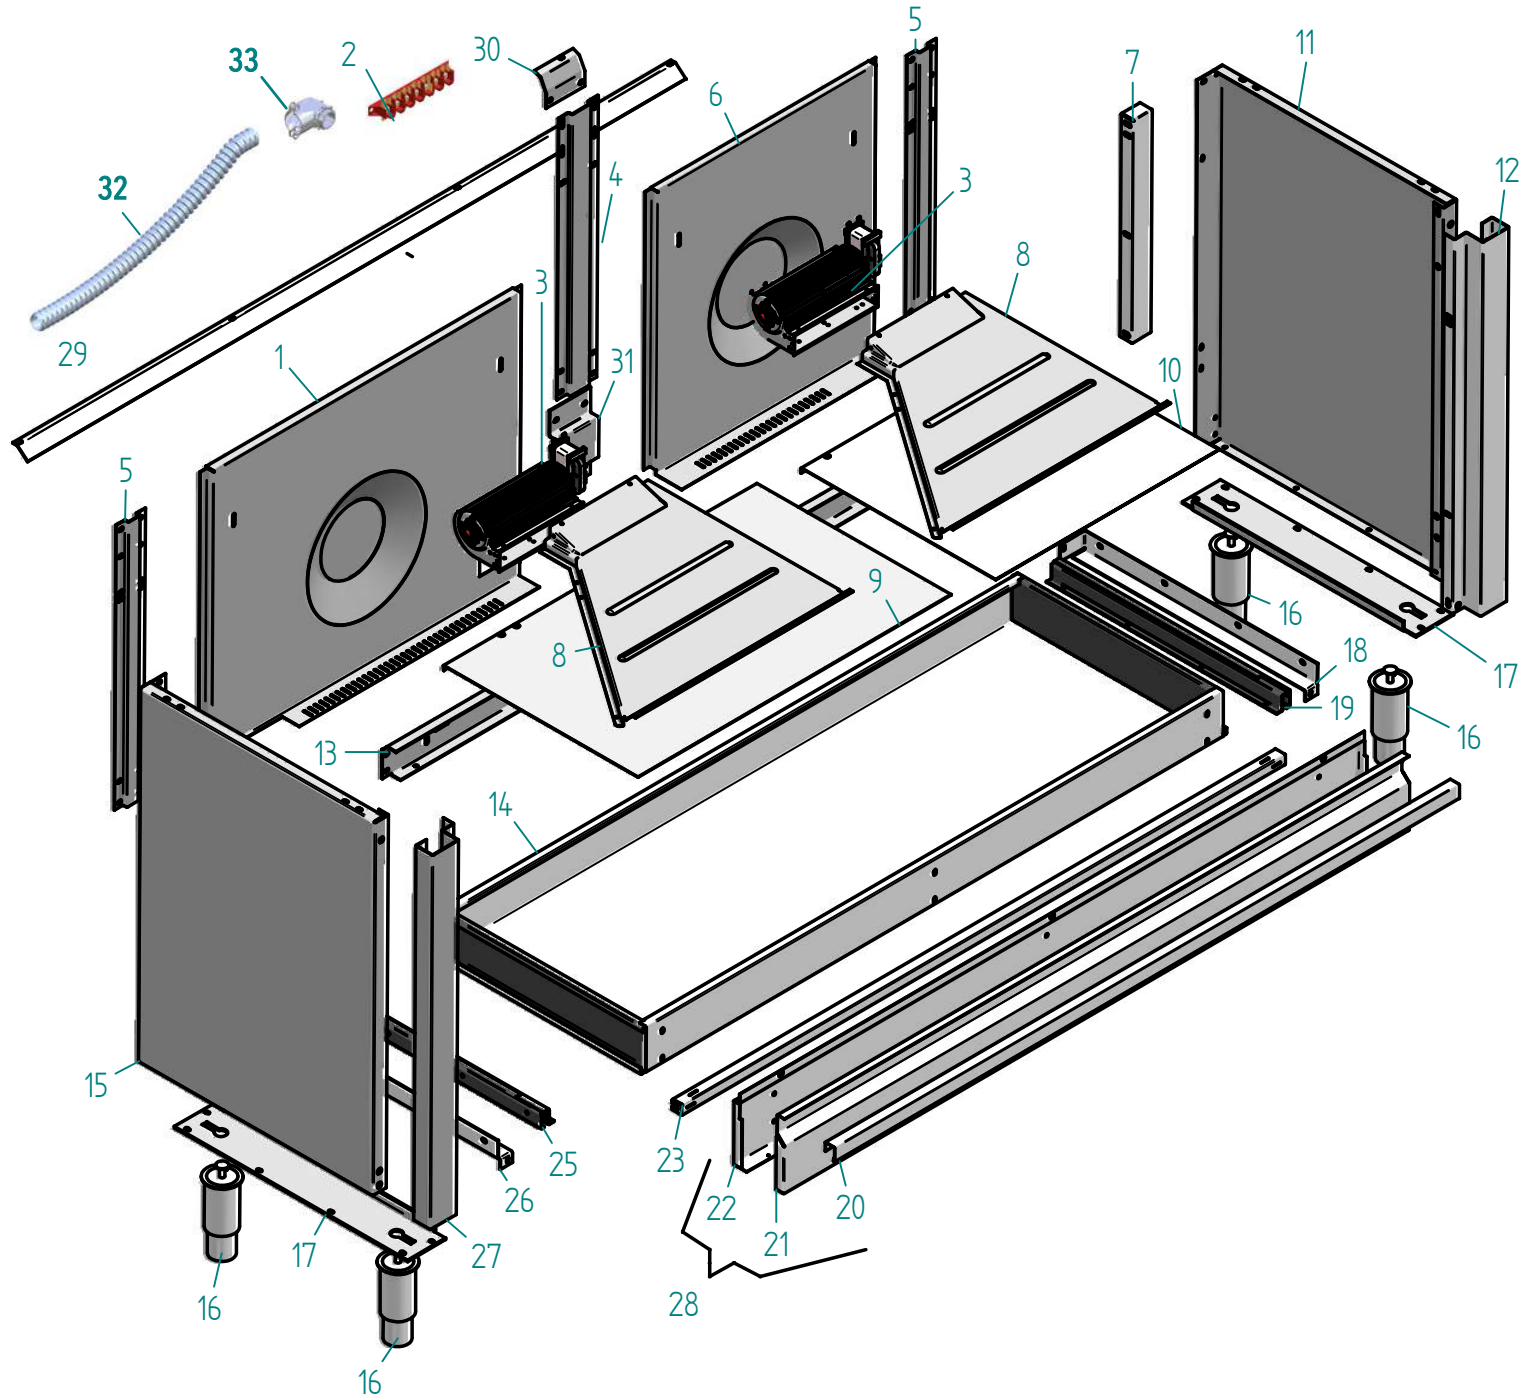

TAV. -4-

<i>dis.</i>	<i>codice</i>	<i>descrizione</i>	<i>description</i>
1	A/108/08	LANA DI VETRO MANTELLO 600 ALL	FIBERGLASS MANTLE 600
2	A/108/20	LANA DI VETRO SCHIENA FORNO 60 MULT	FIBERGLASS OVEN BACK 60 MULTIFUNCTI
3	A/436/02	PORTALAMPADA + LAMPADA 110V	LAMP HOLDER + LAMP
4	S/146/00	LECCARDA 60 NERO	ENAMELLED DRIPPING PAN 60
5	G/406/23	MOTOVENT RADIALE COMPLETO 120V 60Hz UL	COMPLETE FAN120V 60Hz UL
6	A/458/34	RESIST 2400W 230V CIRCOLARENIP VDE UL	CIRCULAR RESISTANCE W2400 V230
7	S/162/07/14	MUFFOLA 60 MULTIF CH NERO	60 CM OVEN MUFFLE
8	A/482/12	SUPPORTO GRIGLIA LAT. (FORNO)	GRILL SIDE SUPPORT (OVEN)
9	A/092/43	GRIGLIA LAT FORNO MUFF CHIUSA 5 COR	OVEN SIDE GRILL
10	S/118/28	FERMARES INF FO 60 MUFF CH	HEAT ELEMENT STOP
11	A/468/04	RULLINO+PORTARULL CERN TN (FARING)	RULLER
12	A/458/46	RESIST 1600W 230V GRILL 600NIP VDE UL	GRILL RESISTANCE W1600 V230
13	A/458/18	RESIST 900W 230V CIELO 600NIP VDE UL	TOP RESISTANCE W900 V230
14	A/094/69	GUARN MUFF MATR 09154/A 600 CHIUSA	GASKET FOR 600 OVEN
15	A/438/00	SUPPORTO RESIST SUP 600	RESISTANCE SUPPORT 600
16	S/038/00	COPRIVENTOLA 600 SMALTATO	FAN COVER 600 ENAMELLED
17	A/458/02	RESIST 1300W 230V SUOLA 600NIP VDE UL	BOTTOM RESISTANCE W1300 V230 FIBERGLASS
18	A/108/02	LANA DI VETRO FONDO 600 ALLUMINIO	BOTTOM 600
19	S/206/01	PORTARESISTENZA INF FO 60 MUFF CH	RESISTANCE HOLDER
20	S/228/04	SOTTOFONDO FORNO 60 MUFF CH	ELECTRIC OVEN BOTTOM
21	S/162/02/14	MUFFOLA 60 MULTIFUNZIONE NERO	60 CM OVEN MUFFLE
22	S/230/15	SOTTOFORNO 60 E/M FERITOIE NERO	OVEN BOTTOM 600 E/M
24	A/092/36	GRIGLIA FORNO 60	OVEN GRILL 60X60
25	A/602/03	VITE ZIGR FERMAGR LAT MUFF CHIUSA	KNURLED SCREW SIDE GRILLS STOPPING OVEN
26	S/149/00	LISTELLO DIV FORNO P120-MD100	STRIP
27	S/170/14	PANNELLO AUTOP SUP 600	TOP SELF-CLEANING PANEL 600
28	S/170/02	PANNELLO AUTOP LAT 900SX E 60 DX-SX	SIDE SELF-CLEANING PANEL 600/900 RI

UPL150FMP - UPW150FMP - UPF150FMP - UPN150FMP

01/10/2018

TAV.5