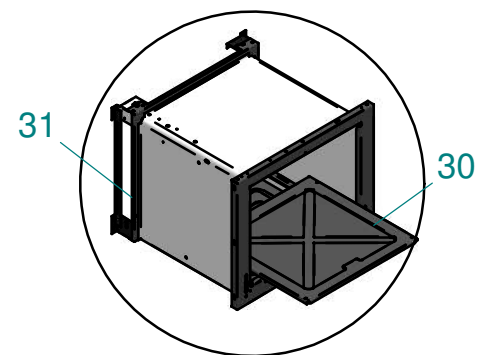

TAV. -3-

<i>dis.</i>	<i>codice</i>	<i>descrizione</i>	<i>description</i>
2	A/092/39	GRIGLIA FORNO 80/90 RINF. USA	OVEN GRILL 80/90X60 USA
3	A/108/12	LANA DI VETRO MANTELLO 900	FIBERGLASS MANTLE 900
4	A/108/26	LANA DI VETRO SCHIENA FORNO 90 MULT	FIBERGLASS OVEN BACK 90 MULTIFUNCTI
5	S/170/16	PANNELLO AUTOP SUP 900	TOP SELF-CLEANING PANEL 900
6	A/458/34	RESIST 2400W 230V CIRCOLARE	CIRCULAR RESISTANCE W2400 V230 HEAT
7	S/118/27	FERMARES INF FO 80/90 MUFF CH	ELEMENT STOP
8	G/406/23	MOTOVENT RADIALE COMPLETO 120V 60Hz UL	COMPLETE FAN UL
9	A/436/02	LAMPADA FORNO 110V	OVEN LIGHT 110V
10	S/162/17/14	MUFFOLA 80/90 MULTIF CH NERO	MULTIFUNCTION MUFFLE
11	A/482/12	SUPPORTO GRIGLIA LAT. (FORNO)	GRILL SIDE SUPPORT (OVEN)
12	A/602/03	VITE ZIGR FERMAGR LAT MUFF CHIUSA	KNURLED SCREW SIDE GRILLS STOPPING
13	A/092/43	GRIGLIA LAT FORNO MUFF CHIUSA 5 COR	OVEN SIDE GRILL
14	S/170/04	PANNELLO AUTOP LAT 900 DX (FORO GIRARROSTO)	SIDE SELF-CLEANING PANEL 900
15	A/406/03/02	MOTORID GIRARR 60HZ UL	SPIT GEARED MOTOR 60 HZ UL
16	A/468/04	RULLINO+PORTARULL CERN TN (FARING)	RULLER
17	S/170/02	PANNELLO AUTOP LAT 900SX E 60 DX-SX	SIDE SELF-CLEANING PANEL 600/900 RI
18	A/438/02	SUPPORTO RESIST SUP 900	RESISTANCE SUPPORT 900
19	A/094/70	GUARN MUFF MATR 09154/A 900 CHIUSA	900 OVEN GASKET
20	A/480/02	SPIEDO FORNO 8/900 TRASV L=565MM	TRANSVERSE SPIT 800/900
21	A/458/38	RESIST 3100W 230V CIE+GRILL 900	TOP/GRILL RESISTANCE W900/2200 V230
22	A/482/10	SUPP GIRAR DIS 167 FORNO/CUCINA 90	SPIT SUPPORT 90X60
23	S/038/01	COPRIVENTOLA 800/900 SMALTATO	FAN COVER 800/900 ENAMELLED
24	S/146/04	LECCARDA 80/90 NERO	ENAMELLED DRIPPING PAN 80/90 BOTTOM
25	A/458/72	RESIST 1500W 230V SUOLA 900	RESISTANCE W1500 V230 FIBERGLASS
27	A/108/04	LANA DI VETRO FONDO 800/900/948	BOTTOM 800/900/948 RESISTANCE
28	S/206/11	PORTARESISTENZA INF 80/90 MUFF CH	HOLDER
29	S/228/03	SOTTOFONDO FORNO 80/90 MUFF CH SOTTOFORNO	ELECTRIC OVEN BOTTOM
30	S/230/03	80/90 E/M NO FERITOIE	OVEN BOTTOM 80/90 E/M
31	S/162/12/14	MUFFOLA 80/90 MULTIFUNZIONE NERO	MULTIFUNCTION MUFFLE