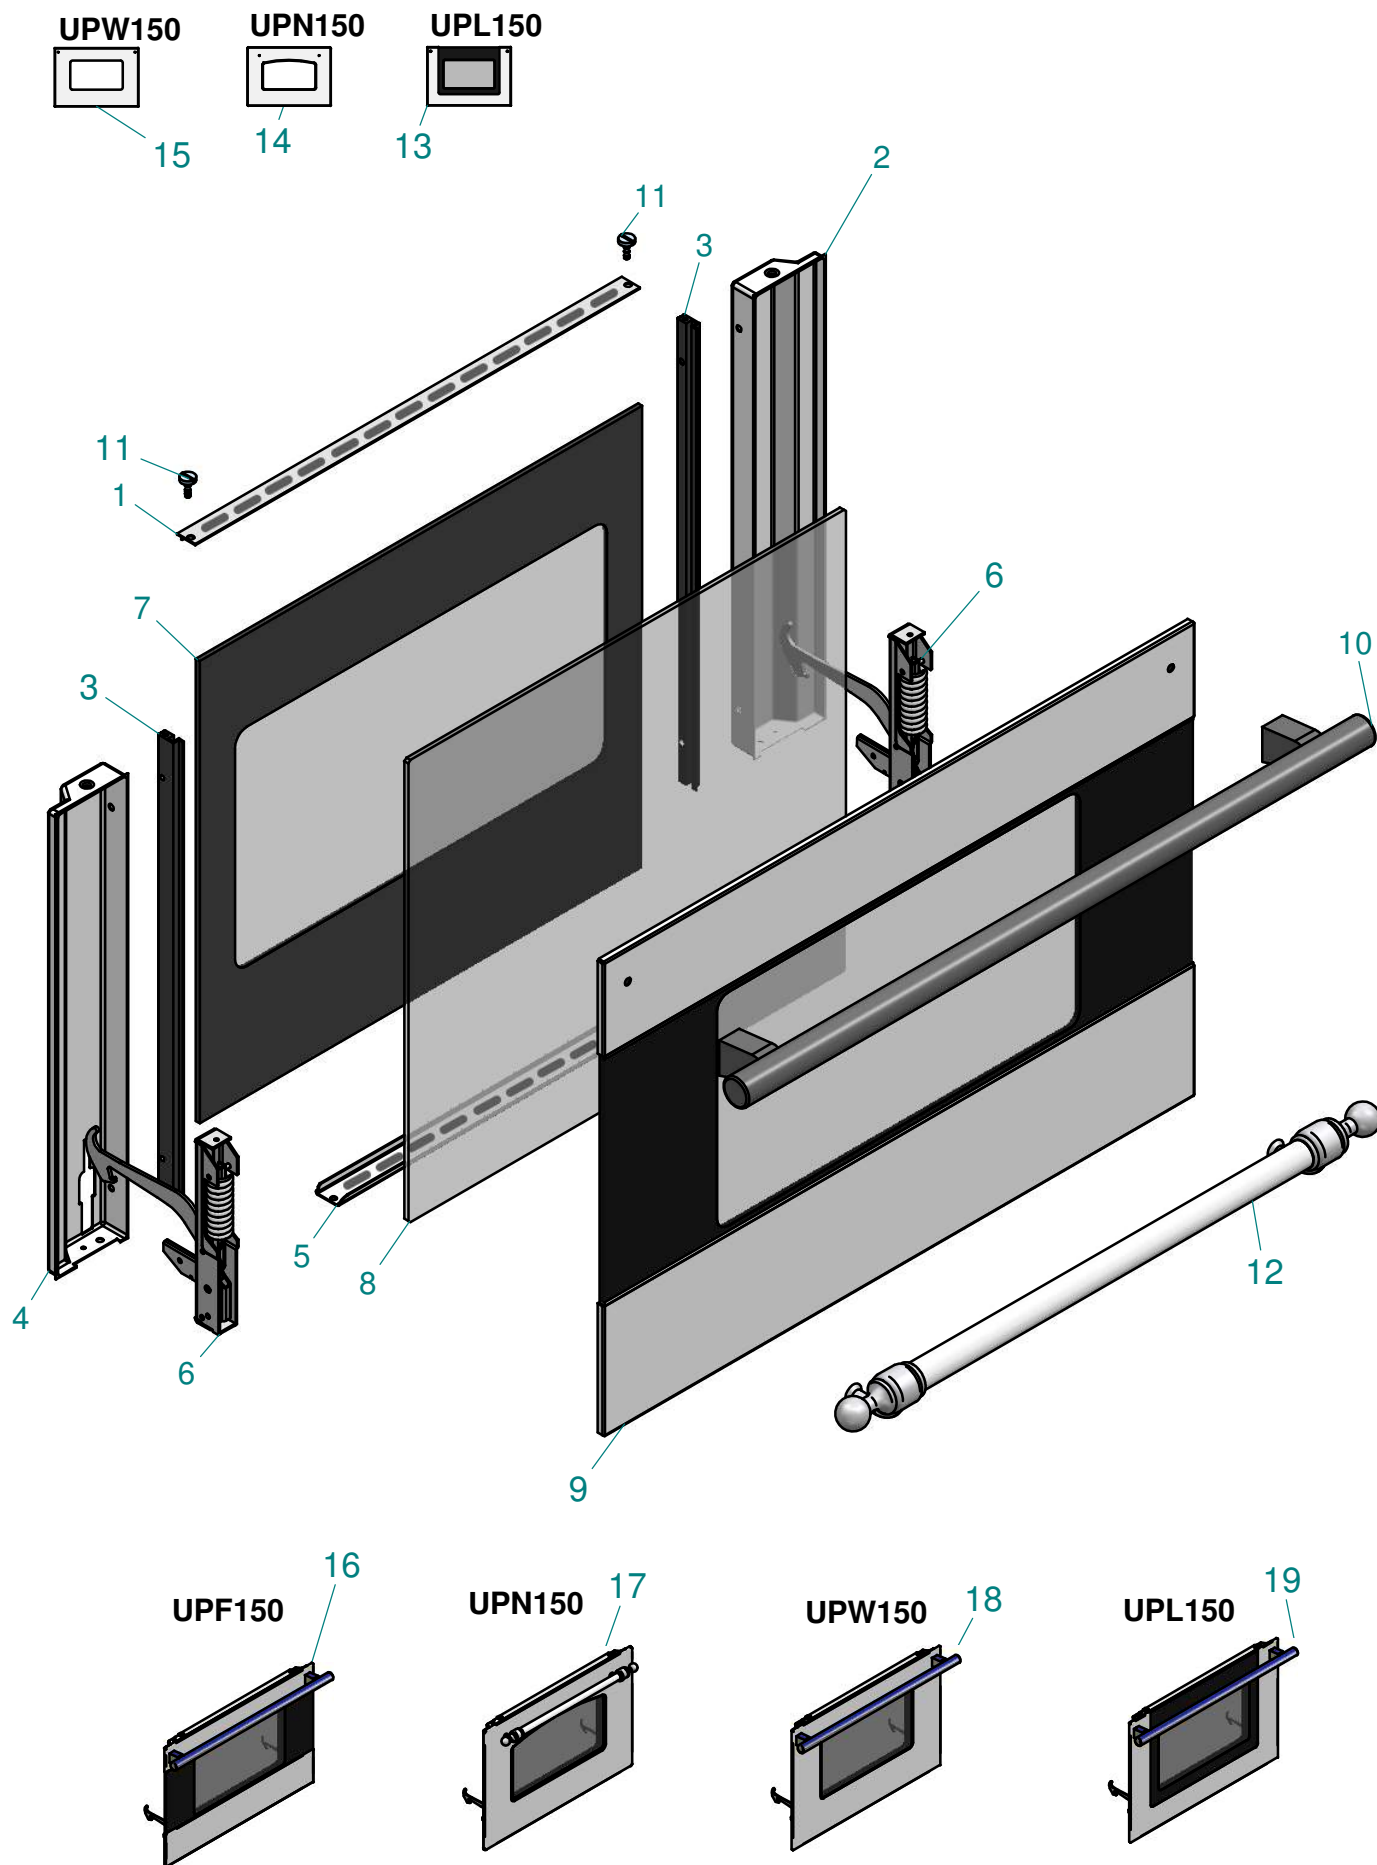

UPL150FMP - UPW150FMP - UPF150FMP - UPN150FMP

TAV. 2 PORTA DA 60 / 60cm DOOR

01/10/2018

TAV. -2-

<i>dis.</i>	<i>codice</i>	<i>descrizione</i>	<i>description</i>
1	S/120/10/08	PROFILO FERMAV PO 60 INOX USA	UPPER 60CM GLASS STOP
2	S/022/28/14	CONTROPORTA FO 600/800 LAT DX NERO	RIGHT INSIDE DOOR FOR 60/80 OVEN
3	A/445/23	PROFILO GUIDA TRIPLO VETRO PORTA	PROFILE
4	S/022/29/14	CONTROPORTA FO 600/800 LAT SX NERO	LEFT INSIDE DOOR FOR 60/80 OVEN
6	A/028/41	CERNIERA POR FO 90 2V+60 3V (FARINGOSI)	2 GL 90CM/3 GL 60CM OVEN DOOR HINGE
7	A/504/84/85	VETRO INTERNO PORTA 600 TR VETRO	INNER 60CM DOOR GLASS
8	A/504/84/84	VETRO INTERM PORTA 600 TR VETRO	MIDDLE 60CM DOOR GLASS
9	G/505/00/08	VETRO PO 600T 3V FASCE INOX	600T DOOR GLASS /ST ST
9	G/505/00/10	VETRO PO 600T 3V FASCE MAT	600T DOOR GLASS / MATT
10	A/116/33/08	MANIGLIONE D.25 I=540 L=566 INOX	HANDLE DIAM=25 I=540/ST ST
11	A/602/02	VITE ZIGR FERMAV/FERMAGR LAT FORNO	KNURLED SCREW FOR HOLDING GLASS /SI
12	A/116/26/08	MAN/CORRIM CROMO MAJEST D=22 I=420	CHROME HANDLE MAJESTIC D=22 I=420
12	A/116/26/16	MAN/CORRIM OTTONE MAJEST D=22 I=420	BRASS HANDLE MAJESTIC D=22 I=420 60CM
13	UG/505/12/08	VETRO PO 600L 3V INOX	OVEN DOOR GLASS/ST ST
14	UG/505/07/01	VETRO+PO P60N 3V BIANCO ANTICO	P60N DOOR GLASS TRIPLE GLASS/OLD WH
14	UG/505/07/54	VETRO+PO P60N 3V BLU NOTTE	P60N DOOR GLASS TRIPLE GLASS/BLUE
14	UG/505/07/08	VETRO+PO P60N 3V INOX	P60N DOOR GLASS TRIPLE GLASS/ST ST
14	UG/505/07/10	VETRO+PO P60N 3V MAT	P60N DOOR GLASS TRIPLE GLASS/MATT
14	UG/505/07/52	VETRO+PO P60N 3V ROSSO BORG	P60N DOOR GLASS TRIPLE GLASS/BURGUN
14	UG/505/07/56	VETRO+PO P60N 3V VERDE SMER	P60N DOOR GLASS TRIPLE GLASS/GREEN
15	UG/505/11/01	VETRO+PO 60 3V OBLO' BIAN ANT	60CM OVEN DOOR GLASS/ OLD WH
15	UG/505/11/08	VETRO+PO 60 3V OBLO' INOX	60CM OVEN DOOR GLASS/ST ST
15	UG/505/11/14	VETRO+PO 60 3V OBLO' NERO	60CM OVEN DOOR GLASS/ BLACK
16	UG/775/08	PORTA COMPL 3V PF60 FASCE INOX	TRIPLE GLASS PF60 DOOR / ST ST
16	UG/775/10	PORTA COMPL 3V PF60 FASCE MAT	TRIPLE GLASS PF60 DOOR / MATT
17	UG/777/01/08	PORTA COMPL 3V PN60 B ANT-CROMO	TRIPLE GLASS 60 CM DOOR / OLD W-CH
17	UG/777/01/16	PORTA COMPL 3V PN60 B ANT-OTT	TRIPLE GLASS 60 CM DOOR / OLD W-BR
17	UG/777/54/08	PORTA COMPL 3V PN60 BLU-CRO	TRIPLE GLASS 60 CM DOOR / BLUE-CH
17	UG/777/54/16	PORTA COMPL 3V PN60 BLU-OTT	TRIPLE GLASS 60 CM DOOR / BLUE-BR
17	UG/777/08/08	PORTA COMPL 3V PN60 INOX-CROMO	TRIPLE GLASS 60 CM DOOR / ST ST TRIPLE
17	UG/777/08/16	PORTA COMPL 3V PN60 INOX-OTT	GLASS 60 CM DOOR / ST ST-BR TRIPLE
17	UG/777/10/08	PORTA COMPL 3V PN60 MAT-CROMO	GLASS 60 CM DOOR / MATT-CH TRIPLE
17	UG/777/10/16	PORTA COMPL 3V PN60 MAT-OTT	GLASS 60 CM DOOR / MATT-BR TRIPLE
17	UG/777/41/08	PORTA COMPL 3V PN60 RAMATO-CRO	GLASS 60 CM DOOR / COP CO-CH TRIPLE
17	UG/777/41/16	PORTA COMPL 3V PN60 RAMATO-OTT	GLASS 60 CM DOOR / COP COL-B TRIPLE
17	UG/777/52/08	PORTA COMPL 3V PN60 ROSSO B-CRO	GLASS 60 CM DOOR / BURGUN-CH TRIPLE
17	UG/777/52/16	PORTA COMPL 3V PN60 ROSSO B-OTT	GLASS 60 CM DOOR / BURGUN-BR TRIPLE
17	UG/777/56/08	PORTA COMPL 3V PN60 VERDE S-CRO	GLASS 60 CM DOOR / GREEN-CH TRIPLE
17	UG/777/56/16	PORTA COMPL 3V PN60 VERDE S-OTT	GLASS 60 CM DOOR / GREEN-BR TRIPLE
18	UG/713/01	PORTA COMPL 3V PW60 OBLO' BI ANT	GLASS 60 CM DOOR / OLD WH TRIPLE
18	UG/713/00	PORTA COMPL 3V PW60 OBLO' BIANCO	GLASS 60 CM DOOR / WHITE TRIPLE GLASS
18	UG/713/08	PORTA COMPL 3V PW60 OBLO' INOX	60 CM DOOR / ST ST TRIPLE GLASS 60 CM
18	UG/713/14	PORTA COMPL 3V PW60 OBLO' NERO	DOOR / BLACK TRIPLE GLASS PL60 DOOR /
19	UG/776/08	PORTA COMPL 3V PL60 INOX	ST ST