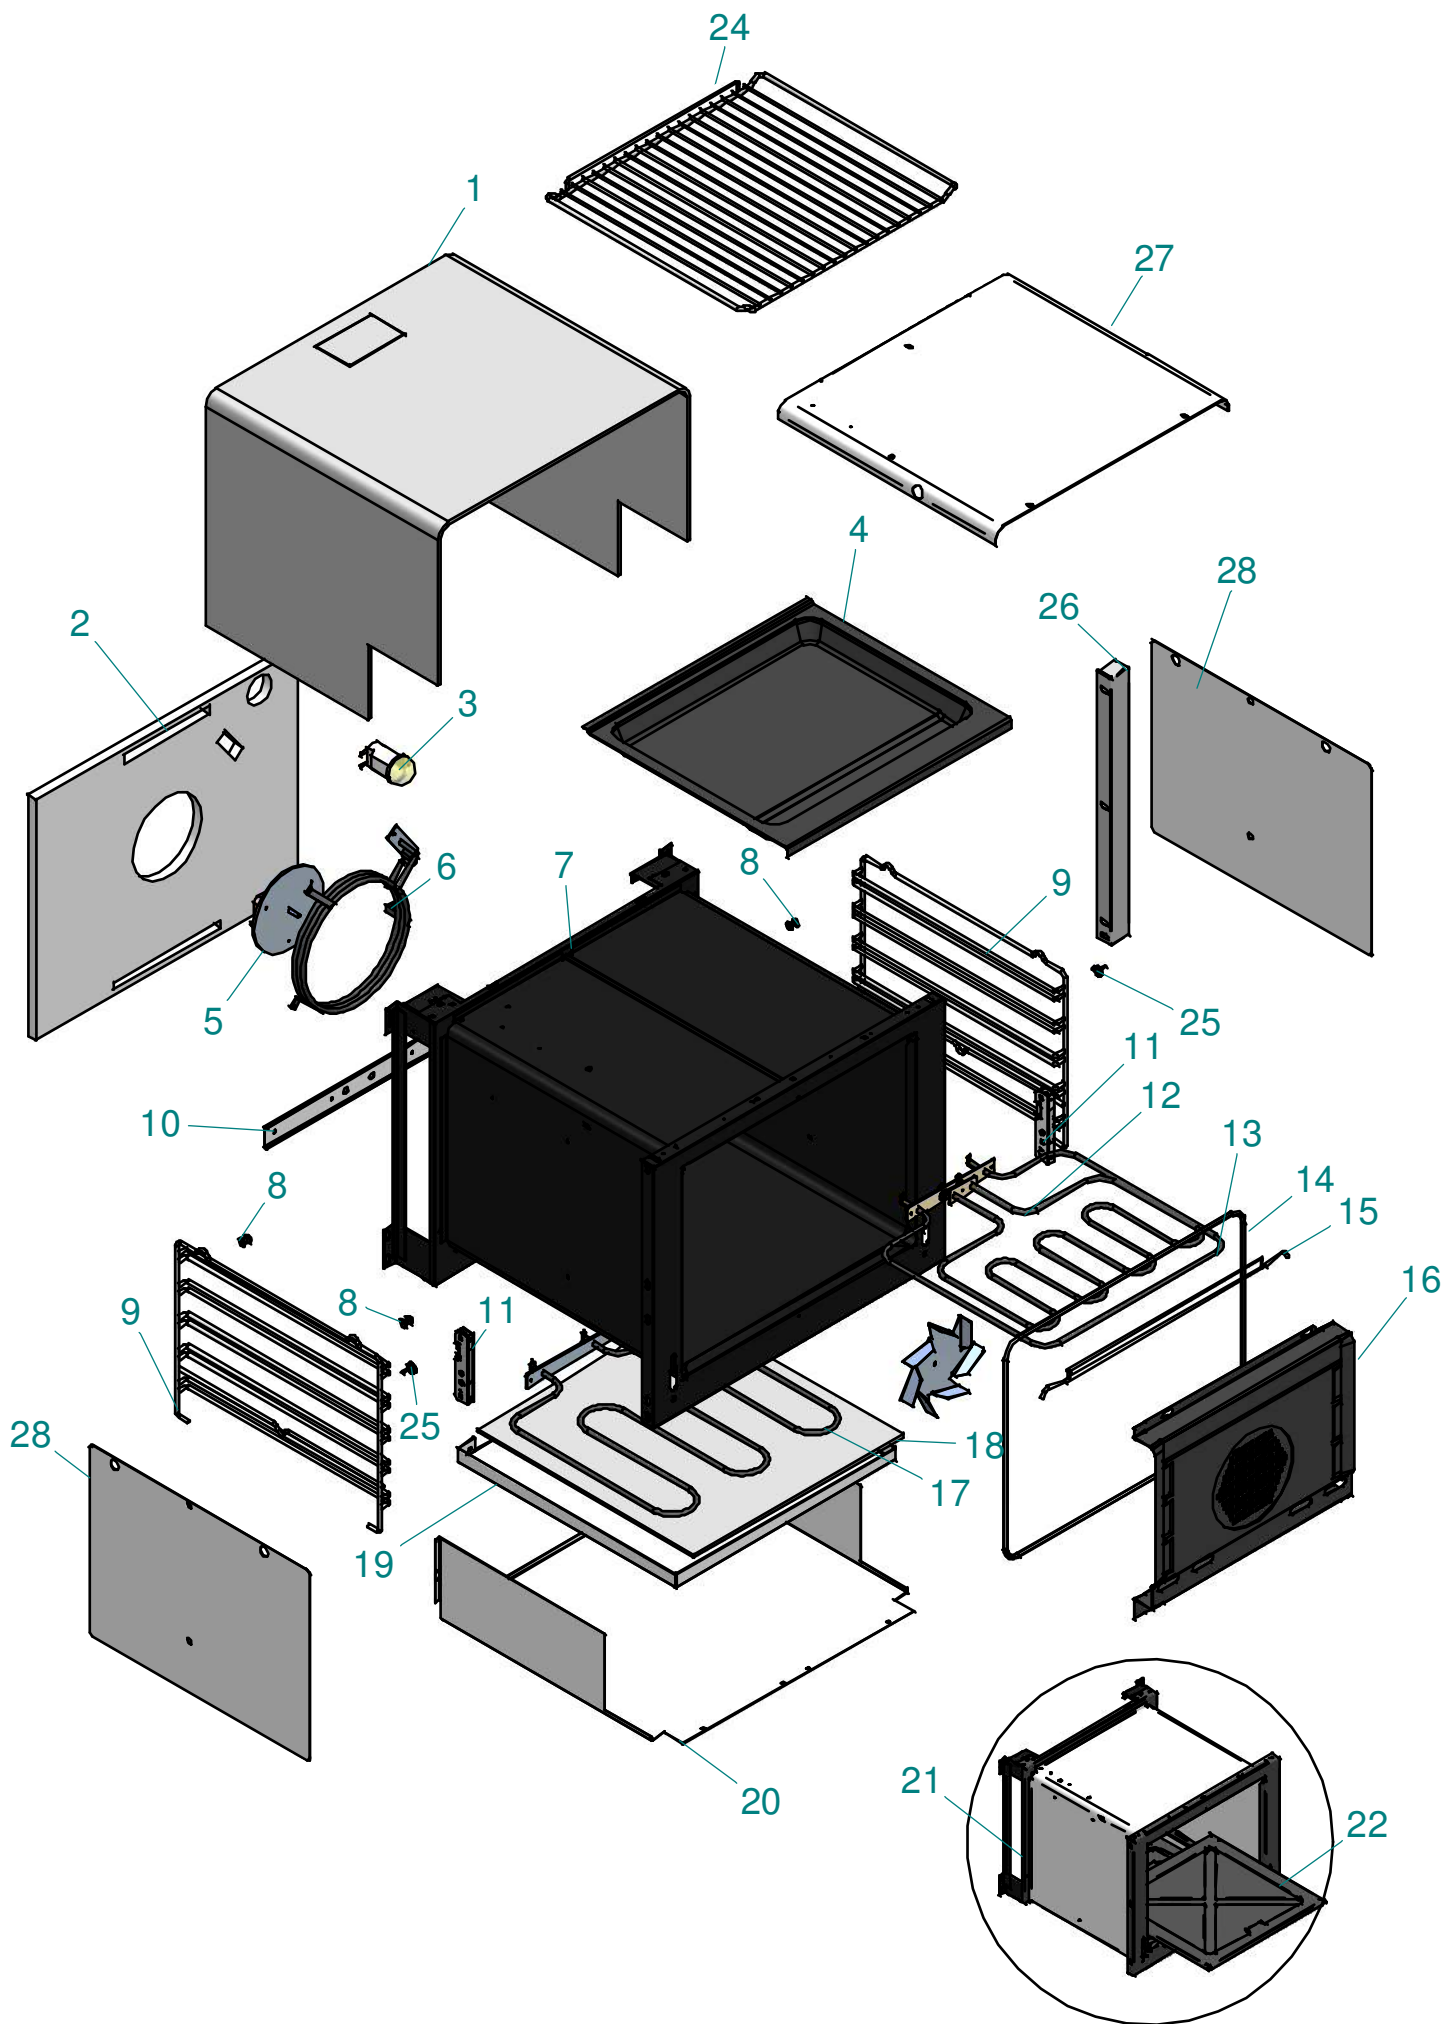

TAV. -4-

<i>dis.</i>	<i>codice</i>	<i>descrizione</i>	<i>description</i>
1	A/108/08	LANA DI VETRO MANTELLO 600 ALL	FIBERGLASS MANTLE 600
2	A/108/20	LANA DI VETRO SCHIENA FORNO 60 MULT	FIBERGLASS OVEN BACK 60 MULTIFUNCTI
3	A/436/02	PORTALAMPADA + LAMPADA 110V	LAMP HOLDER + LAMP
4	S/146/00	LECCARDA 60 NERO	ENAMELLED DRIPPING PAN 60
5	G/406/23	MOTOVENT RADIALE COMPLETO 120V 60Hz UL	COMPLETE FAN120V 60Hz UL
6	A/458/34	RESIST 2400W 230V CIRCOLARENIP VDE UL	CIRCULAR RESISTANCE W2400 V230
7	S/162/07/14	MUFFOLA 60 MULTIF CH NERO	60 CM OVEN MUFFLE
8	A/482/12	SUPPORTO GRIGLIA LAT. (FORNO)	GRILL SIDE SUPPORT (OVEN)
9	A/092/43	GRIGLIA LAT FORNO MUFF CHIUSA 5 COR	OVEN SIDE GRILL
10	S/118/28	FERMARES INF FO 60 MUFF CH	HEAT ELEMENT STOP
11	A/468/04	RULLINO+PORTARULL CERN TN (FARING)	RULLER
12	A/458/46	RESIST 1600W 230V GRILL 600NIP VDE UL	GRILL RESISTANCE W1600 V230
13	A/458/18	RESIST 900W 230V CIELO 600NIP VDE UL	TOP RESISTANCE W900 V230
14	A/094/69	GUARN MUFF MATR 09154/A 600 CHIUSA	GASKET FOR 600 OVEN
15	A/438/00	SUPPORTO RESIST SUP 600	RESISTANCE SUPPORT 600
16	S/038/00	COPRIVENTOLA 600 SMALTATO	FAN COVER 600 ENAMELLED
17	A/458/02	RESIST 1300W 230V SUOLA 600NIP VDE UL	BOTTOM RESISTANCE W1300 V230 FIBERGLASS
18	A/108/02	LANA DI VETRO FONDO 600 ALLUMINIO	BOTTOM 600
19	S/206/01	PORTARESISTENZA INF FO 60 MUFF CH	RESISTANCE HOLDER
20	S/228/04	SOTTOFONDO FORNO 60 MUFF CH	ELECTRIC OVEN BOTTOM
21	S/162/02/14	MUFFOLA 60 MULTIFUNZIONE NERO	60 CM OVEN MUFFLE
22	S/230/15	SOTTOFORNO 60 E/M FERITOIE NERO	OVEN BOTTOM 600 E/M
24	A/092/36	GRIGLIA FORNO 60	OVEN GRILL 60X60
25	A/602/03	VITE ZIGR FERMAGR LAT MUFF CHIUSA	KNURLED SCREW SIDE GRILLS STOPPING OVEN
26	S/149/00	LISTELLO DIV FORNO P120-MD100	STRIP
27	S/170/14	PANNELLO AUTOP SUP 600	TOP SELF-CLEANING PANEL 600
28	S/170/02	PANNELLO AUTOP LAT 900SX E 60 DX-SX	SIDE SELF-CLEANING PANEL 600/900 RI