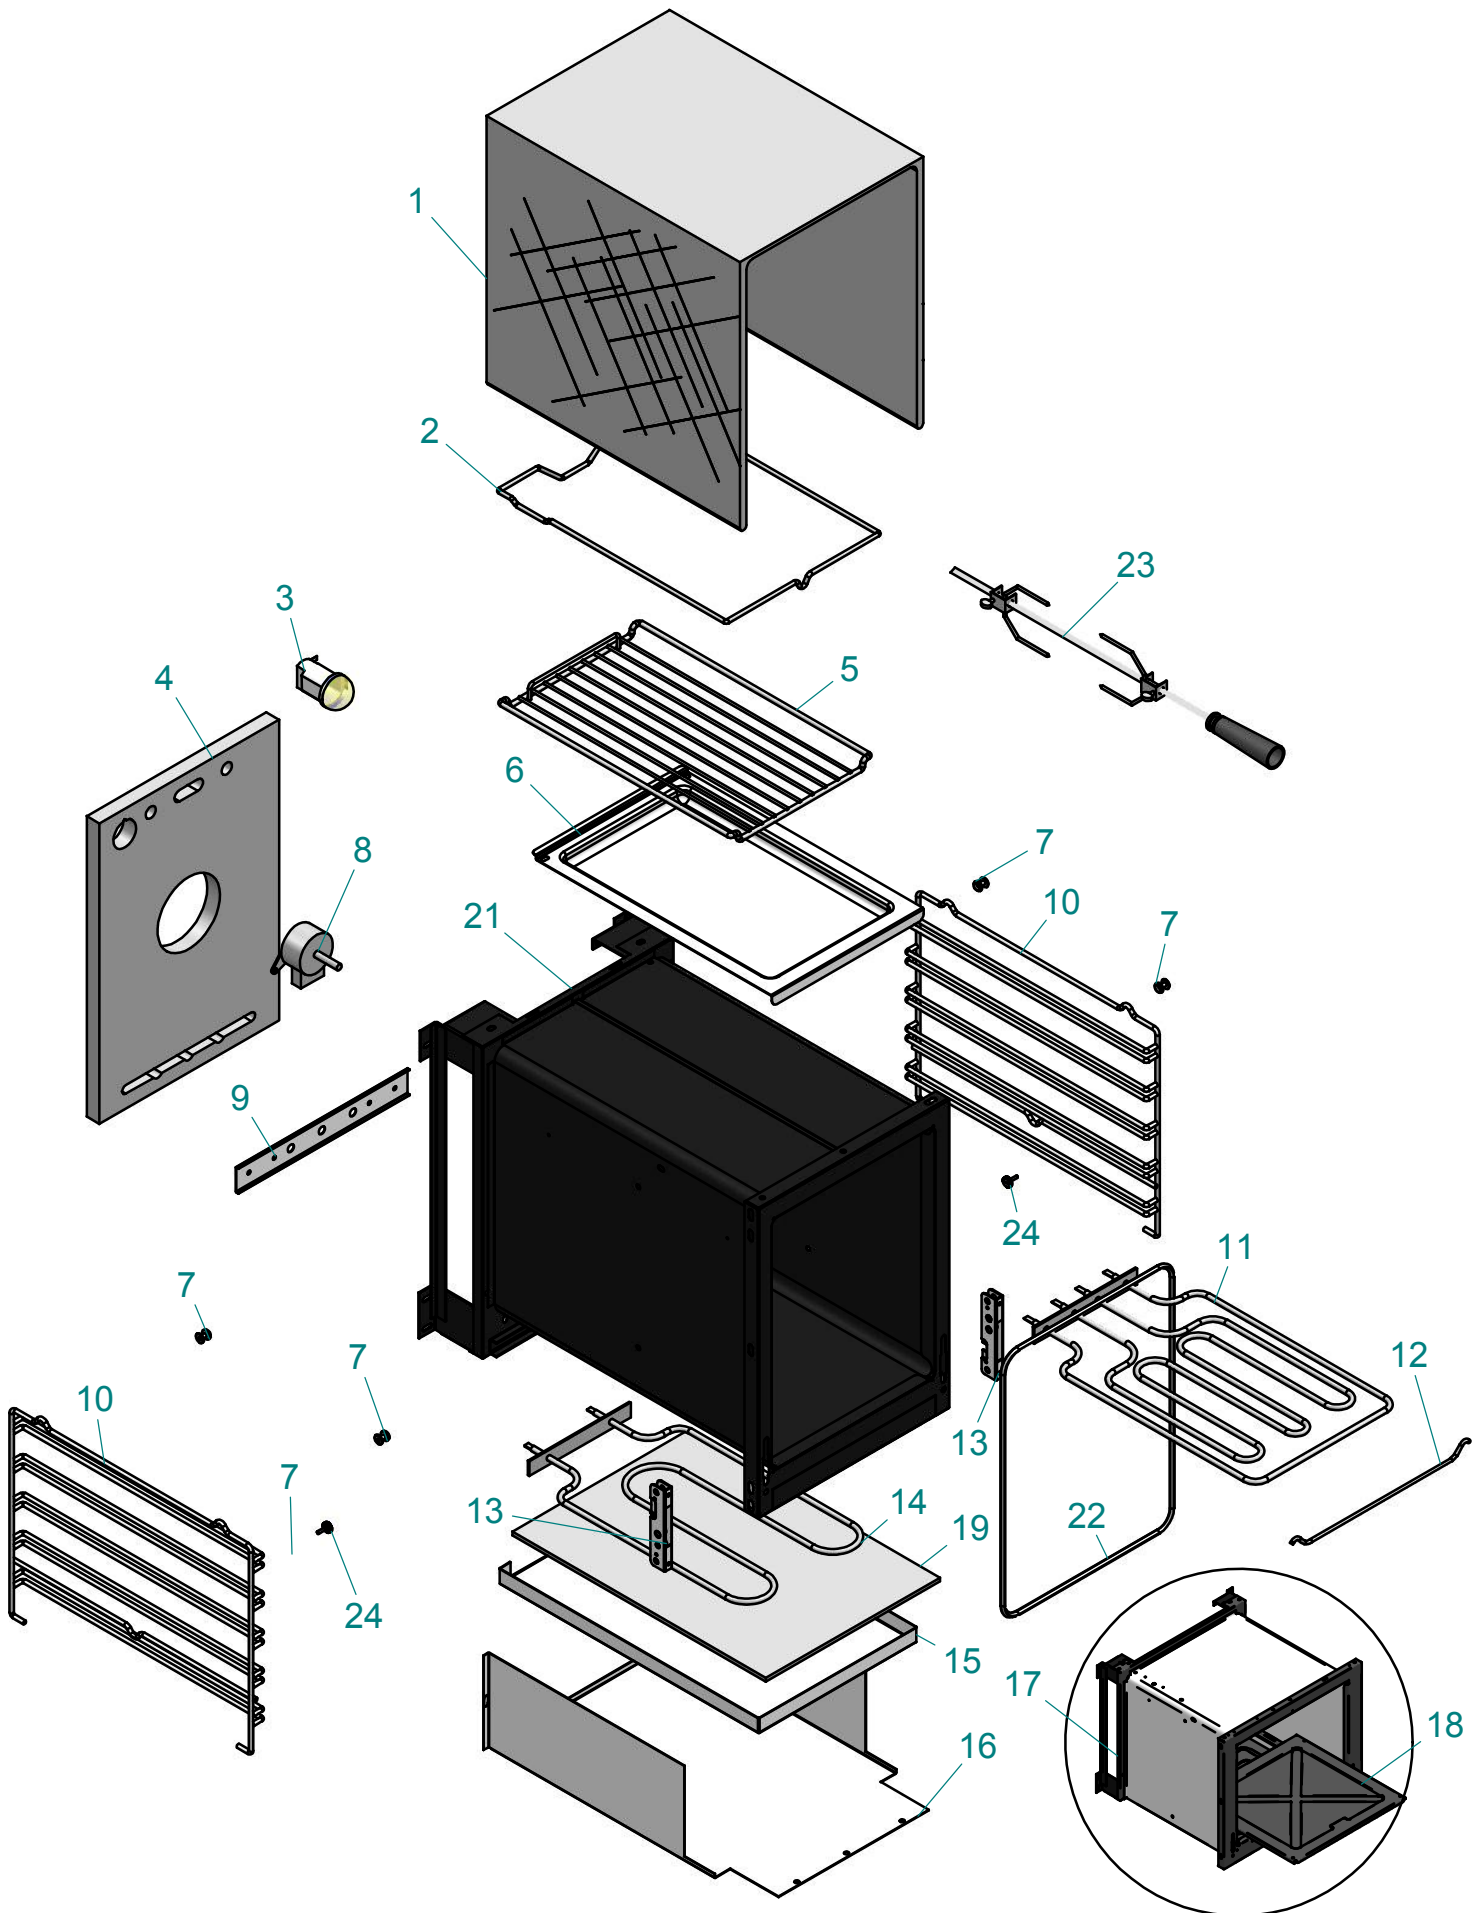

TAV. -4-

<i>dis.</i>	<i>codice</i>	<i>descrizione</i>	<i>description</i>
1	A/108/07	LANA DI VETRO MANTELLO MINIFORNO ALL	FIBERGLASS MANTLE 30 (D900/PD90)
2	A/482/31	SUPP GIRAR MINIFORNO (5 CORSIE)	SPIT SUPPORT FOR D900/PD90 SMALL OV
3	A/436/02	PORTALAMPADA + LAMPADA 110V	LAMP HOLDER + LAMP
4	A/108/15	LANA DI VETRO SCHIENA MINIFORNO	FIBERGLASS OVEN BACK 30 (D900)
5	A/092/33	GRIGLIA FORNO 30	SMALL OVEN GRILL (D900/PD9640)
6	S/146/16	LECCARDA MINIFORNO D900 E PD90 NERO	DRIPPING PAN FOR SMALL OVEN D900/PD
7	A/482/12	SUPPORTO GRIGLIA LAT. (FORNO)	GRILL SIDE SUPPORT (OVEN)
8	A/406/03/02	MOTORID GIRARR UL 12V 60Hz	SPIT GEARED MOTOR 50/60 HZ
9	S/118/30	FERMARES INF FO 30 MUFF CH	HEAT ELEMENT STOP
10	A/092/43	GRIGLIA LAT FORNO MUFF CHIUSA 5 COR	OVEN SIDE GRILL
11	A/458/78	RESIST 2300W 230V CIEL+GR MINIFNIP VDE UL	GRILL + TOP RESISTANCE 2300W 230V F
12	A/438/04	SUPPORTO RESIST SUP MINIF D900/PD90 RULLINO	RESISTANCE SUPPORT FOR SMALL OVEN D
13	A/468/04	+PORTARULL CERN TN (FARING)	RULLER
14	A/458/76	RESIST 800W 230V SUOLA MINIFORNIP UL VDE	BOTTOM RESISTANCE 800W 230V FOR D90
15	S/206/21	PORTARESISTENZA INF FO 30 MUFF CH	BOTT RESIST HOLDER 30CM OVEN PD100
16	S/228/06	SOTTOFONDO FORNO 30 MUFF CH	ELECTRIC OVEN BOTTOM
17	S/162/31/14	MUFFOLA 30 ELETTR STAT CH NERO	SMALL OVEN MUFFLE
18	S/230/14	SOTTOFORNO 30 FERITOIE NERO	OVEN BOTTOM SMALL OVEN
19	A/108/05	LANA DI VETRO FONDO MINIFORNO	DOWN FIBER GLASS FOR SMALL OVEN
21	S/162/30/14	MUFFOLA MINIFORNO D900 E PD90 NERO	SMALL OVEN MUFFLE
22	A/094/72	GUARN MUFF MATR 09154/A 30 CHIUSA	300 OVEN GASKET
23	A/480/00	SPIEDO FORNO 30/40/EX 60 L=415mm	OVEN SPIT 600
24	A/602/03	VITE ZIGR FERMAGR LAT MUFF CHIUSA	KNURLED SCREW SIDE GRILLS STOPPING