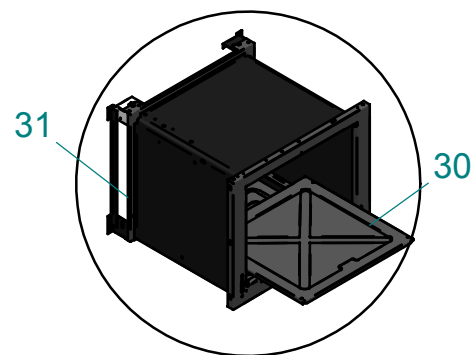

UPL120FMP - UPW120FMP - UPF120FMP - UPN120FMP

TAV.3 MUFFOLA DA 90 / 90cm OVEN

01/10/2018

TAV. -3-

<i>dis.</i>	<i>codice</i>	<i>descrizione</i>	<i>description</i>
2	A/092/39	GRIGLIA FORNO 90X60 RINFORZATO USA	OVEN GRILL 80/90X60
3	A/108/12	LANA DI VETRO MANTELLO 900	FIBERGLASS MANTLE 900
4	A/108/26	LANA DI VETRO SCHIENA FORNO 90 MULT	FIBERGLASS OVEN BACK 90 MULTIFUNCTI
5	S/170/16	PANNELLO AUTOP SUP 900	TOP SELF-CLEANING PANEL 900
6	A/458/34	RESIST 2400W 230V CIRCOLARE	CIRCULAR RESISTANCE W2400 V230 HEAT
7	S/118/27	FERMARES INF FO 80/90 MUFF CH	ELEMENT STOP
8	G/406/23	MOTOVENT RADIALE COMPLETO 120V 60Hz UL	COMPLETE FAN
9	A/436/02	PORTALAMPADA + LAMPADA 110V	LAMP HOLDER + LAMP
10	S/162/17/14	MUFFOLA 80/90 MULTIF CH NERO	MULTIFUNCTION MUFFLE
11	A/482/12	SUPPORTO GRIGLIA LAT. (FORNO)	GRILL SIDE SUPPORT (OVEN)
12	A/602/03	VITE ZIGR FERMAGR LAT MUFF CHIUSA	KNURLED SCREW SIDE GRILLS STOPPING
13	A/092/43	GRIGLIA LAT FORNO MUFF CHIUSA 5 COR	OVEN SIDE GRILL
14	S/170/04	PANNELLO AUTOP LAT 900 DX (FORO GIRARROSTO)	SIDE SELF-CLEANING PANEL 900
15	A/406/03/02	MOTORID GIRARR UL 12V 60Hz	SPIT GEARED MOTOR 60 HZ
16	A/468/04	RULLINO+PORTARULL CERN TN (FARING)	RULLER
17	S/170/02	PANNELLO AUTOP LAT 900SX E 60 DX-SX	SIDE SELF-CLEANING PANEL 600/900 RI
18	A/438/02	SUPPORTO RESIST SUP 900	RESISTANCE SUPPORT 900
19	A/094/70	GUARN MUFF MATR 09154/A 900 CHIUSA	900 OVEN GASKET
20	A/480/02	SPIEDO FORNO 8/900 TRASV L=565MM	TRANSVERSE SPIT 800/900
21	A/458/38	RESIST 3100W 230V CIE+GRILL 900	TOP/GRILL RESISTANCE W900/2200 V230
22	A/482/10	SUPP GIRAR DIS 167 FORNO/CUCINA 90 PANNELLO	SPIT SUPPORT 90X60
23	S/170/12	AUTOP COPRIVENT 800/900M	REAR SELF-CLEANING PANEL 900 M
24	S/146/04	LECCARDA 80/90 NERO	ENAMELLED DRIPPING PAN 80/90 BOTTOM
25	A/458/72	RESIST 1500W 230V SUOLA 900	RESISTANCE W1500 V230 FIBERGLASS
27	A/108/04	LANA DI VETRO FONDO 800/900/948	BOTTOM 800/900/948 RESISTANCE
28	S/206/11	PORTARESISTENZA INF 80/90 MUFF CH	HOLDER
29	S/228/03	SOTTOFONDO FORNO 80/90 MUFF CH SOTTOFORNO	ELECTRIC OVEN BOTTOM
30	S/230/03	80/90 E/M NO FERITOIE	OVEN BOTTOM 80/90 E/M MULTIFUNCTION
31	S/162/12/14	MUFFOLA 80/90 MULTIFUNZIONE NERO	MUFFLE