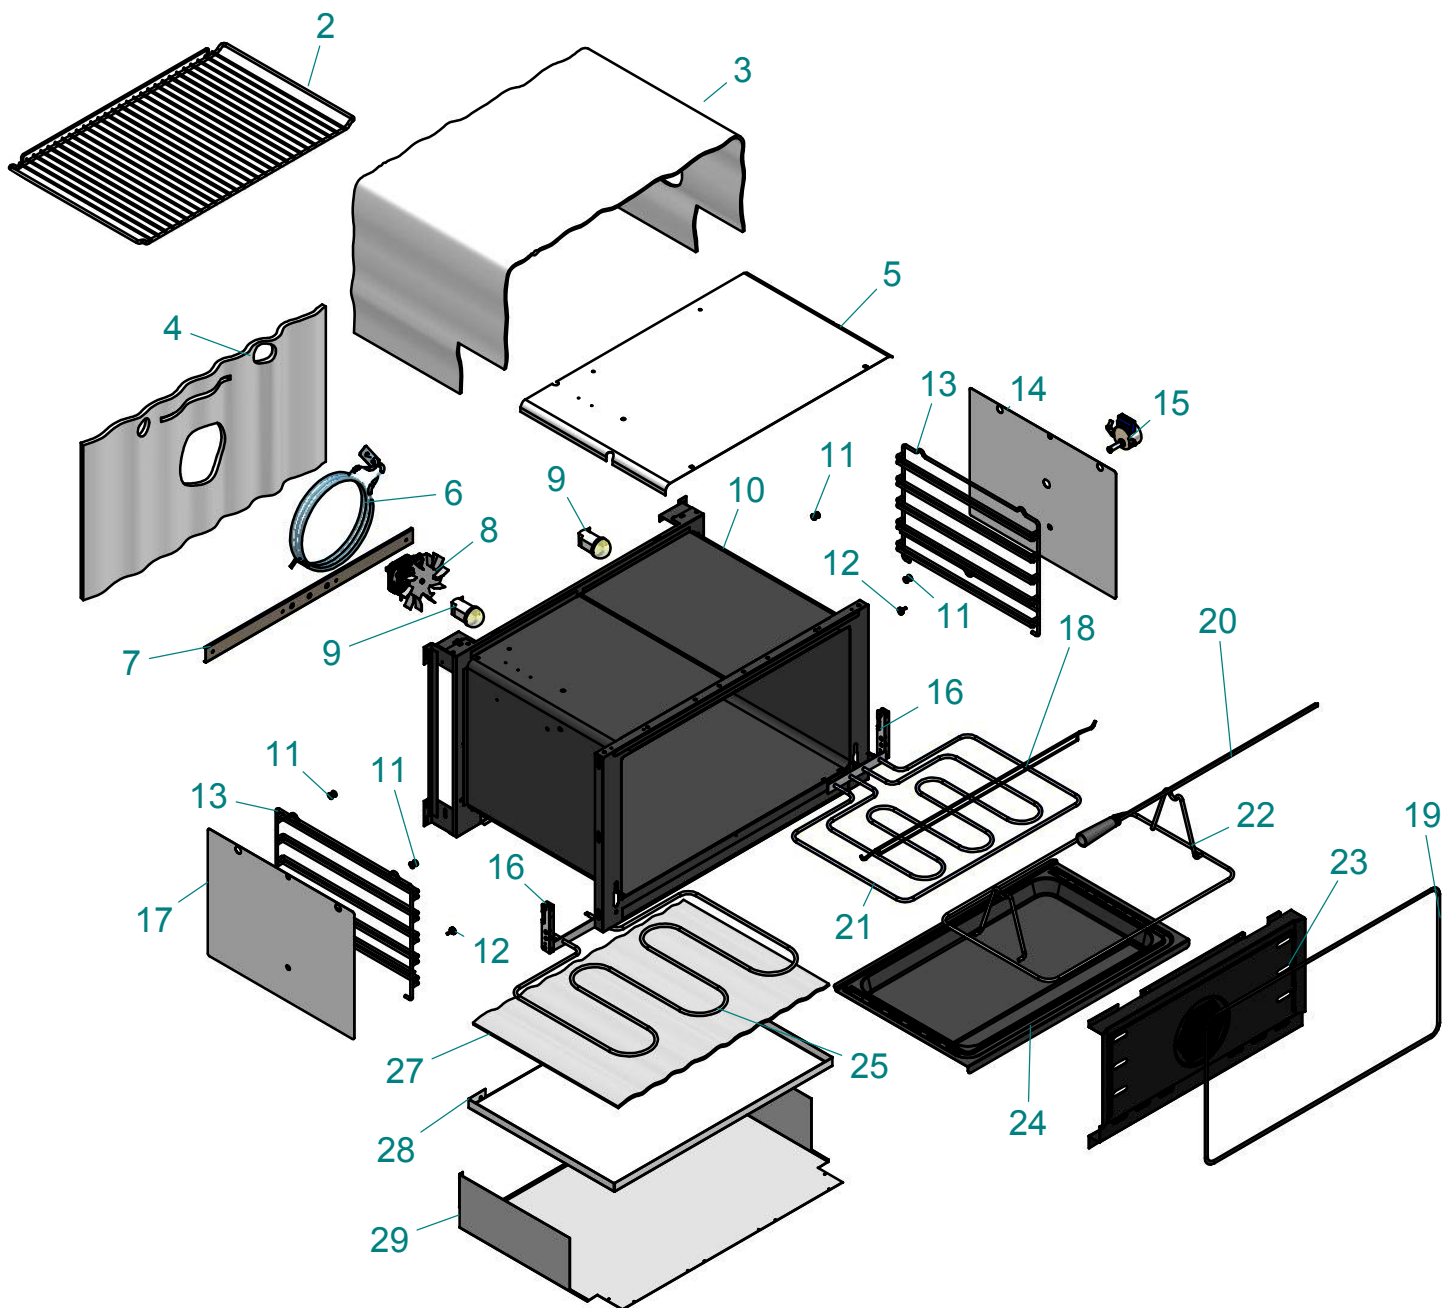

UPL120FMP - UPW120FMP - UPF120FMP - UPN120FMP

TAV.3 MUFFOLA DA 90 / 90cm OVEN

01/10/2018

TAV. -3-

<i>dis.</i>	<i>codice</i>	<i>descrizione</i>	<i>description</i>
2	A/092/39	GRIGLIA FORNO 90X60 RINFORZATO USA	OVEN GRILL 80/90X60
3	A/108/12	LANA DI VETRO MANTELLO 900	FIBERGLASS MANTLE 900
4	A/108/26	LANA DI VETRO SCHIENA FORNO 90 MULT	FIBERGLASS OVEN BACK 90 MULTIFUNCTI
5	S/170/16	PANNELLO AUTOP SUP 900	TOP SELF-CLEANING PANEL 900
6	A/458/34	RESIST 2400W 230V CIRCOLARE	CIRCULAR RESISTANCE W2400 V230 HEAT
7	S/118/27	FERMARES INF FO 80/90 MUFF CH	ELEMENT STOP
8	G/406/23	MOTOVENT RADIALE COMPLETO 120V 60Hz UL	COMPLETE FAN
9	A/436/02	PORTALAMPADA + LAMPADA 110V	LAMP HOLDER + LAMP
10	S/162/17/14	MUFFOLA 80/90 MULTIF CH NERO	MULTIFUNCTION MUFFLE
11	A/482/12	SUPPORTO GRIGLIA LAT. (FORNO)	GRILL SIDE SUPPORT (OVEN)
12	A/602/03	VITE ZIGR FERMAGR LAT MUFF CHIUSA	KNURLED SCREW SIDE GRILLS STOPPING
13	A/092/43	GRIGLIA LAT FORNO MUFF CHIUSA 5 COR	OVEN SIDE GRILL
14	S/170/04	PANNELLO AUTOP LAT 900 DX (FORO GIRARROSTO)	SIDE SELF-CLEANING PANEL 900
15	A/406/03/02	MOTORID GIRARR UL 12V 60Hz	SPIT GEARED MOTOR 60 HZ
16	A/468/04	RULLINO+PORTARULL CERN TN (FARING)	RULLER
17	S/170/02	PANNELLO AUTOP LAT 900SX E 60 DX-SX	SIDE SELF-CLEANING PANEL 600/900 RI
18	A/438/02	SUPPORTO RESIST SUP 900	RESISTANCE SUPPORT 900
19	A/094/70	GUARN MUFF MATR 09154/A 900 CHIUSA	900 OVEN GASKET
20	A/480/02	SPIEDO FORNO 8/900 TRASV L=565MM	TRANSVERSE SPIT 800/900
21	A/458/38	RESIST 3100W 230V CIE+GRILL 900	TOP/GRILL RESISTANCE W900/2200 V230
22	A/482/10	SUPP GIRAR DIS 167 FORNO/CUCINA 90 PANNELLO	SPIT SUPPORT 90X60
23	S/170/12	AUTOP COPRIVENT 800/900M	REAR SELF-CLEANING PANEL 900 M
24	S/146/04	LECCARDA 80/90 NERO	ENAMELLED DRIPPING PAN 80/90 BOTTOM
25	A/458/72	RESIST 1500W 230V SUOLA 900	RESISTANCE W1500 V230 FIBERGLASS
27	A/108/04	LANA DI VETRO FONDO 800/900/948	BOTTOM 800/900/948 RESISTANCE
28	S/206/11	PORTARESISTENZA INF 80/90 MUFF CH	HOLDER
29	S/228/03	SOTTOFONDO FORNO 80/90 MUFF CH SOTTOFORNO	ELECTRIC OVEN BOTTOM
30	S/230/03	80/90 E/M NO FERITOIE	OVEN BOTTOM 80/90 E/M MULTIFUNCTION
31	S/162/12/14	MUFFOLA 80/90 MULTIFUNZIONE NERO	MUFFLE