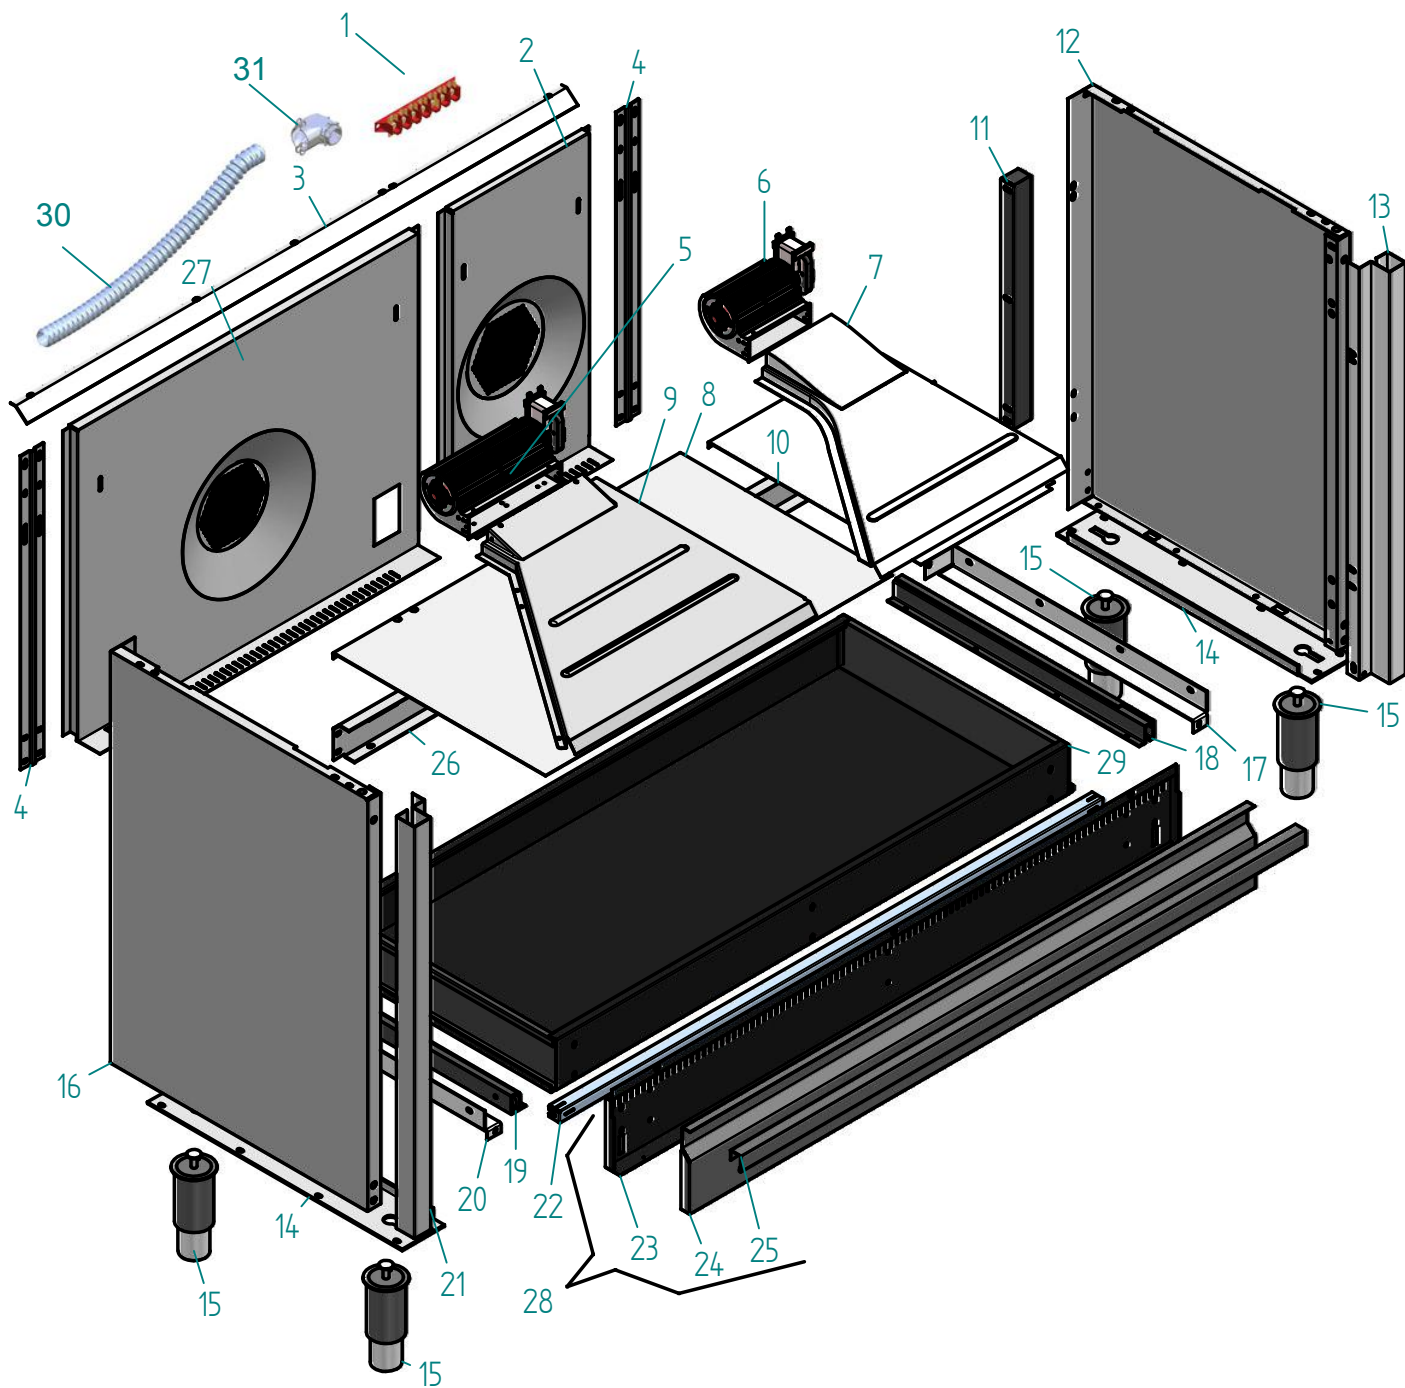

UPL120FMP - UPW120FMP - UPF120FMP - UUPN120FMP 01/10/2018
TAV. 5

TAV. -5-