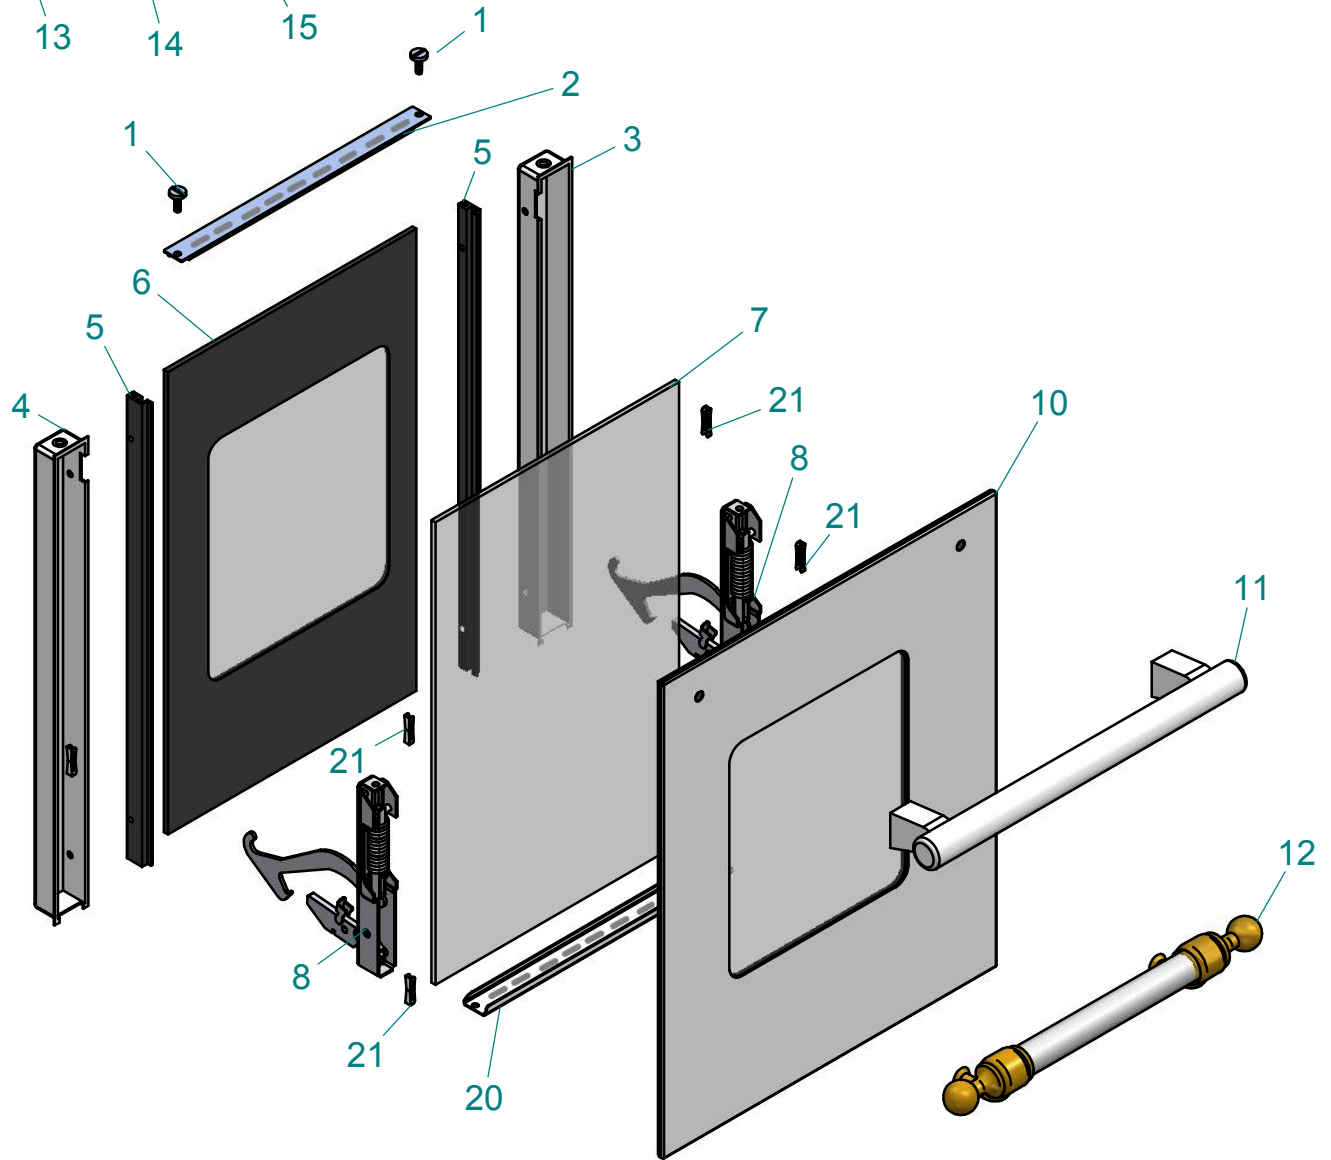

UPF120

UPL120

UPN120

13

14

15

UPF120

UPL120

UPN120

UPW120

16

17

18

19

TAV. -2-

<i>dis.</i>	<i>codice</i>	<i>descrizione</i>	<i>description</i>
1	A/602/02	VITE ZIGR FERMAV/FERMAGR LAT FORNO	KNURLED SCREW FOR HOLDING GLASS /SI
2	A/445/26/14	PROFILO FERMAV PO 30 SUP ALLUM NEROL=247	UPPER 30CM GLASS STOP
3	S/022/30/14	CONTROPORTA FO 30/40 LAT DX NERO	RIGHT INSIDE DOOR FOR 30/40 OVEN
4	S/022/31/14	CONTROPORTA FO 30/40 LAT SX NERO	LEFT INSIDE DOOR FOR 30/40 OVEN
5	A/445/23	PROFILO GUIDA TRIPLO VETRO PORTA	PROFILE
6	A/504/85/82	VETRO INTERNO PORTA 30 TR VETRO	INNER DOOR GLASS
7	A/504/85/81	VETRO INTERM PORTA 30 TR VETRO	DOOR GLASS
8	A/028/46	CERNIERA POR FO SCV+30L/FASCE 3V	HINGEN FOR SMALL OVEN NEW TYPE (FAR
10	G/505/18/01	VETRO+PO PD90 3V 30 OBLO' BI ANT	30CM. DOOR GLASS QD90 / OLD WH
10	G/505/18/08	VETRO+PO PD90 3V 30 OBLO' INOX	30CM. DOOR GLASS QD90 / ST ST
10	G/505/18/14	VETRO+PO PD90 3V 30 OBLO' NERO	30CM. DOOR GLASS QD90 / BLACK
11	A/116/34/08	MANIGLIONE D.25 I=260 L=310 INOX	HANDLE D.25 L.260 / ST ST
12	A/116/25/08	MANIGLIONE CROMO MAJEST D=22 I=195	MAJESTIC CHROME HANDLE D=22 I=195
12	A/116/25/16	MANIGLIONE OTTONE MAJEST D=22 I=195	MAJESTIC BRASS HANDLE D=22 I=195
13	G/505/02/08	VETRO PO D900T/PD90 3V 30 FASCE INOX	30CM. DOOR GLASS / ST ST
13	G/505/02/10	VETRO PO D900T/PD90 3V 30 FASCE MAT	30CM. DOOR GLASS / MATT
14	G/505/23/08	VETRO PO D900L/PD90L 3V 30 INOX	30CM. DOOR GLASS / ST ST
15	G/505/05/01	VETRO+PO D900N/PD90N 3V 30 BIA ANT	30CM. DOOR GLASS / OLD WHITE
15	G/505/05/54	VETRO+PO D900N/PD90N 3V 30 BLU	30CM. DOOR GLASS / BLUE
15	G/505/05/08	VETRO+PO D900N/PD90N 3V 30 INOX	30CM. DOOR GLASS / ST ST
15	G/505/05/10	VETRO+PO D900N/PD90N 3V 30 MAT	30CM. DOOR GLASS / MATT
15	G/505/05/52	VETRO+PO D900N/PD90N 3V 30 ROSSO B	30CM. DOOR GLASS / BURGUNDY
15	G/505/05/56	VETRO+PO D900N/PD90N 3V 30 VERDE	30CM. DOOR GLASS / GREEN
16	UG/766/08	PORTA COMPL 3V 30 PDF90 FASCE INOX	TRIPLE GLASS 30 CM DOOR / ST ST
16	UG/766/10	PORTA COMPL 3V 30 PDF90 FASCE MAT	TRIPLE GLASS 30 CM DOOR / MATT
17	UG/767/08	PORTA COMPL 3V 30 PDL90 INOX	TRIPLE GL PDL90 30CM DOOR / ST ST
18	UG/768/01/08	PORTA COMPL 3V 30 PDN90 BIA ANT-CRO	TRIPLE GLASS 30 CM DOOR / OLD WH-CH
18	UG/768/01/16	PORTA COMPL 3V 30 PDN90 BIA ANT-OTT	TRIPLE GLASS 30 CM DOOR / OLD WH-BR
18	UG/768/54/08	PORTA COMPL 3V 30 PDN90 BLU-CROMO	TRIPLE GLASS 30 CM DOOR / BLUE-CH
18	UG/768/54/16	PORTA COMPL 3V 30 PDN90 BLU-OTT	TRIPLE GLASS 30 CM DOOR / BLUE-BR
18	UG/768/08/08	PORTA COMPL 3V 30 PDN90 INOX-CRO	TRIPLE GLASS 30 CM DOOR / STST-CH
18	UG/768/08/16	PORTA COMPL 3V 30 PDN90 INOX-OTT	TRIPLE GLASS 30 CM DOOR / ST ST-BR
18	UG/768/10/08	PORTA COMPL 3V 30 PDN90 MAT-CROMO	TRIPLE GLASS 30 CM DOOR / MATT-CH
18	UG/768/10/16	PORTA COMPL 3V 30 PDN90 MAT-OTT	TRIPLE GLASS 30 CM DOOR / MATT-BR
18	UG/768/52/08	PORTA COMPL 3V 30 PDN90 ROSSO B-CRO	TRIPLE GLASS 30 CM DOOR / BURGUN-CH
18	UG/768/52/16	PORTA COMPL 3V 30 PDN90 ROSSO B-OTT	TRIPLE GLASS 30 CM DOOR / BURGUN-BR
18	UG/768/56/08	PORTA COMPL 3V 30 PDN90 VERDE-CRO	TRIPLE GLASS 30 CM DOOR / GREEN-CH
18	UG/768/56/16	PORTA COMPL 3V 30 PDN90 VERDE-OTT	TRIPLE GLASS 30 CM DOOR / GREEN-BR
19	UG/739/01	PORTA COMPL 3V 30 PDW90 OBLO' BI AN	TRIPLE GLASS 30 CM DOOR / OLD WH
19	UG/739/08	PORTA COMPL 3V 30 PDW90 OBLO' INOX	TRIPLE GLASS 30 CM DOOR / ST ST
19	UG/739/14	PORTA COMPL 3V 30 PDW90 OBLO' NERO	TRIPLE GLASS 30 CM DOOR / BLACK
20	S/120/07/08	FERMAVETRO PO MINIF TR VETRO INOX USA	GLASS STOP
21	A/402/13	MOLLA (CLIP FISSAGGIO) VETRO INTERMEDIO	SPRING