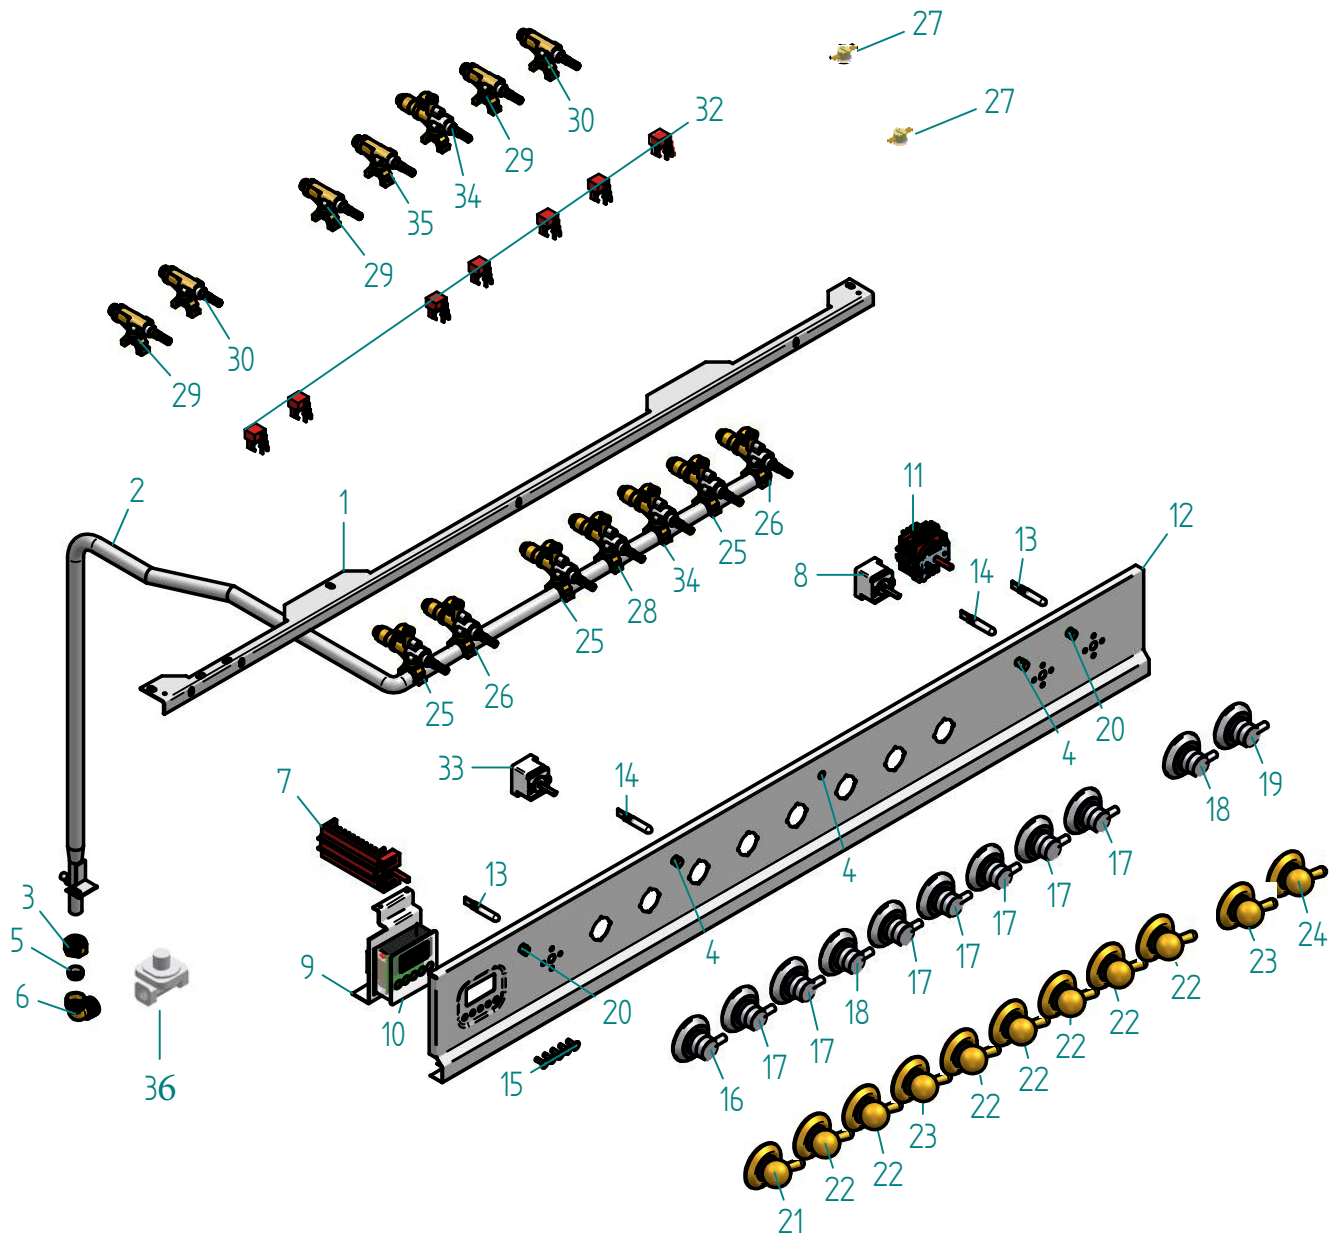

TAV. -7-

<i>dis.</i>	<i>codice</i>	<i>descrizione</i>	<i>description</i>
1	S/148/13	LISTELLO FERMACRU CUC P120	CONTROL BOARD STRIP P120
2	A/454/88	RAMPA CUCINA P1207+1 PRESA PRESS	RAMP
3	A/062/20	DADO 1/2 D.14 RACCORDO PORTAGOMMA GEMMA	NUT HOSETAIL S.436/4
4	A/080/11	SPIA D.10 ARANCIO INCASTRO	ORANGE WARNING LIGHT FOR SWITCH
5	A/004/04	BICONO 14MM RACCORDO PORTAGOMMA	HOSE NUT
6	A/452/04	RACCORDO CURVO PORTAG (SIRAL) 1/2"PO-04 D.14	HOSETAIL COUPLING (SIRAL)
7	A/034/11	COMMUT FORNO MULTIF+MICRO LUCI PUSH PASSO P.	MULTIF OVEN SWITCH+MICRO SWITCH
8	A/492/04	TERMOSTATO FORNO ELETTRICO	ELECTRIC OVEN THERMOSTAT
9	S/236/63	SUPPORTO PROGR EL145 (5 TASTI) CUC	PROGRAMMER HOLDER (EL145) FOR COOKE
10	A/446/29	PROGR EL145 5T BIPO UL 50/60HZ 230V	ELETTRONIC PROGRAMMER EL145
11	A/034/04	COMMUT FORNO ELETTRICO	ELECTRIC OVEN SWITCH
12	S/086/73/01	CRUSCOTTO CUC UP120F (5T) BIAN ANT	CONTROL BOARD UP120F / OLD WHITE
12	S/086/73/54	CRUSCOTTO CUC UP120F (5T) BLU	CONTROL BOARD UP120F / BLUE
12	S/086/737/08	CRUSCOTTO CUC UP120F (5T) INOX	CONTROL BOARD UP120F / ST.ST
12	S/086/73/10	CRUSCOTTO CUC UP120F (5T) MAT	CONTROL BOARD UP120F / MATT
12	S/086/73/14	CRUSCOTTO CUC UP120F (5T) NERO	CONTROL BOARD UP120F / BLACK
12	S/086/73/52	CRUSCOTTO CUC UP120F (5T) ROSSO BORG	CONTROL BOARD UP120F / BURGUNDY
12	S/086/73/56	CRUSCOTTO CUC UP120F (5T) VERDE SM	CONTROL BOARD UP120F / EM GREEN
13	A/106/27	LAMPADA SPIA D.10 FLUOR 240V UL	FLUORESCENT PILOT LIGHT
14	A/106/26	LAMPADA SPIA D.10 FAST 240V UL	PILOT LIGHT
15	A/491/03	TASTO PROGR EL145/EL2000 METAL	PROGRAMMER BUTTON / ST ST COLOUR
15	A/491/07	TASTO PROGR EL145/EL2000 OROT1/2T=10 G=14,5	PROGRAMMER BUTTON / BRASS COLOUR
16	G/303/11/08	MANOPOLA MAJ-T COMM FORNO "M" NERO-INOX	MULTIF OVEN SWITCH MAJ-T KNOB ST ST
17	G/340/11/08	MANOPOLA MAJ-T GAS CUCINA NERO-INOX	GAS KNOB FOR MAJ-T COOKER / ST ST
18	G/361/11/08	MANOPOLA MAJ-T TERM FORNO "E/M" NERO-INOX	ELECTRIC THERM KNOB MAJ-T / ST ST
19	G/301/11/08	MANOPOLA MAJ-T- COMM FORNO "E" NERO-INOX	ELECTR OVEN SWITCH MAJ-T KNOB ST ST
20	A/080/12	GEMMA SPIA D.10 VERDE INCASTRO	ORANGE WARNING LIGHT FOR SWITCH
21	G/303/10/08	MANOPOLA MAJ COMM FORNO "M" NERO-CROMO	MULTIF OVEN SWITCH MAJ KNOB CHROME
21	G/303/10/14	MANOPOLA MAJ COMM FORNO "M" NERO-OTTONE	MULTIF OVEN SWITCH MAJ KNOB BRASS
22	G/340/10/08	MANOPOLA MAJ GAS CUCINA NERO-CROMO	GAS KNOB FOR MAJ COOKER / CHROME
22	G/340/10/14	MANOPOLA MAJ GAS CUCINA NERO-OTTONE	GAS KNOB FOR MAJ COOKER / BRASS
23	G/361/10/08	MANOPOLA MAJ TERM FORNO "E/M" NERO-CROMO	ELECTRIC THERM KNOB MAJ / CHROME
23	G/361/10/14	MANOPOLA MAJ TERM FORNO "E/M" NERO-OTTONE	ELECTRIC THERM KNOB MAJ / BRASS
24	G/301/10/08	MANOPOLA MAJ COMM FORNO "E" NERO-CROMO	ELECTR OVEN SWITCH MAJ KNOB CHROME
24	G/301/10/14	MANOPOLA MAJ COMM FORNO "E" NERO-OTTONE	ELECTR OVEN SWITCH MAJ KNOB BRASS
25	A/466/43	RUB ALLOG MICRO CUC VALV (40)R-SR	VALVE + S.V.
26	A/466/45	RUB ALLOG MICRO CUC VALV (64)TC	VALVE + S.V.
27	A/492/37	TERMOREGOLATORE SIC NA 50°C UL	SAFETY THERMOSTAT
28	A/466/43	RUB ALLOG MICRO CUC VALV (40)R-SR	VALVE + S.V.
29	A/466/40	RUB ALLOG MICRO CUC SEMPL (40)R-SR	VALVE
30	A/466/42	RUB ALLOG MICRO CUC SEMPL (64)TC	VALVE
32	A/401/14	MICROINT ACC RUB SABAF CUC	IGNITION SWITCH
33	A/492/06	TERMOSTATO FORNO MULTIFUNZIONE	MULTIF OVEN THERMOSTAT
34	A/466/44	RUB ALLOG MICRO CUC VALV (52)P	VALVE + S.V.
35	A/466/40	RUB ALLOG MICRO CUC SEMPL (40)R-SR	VALVE
36	A/437/00	STABILIZZATORE PRESSIONE CSA	PRESSURE GAS REGULATOR