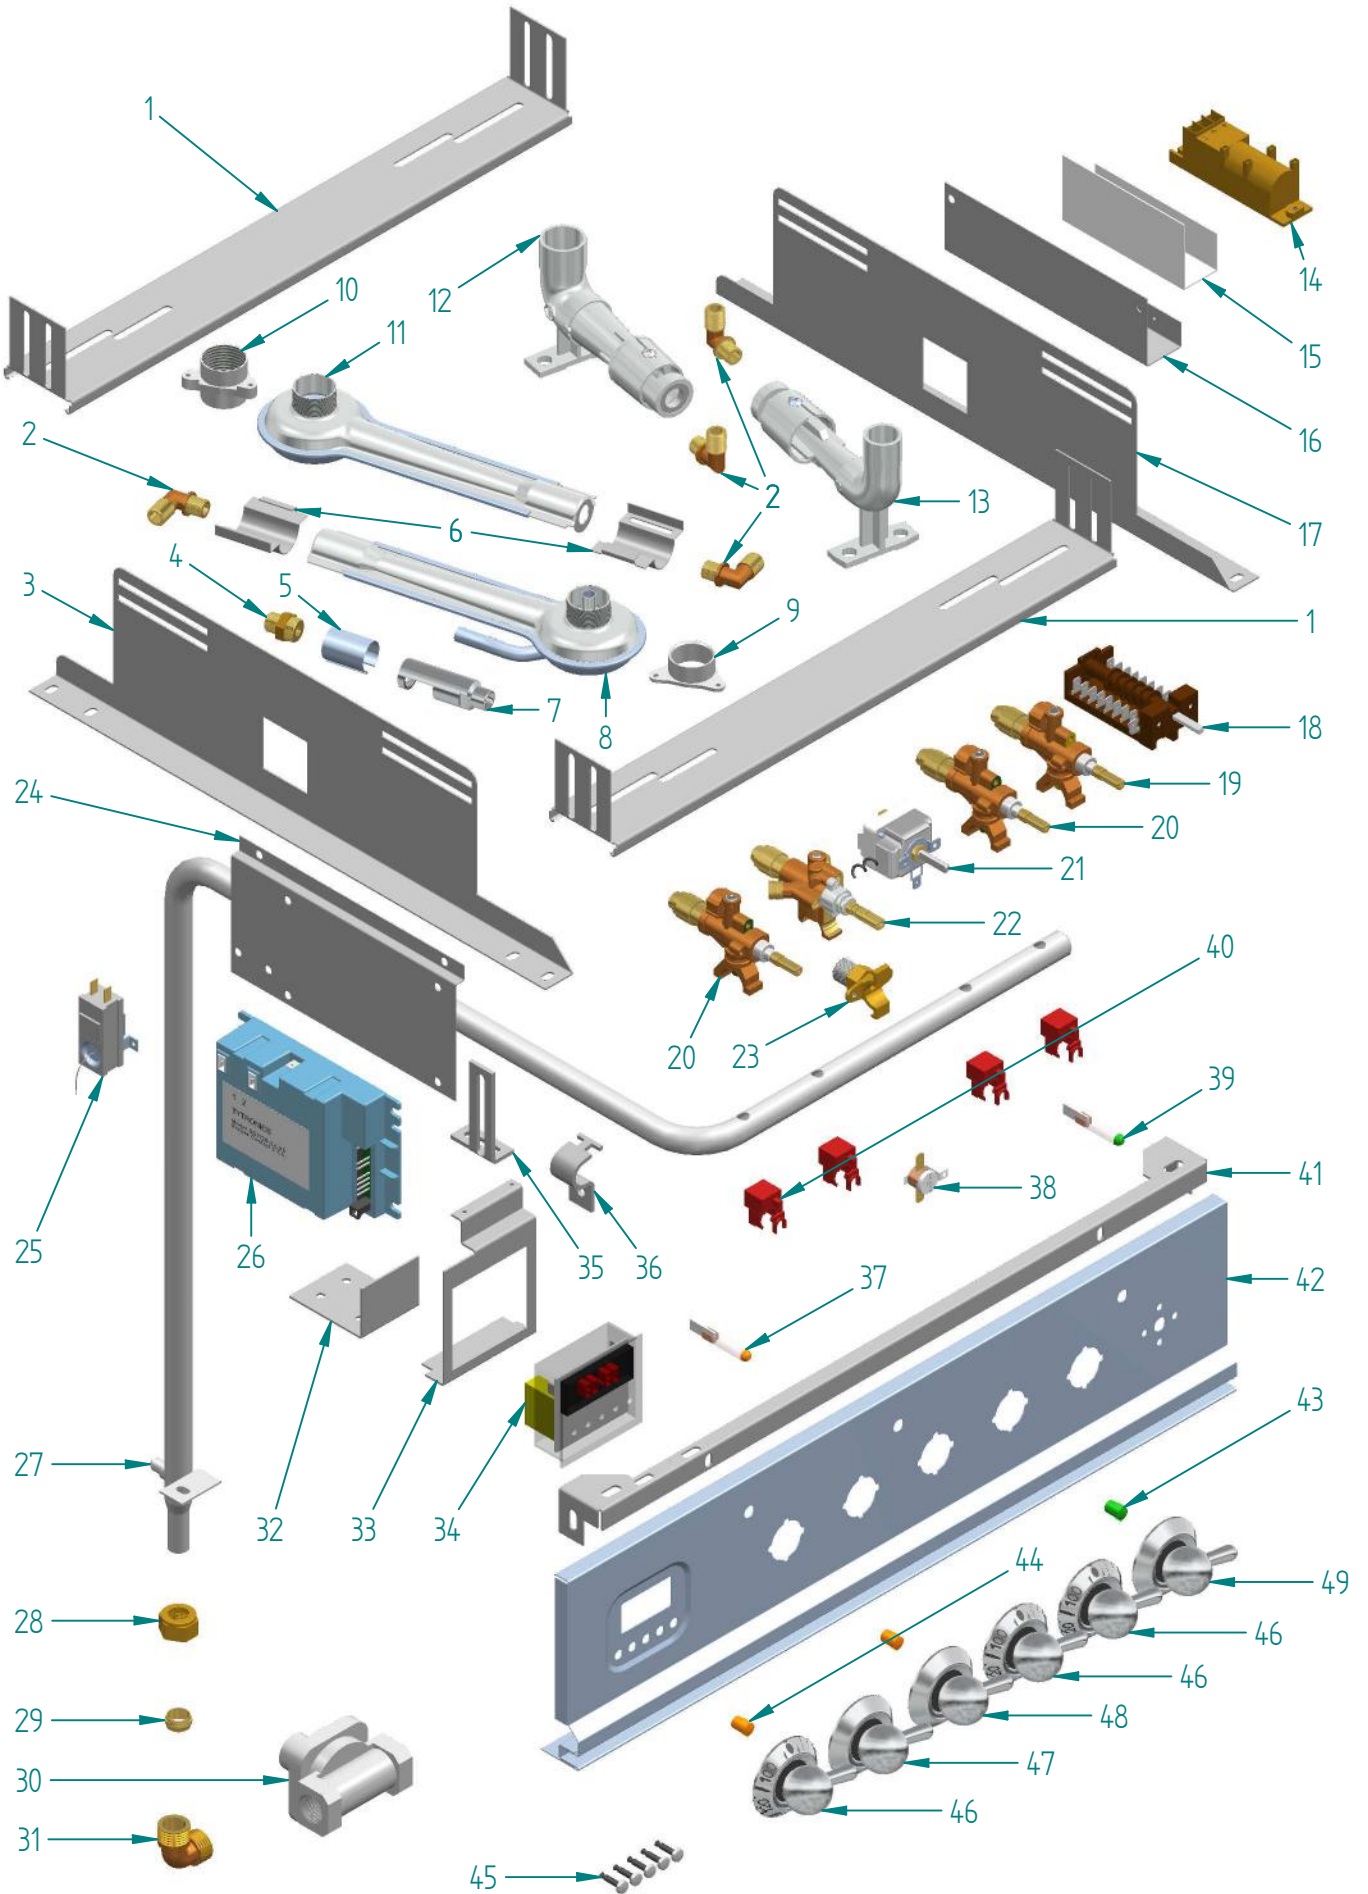

%{Titolo

<i>dis.</i>	<i>cod.</i>	<i>descrizione</i>	<i>description</i>
1	S/149/07	LISTELLO PORTABR P60	BURNERS HOLDER FOR P60
2	A/434/04	PORTAINIETT A GOMITO GRILL/FUOCHI	INJECTOR HOLDER GRILL/COOKTOP
3	S/128/90	LATERALE PORTABR CUC PROFESS SX	LEFT SIDE BURNER HOLDER
4	A/434/06	PORTAINIETT BRUC AUX DUAL	DUAL BURNER INJECTOR HOLDER
5	A/066/10	FARFALLA REG BRUCIAT AUX DUAL	DUAL BURNER REGUL VALVE
6	S/096/00	FARFALLA REG ARIA BRUC SOGLIOLA	BURNER AIR REG. BUTTERFLY VALVE
7	A/014/23	BRUCIATORE (VENTURI) AUX DUAL	SMALL DUAL BURNER
8	A/014/22	BRUCIATORE SOGLIOLA TC DUAL COMPL	DUAL BURNER
9	A/082/30	GHIERA AL 28X12 (GRANDE)	BIG BURNER RING
10	A/082/33	GHIERA AL 28X29 R PIANO XL PROFESS	XLP90 BURNER RING
11	A/014/21	BRUCIATORE SOGLIOLA GRANDE ALLUMINATO	BIG BURNER
12	A/014/12/90	BRUCIATORE PIPA GRANDE (H=94)	BIG BURNER (H=94)
13	A/014/12/91	BRUCIATORE PIPA PICCOLO (H=94)	SMALL BURNER (H=94)
14	A/494/28	TRASFORMATORE ACC EL 4 FUOCHI UL	4 WAYS IGN TRANSFORMER
15	A/024/06	CARTONCINO ISOL NOMEX TRASF 4FUOCHI	NOMEX INSULATING CARD IGNITION TRANSFORMER
16	S/236/77	SUPPORTO TRASF ACC CUC PROFESSIONAL	EL. IGN. TRANSFORMER HOLDER FOR PROFESSIONAL COOKER
17	S/128/91	LATERALE PORTABR CUC PROFESS DX	RIGHT SIDE BURNER HOLDER
18	A/034/04	COMMUT FORNO ELETTRICO	ELECTRIC OVEN SWITCH
19	A/466/57	RUB ALLOG MICRO CUC VALV (32) SR	VALVE + S.V.
20	A/466/43	RUB ALLOG MICRO CUC VALV (40)R-SR	VALVE + S.V.
21	A/492/03	TERMOSTATO ELETTR FO GAS UL/CSA 55.19053.010	GAS OVEN ELECTRIC THERMOSTAT
22	A/466/61	RUB ALLOG MICRO CUC VALV DUAL TC	DUAL VALVE + S.V.
23	A/452/12	RACCORDO OT TUB/RAMPA CUC GAS USA	CONNECTOR
24	S/237/54	SUPPORTO CENTRALINA FORNO GAS USA	HOLDER
25	A/492/34	TERMOSTATO SIC FO EL STAT UL RIARMO AUTOMATICO TARA	SAFETY THERMOSTAT
26	A/029/00	CENTRALINA CONTR FO GAS 120V 2 USC	GAS OVEN CONTROL UNIT
27	A/454/39	RAMPA CUCINA 4 FORI+1 (P60) DIS.461PRESA PRESSIONE	RAMP FOR P6640 WITH VALVE
28	A/062/20	DADO 1/2 D.14 RACCORDO PORTAGOMMA A/415/11 935002022	NUT HOSETAIL S.436/4
29	A/004/04	BICONO 14MM RACCORDO PORTAGOMMA S135 944000016	HOSE NUT
30	A/437/00	STABILIZZATORE PRESSIONE CSA	PRESSURE GAS REGULATOR
31	A/452/04	RACC CURVO PORTAG (SIRAL) 1/2" PO-04 D.14 OT 9360000070	HOSETAIL COUPLING (SIRAL)
32	S/232/33	SQUADRETTA BLOCC PR/CON CUC MUF RIB	BRACKET
33	S/236/63	SUPPORTO PROGR EL145 (5 TASTI) CUC	PROGRAMMER HOLDER (EL145) FOR COOKER
34	A/036/17	CONTAM ELETTR EL2000 USA 120V 60HZ	TIMER EL2000 UL
35	S/232/63	SQUADRETTA FERMAR CU/FO 30/10 ZN CHMUFF CH	SMALL STOP RAMP CLAMP FOR OVENS AND COOKERS
36	S/004/02	BRIGLIA RAMPA FORNO ELZN	OVEN RAMP CLAMP
37	A/106/31	LAMPADA SPIA D.10 FAST 110 UL	LAMP
38	A/492/37	TERMOREG SIC NA 50°C UL	SAFETY THERMOSTAT UL
39	A/106/32	LAMPADA SPIA D.10 FLUOR 110 UL	LAMP
40	A/401/14	MICROINT ACC RUB SABAF CUC	IGNITION SWITCH
41	S/148/01	LISTELLO FERMACRU CUC P60	CONTROL BOARD ANCHORING STRIP 60CM.PROFESSIONAL COOKI
42	S/086/79/00	CRUSCOTTO CUC UP60 (5T) BIANCO	CONTROL BOARD UP60 / WHITE
42	S/086/79/01	CRUSCOTTO CUC UP60 (5T) BIAN ANT	CONTROL BOARD UP60 / OLD WHITE
42	S/086/79/08	CRUSCOTTO CUC UP60 (5T) INOX	CONTROL BOARD UP60 / ST ST
42	S/086/79/10	CRUSCOTTO CUC UP60 (5T) MAT	CONTROL BOARD UP60 / MATT
42	S/086/79/52	CRUSCOTTO CUC UP60 (5T) ROSSO BORG	CONTROL BOARD UP60 / BURGUNDY
42	S/086/79/54	CRUSCOTTO CUC UP60 (5T) BLU	CONTROL BOARD UP60 / MIDN BLUE
43	A/080/12	GEMMA SPIA D.10 VERDE INCASTRO	GREEN WARNING LIGHT FOR SWITCH
44	A/080/11	GEMMA SPIA D.10 ARANCIO INCASTRO	ORANGE WARNING LIGHT FOR SWITCH
45	A/491/03	TASTO PROGR EL145/EL2000 METAL T1/2T=10 G=14,5	PROGRAMMER BUTTON / ST ST COLOUR
46	G/340/10/08	MANOPOLA MAJ GAS CUCINA NERO-CRO	GAS KNOB FOR MAJ COOKER / CHROME
47	G/353/10/08	MANOPOLA MAJ GAS CUC DUAL NERO-CRO	DUAL GAS KNOB FOR MAJ COOK/CHR
48	G/373/10/08	MANOPOLA MAJ TERM EL FO VG UL CROMO	GAS THERM KNOB MAJ-T / CHR
49	G/315/10/08	MANOPOLA MAJ COMM VGG EL.NICO IN-CR	VGG SELEC KNOB MAJ-T COOKER / CHR