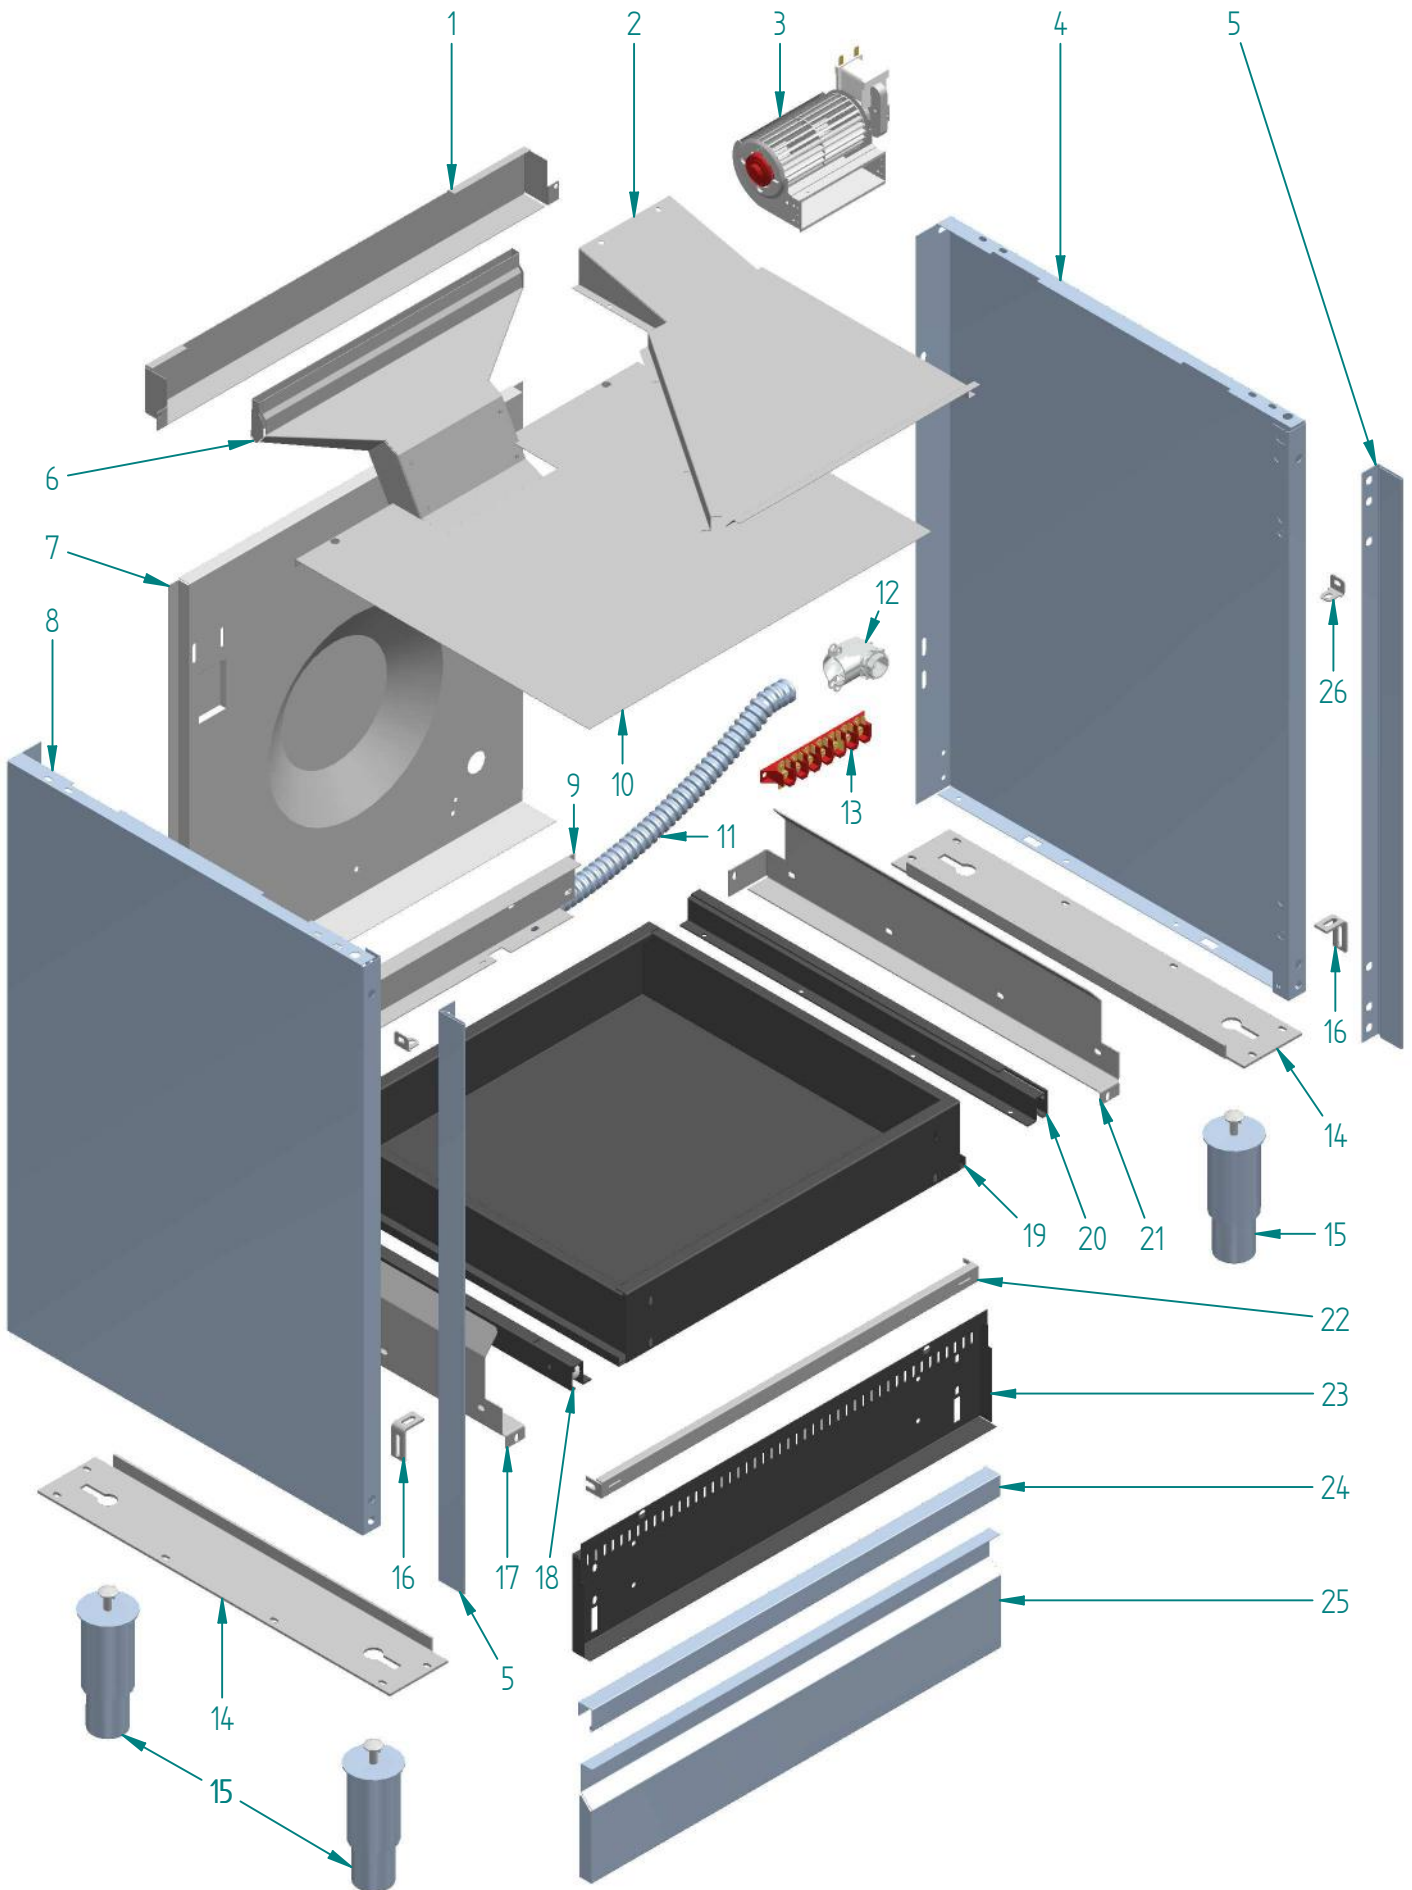

UPN60DVGG

03/10/2012

<i>dis.</i>	<i>cod.</i>	<i>descrizione</i>	<i>description</i>
1	S/212/67	PROLUNGA COPRISCH P60 G-GAS USA	BACK EXTENSION FOR 60CM. GAS COOKER
2	S/024/80	CONV CUC 60 VGG USA	AIR CONVEYER FOR 60CM COOKER
3	A/406/15	MOTOV TANG L=120 120V CLASSE H UL	COOLING FAN
4	S/128/41/00	LATERALE CUC PROFESS DX BIANCO	SIDE PANEL SX / WHITE
4	S/128/41/01	LATERALE CUC PROFESS DX BIANCO ANTICO	SIDE PANEL DX / OLD WHITE
4	S/128/41/08	LATERALE CUC PROFESS DX INOX	SIDE PANEL DX / ST ST
4	S/128/41/10	LATERALE CUC PROFESS DX MAT	SIDE PANEL DX / MATT
4	S/128/41/52	LATERALE CUC PROFESS DX ROSSO BORGOGNA	SIDE PANEL DX / BURGUNDY
4	S/128/41/54	LATERALE CUC PROFESS DX BLU NOT TE	SIDE PANEL DX / MIDN BLUE
5	S/210/56/00	PROFILO CUC P60-PD90 DX-SX BIANCO	PROFILE DX-SX FOR P60-PD90 / WHITE
5	S/210/56/01	PROFILO CUC P60-PD90 DX-SX BIANCO ANTICO	PROFILE DX-SX FOR P60-PD90 / OLD WH
5	S/210/56/08	PROFILO CUC P60-PD90 DX-SX INOX	PROFILE DX-SX FOR P60-PD90 / ST.ST.
5	S/210/56/10	PROFILO CUC P60-PD90 DX-SX MAT	PROFILE DX-SX FOR P60-PD90 / MATT
5	S/210/56/52	PROFILO CUC P60-PD90 DX-SX ROSSO BORGOGNA	PROFILE DX-SX FOR P60-PD90 / BURGUNDY
5	S/210/56/54	PROFILO CUC P60-PD90 DX-SX BLU NOTTE	PROFILE DX-SX FOR P60-PD90 / MIDNIGHT BLUE
6	S/008/39	CAMINETTO CUCINA 60 GAS USA	60CM. PROFESS COOKER FLUE
7	S/036/99	COPRISCH CUC USA APP 60 G-GAS	BACK COVER UL
8	S/128/42/00	LATERALE CUC PROFESS SX BIANCO	SIDE PANEL SX / WHITE
8	S/128/42/01	LATERALE CUC PROFESS SX BIANCO ANTICO	SIDE PANEL SX / OLD WH
8	S/128/42/08	LATERALE CUC PROFESS SX INOX	SIDE PANEL SX / ST ST
8	S/128/42/10	LATERALE CUC PROFESS SX MAT	SIDE PANEL SX / MATT
8	S/128/42/52	LATERALE CUC PROFESS SX ROSSO BORGOGNA	SIDE PANEL SX / BURGUNDY
8	S/128/42/54	LATERALE CUC PROFESS SX BLU NOTTE	SIDE PANEL SX / MIDN BLUE
9	S/148/51	LISTELLO FERMACUC 60 POST INF	STRIP
10	S/172/64	PARACALORE CUC 60 G-GAS USA	HEAT SHIELD FOR 60CM COOK GAS USA
11	A/498/12	TUBO FLEX PROTEZIONE CAVI (3/4) UL	CONDUIT
12	A/452/06	RACCORDO TUBO FLEX 90° 3/4" UL/CSA	CONNECTOR
13	A/404/05	MORSETTIERA FV273/7 7 POLI+TERRA UL	TERMINAL BOARD FV273/7
14	S/234/12	STAFFA PER PIEDINI PD90/P120/P150 DX-SX	FEET STIRRUP FOR P90-P120-P150
15	A/422/13	PIEDINO REGISTRABILE H 100-160	ADJUSTABLE FOOT H 100-160
16	S/232/49	SQUADRETTA FERMA-LAT CUC 60/80/PD90	CLAMP
17	S/149/72	LISTELLO PORTAG CASS QUADRA SX	LEFT STRIP
18	A/096/11	GUIDA INF/SUP SX CASS PC96 L=500	DROWER GUIDE
19	S/012/19/10	CASSETTO CUC P60/70 MAT	P60/70 FOOD WARMER DRAWER
20	A/096/10	GUIDA INF/SUP DX CASS PC96 L=500	DROWER GUIDE
21	S/149/71	LISTELLO PORTAG CASS QUADRA DX	RIGHT STRIP
22	S/149/96	LISTELLO FERMACUC P60/70 PL ANT INF	STRIP
23	S/022/18	CONTROPORTA SCALDAV/CASS P60 MAT	FOOD WARMER INSIDE DOOR FOR P60
24	S/150/02/00	MANIGLIONE PO SCA/CASS P60 BIANCO	HANDLE FOR WARMER FOOD DOOR (P60) /WHITE
24	S/150/02/01	MANIGLIONE PO SCA/CASS P60 BI ANT	HANDLE FOR WARMER FOOD DOOR (P60) /WHITE
24	S/150/02/08	MANIGLIONE PO SCA/CASS P60 INOX	HANDLE FOR WARMER FOOD DOOR (P60) /ST.ST.
24	S/150/02/10	MANIGLIONE PO SCA/CASS P60 MAT	HANDLE FOR WARMER FOOD DOOR (P60) /MATT
24	S/150/02/52	MANIGLIONE PO SCA/CASS P60 ROS BORG	HANDLE FOR WARMER FOOD DOOR (P60) /BURGUNDY
24	S/150/02/54	MANIGLIONE PO SCA/CASS P60 BLU NOTT	HANDLE FOR WARMER FOOD DOOR (P60) /MIDNIGHT BLU
25	S/196/01/00	PORTA SCALDAV/CASS T60 BIANCO	FOOD WARMER DOOR FOR T60 / WHITE
25	S/196/01/01	PORTA SCALDAV/CASS T60 BI ANT	FOOD WARMER DOOR FOR T60 / OLD WH
25	S/196/01/08	PORTA SCALDAV/CASS T60 INOX	FOOD WARMER DOOR FOR P60 / ST.ST.
25	S/196/01/10	PORTA SCALDAV/CASS T60 MAT	FOOD WARMER DOOR FOR T60 / MATT
25	S/196/01/52	PORTA SCALDAV/CASS T60 ROSSO	FOOD WARMER DOOR FOR T60 / BURUGUND
25	S/196/01/54	PORTA SCALDAV/CASS T60 BLU	FOOD WARMER DOOR FOR T60 / BLUE
26	S/118/12	FERMARAMPA H70-DX/H30 SABAF	RAMP FRONT STOP FOR H70/H30