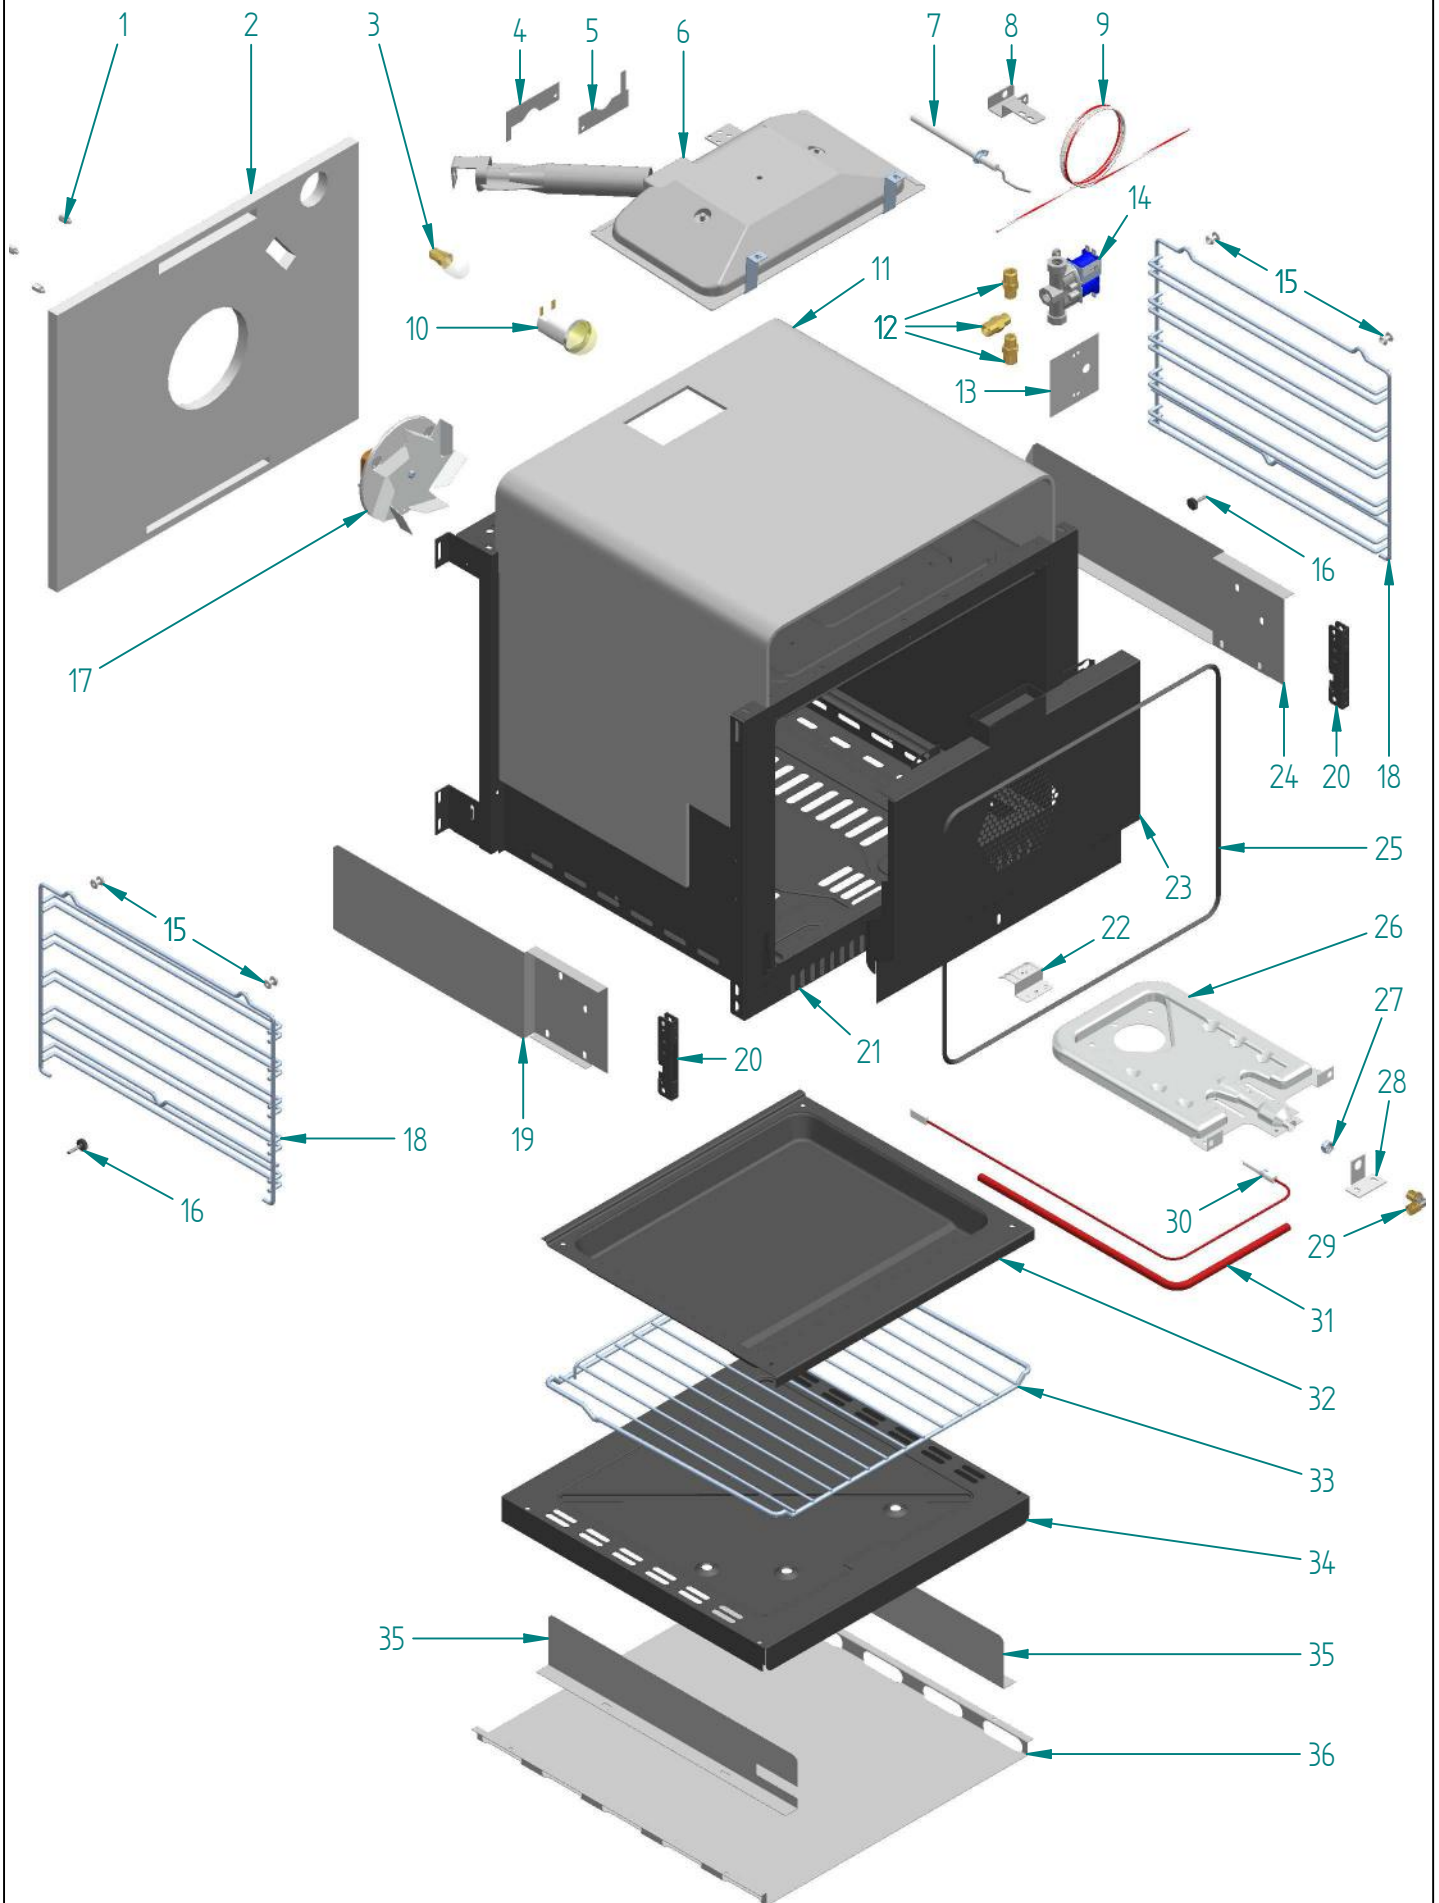

<i>dis.</i>	<i>cod.</i>	<i>descrizione</i>	<i>description</i>
1	A/602/05	VITE FISS MOTORE RADIALE	SCREEW
2	A/108/20	LANA DI VETRO SCHIENA FORNO 60 MULTAGU 80/20	FIBERGLASS OVEN BACK 60 MULTIFUNCTION
3	A/106/00	LAMPADA FORNO 110V	OVEN LIGHT 110V
4	S/031/25	COPRIFORO BR GRILL MUFF VGG USA SUP	HOLE COVER
5	S/031/24	COPRIFORO BR GRILL MUFF VGG USA INF	HOLE COVER
6	S/006/28	BRUCIATORE GRILL INFRAR 60 USA	60 GRILL BURNER
7	A/018/23	CANDELA BRUC GRILL USA SENZA CAVO	GAS OVEN PLUG m/m 1400
8	S/237/82	SUPPORTO CANDELETTA GRILL INFR USA	
9	A/026/42	CAVO CANDELA GRILL INFRARED USA	CABLE
10	A/436/02	PORTAL+LAMPADA 110V	OVEN LAMP HOLDER
11	A/108/08	LANA DI VETRO MANTELLO 600 1 ALL+AGU 60/17	FIBERGLASS MANTLE 600
12	A/452/11	RACCORDO OT ELETTRIC FORNO GAS USA	ELECTRIC VALVE CONNECTOR
13	A/024/12	CARTONCINO ISOL NOMEX TRASF 6FUOCHI	NOMEX INSULATING CARD FOR IGNITION TRANSFORMER 6 BURNE
14	A/499/09	ELETTRIC VALV 2 USCITE 10V GG UL-CSA	VALVE
15	A/482/12	SUPPORTO GRIGLIA LAT. (FORNO)	GRILL SIDE SUPPORT (OVEN)
16	A/602/03	VITE ZIGR FERMAGR LAT MUFF CHIUSA	KNURLED SCREW SIDE GRILLS STOPPING
17	G/406/23	MOTOVENTILATORE COMPL 120V 60HZ UL	COMPLETE FAN 120V
18	A/092/43	GRIGLIA LAT FORNO MUFF CHIUSA 5 COR	OVEN SIDE GRILL
19	S/108/09	FERMA LANA DI VETRO SX 2002	FIBER GLASS STOP
20	A/468/04	RULLINO+PORTARULL CERN TN (FARING)	RULLER
21	S/162/40/14	MUFFOLA 60 G-GAS INFRARED USA SMALT	60 CM OVEN MUFFLE
22	A/482/28	SUPP BRUC FORNO VG H=17,5 2359481	OVEN BURNER HOLDER
23	S/038/02	COPRIVENTOLA 600 VG SMALT NERO	FAN COVER 600 GV
24	S/108/08	FERMA LANA DI VETRO DX 2002	FIBER GLASS STOP
25	A/094/69	GUARN MUFF MATR 09154/A 600 CHIUSA	GASKET FOR 600 OVEN
26	A/014/06	BRUCIATORE FORNO 900	OVEN BURNER
27	A/062/32	DADO DIS 247 FISSAGGIO BRUC FORNO	NUT DWG. 247 FIX OVEN BURNER
28	S/236/14	SUPPORTO PORTAINIETTORE FORNI VG	INJECTOR HOLDER SUPPORT
29	A/434/02	PORTAINIETT A GOMITO BRUC FORNO	INJECTOR HOLDER OVEN BURNER
30	A/018/22	CANDELA BRUC FORNO CAVO=MM1750	GAS OVEN PLUG m/m 1750
31	A/091/00	GUAINA CALZAVETRO D=7MM	
32	S/146/00	LECCARDA 60 NERO	ENAMELLED DRIPPING PAN 60
33	A/092/36	GRIGLIA FORNO 60	60 CM OVEN GRILL
34	S/230/12	SOTTOFORNO 60 VG NERO	OVEN BOTTOM FOR 600GV
35	S/091/18	DEFLETTORE FONDO MUFF 60 VG USA	DEFLECTOR
36	S/228/07	SOTTOFONDO 600 VG USA	GAS OVEN BOTTOM 600 UL

%Titolo