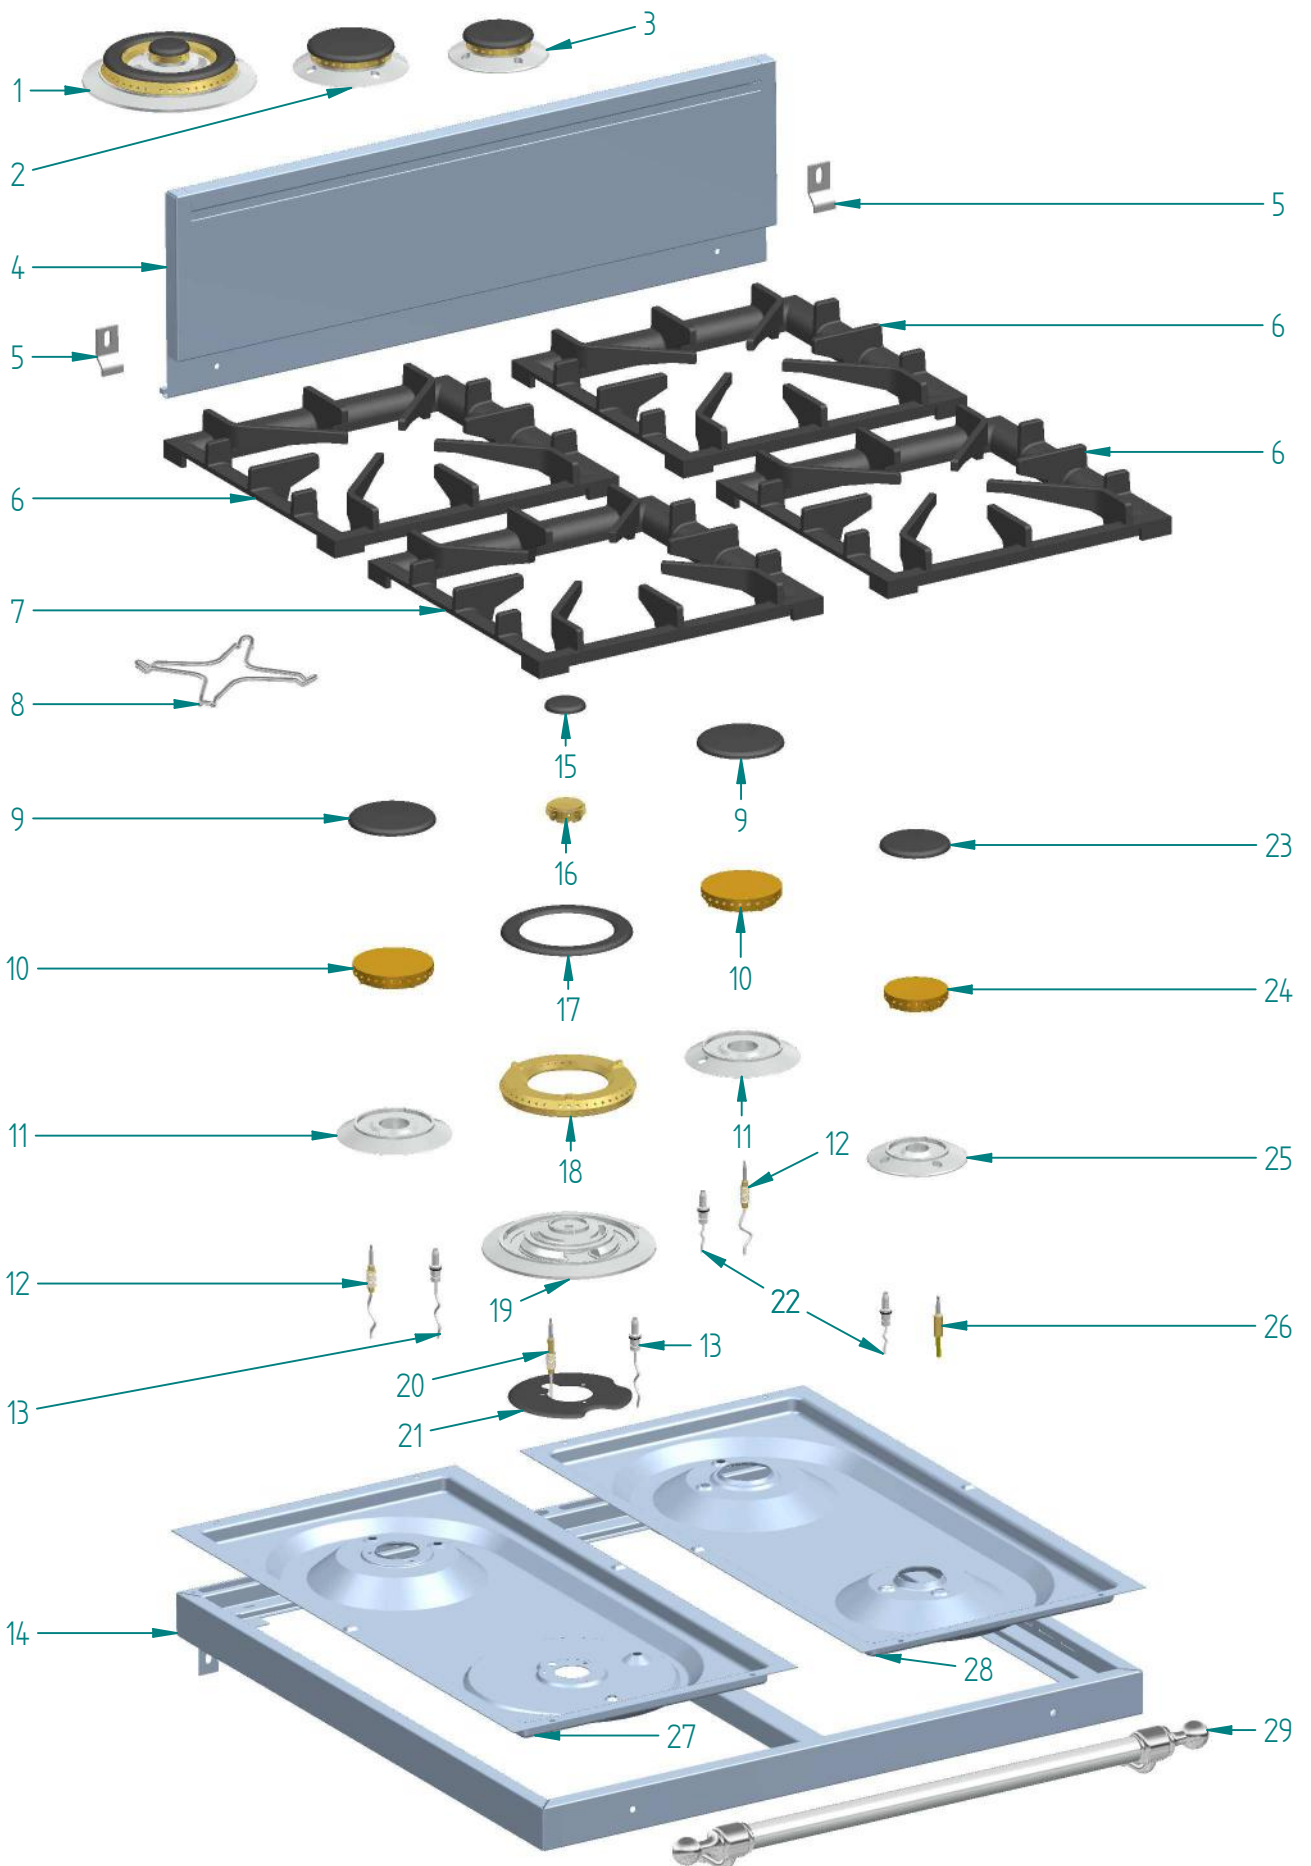

%{Titolo

<i>dis.</i>	<i>cod.</i>	<i>descrizione</i>	<i>description</i>
1	KBR013	KIT BRUC TRIPLA CORONA DUAL	COMPLETE DUAL TR RING BURNER
2	KBR003	KIT BRUC RAP PIANO/CUC PROF 2 FORI	COMPLETE RAPID BURNER (2 HOLES)
3	KBR004	KIT BRUC SEM RAP PIA/CUC PRO 2 FORI	COMPLETE SMALL RAPID BURN (2 HOLES)
4	S/002/37	ALZATINA CUCINA USA P60 G-GAS INOX	SPLASHBACK FOR UP60 GAS / ST.ST.
5	S/232/45	SQUADRETTA FERMA CUCINA	BRACKET
6	A/092/78/10	GRIGLIA PROFESS 60 FORO 80 285X280 VETR	PROFESSIONAL GRILL HOB/COOK. 60 CM (1 HOLE 80 MM)
7	A/092/80/10	GRIGLIA PROFESS 60 FORO 120 285X280VETR	PROFESSIONAL GRILL HOB/COOK. 60 CM (1 HOLE 120 MM)
8	A/092/52	RIDUZIONE FUOCHI FILO CROMATO	RING ADAPTER GRILL
9	A/048/02/10	COPRISPART GRANDE (S2) RAF MAT 3F	LARGE FLAME DIFFUSER COVER
10	A/478/12/90	SPARTIFIAMMA GRANDE	NEW LARGE FLAME DIFFUSER
11	A/488/11/91	TAZZINA P C GRANDE (2 FORI)	HOB COOKER LARGE CUP+IGN+S.V. HOLES
12	A/490/17	TERMOCOPPIA BIFIL 70CM M8X1	THERMOCOUPLE 70
13	A/018/04	CANDELA ACC.(CAVO=MM600 H=MM28)	IGNITION PLUG MM 600
14	S/239/17/08	TELAIO PIANO CUC USA P60 INOX	FRAME FOR UP60
15	A/048/07/10	COPRISPART TC AUX RAF MAT 3F	TRIPLE RING BURNER SMALL COVER
16	A/478/17	SPARTIFIAMMA TC AUSILIARIO +INDEX	TR RING SMALL FLAME DIVIDER (INDEX)
17	A/048/09/10	COPRISPART TC GR 1V/DUAL RAF MAT 3F	TRIPLE RING FLAME DIVIDER COVER
18	A/478/21	SPARTIFIAMMA TC GRANDE 1 V/DUAL +P	DUAL TRIPLE RING BIG FLAME DIVIDER WITH SUPPORTS
19	A/488/24	TAZZINA TC DUAL	TRIPLER RING CUP+IGN+S.V. HOLES
20	A/490/18	TERMOCOPPIA BIFIL DUAL 95CM M8X1	THERMOCOUPLE 95 DUAL BURNER
21	S/091/28	DISCO PROTEZIONE TC CUC DUAL/XLP90	ENAMELED RING
22	A/018/02	CANDELA ACC.(CAVO=MM400 H=MM28)	IGNITION PLUG MM 400
23	A/048/06/10	COPRISPART PICCOLO (S1) RAF MAT 3F	SMALL FLAME DIFFUSER COVER
24	A/478/12/92	SPARTIFIAMMA PICCOLO	NEW SMALL FLAME DIFFUSER
25	A/488/11/93	TAZZINA P C PICCOLA (2 FORI)	HOB COOKER SMALL CUP+IGN+S.V. HOLES
26	A/490/03	TERMOCOPPIA BIFIL 45CM M8X1	THERMOCOUPLE 45
27	S/216/30/08	RACCOGLIG P60D-HP665 1F+TC INOX	HP665 1 BURN+ TR DRIP CATCHER
28	S/216/12/08	RACCOGLIG P60-P665 2F INOX	DRIP CATCHER 2 RINGS P60 P665 PD90B
29	A/116/26/08	MAN/CORRIM CROMO MAJEST D=22 I=420	CHROME HANDLE MAJESTIC D=22 I=420