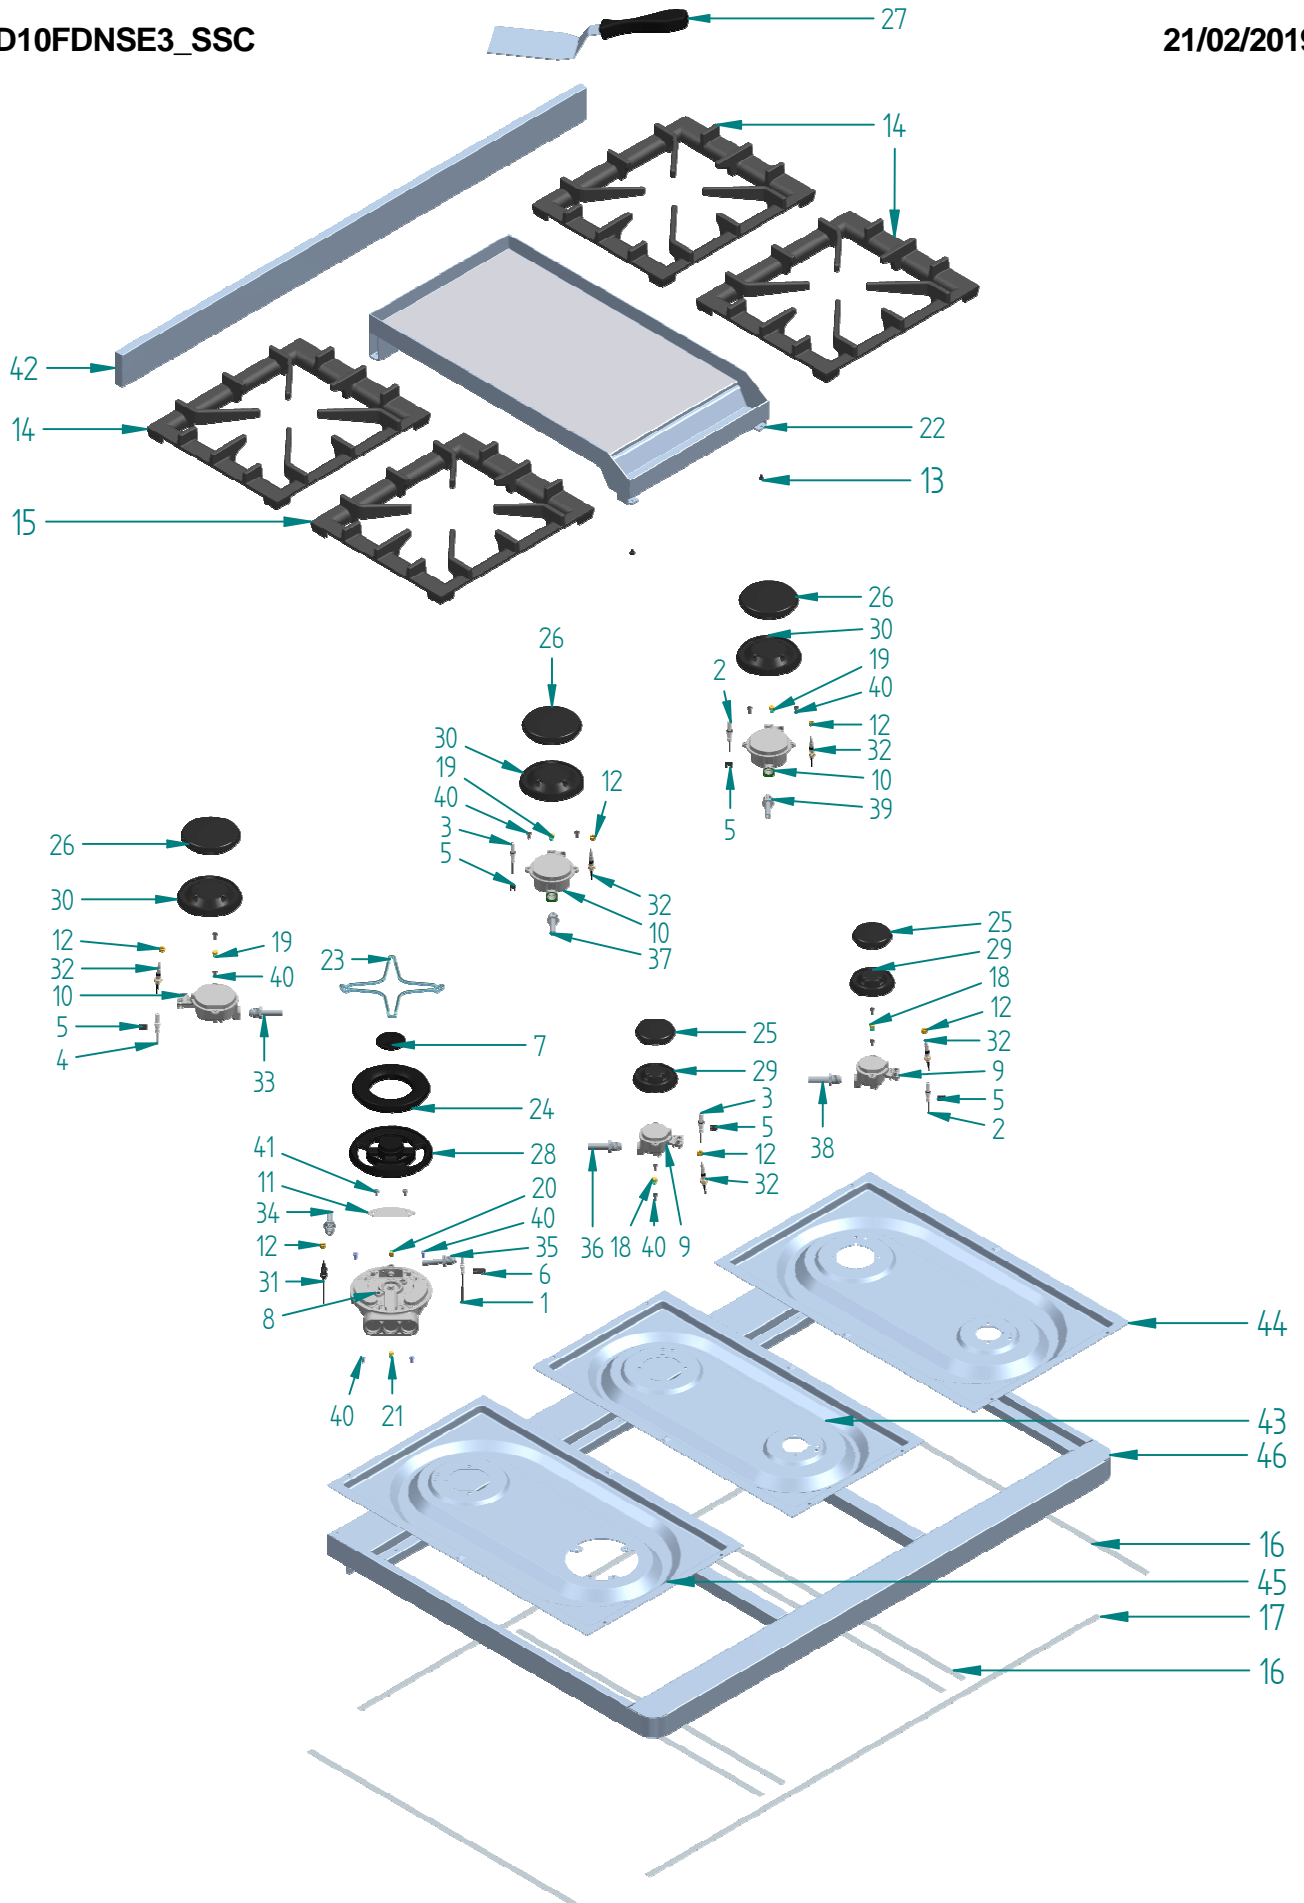

N°	Cod	Descrizione	Inglese	Qty
1	EA0885001000000	CANDELA IS TC SABAF L=600	IGNITION PLUG TC L=600	1
2	EA0885003000000	CANDELA IS P/R/SR SABAF L=400	IGNITION PLUG P/R/SR L=400	2
3	EA0885004000000	CANDELA IS P/R/SR SABAF L=600	IGNITION PLUG P/R/SR L=600	2
4	EA0885005000000	CANDELA IS P/R/SR SABAF L=850	IGNITION PLUG P/R/SR L=850	1
5	EA1026001000000	CLIP CANDELETTA IS R-SR-P	FIXING CLIP R-SR-P	5
6	EA1026002000000	CLIP CANDELETTA IS DCC + HEA SABAF	FIXING CLIP DCC	1
7	EA1051001000000	COPRISP IS AUX OTT/NERO LOGO ILVE	FLAME DIVIDER COVER AUX	1
8	EA1052002000000	COPPA BRUCIATORE IS DUAL	BURNER SUPPORT DUAL	1
9	EA1052003000000	COPPA BRUCIATORE IS SR	BURNER SUPPOR SR	2
10	EA1052004000000	COPPA BRUCIATORE IS R	BURNER SUPPOR R	3
11	EA1053001000000	COPRIFORO LAMIERINO CHIUS COPPA IS	HOLE COVER	1
12	EA1201006000000	DADO TERMOCOP M6X0.75 OT CH 8 H3.5	NUT	6
13	EA2608003000000	GOMMINO GRIGLIA PROFESSIONAL	RUBBER FOR GRID	4
14	EA2630005000000	GRIGLIA MAJ FORO MM80 (330X280) VET	MAJESTIC GRILL 80MM HOLE	3
15	EA2630006000000	GRIGLIA MAJ FORO MM120 (330X280)VET	MAJESTIC GRILL 120MM HOLE	1
16	EA2683008000000	GUARNIZIONE RACCOGLIGOCCE L=570	GASKET L=570	6
17	EA2683009000000	GUARNIZIONE RACCOGLIGOCCE L=970	GASKET L=970	2
18	EA3262002000000	INIETTORE 0211/97	INJECTOR 0211/97	2
19	EA3262012000000	INIETTORE 0103/130	INJECTOR 0103/130	3
20	EA3262037000000	INIETTORE 1048/142	INJECTOR 1048/142	1
21	EA3262041000000	INIETTORE 0101/70	INJECTOR 0101/70	1
22	EA5310005000000	PIASTRA FRY TOP 2F PROFESS/MAJESTIC	PROFESS/MAJESTIC FRY TOP PLATE	1
23	EA6051001000000	RIDUZIONE FUOCHI FILO CROMATO	RING ADAPTER GRILL	1
24	EA6576001000000	SPARTIF IS DCC+DUAL OTT NERO	FLAME DIVIDER DCC+DUAL	1
25	EA6576002000000	SPARTIFIAMMA IS SR OTT NERO	FLAME DIVIDER SR	2
26	EA6576003000000	SPARTIFIAMMA IS R OTT NERO	FLAME DIVIDER R	3
27	EA6577001000000	SPATOLA FRY TOP MARCHIO ILVE		1
28	EA6826001000000	TAZZINA IS (SUPPL AL) DCC+DUAL NERO	BURNER CUP DCC	1
29	EA6826002000000	TAZZINA IS (SUPP AL) SR NERO	BURNER CUP SR	2
30	EA6826003000000	TAZZINA IS (SUPP AL) R NERO	BURNER CUP R	3
31	EA6868001000000	TERMOCOPPIA BIF JACK 45CM IS TC	THERMOCOUPLE 45 CM TC	1
32	EA6868003000000	TERMOCOPPIA BIF JACK 60CM IS P/R/SR	THERMOCOUPLE 60 CM P/R/SR	5
33	EA7077053000000	TUBETTO GAS MD106/FD-M127D POST SX	GAS PIPE	1
34	EA7077059000000	TUBETTO GAS MD106/FD ANT SX DC	GAS PIPE	1
35	EA7077060000000	TUBETTO GAS MD106/FD ANT SX AUX	GAS PIPE	1
36	EA7077062000000	TUBETTO GAS MD106/FD ANT CENTR	GAS PIPE	1
37	EA7077063000000	TUBETTO GAS MD106/FD POST CENTR	GAS PIPE	1
38	EA7077064000000	TUBETTO GAS MD10FD ANT DX		1
39	EA7077065000000	TUBETTO GAS MD10FD POST DX	GAS PIPE	1
40	EA7851001000000	VITE SUP FISS COPPA BRUC SABAF	SCREW	14
41	EA7851002000000	VITE INF FISSA COPPA BRUC SABAF	SCREW	2
42	ES0251005080008	ALZATINA CUC PD-MD10 L=1000 NO ASOL	BACK SPLASH FOR PD-MD10	1
43	ES5977016080008	RACCOGLIG P06 2F INOX Ilve/Sabaf	DRIP CATCHER / ST ST	1
44	ES5977017080008	RACCOGLIG P09 2F INOX Ilve/Sabaf	DRIP CATCHER / ST ST	1
45	ES5977018080008	RACCOGLIG P09 1F+TC INOX Ilve/Sabaf	DRIP CATCHER 1 BURN+TC	1
46	ES6860020000008	TELAIO PIANO CUC MD106	MD106 ST ST ROP FRAME	1