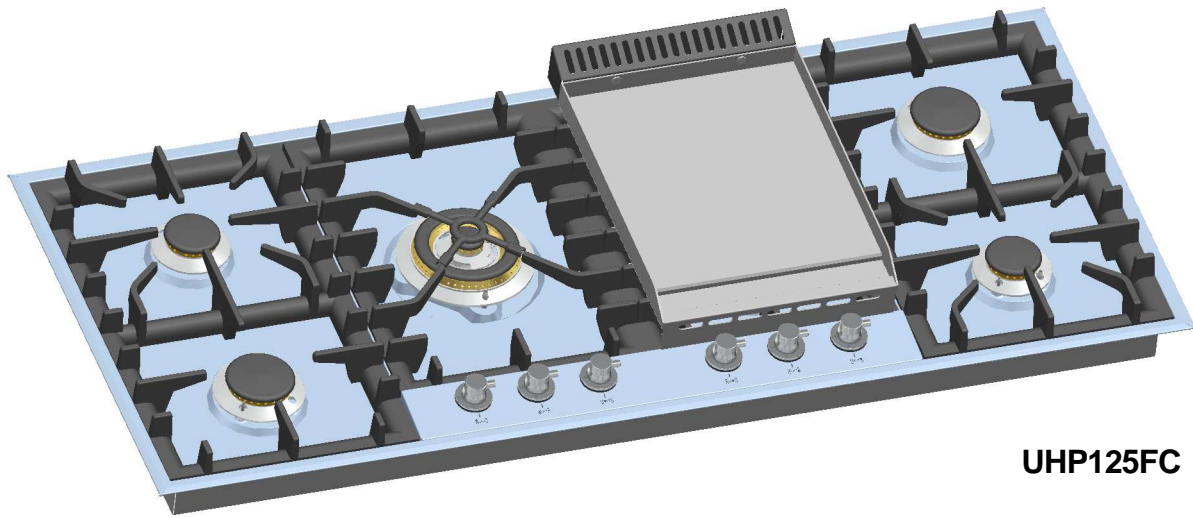

ILVE S.p.a.

UHP125FC/I

UHP125FC

03/06/2015

UHP125FC

i ILVE
the art of cooking

MADE IN ITALY