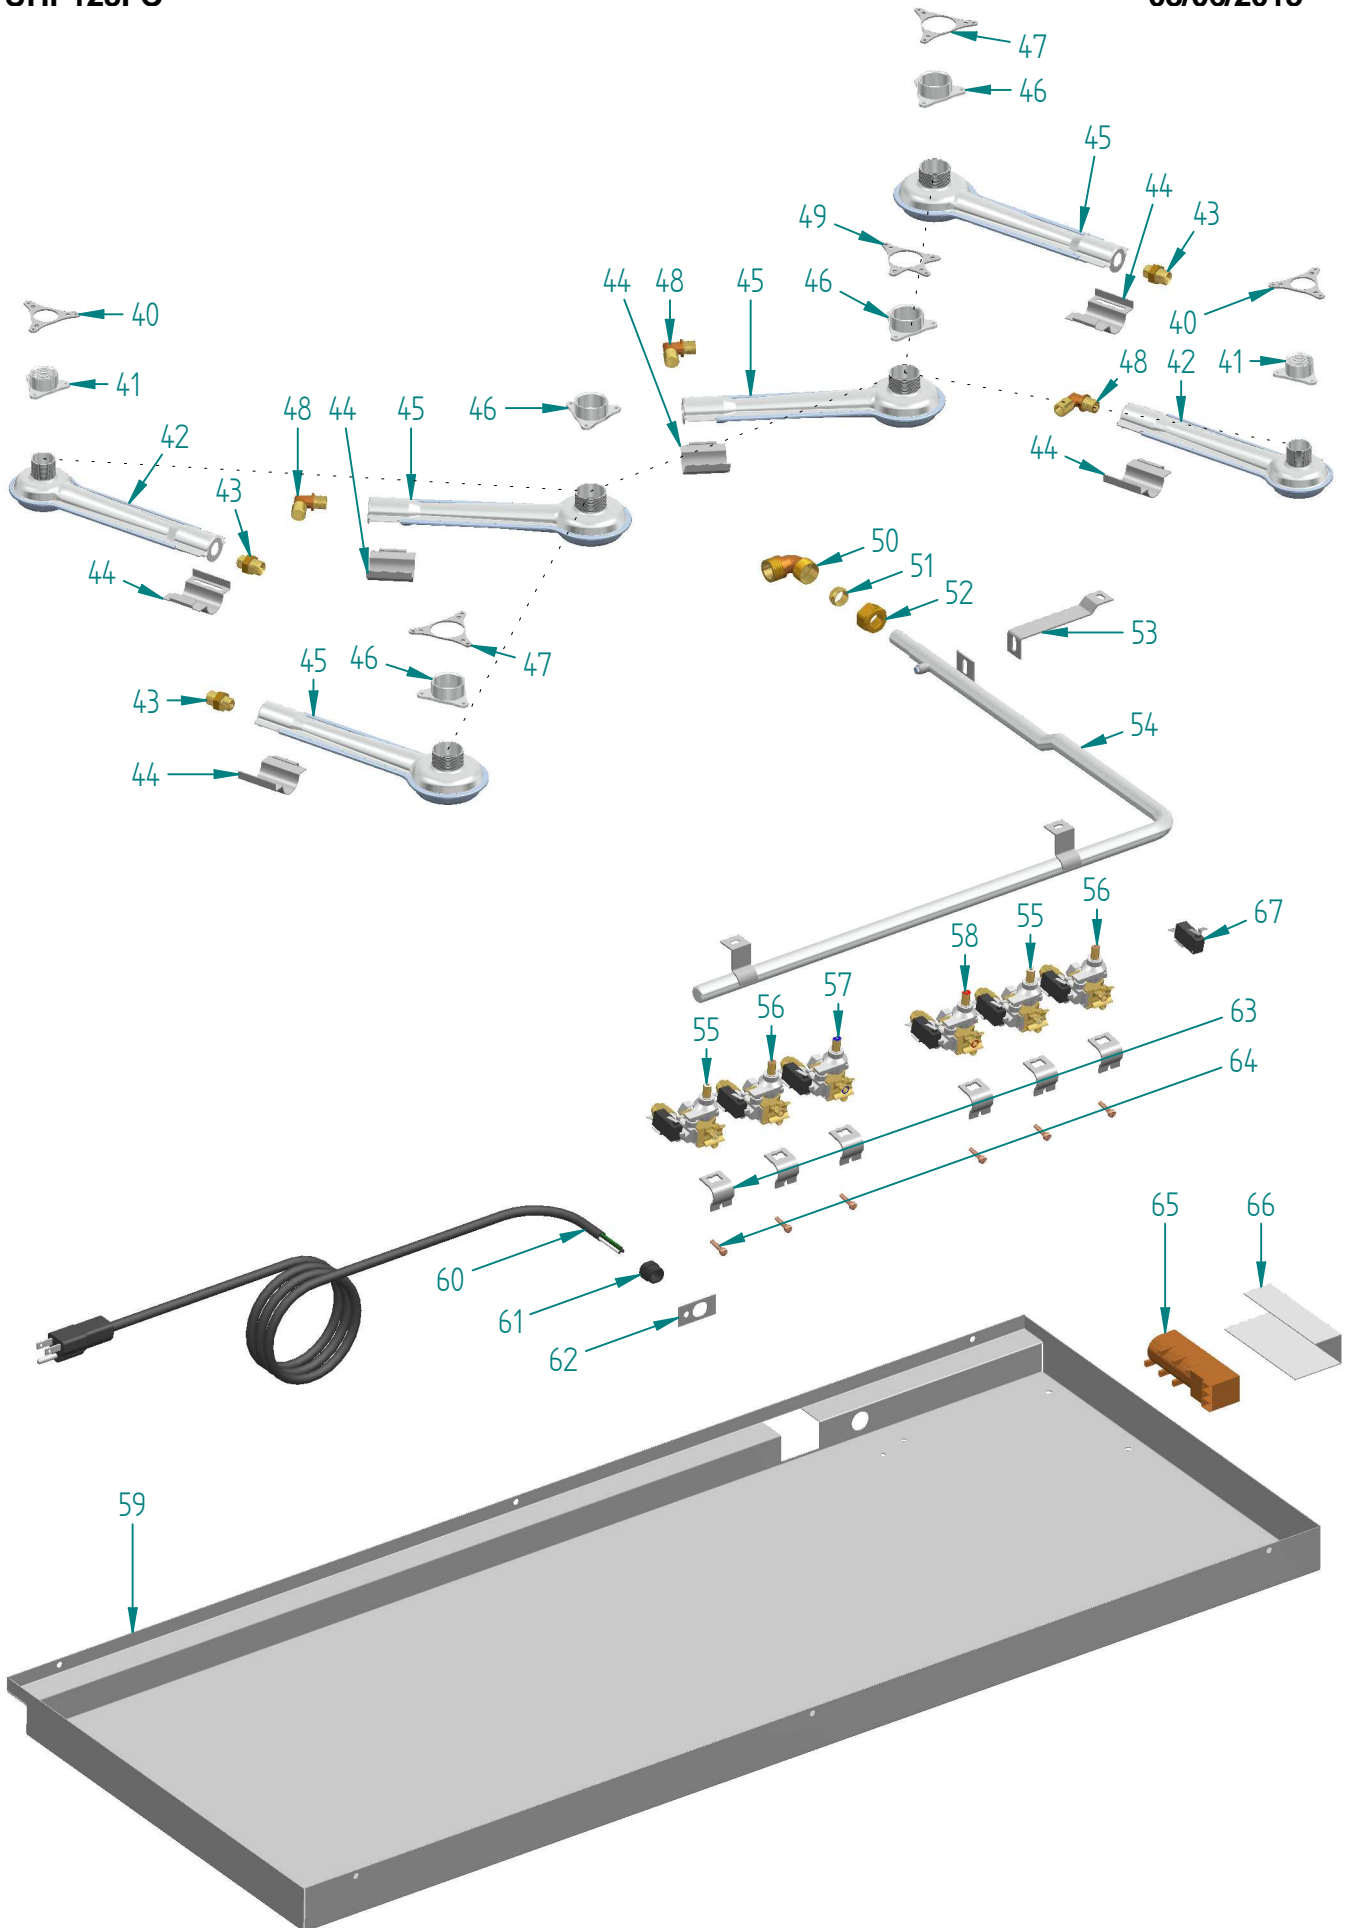

<i>dis.</i>	<i>cod.</i>	<i>descrizione</i>	<i>description</i>
40	S/001/01	ADATTATORE GHIERA PICCOLA PIANI USA	BURNER ADAPTOR
41	A/082/31	GHIERA AL 22X12 (PICCOLA)	SMALL BURNER RING
42	A/014/20	BRUCIATORE SOGLIOLA PICCOLO ALLUMINATO	SMALL BURNER
43	A/434/05	PORTAINIETT PIANI OT DRITTO DIS.346	INJECTOR HOLDER
44	S/096/00	FARFALLA REG ARIA BRUC SOGLIOLA	BURNER AIR REG. BUTTERFLY VALVE
45	A/014/21	BRUCIATORE SOGLIOLA GRANDE ALLUMINATO	BIG BURNER
46	A/082/30	GHIERA AL 28X12 (GRANDE)	BIG BURNER RING
47	S/001/00	ADATTATORE GHIERA GRANDE PIANI USA	BURNER ADAPTOR
48	A/434/04	PORTAINIETT A GOMITO GRILL/FUOCHI	INJECTOR HOLDER GRILL/COOKTOP
49	S/001/02	ADATTATORE GHIERA PESCERA PIANI USA	BURNER ADAPTOR
50	A/452/04	RACC CURVO PORTAG (SIRAL) 1/2" PO-04 D.14 OT 9360000070	HOSETAIL COUPLING (SIRAL)
51	A/004/04	BICONO 14MM RACCORDO PORTAGOMMA S135 944000016	HOSE NUT
52	A/062/20	DADO 1/2 D.14 RACCORDO PORTAGOMMA A/415/11 935002022	NUT HOSETAIL S.436/4
53	S/118/03	FERMARAMPA HP95/HP65 LAT POST	RAMP FRONT STOP FOR HP95
54	A/453/06	RAMPA PIANO HP125	RAMP FOR HP125
55	A/466/62	RUB CON MICRO PIANI VALV (45)SR USA	VALVE + S.V.
56	A/466/63	RUB CON MICRO PIANI VALV (55) R USA	VALVE + S.V.
57	A/466/55	RUB CON MICRO PIANI VALV (61)TC	VALVE + S.V.
58	A/466/54	RUB CON MICRO PIANI VALV (50)P	VALVE + S.V.
59	S/010/60	CASSETTA PIANO COTT HP125	HP125 BED
60	A/050/51	CORD 3X16AWG L=180 SPINA USA-UL 2PUNT. + 1 OCC.	CABLE
61	A/008/02	BLOCCACAVO PICCOLO PIANI 6N3-4	PLASTIC STRIP /COOKTOP
62	S/190/04	PIASTRINA BLOCCACAVO PIANI	COOKTOP CABLE CLAMPING PLAQUE
63	A/012/06	BRIGLIA RUB PIANI RAMPA TONDA D=16	SABAF VALVE CLAMP
64	A/600/38	VITE BR RAMPA TONDA RUB SABAF	SCREW
65	A/494/27	TRASFORMATORE ACC EL 6 FUOCHI UL	6 WAYS IGN TRANSFORMER
66	A/024/12	CARTONCINO ISOL NOMEX TRASF 6FUOCHI	NOMEX INSULATING CARD FOR IGNITION TRANSFORMER 6 BURNE
67	A/401/12	MICROINT ACC RUB SABAF PIANI VALV	IGNITION SWITCH

%{Titolo