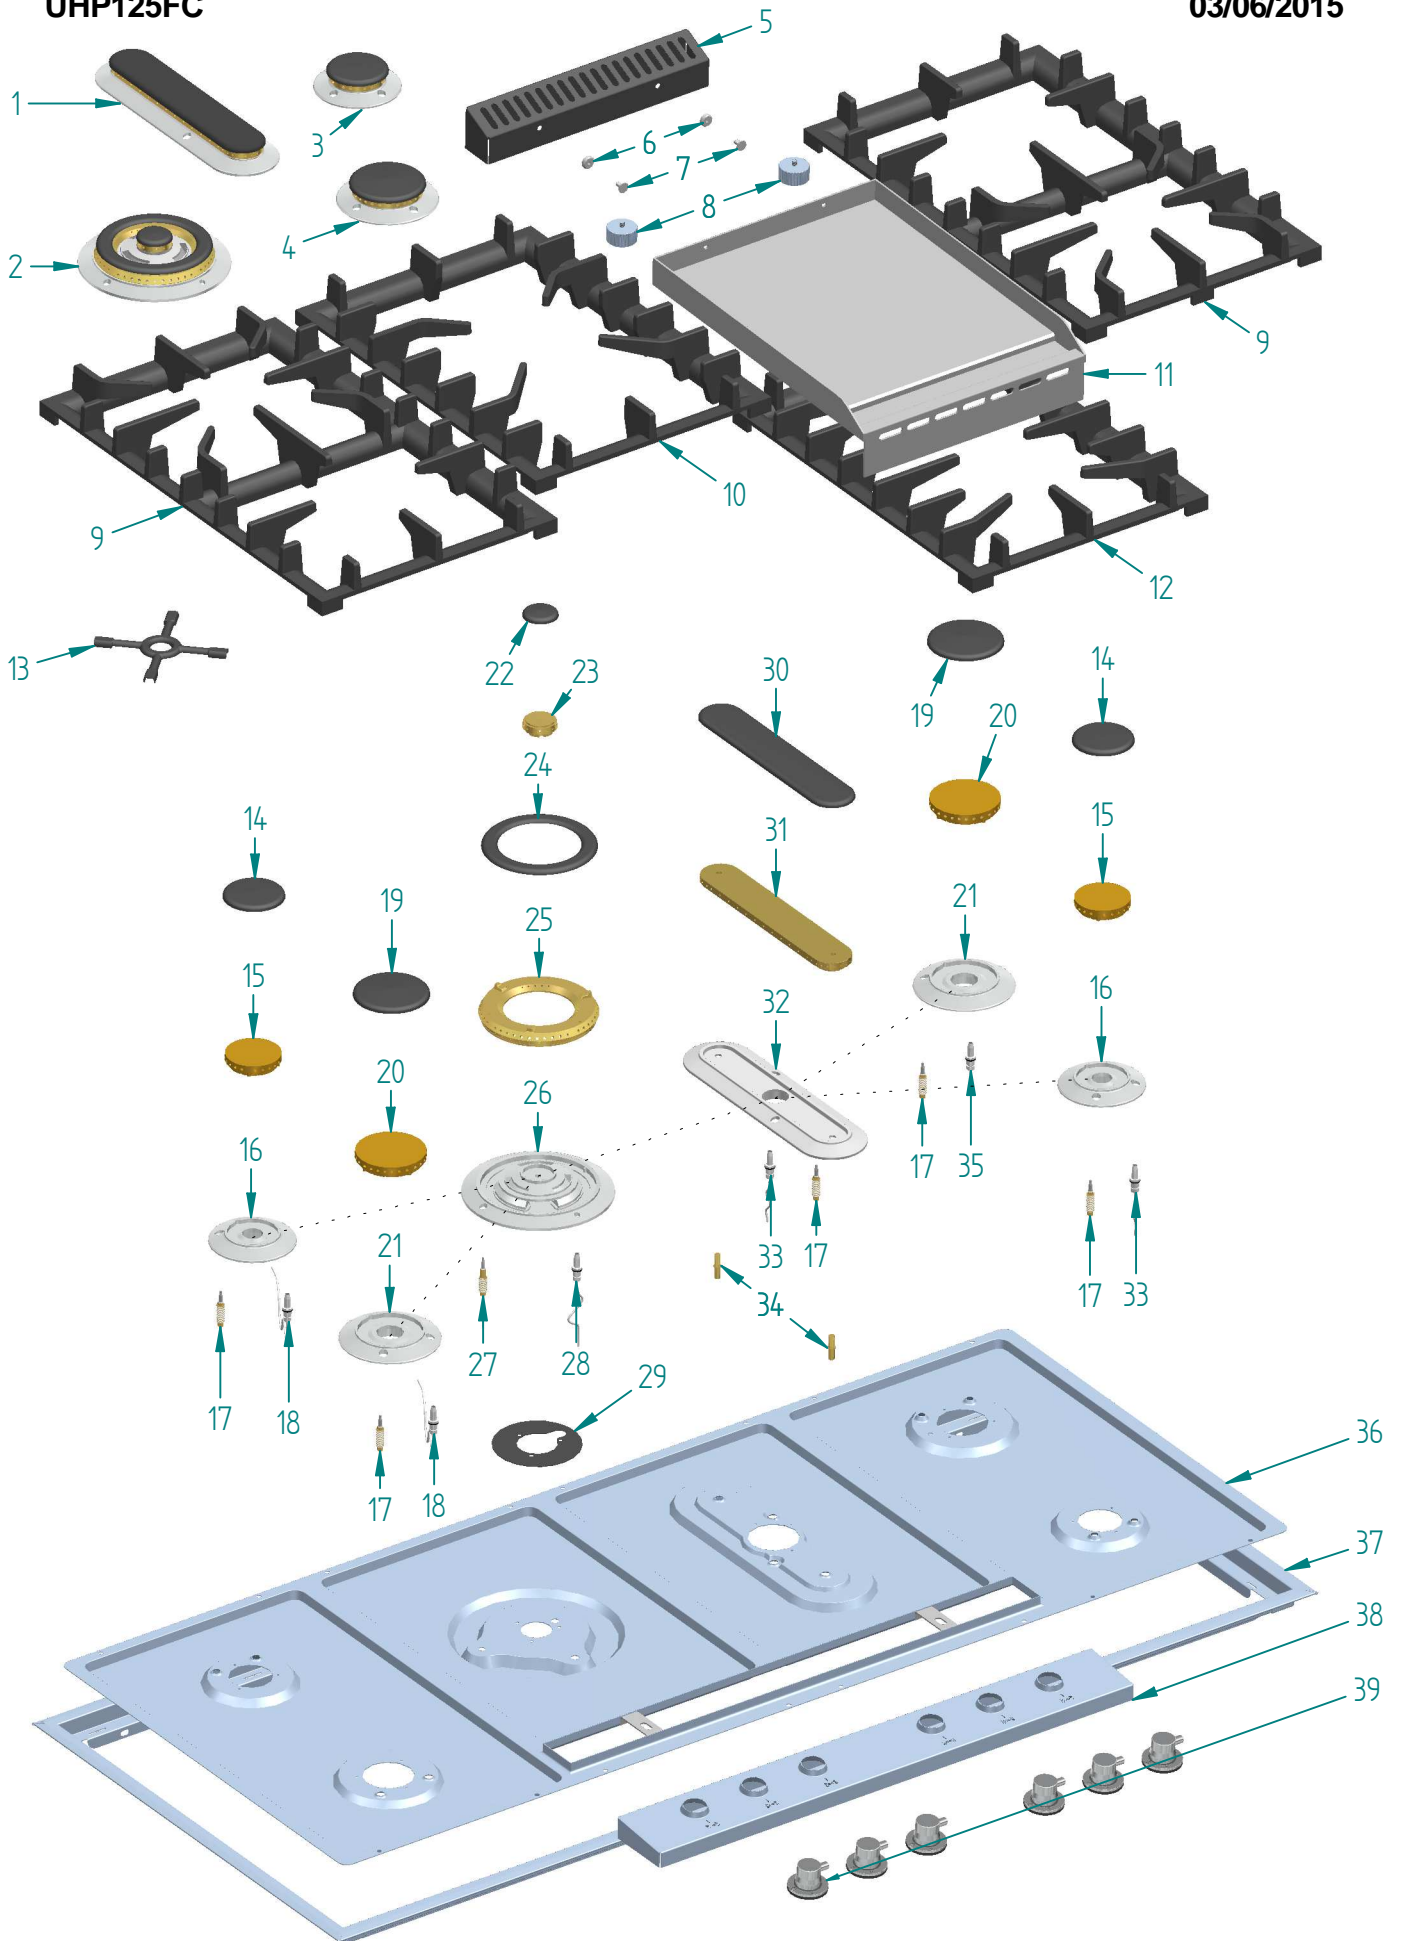

<i>dis.</i>	<i>cod.</i>	<i>descrizione</i>	<i>description</i>
1	KBR002	KIT BRUC PESCIERA 2 FORI	COMPLETE FISH BURNER (2 HOLES)
2	KBR014	KIT BRUC TRIPLA COR SPART C/PIOLI	COMPLETE TR RING BURNER
3	KBR004	KIT BRUC SEM RAP PIA/CUC PRO 2 FORI	COMPLETE SMALL RAPID BURN (2 HOLES)
4	KBR003	KIT BRUC RAP PIANO/CUC PROF 2 FORI	COMPLETE RAPID BURNER (2 HOLES)
5	S/008/30/14	CAMINETTO FRY TOP H90 NERO MAT	FRY TOP CHIMNEY H90
6	A/082/32	GHIERA FIL M5 FISS CAMINO FRY TOP H90	RING
7	A/602/28	VITE FISS CERN COP S40/FRY TOP H90 ZINC DIS.043	SPECIAL SCREW
8	G/450/00	SPESSORE (KIT) FRY TOP HP95	SCREWS FOR HP95 FRY TOP
9	A/092/01/10	GRIGLIA PROFESS HP95-HP65SX VETR	GRID FOR P95-P65SX HOB
10	A/092/69/10	GRIGLIA PROFESS TRIPLA C HP95C VETR	CAST IRON CENTRAL GRIL FOR P95C
11	A/419/04	PIASTRA FRY TOP H30-H90-HP95	FRY TOP PLATE FOR H90P
12	A/092/06/10	GRIGLIA PROFESS PESCIERA HP95 VETR	FISH BURNER GRID FOR P95
13	A/092/97	RIDUZIONE FUOCHI SMALTATA	CAST IRON GRILL FOR FISH BURNER
14	A/048/06/10	COPRISPART PICCOLO (S1) RAF MAT 3F	SMALL FLAME DIFFUSER COVER
15	A/478/12/92	SPARTIFIAMMA PICCOLO	NEW SMALL FLAME DIFFUSER
16	A/488/11/93	TAZZINA P C PICCOLA (2 FORI)	HOB COOKER SMALL CUP+IGN+S.V. HOLES
17	A/490/03	TERMOCOPPIA BIFIL 45CM M8X1	THERMOCOUPLE 45
18	A/018/00	CANDELA ACC.(CAVO=MM1200 H=MM28)	IGNITION PLUG MM 1200
19	A/048/02/10	COPRISPART GRANDE (S2) RAF MAT 3F	LARGE FLAME DIFFUSER COVER
20	A/478/12/90	SPARTIFIAMMA GRANDE	NEW LARGE FLAME DIFFUSER
21	A/488/11/91	TAZZINA P C GRANDE (2 FORI)	HOB COOKER LARGE CUP+IGN+S.V. HOLES
22	A/048/07/10	COPRISPART TC AUX RAF MAT 3F	TRIPLE RING BURNER SMALL COVER
23	A/478/17	SPARTIFIAMMA TC AUSILIARIO +INDEX	TR RING SMALL FLAME DIVIDER (INDEX)
24	A/048/09/10	COPRISPART TC GR 1V/DUAL RAF MAT 3F	TRIPLE RING FLAME DIVIDER COVER
25	A/478/21	SPARTIFIAMMA TC GRANDE 1 V/DUAL +P	DUAL TRIPLE RING BIG FLAME DIVIDER WITH SUPPORTS
26	A/488/23	TAZZINA TC (2 FORI)	TRIPLER RING CUP+IGN+S.V. HOLES
27	A/490/19	TERMOCOPPIA BIFIL TC 45CM M8X1	THERMOCOUPLE 45
28	A/018/06	CANDELA ACC.(CAVO=MM800 H=MM28)	IGNITION PLUG MM 800
29	S/091/26	DISCO PROTEZIONE TC HP95	ENAMELED RING
30	A/048/04/10	COPRISPART PESCIERA RAF MAT 3F	FISH BURNER FLAME DIFFUSER COVER
31	A/478/08	SPARTIFIAMMA PESCIERA	FISH BURNER BRASS FLAME DIFFUSER
32	A/488/13	TAZZINA PESCIERA (2 FORI)	FISH BURNER CUP+IGN+S.V. HOLES
33	A/018/04	CANDELA ACC.(CAVO=MM600 H=MM28)	IGNITION PLUG MM 600
34	A/602/42	VITE PESCIERA 8X26XM6 OTTONE	RETAINING SCREW FOR FISH BURNER
35	A/018/02	CANDELA ACC.(CAVO=MM400 H=MM28)	IGNITION PLUG MM 400
36	S/174/93/08	PIANO UHP125PC INOX	COOK TOP UHP125PC / ST.ST.
37	S/049/36/08	CORNICE PIANO HP125 INOX	CORNICE FOR HP125 / ST.ST.
38	S/061/10/08	CRUSCOTTINO INCL HP125 INOX	CONTROL BOARD FOR HP125 / ST ST
39	G/348/06/08	MANOPOLA GAS HP95 NERO INOX ML	GAS KNOB FOR HP95 / SH ST ST