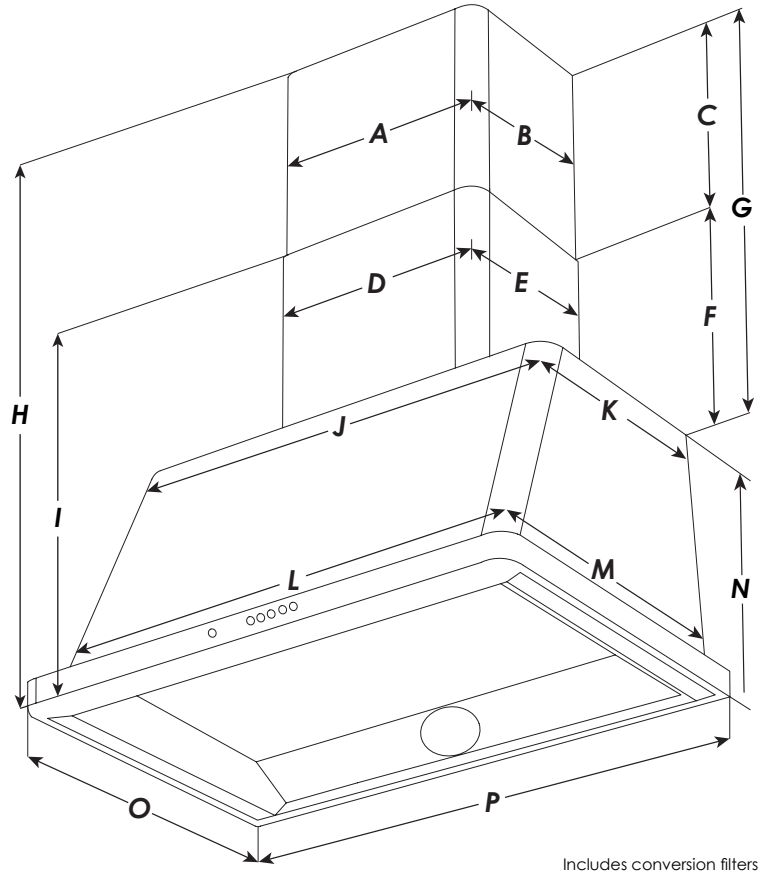

Majestic II - UAM76

30" Wall Mount Range Hood

Key Features

- 4 ventilating speeds.
- 600 CFM ventilation effectively removes odors and grease.
- Halogen Lights illuminate the cooktop.
- Anti-grease filters in anodized aluminum are dishwasher safe.

General Information

Materials.....	Stainless Steel
Exhaust Method.....	Convertible
Exhaust Vent Location.....	Top
Duct Shape.....	Round
Round Duct Diameter.....	5 14/16" / 15 CM
Adjustable Height.....	Yes
Filter Type.....	Mesh
Washable Filter.....	Yes
Dishwasher Safe Filter.....	Yes
Filter Material.....	Aluminum
Speed Control.....	Yes
Number of Speeds.....	4-Speed
Speed Control Type.....	Push Button
Minimum Sones.....	3
Maximum Sones.....	14
Maximum Sound Level.....	66 db
Infrared Lights.....	1
Required Bulb Wattage.....	20 Watt
Blower Type.....	Interior Unit
Maximum Air Movement.....	600 CFM
Delay Shut-off.....	Yes
Filter Clean Reminder.....	Yes
Power Source.....	Plug-In
Voltage.....	120 Volts
Amperage.....	15 AMPS
Hertz.....	60 Hz

Includes conversion filters.
Duct and vent cup are not included.
Customers must provide their own duct and vent

Specifications

Point	Description	Measurement	
		Inch	CM
A	Duct Extension Width	16	40.64
B	Duct Extension Depth	11	27.94
C	Duct Extension Height	14 ^{12/16}	37.46
D	Duct Width	15 ^{12/16}	40.01
E	Duct Depth	11 ^{7/16}	29.05
F	Duct Minimum Height	14 ^{9/16}	36.99
G	Duct Maximum Height	29 ^{5/16}	74.45
H	Maximum Overall Height	46 ^{10/16}	118.43
I	Minimum Overall Height	32 ^{3/16}	81.76
J	Upper Chimney Width	24 ^{10/16}	62.55
K	Upper Chimney Depth	15 ^{4/16}	38.74
L	Lower Chimney Width	26 ^{6/16}	66.99
M	Lower Chimney Depth	22	55.88
N	Hood Height with Sleeve	17 ^{5/16}	43.97
O	Overall Depth	23 ^{10/16}	60.01
P	Overall Width	29 ^{14/16}	75.88