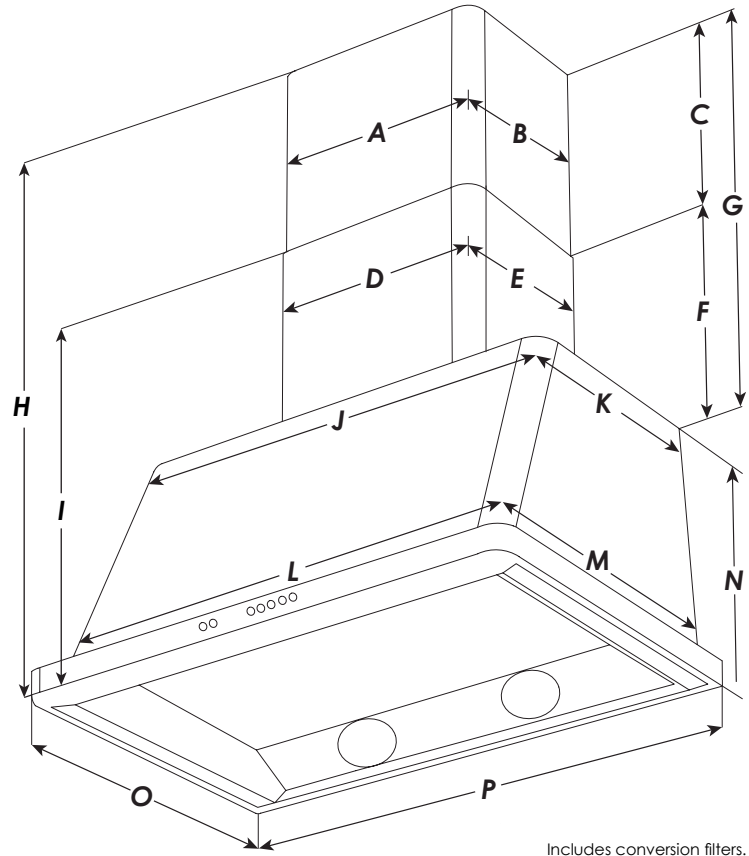

General Information

Materials.....	Stainless Steel
Exhaust Method.....	Ducted
Exhaust Vent Location.....	Top
Duct Shape.....	Round
Round Duct Diameter.....	7 14/16" / 20 CM
Adjustable Height.....	Yes
Filter Type.....	Mesh
Washable Filter.....	Yes
Dishwasher Safe Filter.....	Yes
Filter Material.....	Aluminum
Speed Control.....	Yes
Number of Speeds.....	4-Speed
Speed Control Type.....	Push Button
Minimum Sones.....	3
Maximum Sones.....	14
Maximum Sound Level.....	70 db
Infrared Lights.....	2 (175 watt)
LED Lights.....	4
Blower Type.....	Interior Unit
Maximum Air Movement.....	600 CFM
Delay Shut-off.....	Yes
Filter Clean Reminder.....	Yes
Power Source.....	Plug-In
Voltage.....	120 Volts
Amperage.....	15 AMPS
Hertz.....	60 Hz

Includes conversion filters.
Duct and vent cup are not included.
Customers must provide their own duct and vent

Specifications

Point	Description	Measurement	
		Inch	CM
A	Duct Extension Width	16	40.64
B	Duct Extension Depth	11	27.94
C	Duct Extension Height	14 ^{12/16}	37.46
D	Duct Width	15 ^{12/16}	40.01
E	Duct Depth	11 ^{7/16}	29.05
F	Duct Minimum Height	14 ^{9/16}	36.99
G	Duct Maximum Height	29 ^{5/16}	74.45
H	Maximum Overall Height	46 ^{10/16}	118.43
I	Minimum Overall Height	32 ^{3/16}	81.76
J	Upper Chimney Width	54 ^{6/16}	138.11
K	Upper Chimney Depth	15 ^{4/16}	38.74
L	Lower Chimney Width	55 ^{3/16}	140.24
M	Lower Chimney Depth	22	55.88
N	Hood Height with Sleeve	17 ^{5/16}	43.97
O	Overall Depth	23 ^{10/16}	60.01
P	Overall Width	59 ^{8/16}	151.13