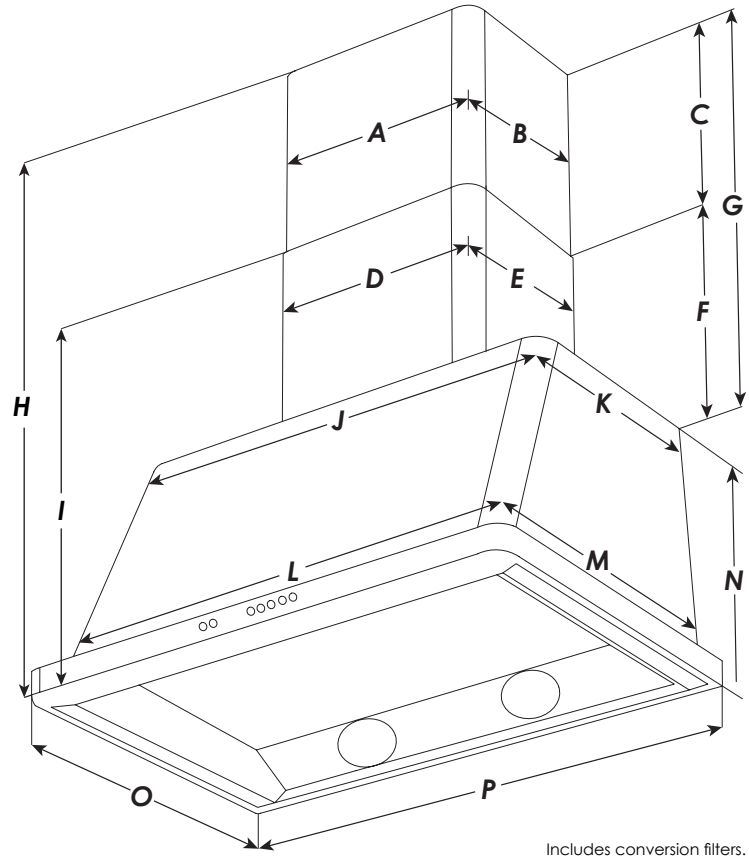

Includes conversion filters.
Duct and vent cup are not included.
Customers must provide their own duct and vent

Specifications

Point	Description	Measurement	
		Inch	CM
A	Duct Extension Width	16	40.64
B	Duct Extension Depth	11	27.94
C	Duct Extension Height	14 ^{12/16}	37.46
D	Duct Width	15 ^{12/16}	40.01
E	Duct Depth	11 ^{7/16}	29.05
F	Duct Minimum Height	14 ^{9/16}	36.99
G	Duct Maximum Height	29 ^{5/16}	74.45
H	Maximum Overall Height	46 ^{10/16}	118.43
I	Minimum Overall Height	32 ^{3/16}	81.76
J	Upper Chimney Width	42 ^{14/16}	108.90
K	Upper Chimney Depth	15 ^{4/16}	38.74
L	Lower Chimney Width	44 ^{6/16}	112.71
M	Lower Chimney Depth	22	55.88
N	Hood Height with Sleeve	17 ^{5/16}	43.97
O	Overall Depth	23 ^{10/16}	60.01
P	Overall Width	47 ^{14/16}	121.60