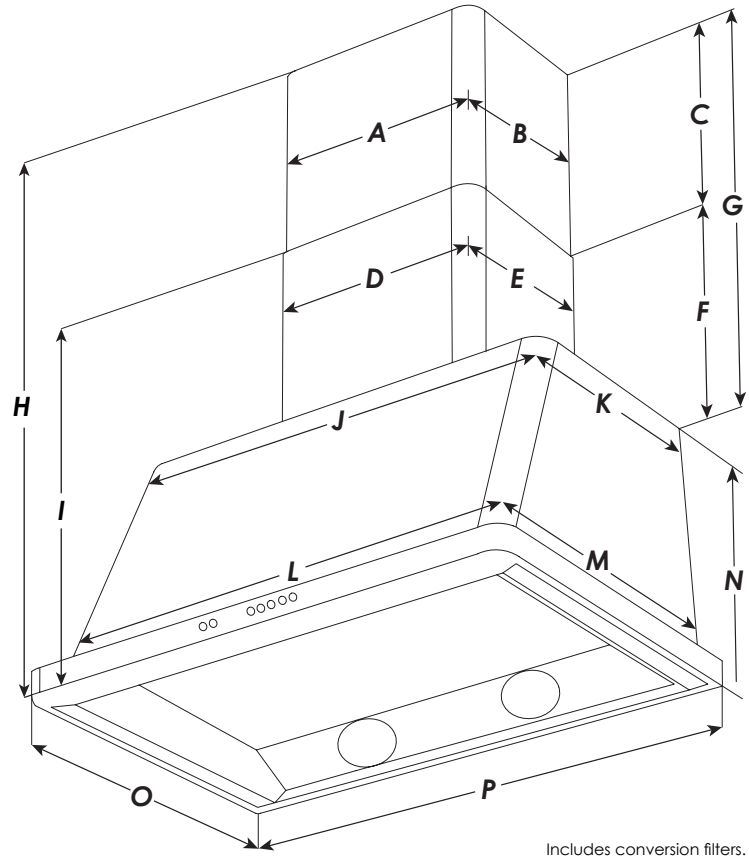

Includes conversion filters.
Duct and vent cup are not included.
Customers must provide their own duct and vent

Specifications

Point	Description	Measurement	
		Inch	CM
A	Duct Extension Width	16	40.64
B	Duct Extension Depth	11	27.94
C	Duct Extension Height	14 ^{12/16}	37.46
D	Duct Width	15 ^{12/16}	40.01
E	Duct Depth	11 ^{7/16}	29.05
F	Duct Minimum Height	14 ^{9/16}	36.99
G	Duct Maximum Height	29 ^{5/16}	74.45
H	Maximum Overall Height	46 ^{10/16}	118.43
I	Minimum Overall Height	32 ^{3/16}	81.76
J	Upper Chimney Width	34 ^{2/16}	86.68
K	Upper Chimney Depth	15 ^{4/16}	38.74
L	Lower Chimney Width	35 ^{14/16}	91.12
M	Lower Chimney Depth	22	55.88
N	Hood Height with Sleeve	17 ^{5/16}	43.97
O	Overall Depth	23 ^{10/16}	60.01
P	Overall Width	39 ^{6/16}	100