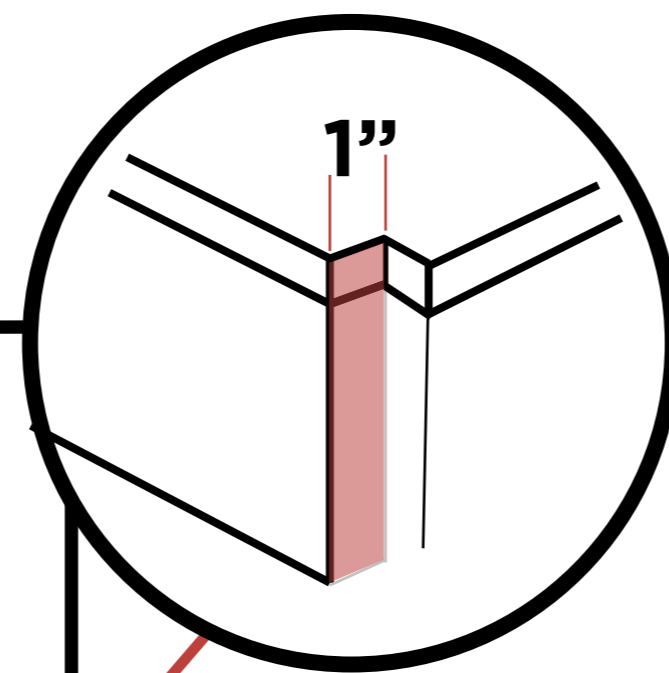

SUMMERSET
PROFESSIONAL GRILLS

32" - Sizzler

Model	SIZ32
Cutout Dimensions**	30.625"W x 8.5"H x 20.75"D
Actual Dimensions	32.441"W x 20"H x 25.5"D
Material	#443 Stainless Steel
Burner Count	4 Main Burner
Total BTU	63,000 BTU
Total Cooking Surface	795 sq. in.
Electical Supply	N/A
Gas Inlet NG	3/8" NPT Female Regulator
Gas Inlet LP	3/8" NPT Male Fitting
Power Cord Length	N/A

Front

Rear

Side

NOTES

Cutout Dimensions **
30.625"W x 8.5"H x 20.75"D

Island Top View

Countertop Notch
Cutout Dimension

Island Front View

Manufacturer Suggested Cutout Dimensions ()**