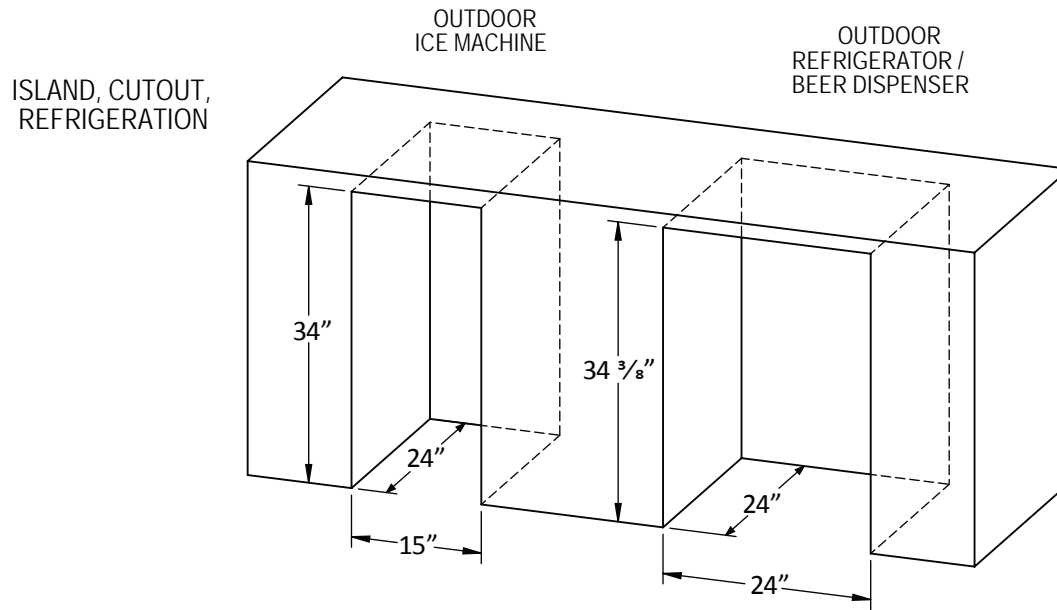

NOTE: See outdoor beer dispenser manual for detailed installation information and faucet tower cutout dimensions.

Models	Description	Electrical Requirements
GRS_24	24" Outdoor Refrigerator, Solid Door with Lock	115V, 60Hz., 1 Phase, 2.3 amps
GRR24	24" Outdoor Refrigerator Drawers with Lock	115V, 60Hz., 1 Phase, 2.3 amps
GRWS_24	24" Outdoor Dual Zone Refrigerator w Wine, Solid Door with Lock	115V, 60Hz., 1 Phase, 2.3 amps
GRWC_24	24" Outdoor Dual Zone Refrigerator w Wine, Glass Door with Lock	115V, 60Hz., 1 Phase, 2.3 amps
GFDS_241	24" Outdoor Single Faucet Beer Dispenser, Solid Door with Lock	115V, 60Hz., 1 Phase, 2.3 amps
GFDS_242	24" Outdoor Double Faucet Beer Dispenser, Solid Door with Lock	115V, 60Hz., 1 Phase, 2.3 amps
GIM_15	15" Outdoor Ice Machine	120V, 60Hz, 3.4 amps

_ = Specify (L) or (R) for Left or Right Hinge model

Hestan Outdoor products are approved for outdoor use only. Hestan Commercial Corporation reserves the right to change materials and specifications without notice.

All Products

Ice Machine Only