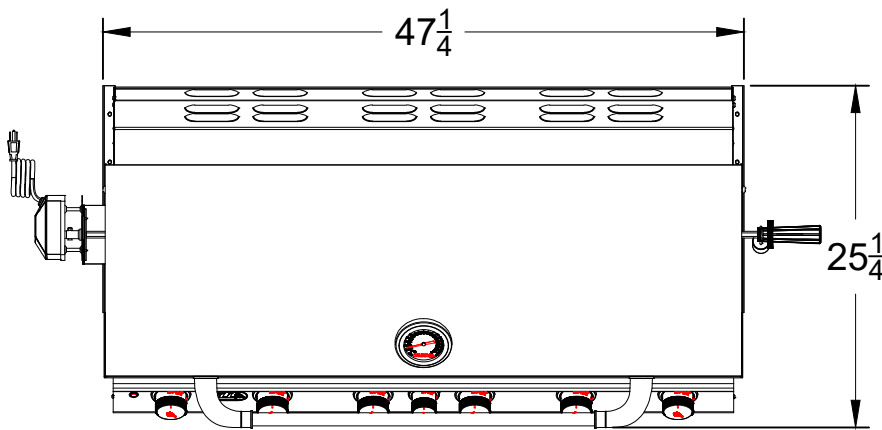

SPEC SHEET OUTLINE
ITEM# 62648 LP & 62649 NG
DESCRIPTION - DIABLO GRILL

PERSPECTIVE VIEW
WITH INSTALLATION
CUT OUT DIMENSIONS

TOP VIEW

FRONT VIEW

RIGHT SIDE VIEW

NOTES:

- 1) ALL DIMENSIONS ARE IN INCH UNITS
- 2) REFER TO PERSPECTIVE VIEW FOR INSTALLATION CUTOUT DIMENSIONS.