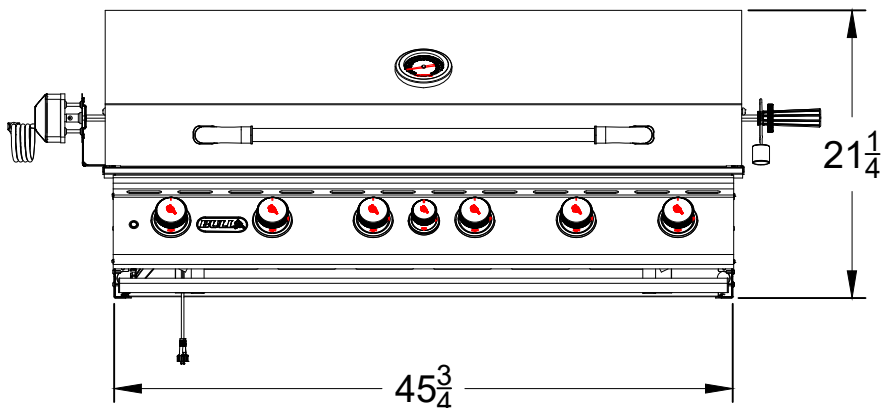

SPEC SHEET OUTLINE
ITEM# 62648 LP & 62649 NG
DESCRIPTION - DIABLO GRILL

PERSPECTIVE VIEW
WITH INSTALLATION
CUT OUT DIMENSIONS

TOP VIEW

FRONT VIEW

RIGHT SIDE VIEW

NOTES:

- 1) ALL DIMENSIONS ARE IN INCH UNITS
- 2) REFER TO PERSPECTIVE VIEW FOR INSTALLATION CUTOUT DIMENSIONS.