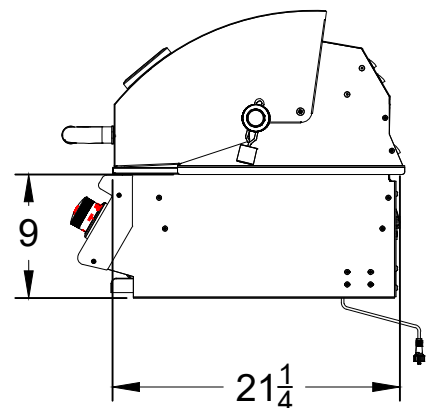

SPEC SHEET OUTLINE
ITEM# 62648 LP & 62649 NG
DESCRIPTION - DIABLO GRILL

PERSPECTIVE VIEW
WITH INSTALLATION
CUT OUT DIMENSIONS

TOP VIEW

FRONT VIEW

RIGHT SIDE VIEW

NOTES:

- 1) ALL DIMENSIONS ARE IN INCH UNITS
- 2) REFER TO PERSPECTIVE VIEW FOR INSTALLATION CUTOUT DIMENSIONS.