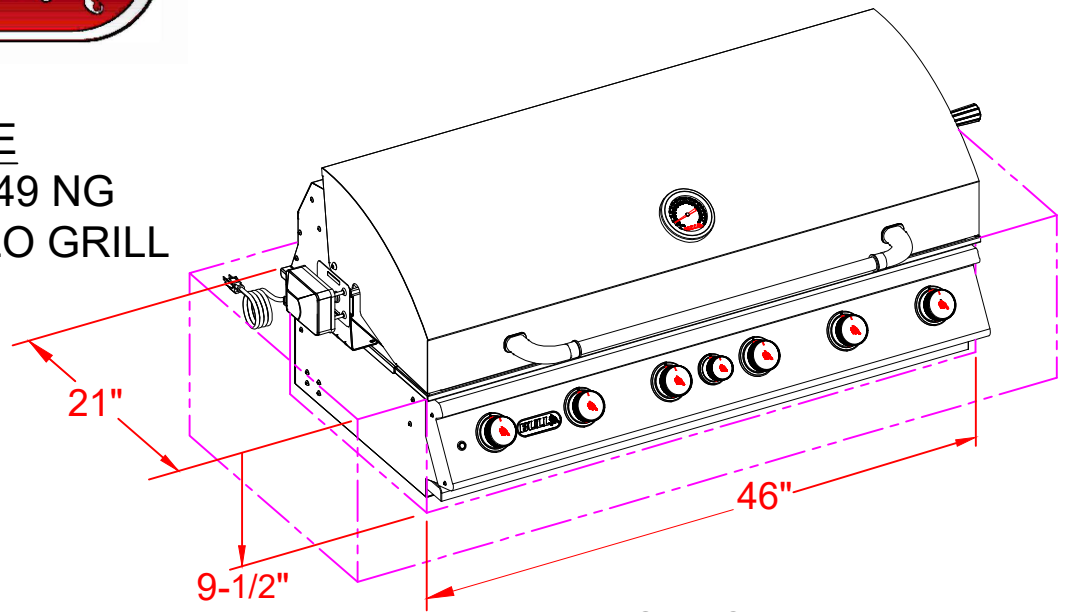

SPEC SHEET OUTLINE
ITEM# 62648 LP & 62649 NG
DESCRIPTION - DIABLO GRILL

PERSPECTIVE VIEW
WITH INSTALLATION
CUT OUT DIMENSIONS

TOP VIEW

FRONT VIEW

RIGHT SIDE VIEW

NOTES:

- 1) ALL DIMENSIONS ARE IN INCH UNITS
- 2) REFER TO PERSPECTIVE VIEW FOR INSTALLATION CUTOUT DIMENSIONS.