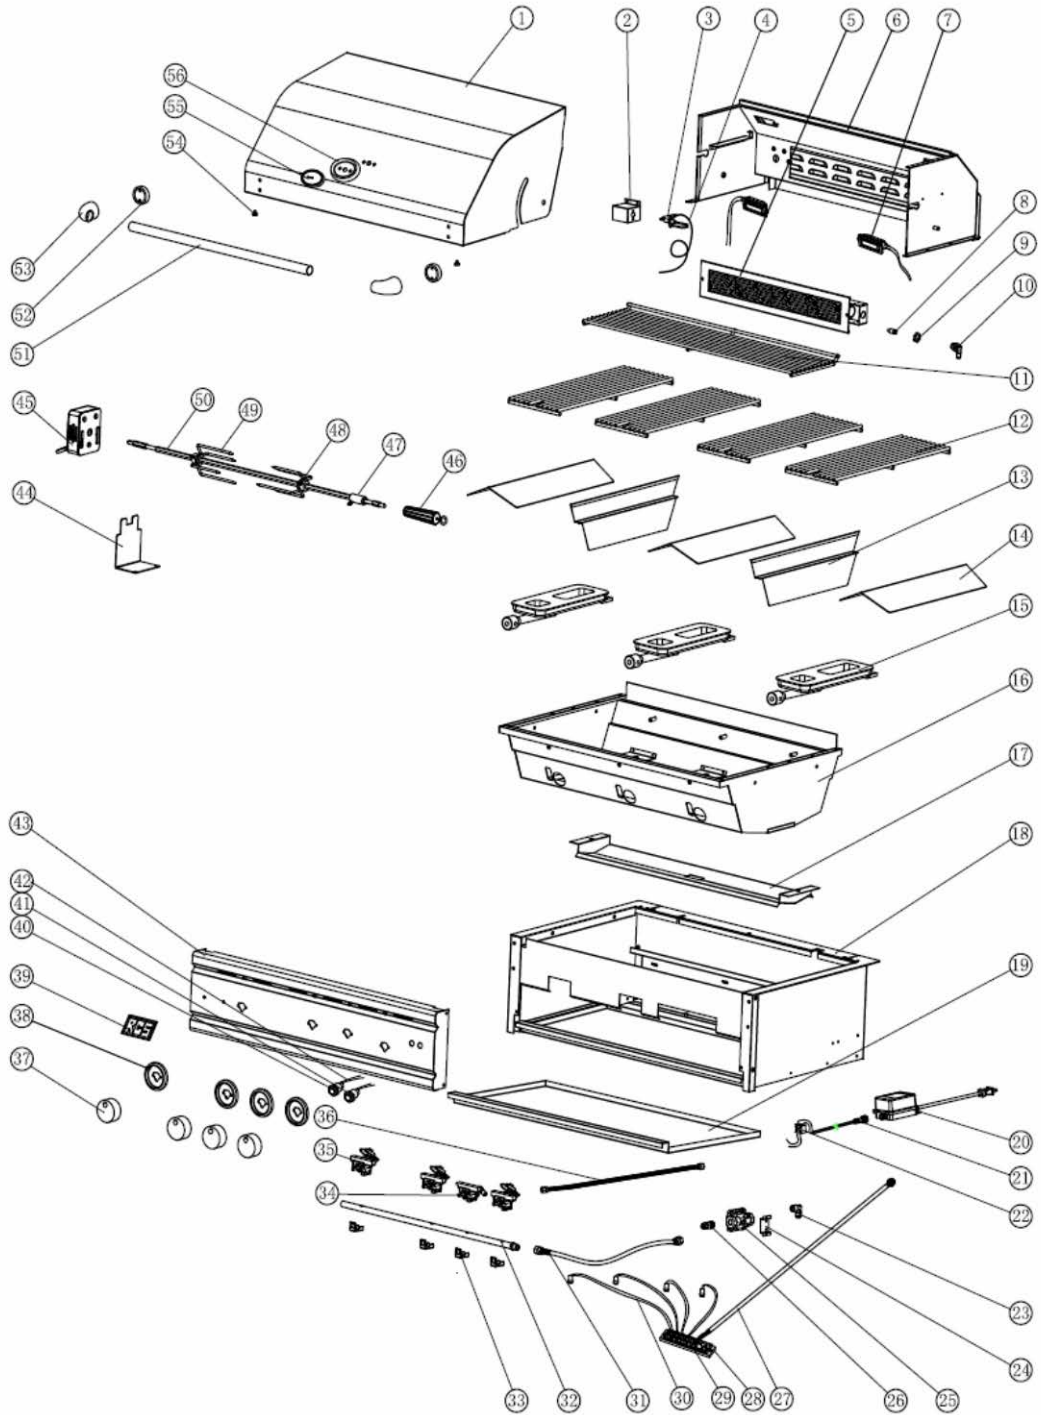

RON30a/RON38a/RON42a Enlarged View

RON30a/RON38a/RON42a Parts List

ITEM	PART#	DESCRIPTION	QTY.			ITEM	PART#	DESCRIPTION	QTY.		
			RON30a	RON38a	RON42a				RON30a	RON38a	RON42a
1	RON071	30"-TOP HOOD	1			27	RON096	SIDE BURNER LED OUTLET	1	1	1
	RON113	38"-TOP HOOD		1		28	RON097	LED MODULE BRACKET	1	1	1
	RON072	42"-TOP HOOD			1	29	RON098	LED MODULE	1	1	1
2	RON073	IGNITOR BRACKET-	1	1	1	30	RON099	30 "-LED LIGHT WIRE	1		
3	RON004	IGNITOR-I.R.BURNER	1	1	1		RON121	38 "-LED LIGHT WIRE		1	
4	RON074	30"-WIRE(1500mm) -	1				RON122	42 "-LED LIGHT WIRE			1
4	RON075	42"-WIRE(1700mm) -		1	1	31	RON039	FLEX TUBE 500mm	1	1	1
	RON076	30" -I.R.BURNER	1	1	1	32	RON100	30 "-MANIFOLD PIPE	1		
6	RON077	30"-REAR HOOD	1				RON123	38 "-MANIFOLD PIPE		1	
	RON114	38"-REAR HOOD		1			RON101	42 "-MANIFOLD PIPE			1
6	RON078	42"-REAR HOOD			1	33	RON042	VALVE LATCH	4	5	5
	RON079	LIGHT	2	2	2	34	RON043	GAS VALVE-I.R.BURNER	1	1	1
8	RON014	36"-ORIFICE(LPφ1.05) -	1	1	1	35	RON045	GAS VALVE(LPφ1.2)-	3	4	4
		36"-ORIFICE(NGφ1.6) -	1	1	1		RON046	GAS VALVE(NGφ1.85)-	3	4	4
9	RON015	ORIFICE ELBOW NUT	1	1	1	36	RON047	FLEX TUBE-I.R.BURNER	1	1	1
10	RON016	ORIFICE ELBOW	1	1	1	37	RON102	CONTROL KNOB	4	5	5
11	RON080	30"-WARMING RACK	1			38	RON103	BEZEL	4	5	5
	RON115	38"-WARMING RACK		1		39	RON050	LOGO PLATE-RCS	1	1	1
	RON081	42"-WARMING RACK			1	40	RON104	LIGHT SWITCH	1	1	1
12	RON082	TOP GRATE-504*188*φ9	4	4	5	41	RON105	LED LIGHT SWITCH	1	1	1
	RON116	TOP GRATE-504*206*φ9		1		42	RON106	30 "-LIGHT WIRE	1		
	RON083	TOP GRATE-504*120*φ9			1		RON124	38 "-LIGHT WIRE		1	
13	RON084	BURNER SEPARATOR	2	3	3	RON125	42 "-LIGHT WIRE			1	
14	RON085	"V" BURNER SHIELD	3	4	4	43	RON107	30 "-CONTROL PANEL	1		
15	RON086	CAST BURNER	3	4	4		RON126	38 "-CONTROL PANEL		1	
16	RON087	30 "-INNER BASIN	1				RON108	42 "-CONTROL PANEL			1
	RON117	38 "-INNER BASIN		1		44	RON055	BRACKET-MOTOR	1	1	1
	RON088	42 "-INNER BASIN			1	45	RON056	MOTOR-ROTISSERIE	1	1	1
17	RON089	30 "-CRUMB TRAY	1			46	RON057	HANDLE-ROTISSERIE	1	1	1
	RON118	38 "-CRUMB TRAY		1		47	RON058	SPIT COLLOR-ROTISSERIE	1	1	1
	RON090	42 "-CRUMB TRAY			1	48	RON059	SCREW-SKWER FORK	3	3	3
18	RON091	30 "-BASIN FRAME	1			49	RON060	SKWER FORK φ5.7	2	2	2
	RON119	38 "-BASIN FRAME		1		50	RON109	30 "-SKWER ROD	1		
	RON092	42 "-BASIN FRAME			1		RON127	38 "-SKWER ROD		1	
RON093	30 "-GREASE TRAY	1			RON110		42 "- SKWER ROD			1	
19	RON120	38 "-GREASE TRAY		1		51	RON111	30 "-HOOD HANDLE	1		
	RON094	42 "-GREASE TRAY			1		RON128	38 "-HOOD HANDLE		1	
20	RON032	TRANSFORMER 20W	1	1	1	RON112	42 "-HOOD HANDLE			1	
21	RON033	TRANSFORMER INLET	1	1	1	52	RON065	END CAP SPACER-HANDLE	2	2	2
22	RON034	TERMIINAL BLOCK	1	1	1	53	RON066	END CAP-HANDLE	2	2	2
23	RON035	90 DEGREE FITTING	1	1	1	54	RON067	RUBBER STOPPER	2	2	2
24	RON095	REGULATOR BRACKET	1	1	1	55	RON068	TEMPRATURE GAUGE	1	1	1
25	RON037	NG REGULATOR	1	1	1	56	RON069	TEMPRATURE GAUGE	1	1	1
26	RON038	NG FLARE FITTING	1	1	1						