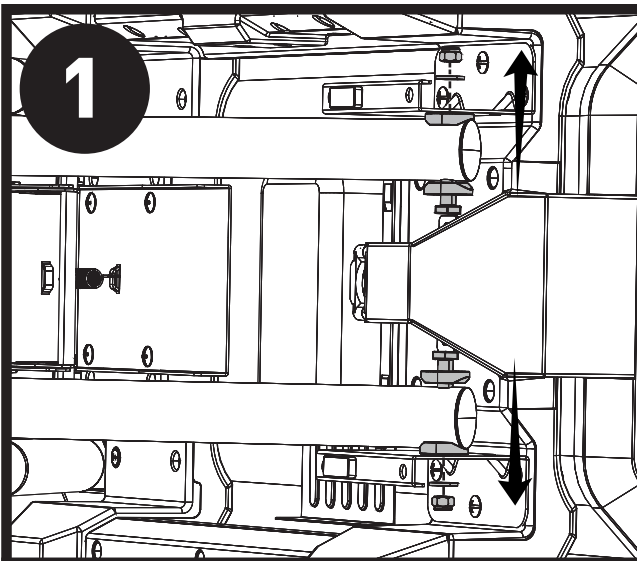

MASTERBUILT®

Leg Bracket Instruction Sheet

Portable Grill CGT18G1A

- Always remove plug from outlet before servicing your grill.
- Make sure your grill has fully cooled to avoid burns.
- Some components may have sharp edges. Use caution to avoid injury.
- Remove grate, manifold, and charcoal from your grill.

Remove the legs from the old brackets.

Remove the old brackets.

Attach new brackets to the legs.

Attach the bracket and leg assembly to the grill body.