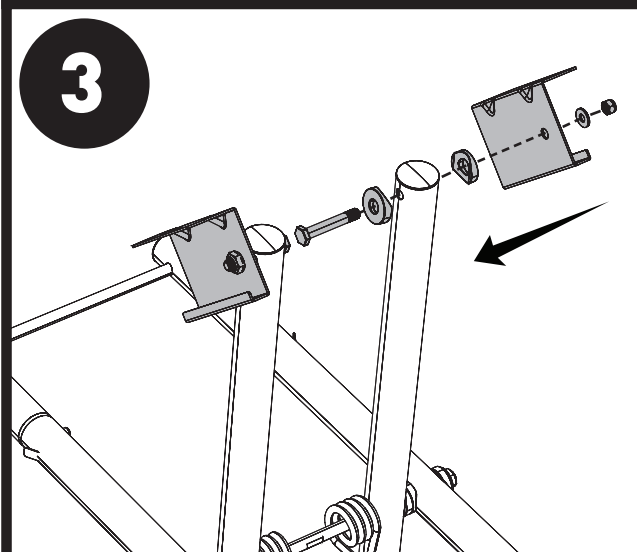

MASTERBUILT®

Leg Bracket Instruction Sheet

Portable Grill CGT18G1A

- Always remove plug from outlet before servicing your grill.
- Make sure your grill has fully cooled to avoid burns.
- Some components may have sharp edges. Use caution to avoid injury.
- Remove grate, manifold, and charcoal from your grill.

Remove the legs from the old brackets.

Remove the old brackets.

Attach new brackets to the legs.

Attach the bracket and leg assembly to the grill body.