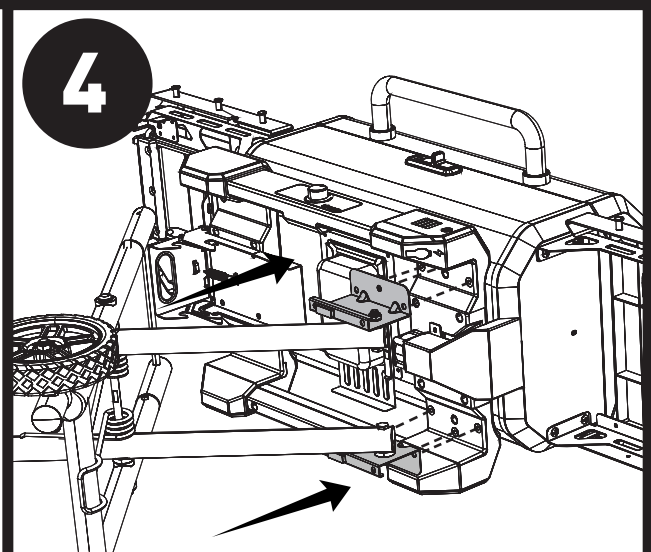

MASTERBUILT®

Leg Bracket Instruction Sheet

Portable Grill CGT18G1A

- Always remove plug from outlet before servicing your grill.
- Make sure your grill has fully cooled to avoid burns.
- Some components may have sharp edges. Use caution to avoid injury.
- Remove grate, manifold, and charcoal from your grill.

Remove the legs from the old brackets.

Remove the old brackets.

Attach new brackets to the legs.

Attach the bracket and leg assembly to the grill body.