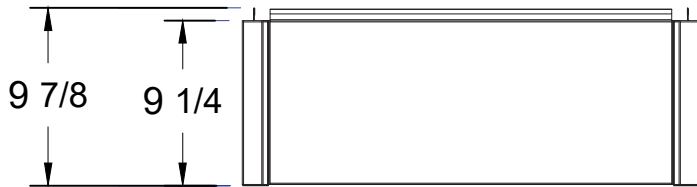

SPEC SHEET  
ITEM # 97021  
GRIDDLE CART  
CONVERSION JACKET

ISOMETRIC VIEW

TOP VIEW

FRONT VIEW

RIGHT VIEW

NOTES:

1. ALL DIMENSIONS ARE IN INCH UNITS.