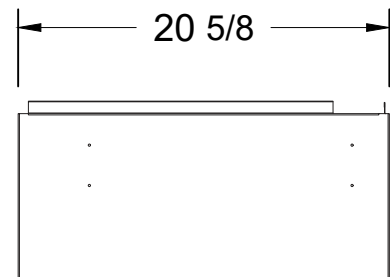

SPEC SHEET  
ITEM # 97021  
GRIDDLE CART  
CONVERSION JACKET

ISOMETRIC VIEW

TOP VIEW

FRONT VIEW

RIGHT VIEW

NOTES:

1. ALL DIMENSIONS ARE IN INCH UNITS.