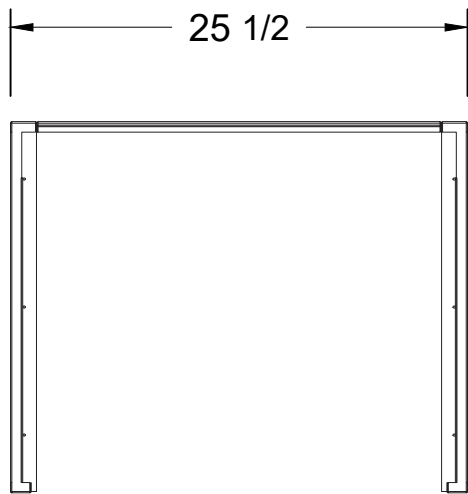

SPEC SHEET  
ITEM # 97021  
GRIDDLE CART  
CONVERSION JACKET

ISOMETRIC VIEW

TOP VIEW

FRONT VIEW

RIGHT VIEW

NOTES:

1. ALL DIMENSIONS ARE IN INCH UNITS.