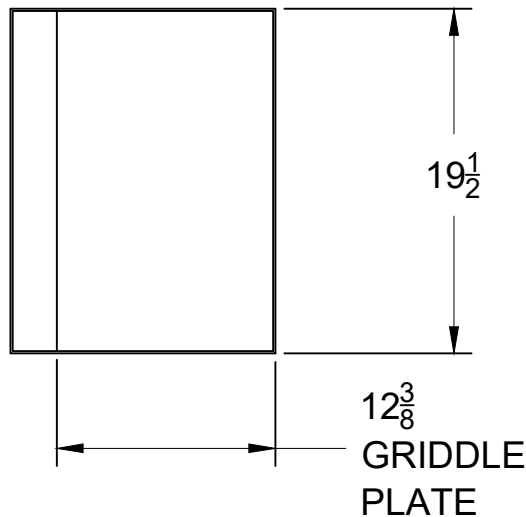

SPEC SHEET
ITEM# 97020
REMOVABLE
GRIDDLE

REFERENCE
APPLICATION VIEW

TOP VIEW

SIDE VIEW

FRONT VIEW

NOTES:

1) ALL DIMENSIONS ARE IN INCH UNITS

v.2021.10.25