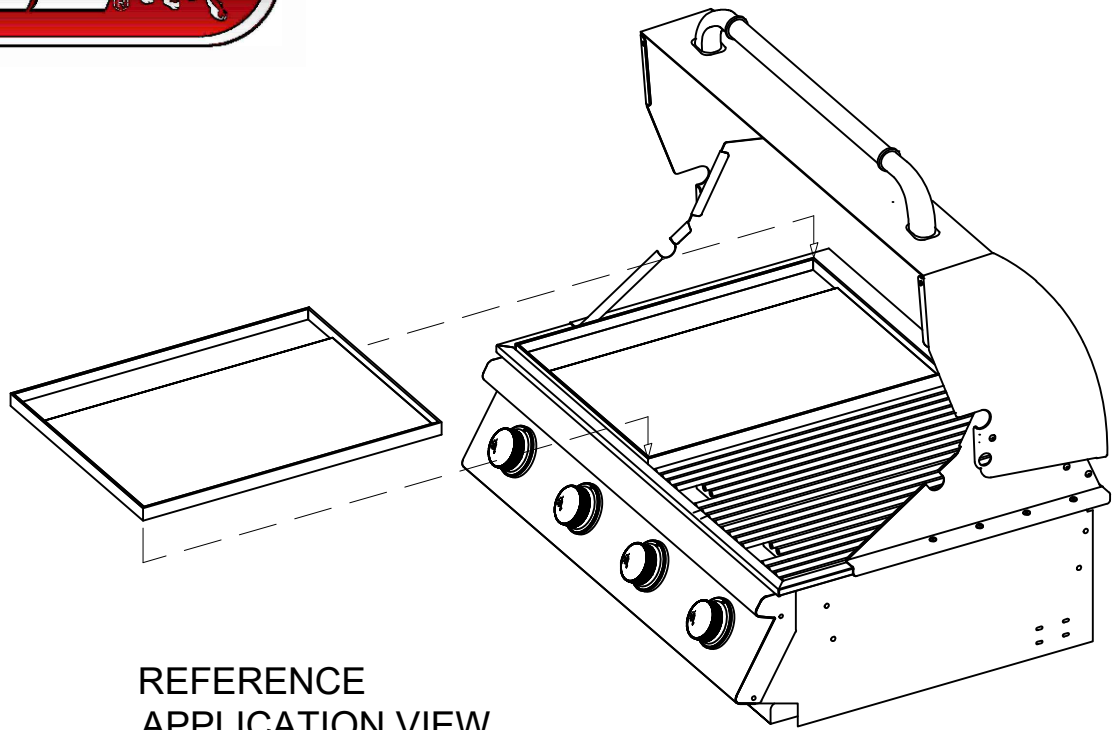

SPEC SHEET
ITEM# 97020
REMOVABLE
GRIDDLE

REFERENCE
APPLICATION VIEW

TOP VIEW

SIDE VIEW

FRONT VIEW

NOTES:

1) ALL DIMENSIONS ARE IN INCH UNITS

v.2021.10.25