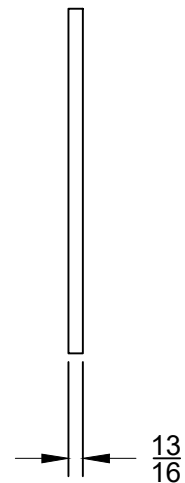

SPEC SHEET
ITEM# 97020
REMOVABLE
GRIDDLE

REFERENCE
APPLICATION VIEW

TOP VIEW

SIDE VIEW

FRONT VIEW

NOTES:

1) ALL DIMENSIONS ARE IN INCH UNITS

v.2021.10.25