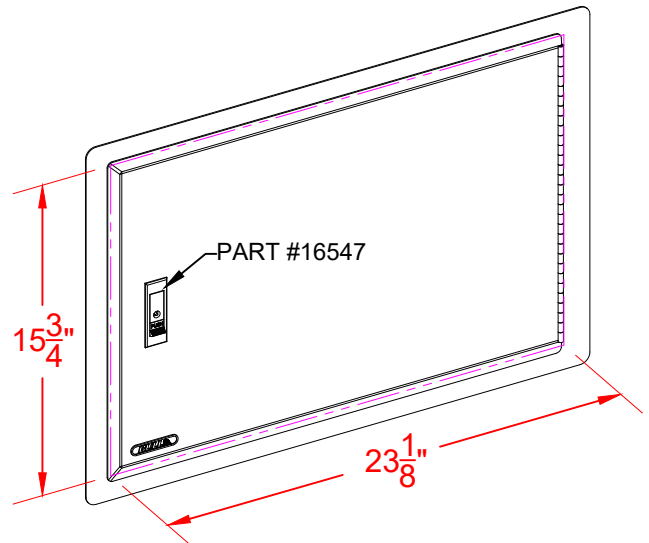

SPARE PARTS LIST

| PART # | DESCRIPTION | QTY |
|--------|---|-------|
| 16547 | LOCKING DOOR LATCH WITH FACE PLATE AND 2 KEYS | 1 SET |

SPEC SHEET OUTLINE

ITEM # 89970

DESCRIPTION -

HORIZONTAL SINGLE DOOR
WITH LOCK AND KEY

PERSPECTIVE VIEW

WITH INSTALLATION
CUT OUT DIMENSIONS

TOP VIEW

FRONT VIEW

LEFT SIDE VIEW

RIGHT SIDE VIEW

NOTES:

- 1) ALL DIMENSIONS ARE IN INCH UNITS
- 2) REFER TO PERSPECTIVE VIEW FOR INSTALLATION CUTOUT DIMENSIONS.
- 3) REFER TO TOP OF PAGE FOR PART INFORMATION
- 4) PAGES 2 - 4 FOR WARRANTY POLICY