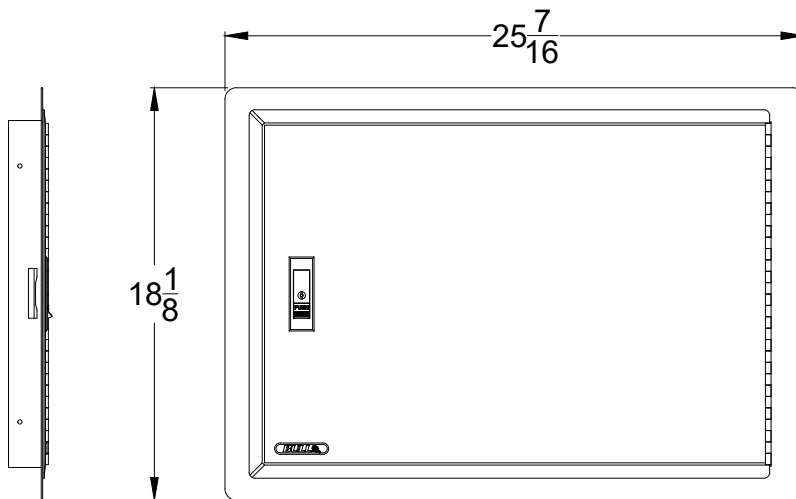

SPARE PARTS LIST

| PART # | DESCRIPTION | QTY |
|--------|---|-------|
| 16547 | LOCKING DOOR LATCH WITH FACE PLATE AND 2 KEYS | 1 SET |

SPEC SHEET OUTLINE

ITEM # 89970

DESCRIPTION -

HORIZONTAL SINGLE DOOR
WITH LOCK AND KEY

PERSPECTIVE VIEW

WITH INSTALLATION
CUT OUT DIMENSIONS

TOP VIEW

FRONT VIEW

LEFT SIDE VIEW

RIGHT SIDE VIEW

NOTES:

- 1) ALL DIMENSIONS ARE IN INCH UNITS
- 2) REFER TO PERSPECTIVE VIEW FOR INSTALLATION CUTOUT DIMENSIONS.
- 3) REFER TO TOP OF PAGE FOR PART INFORMATION
- 4) PAGES 2 - 4 FOR WARRANTY POLICY