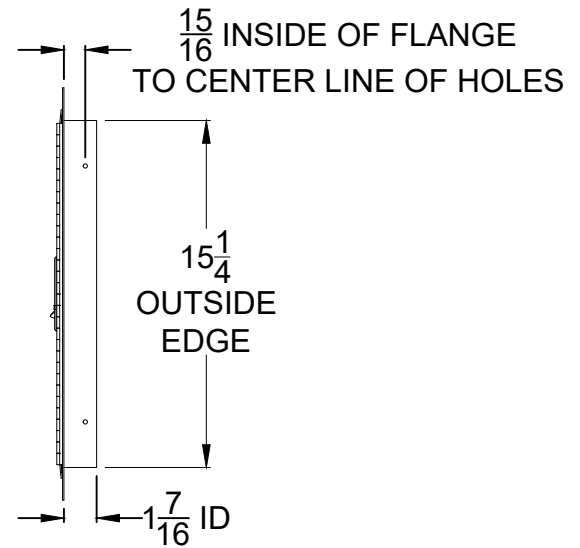

SPARE PARTS LIST

| PART # | DESCRIPTION | QTY |
|--------|---|-------|
| 16547 | LOCKING DOOR LATCH WITH FACE PLATE AND 2 KEYS | 1 SET |

SPEC SHEET OUTLINE

ITEM # 89970

DESCRIPTION -

HORIZONTAL SINGLE DOOR
WITH LOCK AND KEY

PERSPECTIVE VIEW

WITH INSTALLATION
CUT OUT DIMENSIONS

TOP VIEW

FRONT VIEW

LEFT SIDE VIEW

RIGHT SIDE VIEW

NOTES:

- 1) ALL DIMENSIONS ARE IN INCH UNITS
- 2) REFER TO PERSPECTIVE VIEW FOR INSTALLATION CUTOUT DIMENSIONS.
- 3) REFER TO TOP OF PAGE FOR PART INFORMATION
- 4) PAGES 2 - 4 FOR WARRANTY POLICY