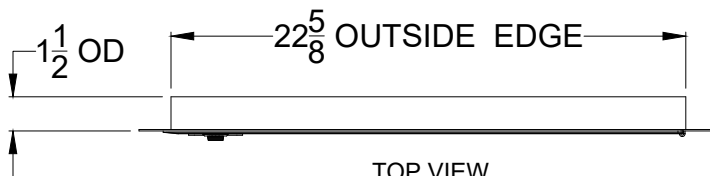

SPARE PARTS LIST

| PART # | DESCRIPTION | QTY |
|--------|---|-------|
| 16547 | LOCKING DOOR LATCH WITH FACE PLATE AND 2 KEYS | 1 SET |

SPEC SHEET OUTLINE

ITEM # 89970

DESCRIPTION -

HORIZONTAL SINGLE DOOR
WITH LOCK AND KEY

PERSPECTIVE VIEW

WITH INSTALLATION
CUT OUT DIMENSIONS

TOP VIEW

FRONT VIEW

LEFT SIDE VIEW

RIGHT SIDE VIEW

NOTES:

- 1) ALL DIMENSIONS ARE IN INCH UNITS
- 2) REFER TO PERSPECTIVE VIEW FOR INSTALLATION CUTOUT DIMENSIONS.
- 3) REFER TO TOP OF PAGE FOR PART INFORMATION
- 4) PAGES 2 - 4 FOR WARRANTY POLICY