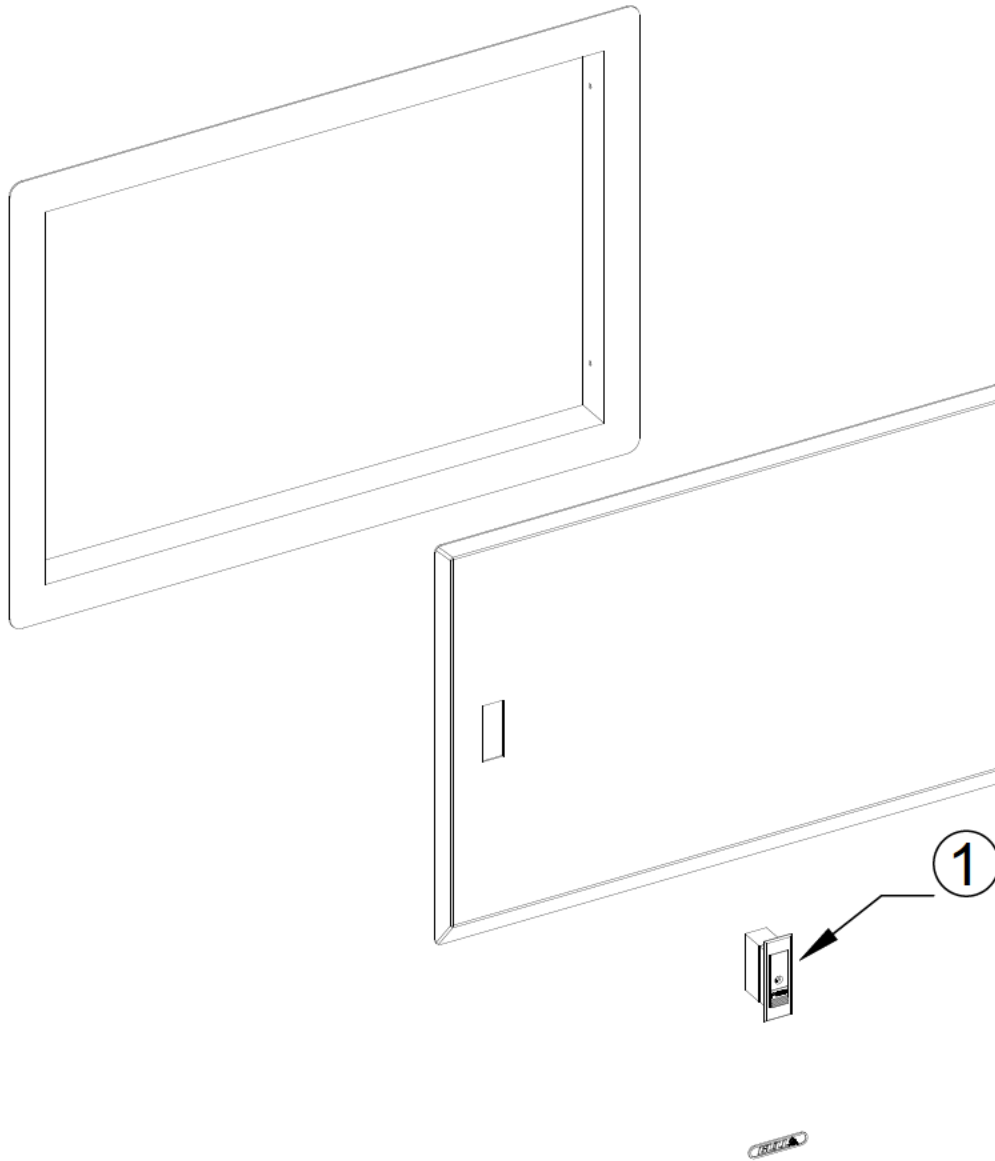

SPARE PARTS LIST

PART #	DESCRIPTION	QTY
16547	LOCKING DOOR LATCH WITH FACE PLATE AND 2 KEYS	1

EXPLODED VIEW W/ PARTS LIST

ITEM # 89970

DESCRIPTION -

HORIZONTAL SINGLE DOOR
WITH LOCK AND KEY

Exploded View