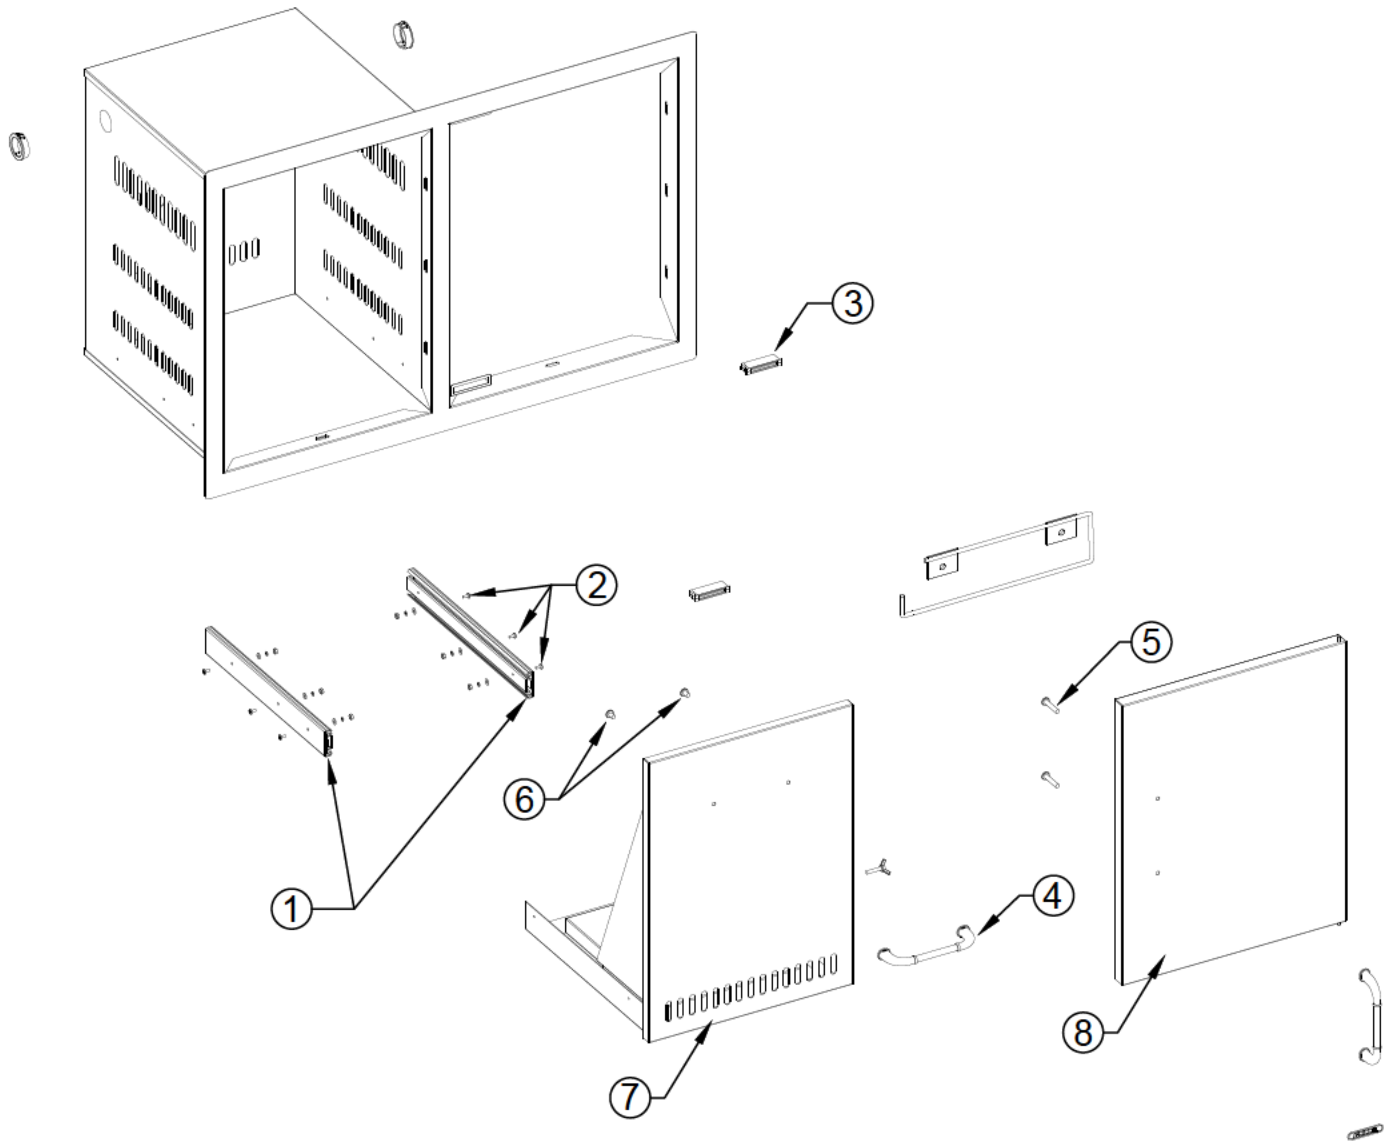

PARTS LIST			
ITEM #	PART #	DESCRIPTION	QTY
1	56826	14" REGULAR GUIDE TRACK (L&R)	1 SET
2	56827	GUIDE TRACK INSTALL SCREW SET	1 SET
3	16548	DOOR MAGNET	2
4	16572	HANDLE	2
5	16515	DOOR HANDLE SCREW SET	1 SET
6	16611	DRAWER HANDLE SCREW SET	1 SET
7	16575	REPLACEMENT PROPANE DRAWER	1
8	16607	REPLACEMENT DOOR	1

**EXPLODED VIEW W/ PARTS LIST**

ITEM# 65784

DESCRIPTION -

DOOR / PROPANE  
DRAWER COMBO

Exploded View