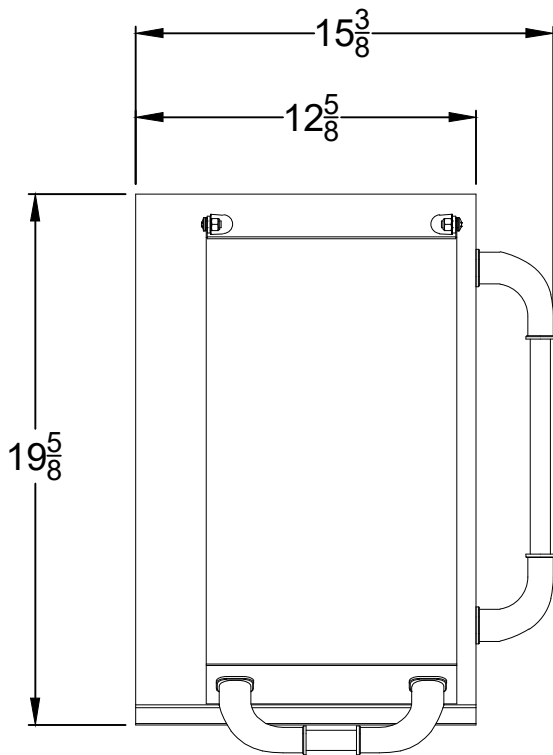

SPEC SHEET OUTLINE

ITEM# 60010

DESCRIPTION -
SIDE KICK CART
SIDEBURNER

PERSPECTIVE VIEW

TOP VIEW

FRONT VIEW

RIGHT SIDE VIEW

NOTES:

1) ALL DIMENSIONS ARE IN INCH UNITS

VER1.1