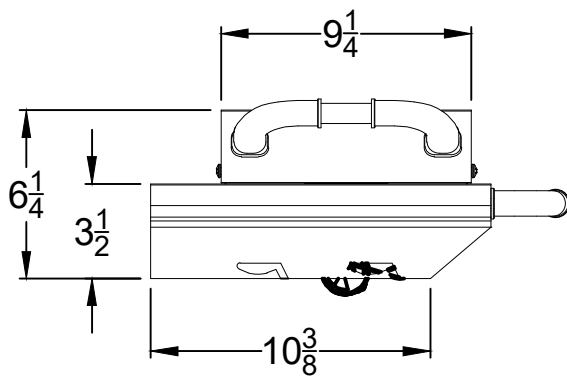

SPEC SHEET OUTLINE

ITEM# 60010

DESCRIPTION -
SIDE KICK CART
SIDEBURNER

PERSPECTIVE VIEW

TOP VIEW

FRONT VIEW

RIGHT SIDE VIEW

NOTES:

1) ALL DIMENSIONS ARE IN INCH UNITS

VER1.1