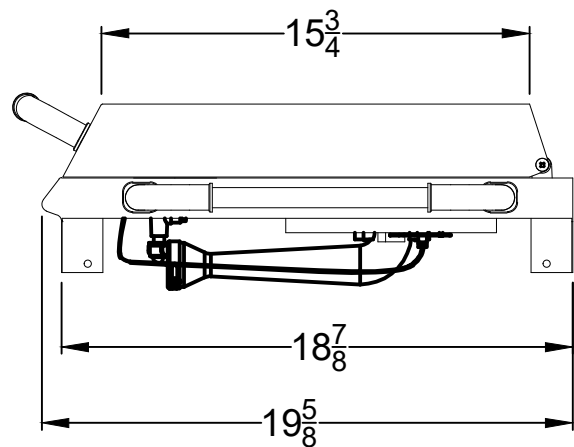

SPEC SHEET OUTLINE

ITEM# 60010

DESCRIPTION -
SIDE KICK CART
SIDEBURNER

PERSPECTIVE VIEW

TOP VIEW

FRONT VIEW

RIGHT SIDE VIEW

NOTES:

1) ALL DIMENSIONS ARE IN INCH UNITS

VER1.1