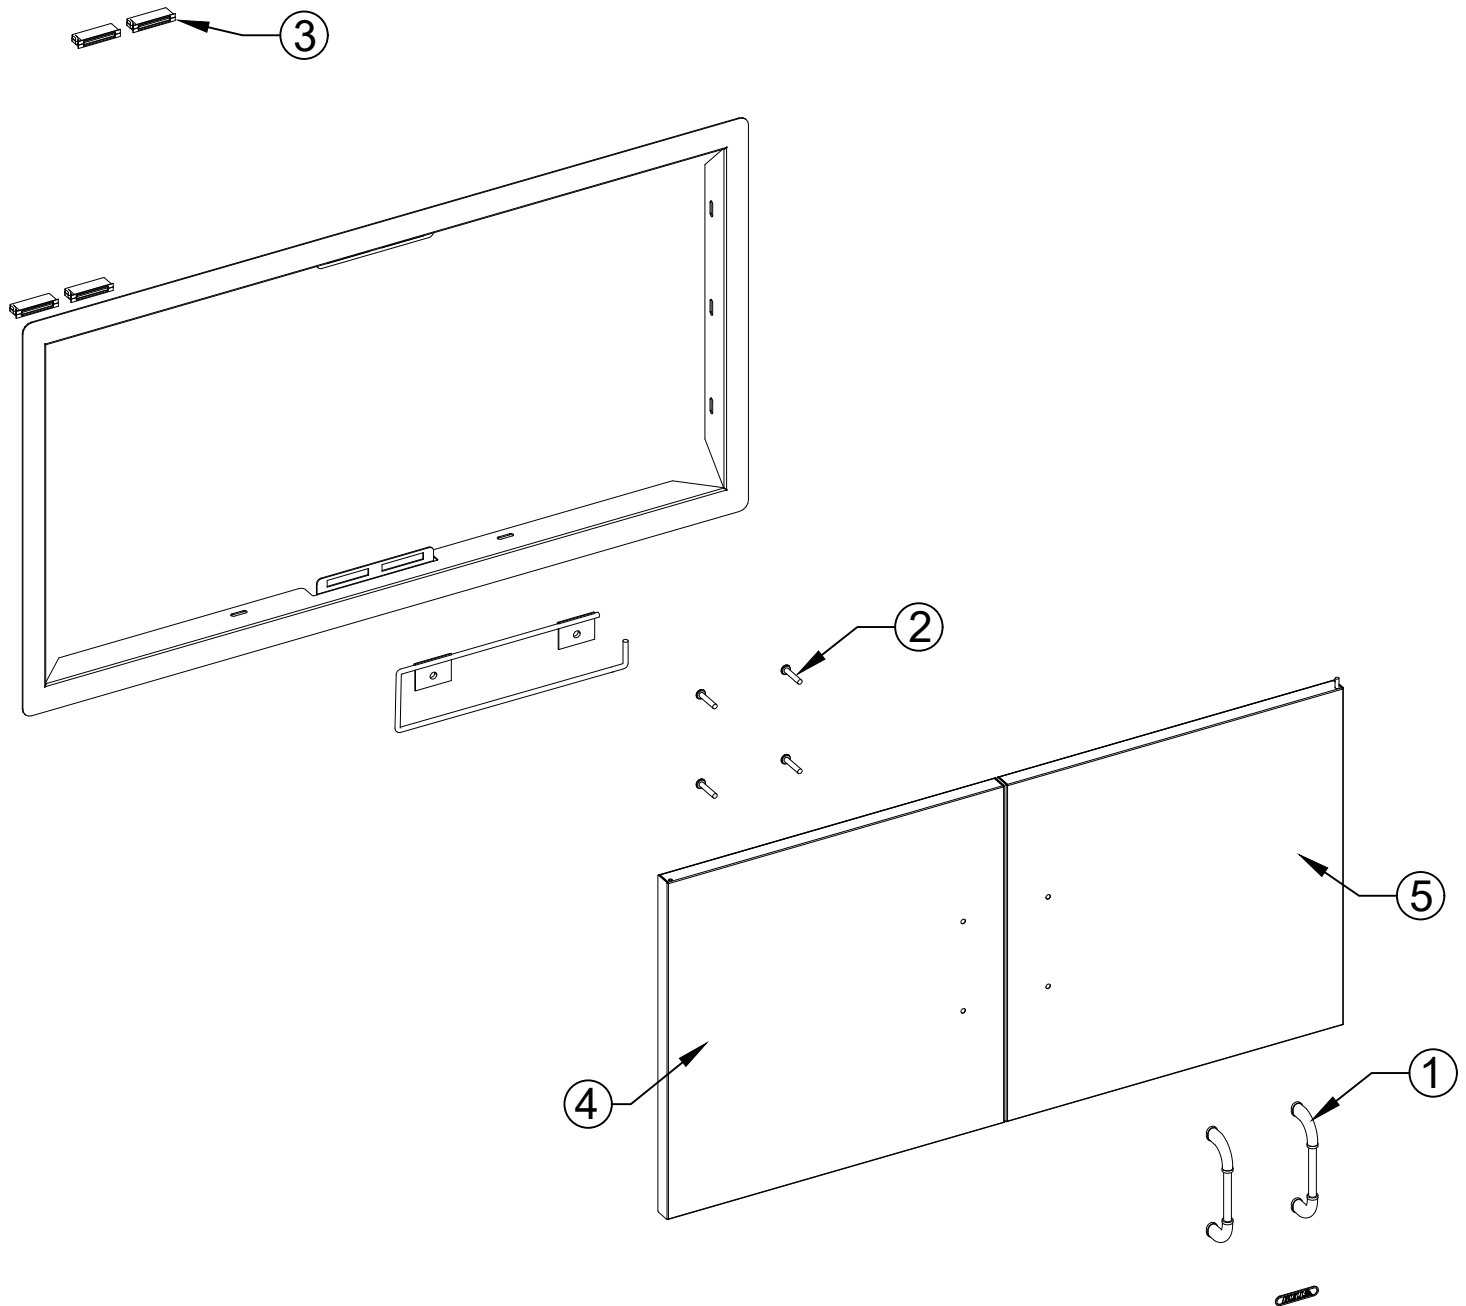

REPLACEMENT PARTS LIST			
DWG ITEM #	PART #	DESCRIPTION	QTY
1	16572	HANDLE	2
2	16515	HANDLE SET SCREW	2 SETS
3	16548	DOOR MAGNET	4
4	34002	LEFT DOOR	1
5	34003	RIGHT DOOR	1

EXPLODED VIEW W/ PARTS LIST

ITEM # 34000

DESCRIPTION -

38" DOUBLE DOORS

Exploded View