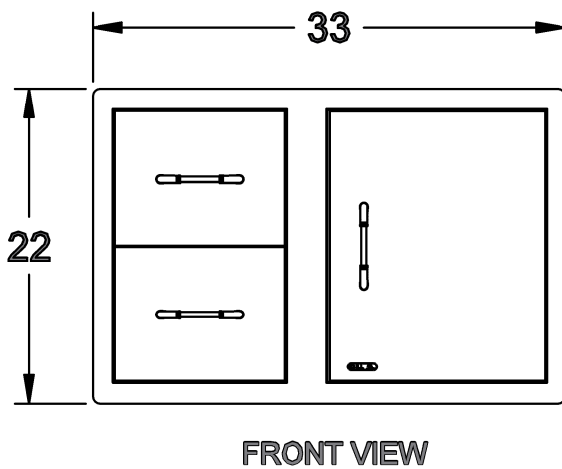

SPEC SHEET

ITEM# 25876

30 INCH

DOOR/DRAWER COMBO

PARTS LIST			
ITEM #	PART #	DESCRIPTION	QTY
1	16572	HANDLE	3
2	16574	DRAWERS	2
3	09971	SELF CLOSING DRAWER RAIL (LEFT SIDE)	2
4	09972	SELF CLOSING DRAWER RAIL (RIGHT SIDE)	2
5	16578	DOOR	1

NOTES:

1. ALL DIMENSIONS ARE IN INCH UNITS
2. INSTALLATION CUTOUT DIMENSIONS: 31 WIDE X 20 TALL X 20 3/4 DEEP