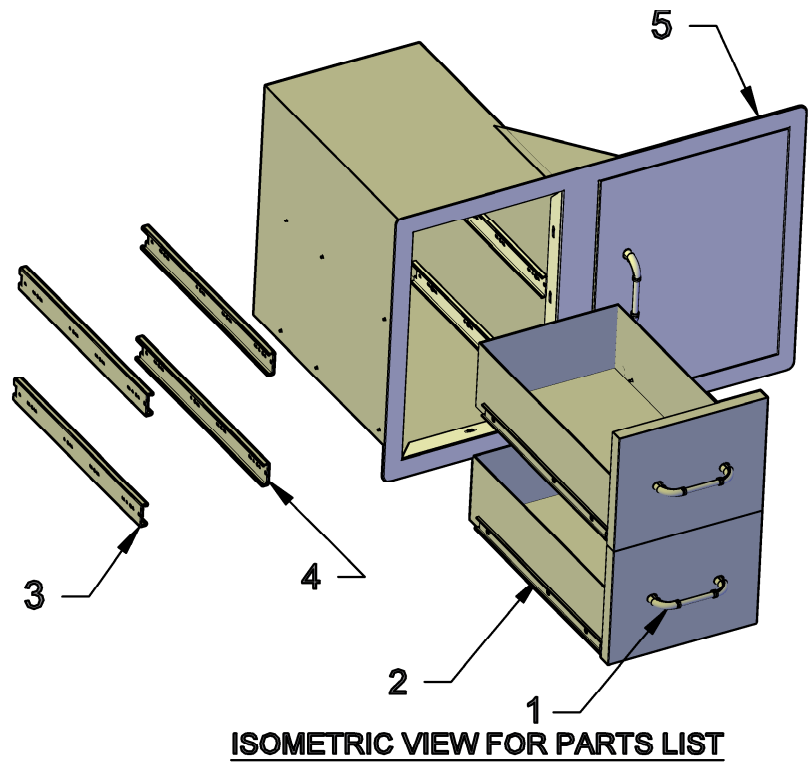

SPEC SHEET

ITEM# 25876

30 INCH

DOOR/DRAWER COMBO

PARTS LIST			
ITEM #	PART #	DESCRIPTION	QTY
1	16572	HANDLE	3
2	16574	DRAWERS	2
3	09971	SELF CLOSING DRAWER RAIL (LEFT SIDE)	2
4	09972	SELF CLOSING DRAWER RAIL (RIGHT SIDE)	2
5	16578	DOOR	1

NOTES:

1. ALL DIMENSIONS ARE IN INCH UNITS
2. INSTALLATION CUTOUT DIMENSIONS: 31 WIDE X 20 TALL X 20 3/4 DEEP