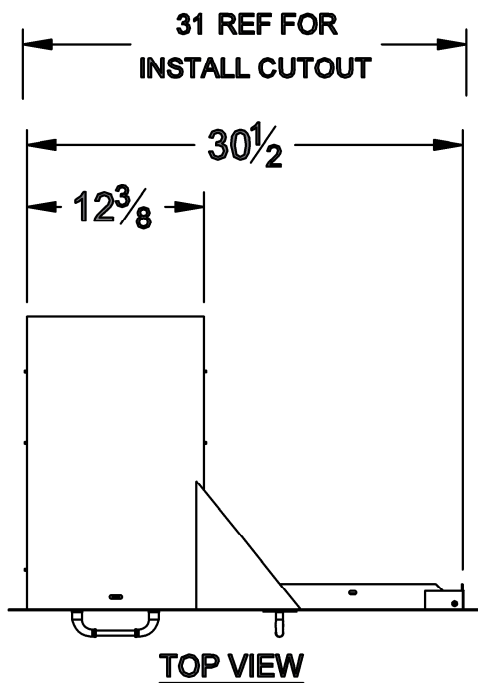

SPEC SHEET

ITEM# 25876

30 INCH

DOOR/DRAWER COMBO

PARTS LIST			
ITEM #	PART #	DESCRIPTION	QTY
1	16572	HANDLE	3
2	16574	DRAWERS	2
3	09971	SELF CLOSING DRAWER RAIL (LEFT SIDE)	2
4	09972	SELF CLOSING DRAWER RAIL (RIGHT SIDE)	2
5	16578	DOOR	1

NOTES:

1. ALL DIMENSIONS ARE IN INCH UNITS
2. INSTALLATION CUTOUT DIMENSIONS: 31 WIDE X 20 TALL X 20 3/4 DEEP