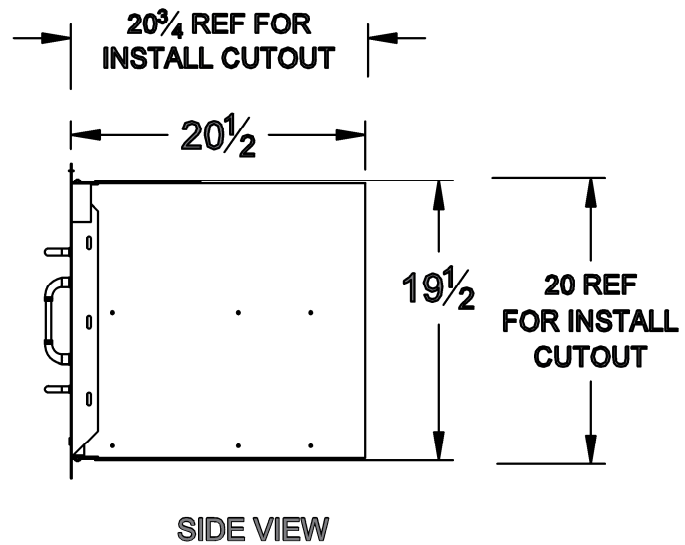

SPEC SHEET

ITEM# 25876

30 INCH

DOOR/DRAWER COMBO

PARTS LIST			
ITEM #	PART #	DESCRIPTION	QTY
1	16572	HANDLE	3
2	16574	DRAWERS	2
3	09971	SELF CLOSING DRAWER RAIL (LEFT SIDE)	2
4	09972	SELF CLOSING DRAWER RAIL (RIGHT SIDE)	2
5	16578	DOOR	1

NOTES:

1. ALL DIMENSIONS ARE IN INCH UNITS
2. INSTALLATION CUTOUT DIMENSIONS: 31 WIDE X 20 TALL X 20 3/4 DEEP