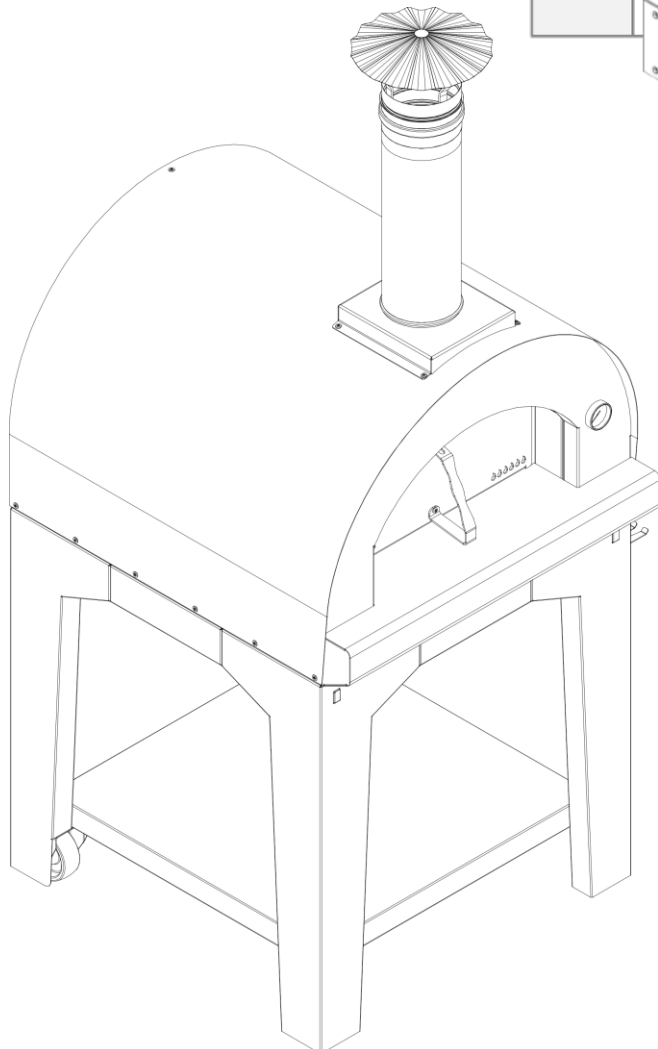

For Outdoor Use

Parts & Assembly Guide

Models: SOITALIA2424/FTMAR-CART

This guide was updated in October 2015

For the latest product information visit the website

Assembly Guide

Gourmet Italia Parts Guide

Models: SOITALIA2424/SOFTMAR-CART

Hardware Kit Contents

#	Picture	Description	Qty
A		Cart Leg	1
B		Cart Leg	1
C		Cart Leg w/Caster	1
D		Cart Leg w/Caster	1
E		Cart Shelf	1
F		Cart Plate	4
G		Screw	1
Ha		Screw	24
Hb		Washer	24
Ia		Screw	8
Ib		Washer	8
K		Brace Plate	2
L		Cart Rod	2
N		Tool Clip	1
P		Bolt	2

Gourmet Italia Assembly Instructions

Models: SOITALIA2424/SOFTMAR-CART