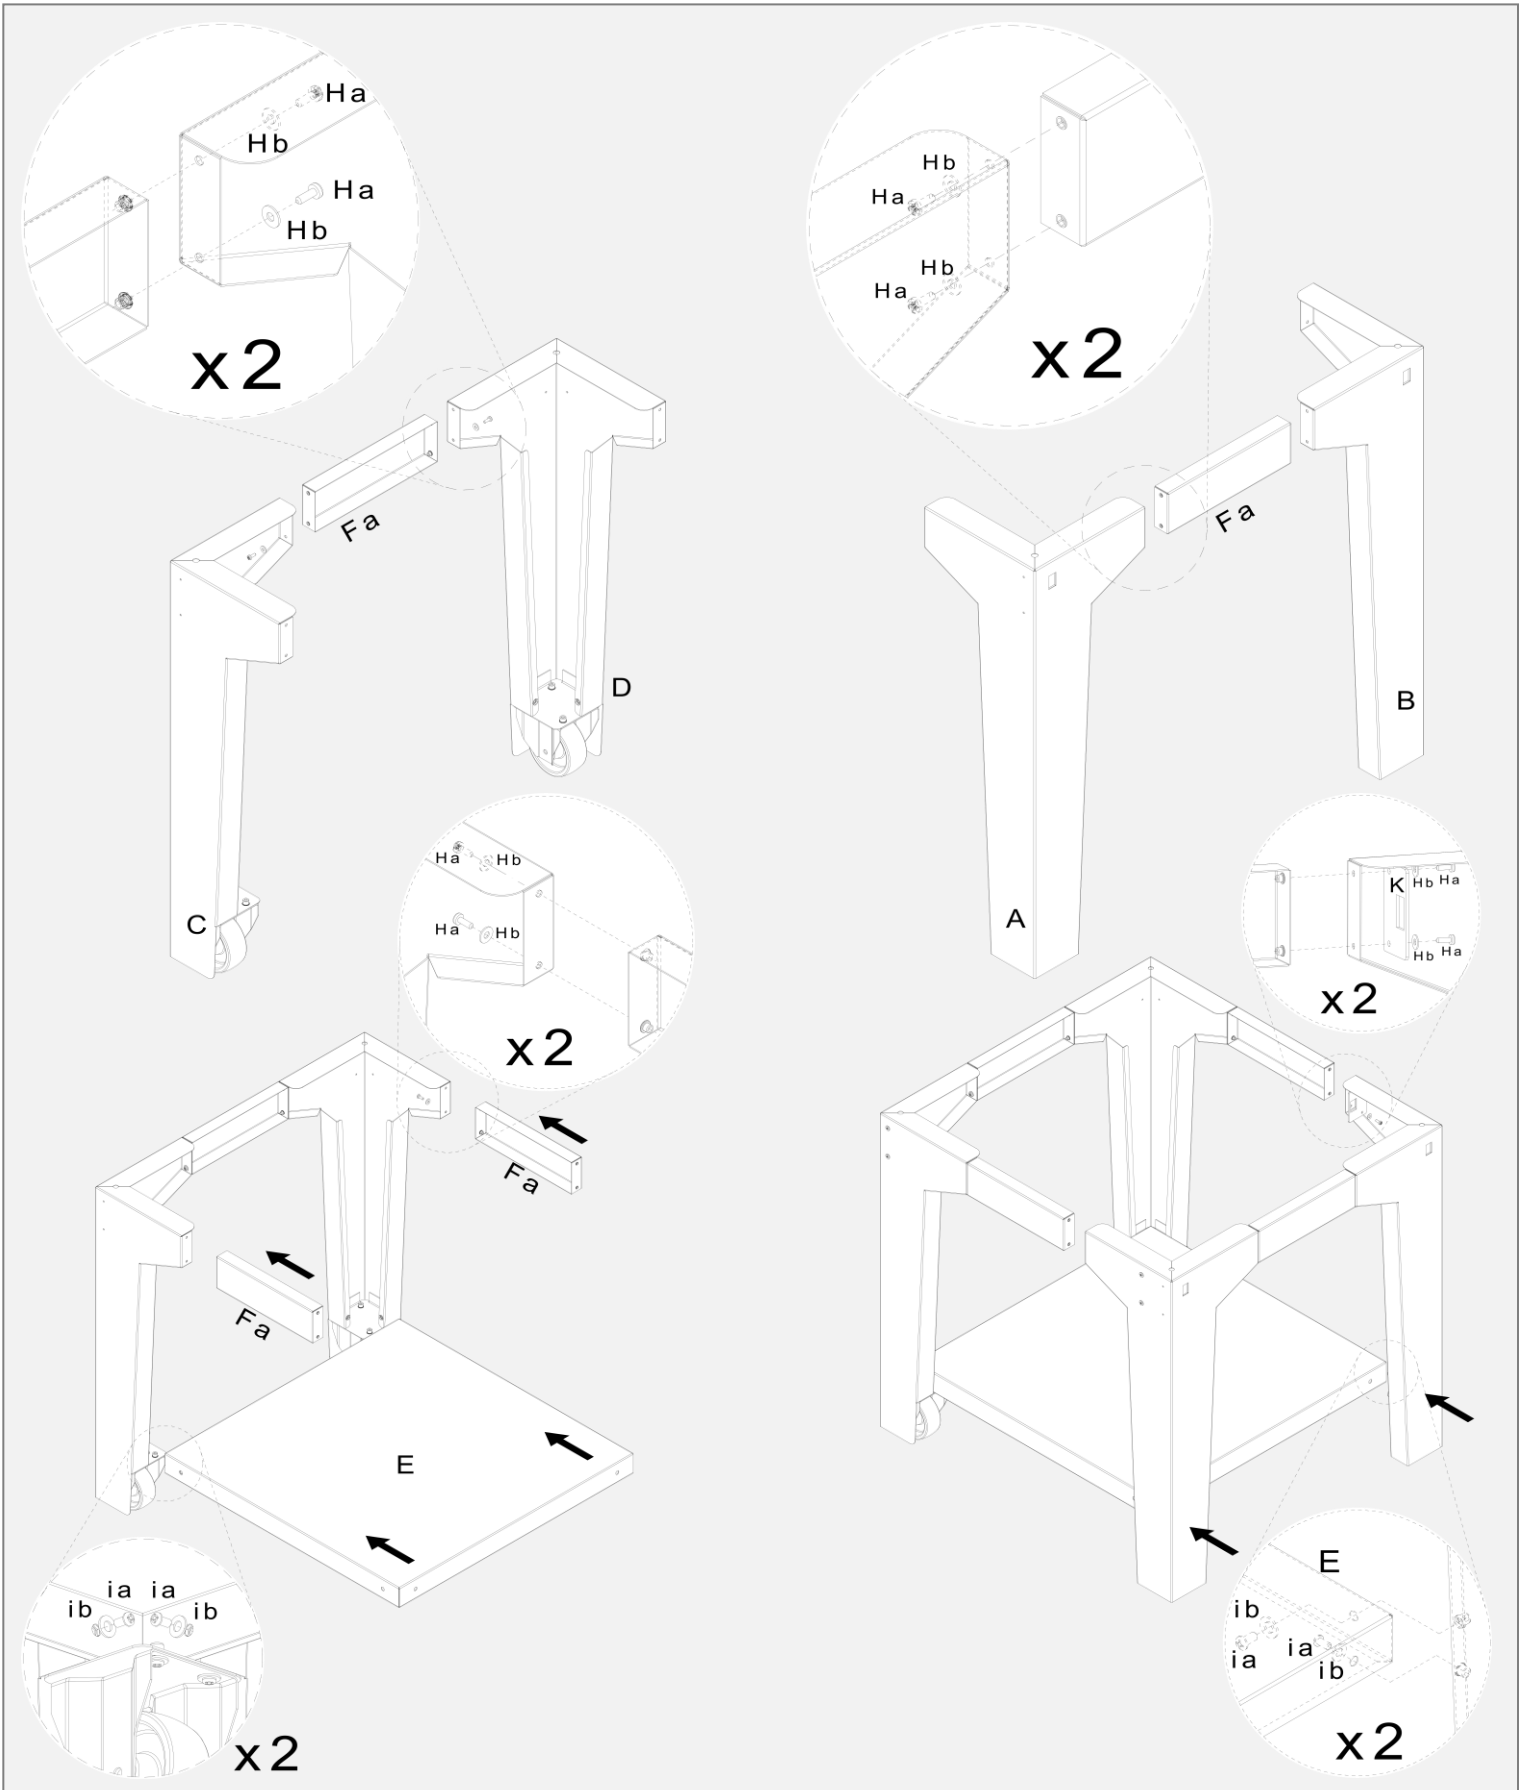

For Outdoor Use

Parts & Assembly Guide

Models: SOITALIA2424/FTMAR-CART

This guide was updated in October 2015

For the latest product information visit the website

Assembly Guide

Gourmet Italia Parts Guide

Models: SOITALIA2424/SOFTMAR-CART

Hardware Kit Contents

#	Picture	Description	Qty
A		Cart Leg	1
B		Cart Leg	1
C		Cart Leg w/Caster	1
D		Cart Leg w/Caster	1
E		Cart Shelf	1
F		Cart Plate	4
G		Screw	1
Ha		Screw	24
Hb		Washer	24
Ia		Screw	8
Ib		Washer	8
K		Brace Plate	2
L		Cart Rod	2
N		Tool Clip	1
P		Bolt	2

Gourmet Italia Assembly Instructions

Models: SOITALIA2424/SOFTMAR-CART