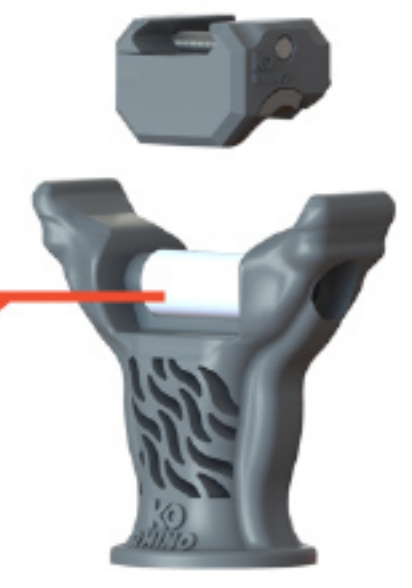

## VIKING FX1- RIFLE CONVERTER #502

FITS THE KO 540 (MIL-SPEC BUFFER TUBE)

THE FX1 BACK END IS INTERCHANGEABLE WITH EASE. ALLOWS THE USER TO CHOOSE BETWEEN GRIPS

# KO RHINO REST

PICATINNY RAIL MOUNT "THE HITCH" #406

HARDENED STEEL HITCH

ADD-ON RUBBER COVER (FOR USE WITHOUT MAGNET) #404

MAGNETIC SEAT

#405

STANDARD 1/4" INSERT

## BEST SHOOTING STICK EXPERIENCE

A SPOT AND STALK HUNTER'S FAVORITE SHOOTING STICK UPGRADE. REPOSITION YOUR SHOOTING STICK WITHOUT TOUCHING IT!