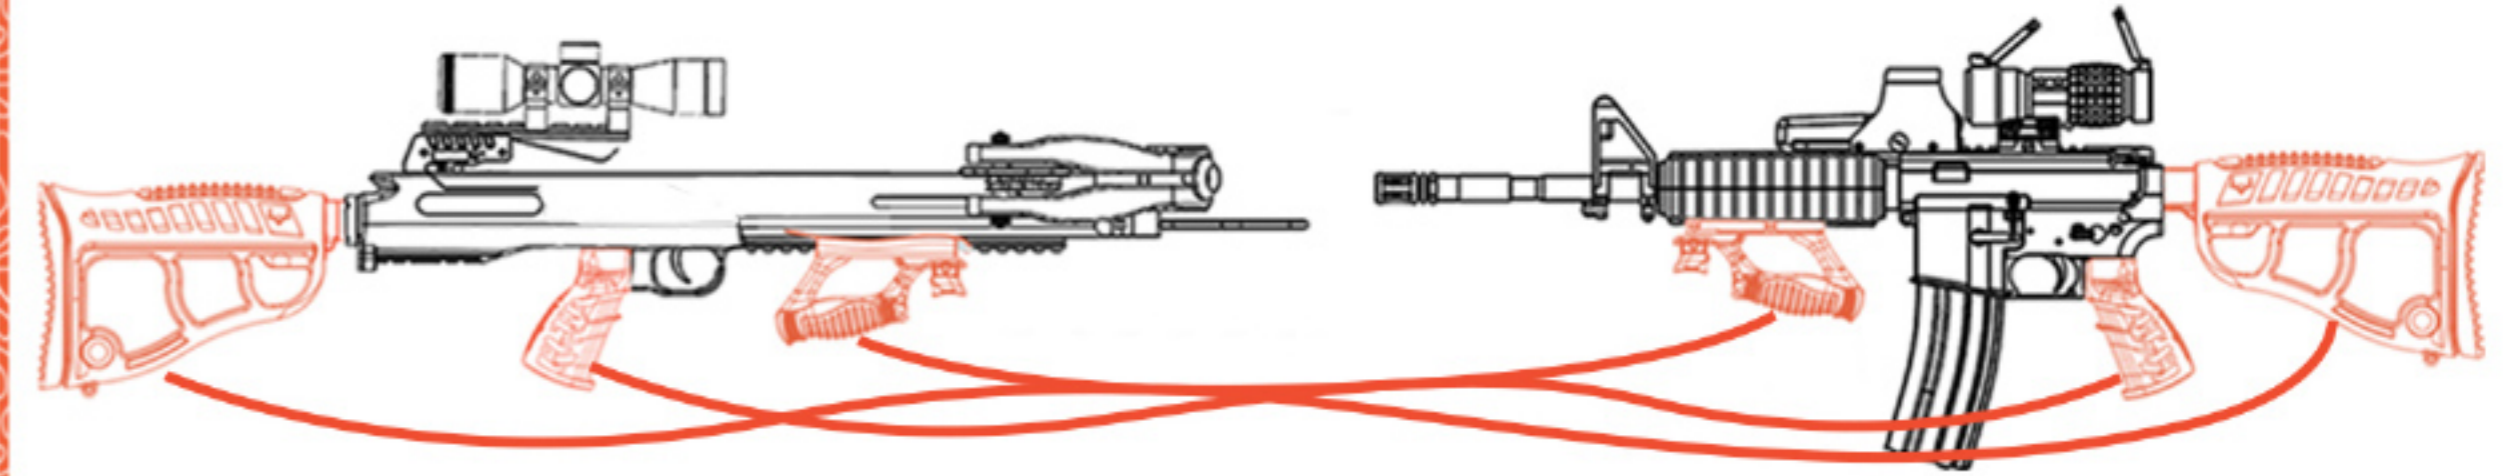

## QUICK DETACH MAGNETIC SHOOTING REST

#540

#500

#510

DESIGNED TO  REDUCE VIBRATION

MUSCLE MEMORY

TRANSFER FROM **CROSSBOW TO RIFLE** TO KEEP ALL TOUCH POINTS CONSISTENT YEAR-ROUND