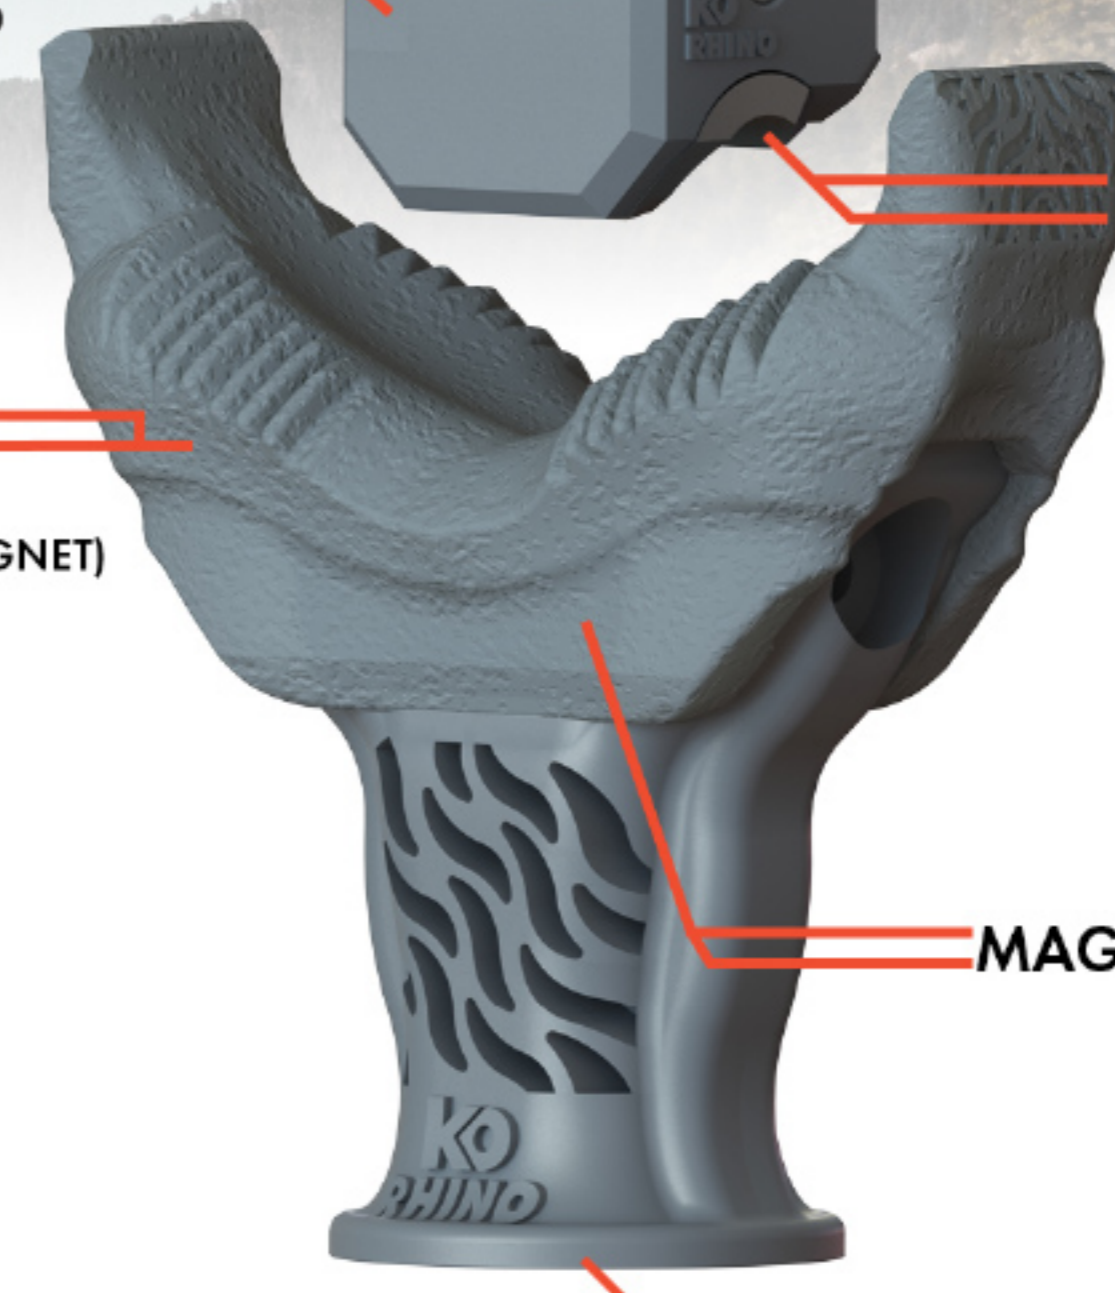

KO RHINO REST

PICATINNY RAIL MOUNT "THE HITCH" #406

HARDENED STEEL HITCH

ADD-ON RUBBER COVER (FOR USE WITHOUT MAGNET) #404

MAGNETIC SEAT

#405

STANDARD 1/4" INSERT

BEST SHOOTING STICK EXPERIENCE

A SPOT AND STALK HUNTER'S FAVORITE SHOOTING STICK UPGRADE. REPOSITION YOUR SHOOTING STICK WITHOUT TOUCHING IT!